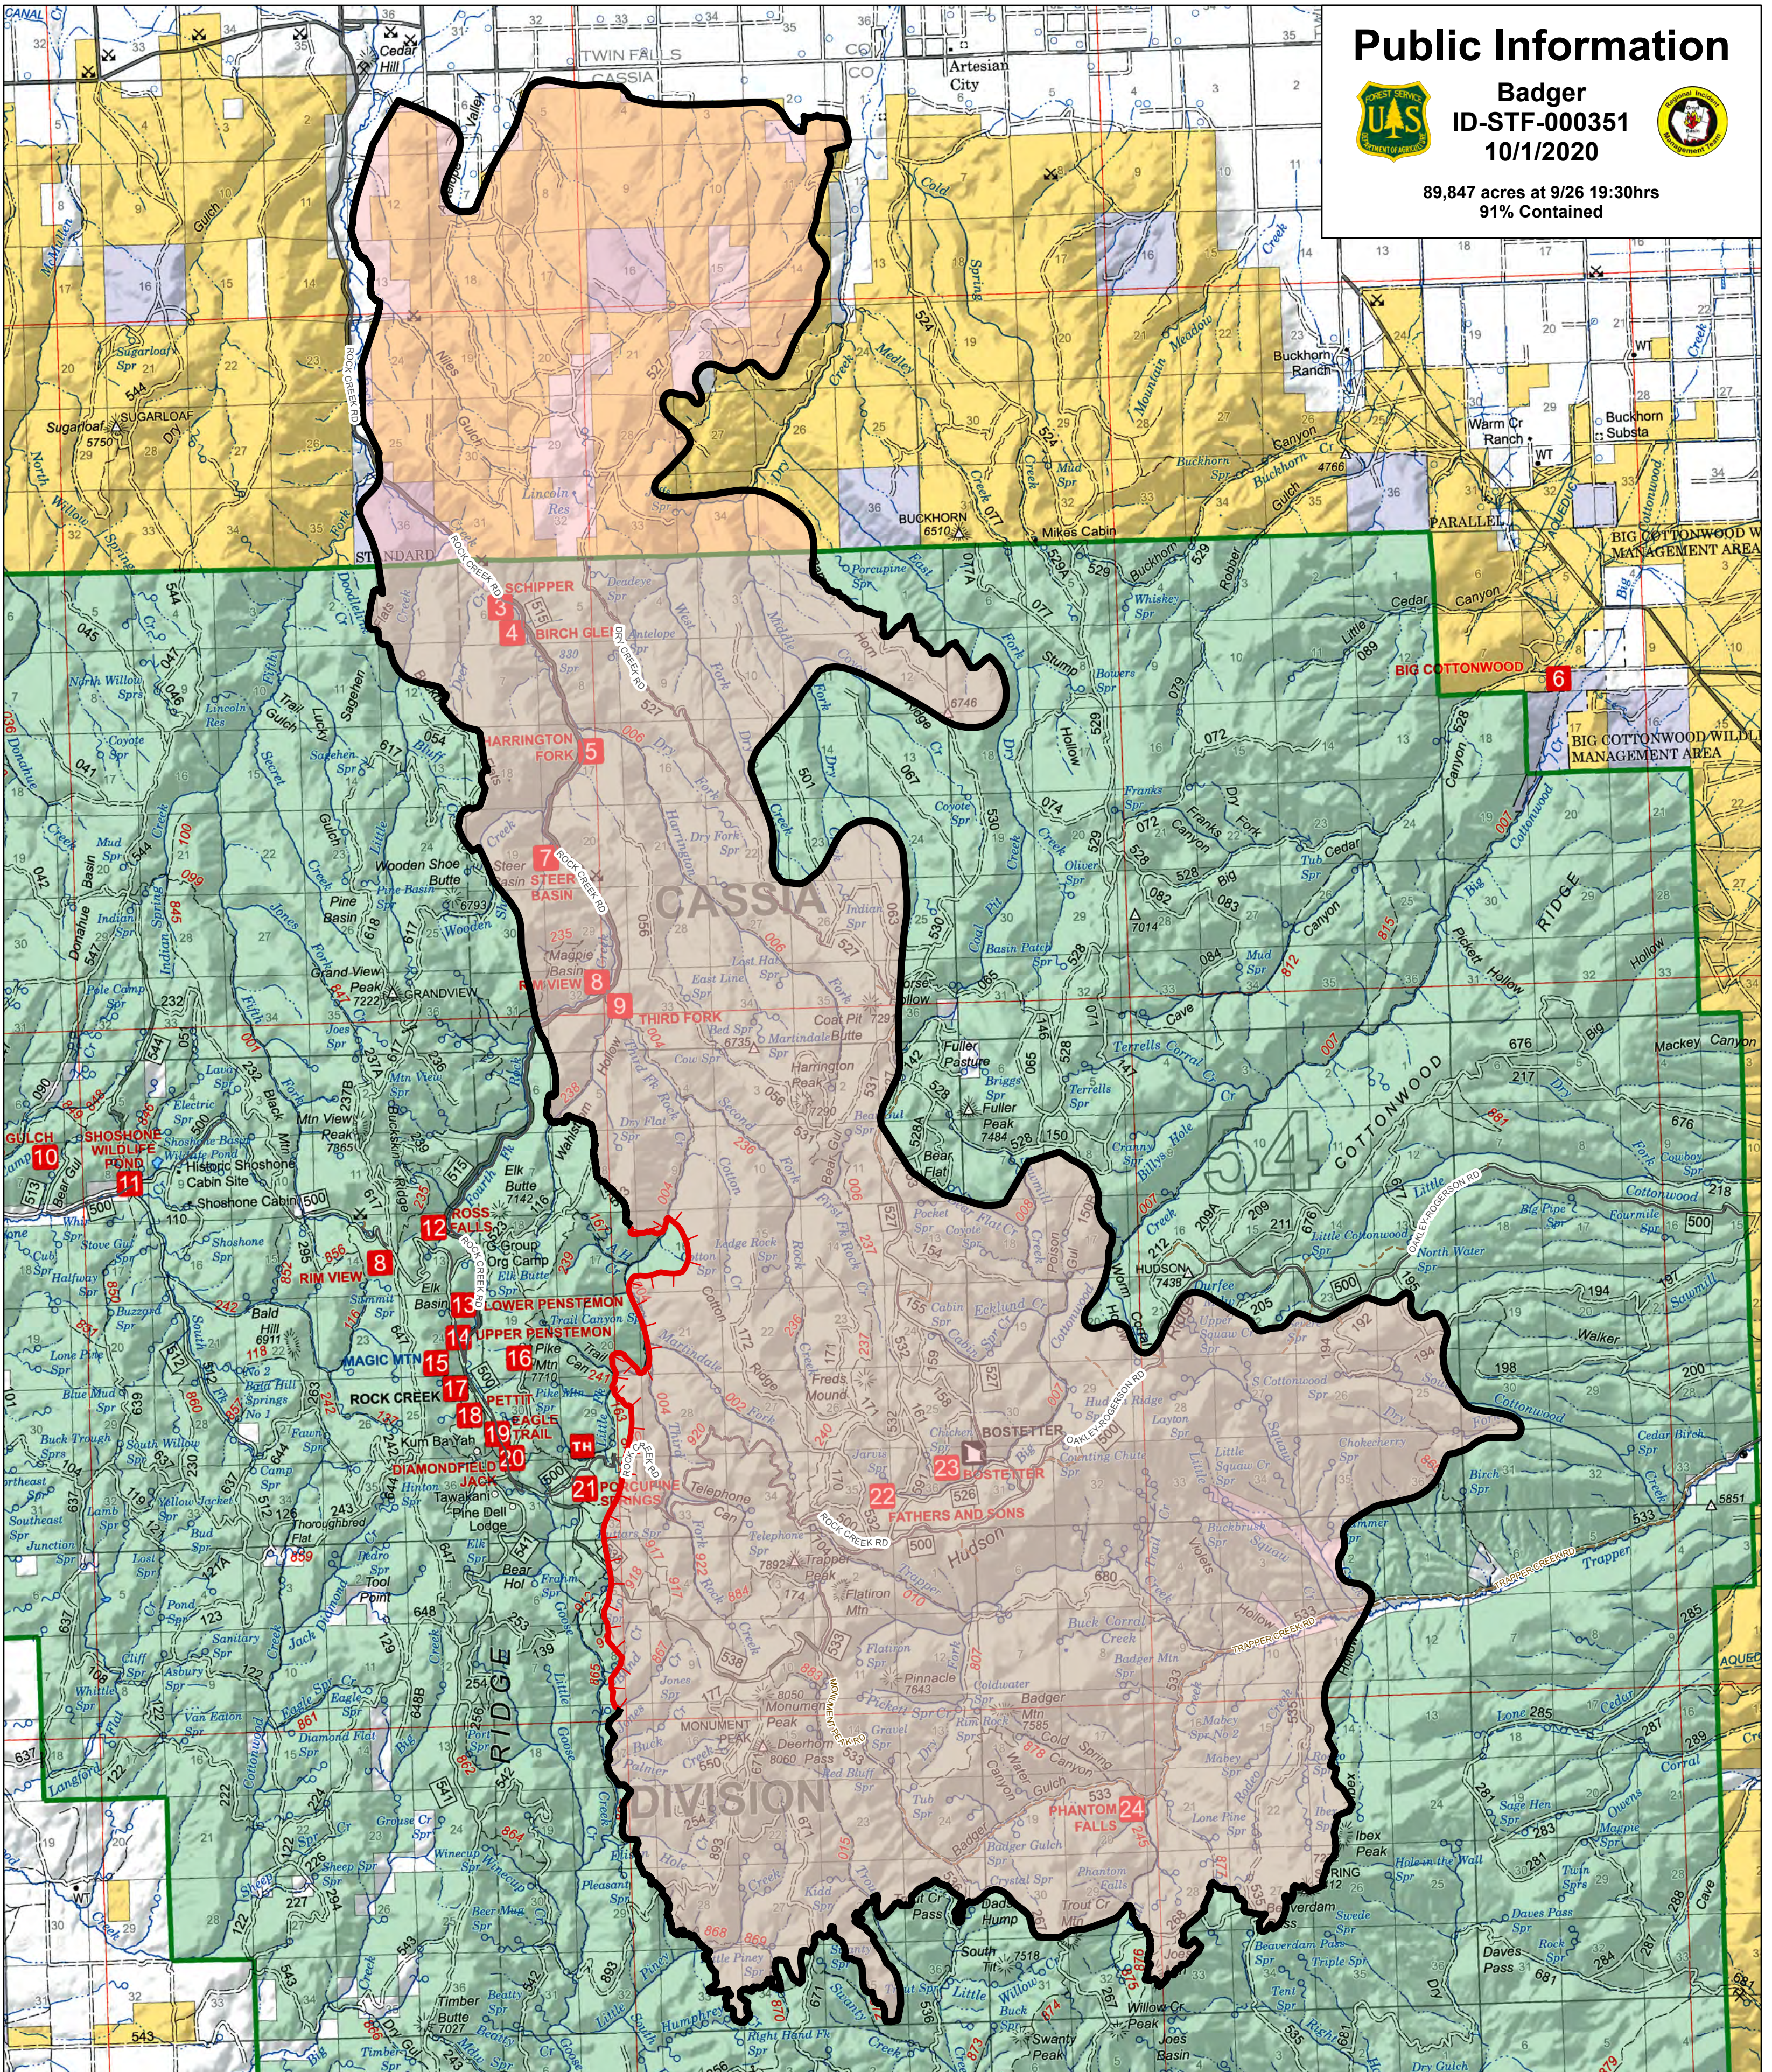

Public Information

Badger
ID-STF-000351
10/1/2020

89,847 acres at 9/26 19:30hrs
91% Contained

- Uncontrolled Fire Edge
- Contained Line
- Wildfire Daily Fire Perimeter

Badger Fire
InciWeb