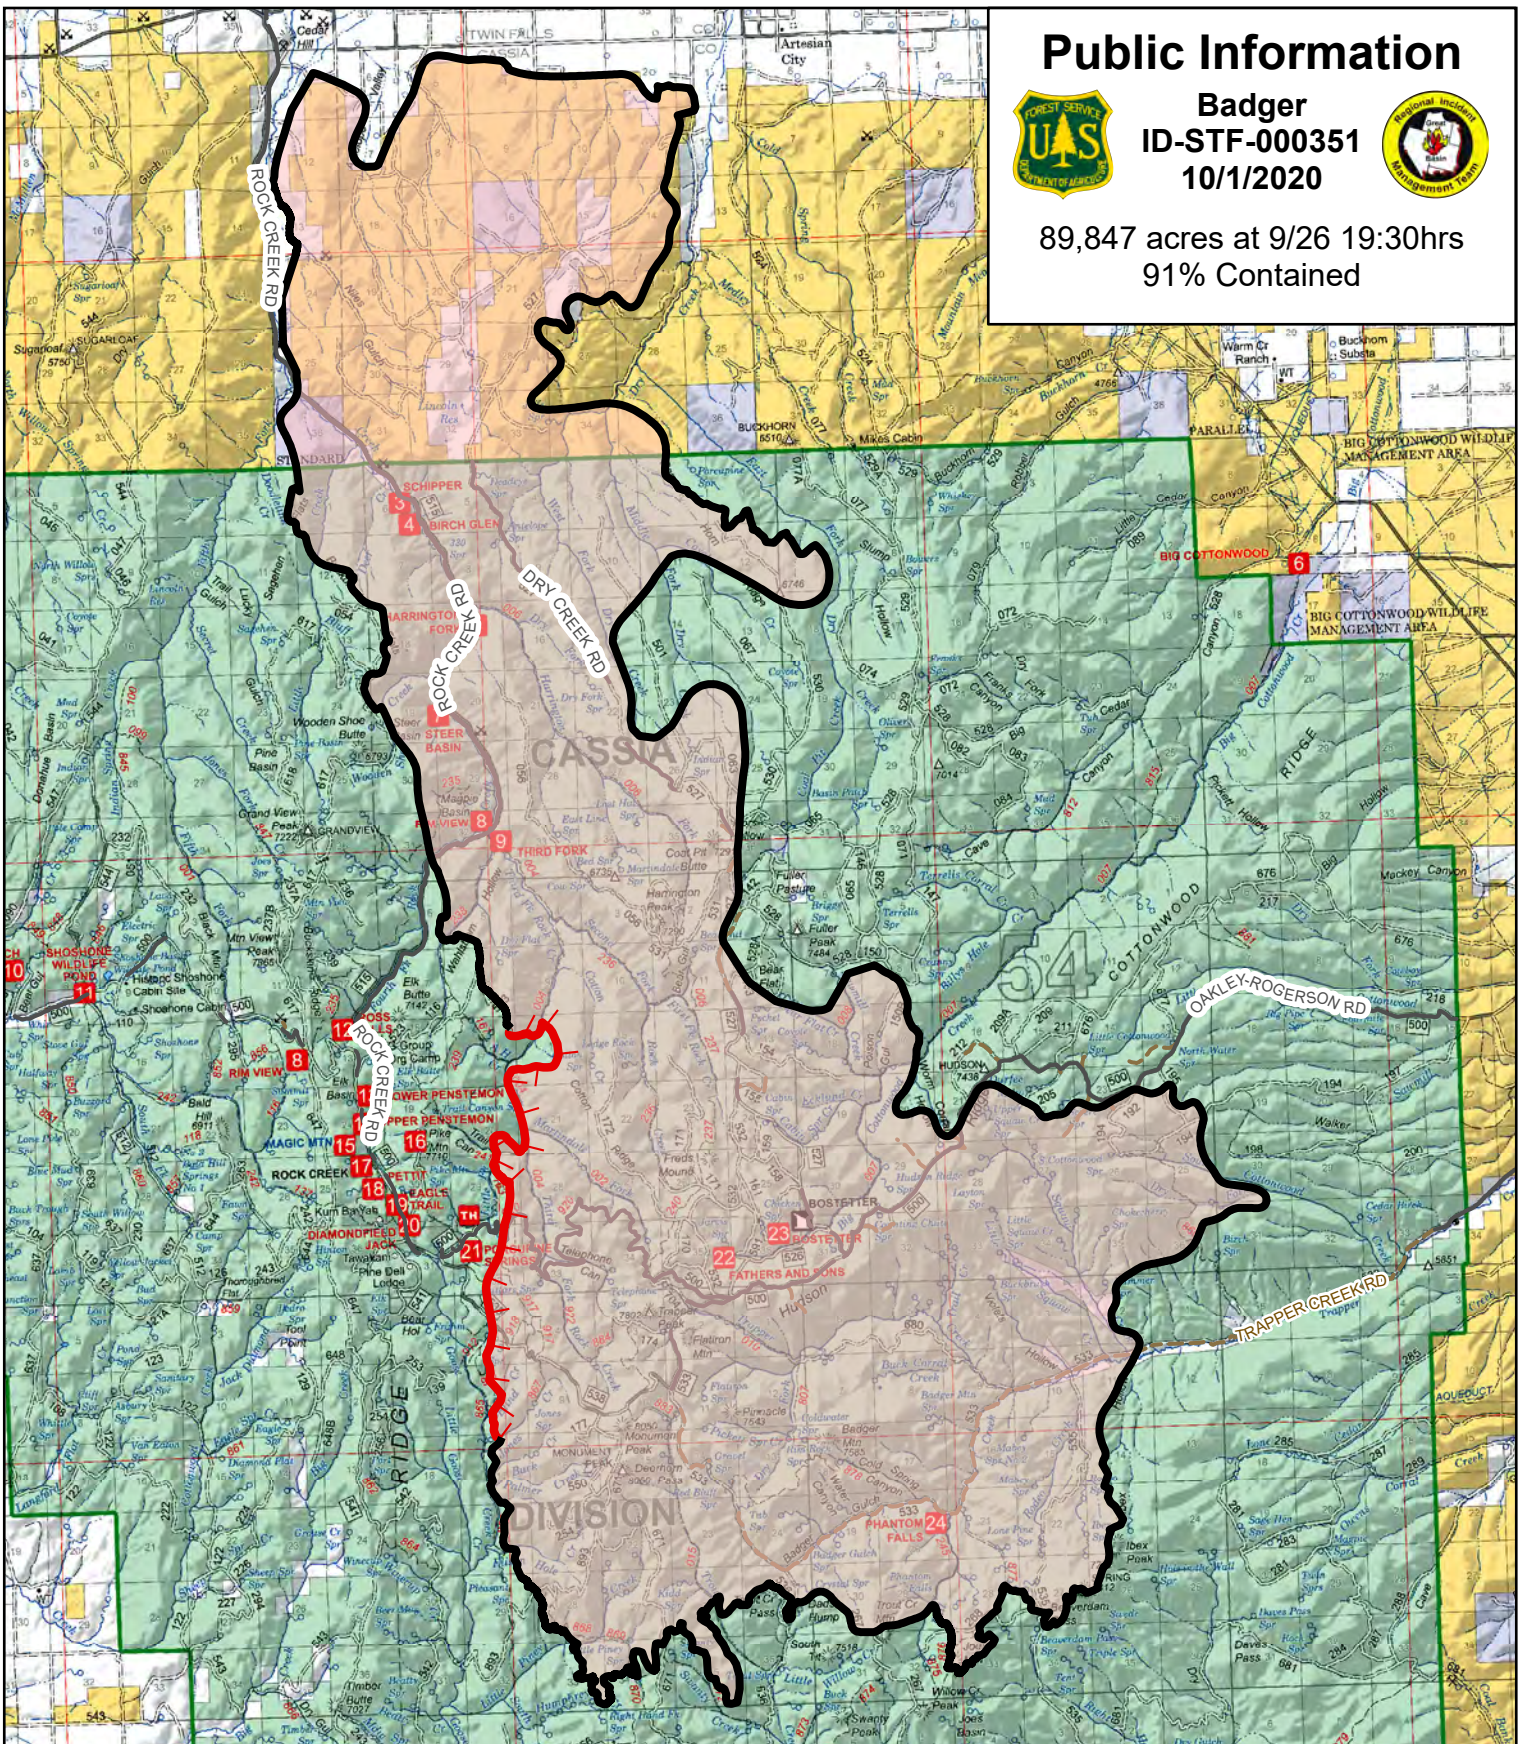

Public Information

Badger
ID-STF-000351
10/1/2020

89,847 acres at 9/26 19:30hrs
91% Contained

Uncontrolled Fire Edge Wildfire Daily Fire Perimeter
 Contained Line

Miles

Badger Fire InciWeb

Twin Falls

9/30/2020 2110
Acres from GPS/IR
North American 1983 Datum. Lat/Long Grid