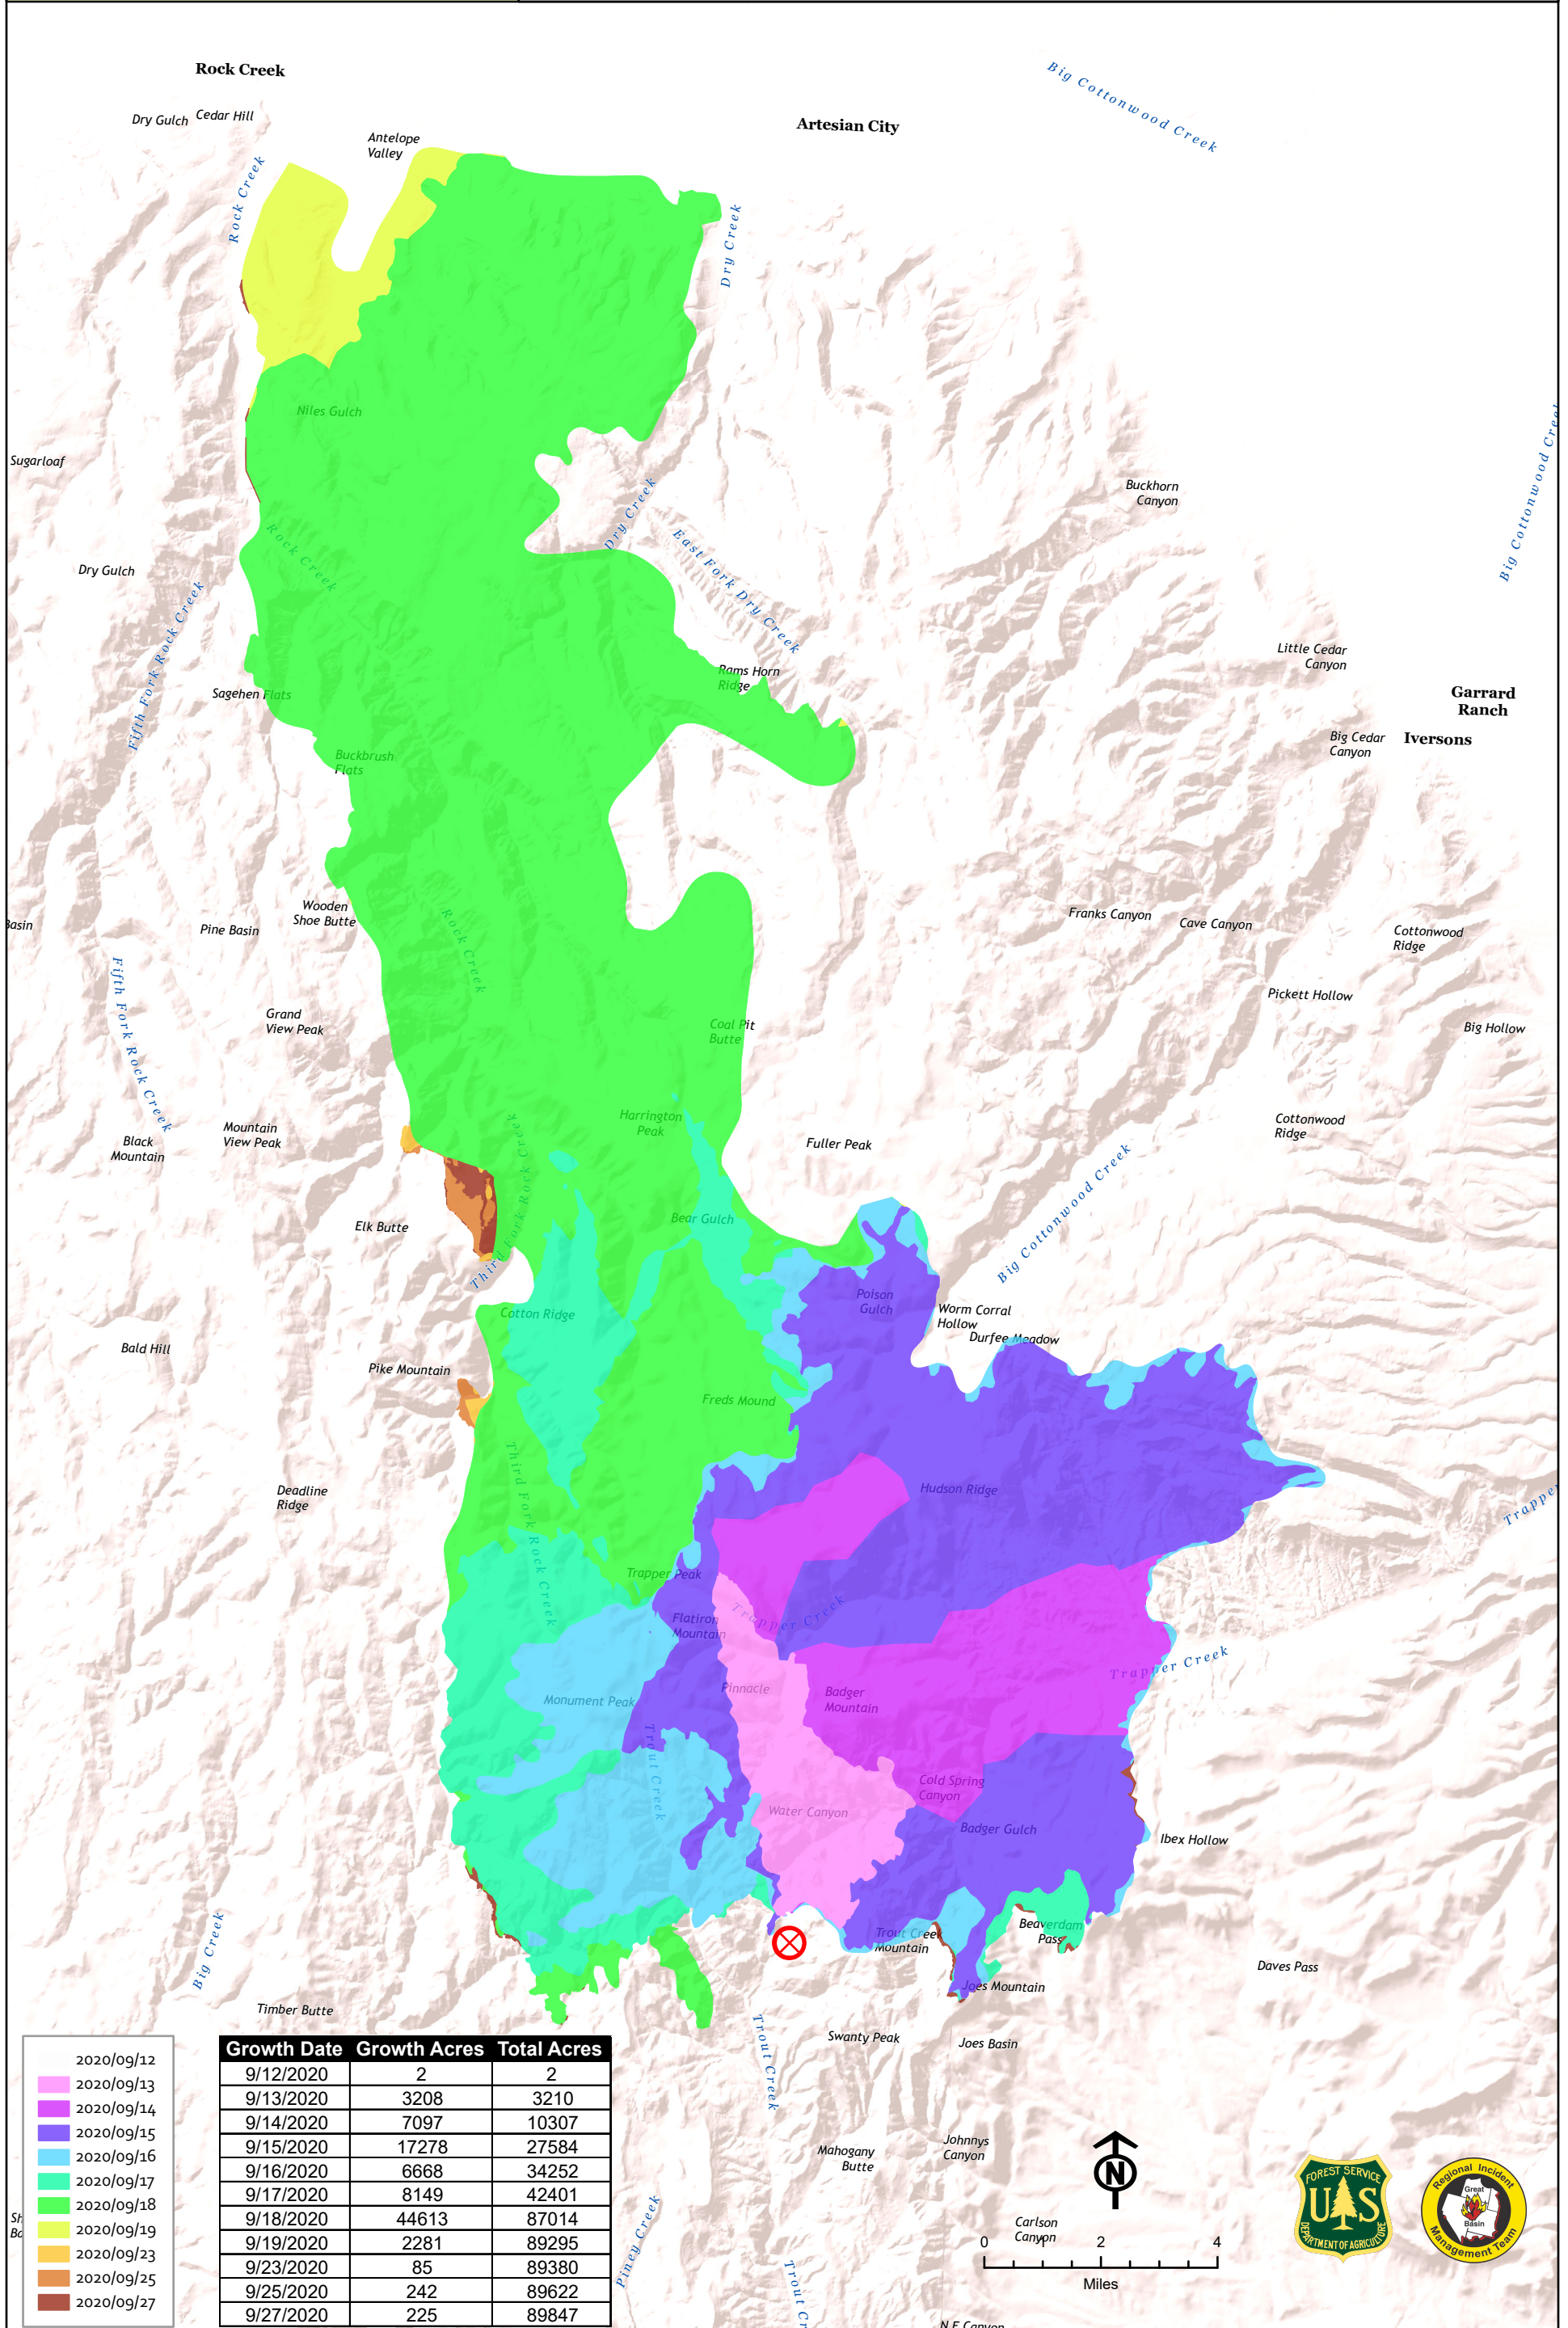

PROGRESSION

BADGER / ID-STF-000351

10/1/2020

2020/09/12
2020/09/13
2020/09/14
2020/09/15
2020/09/16
2020/09/17
2020/09/18
2020/09/19
2020/09/23
2020/09/25
2020/09/27

Growth Date	Growth Acres	Total Acres
9/12/2020	2	2
9/13/2020	3208	3210
9/14/2020	7097	10307
9/15/2020	17278	27584
9/16/2020	6668	34252
9/17/2020	8149	42401
9/18/2020	44613	87014
9/19/2020	2281	89295
9/23/2020	85	89380
9/25/2020	242	89622
9/27/2020	225	89847