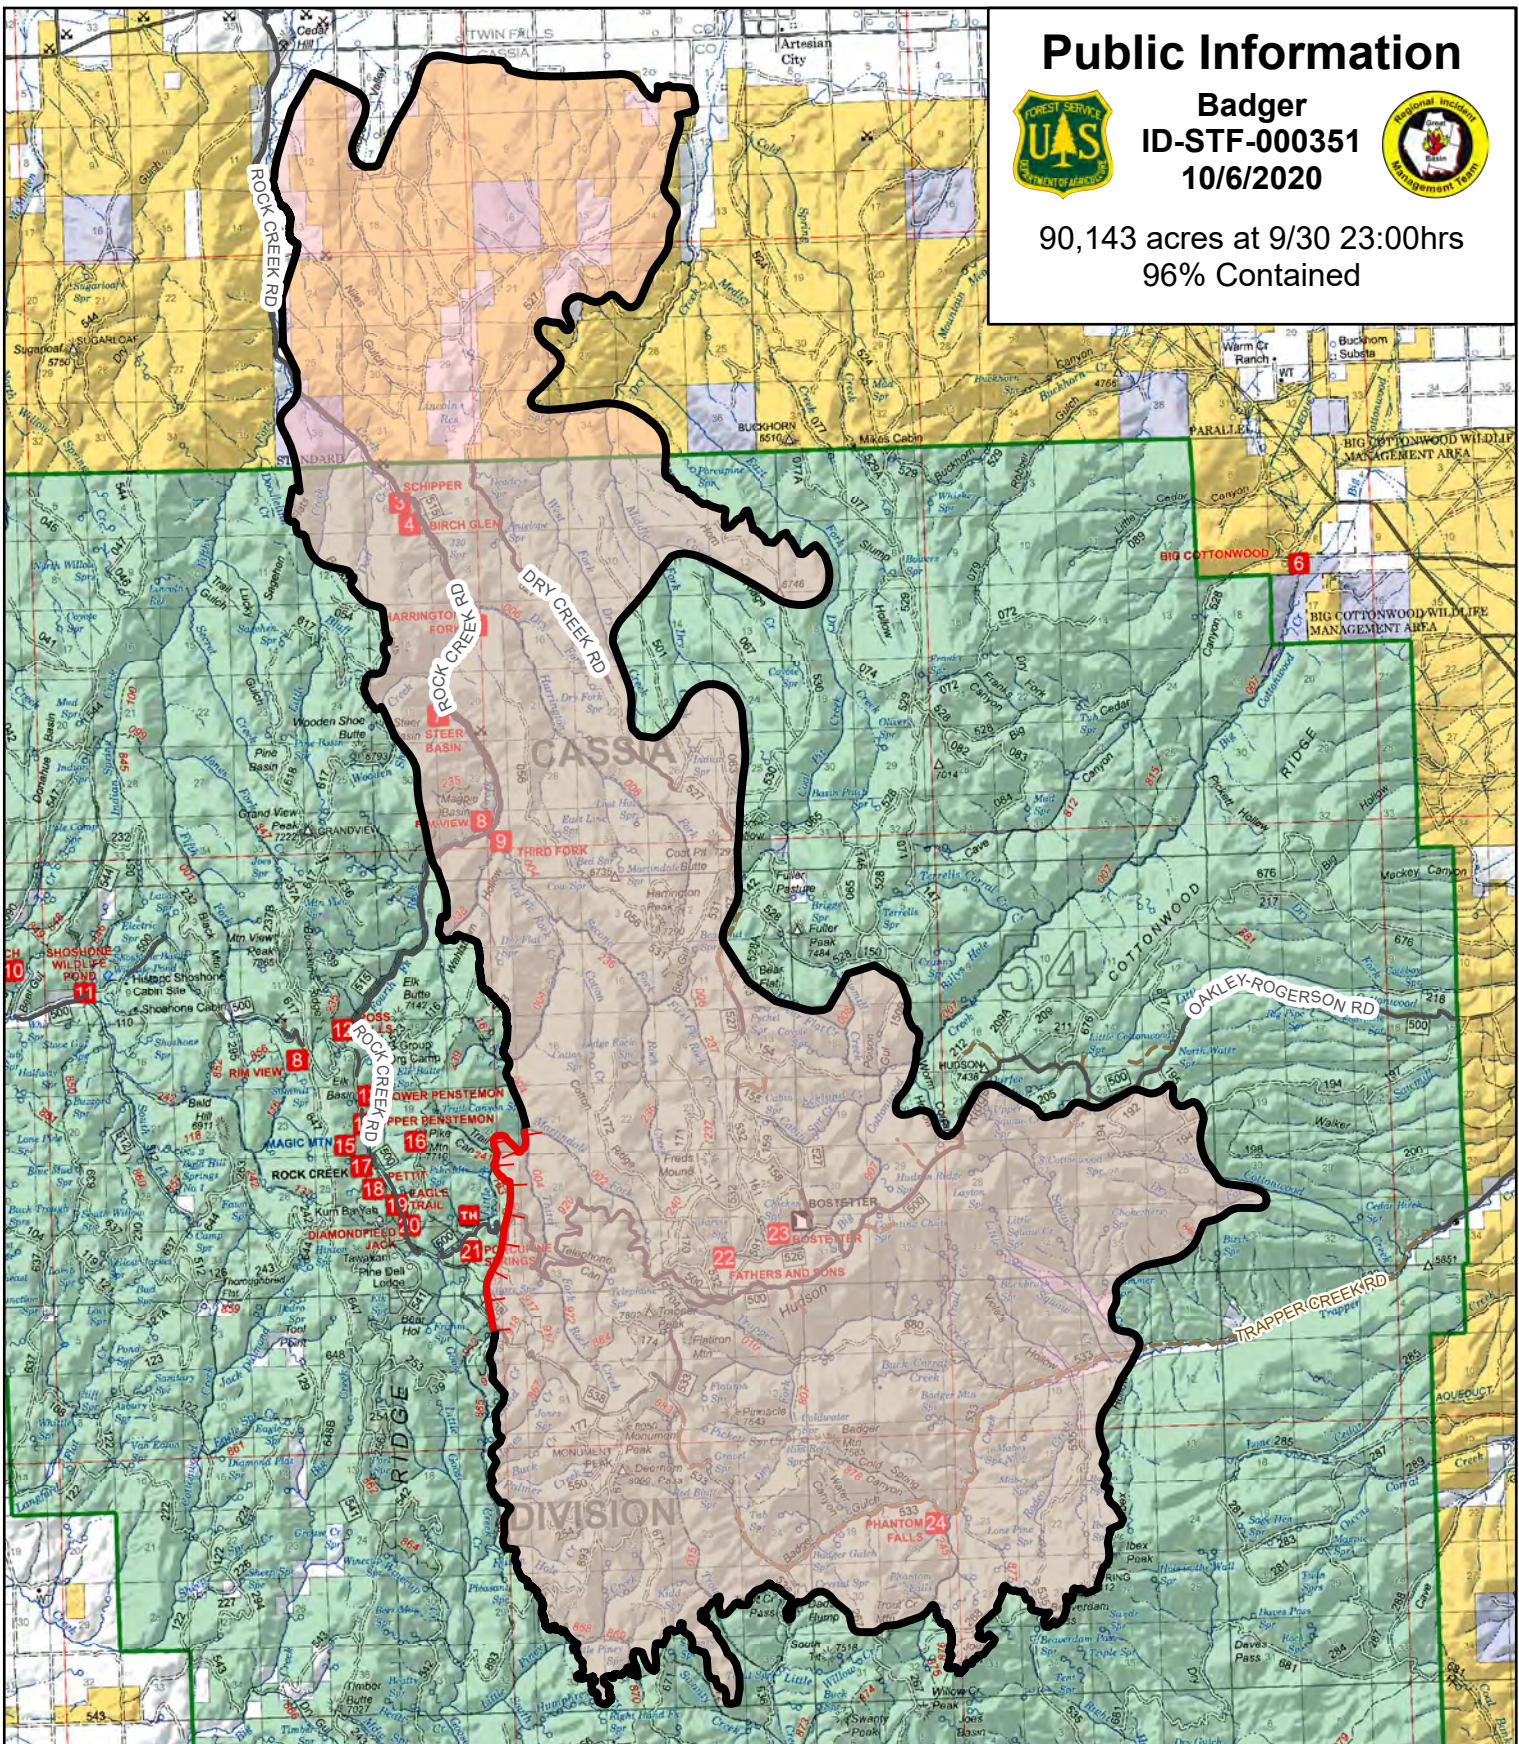

Public Information

Badger
ID-STF-000351
10/6/2020

90,143 acres at 9/30 23:00hrs
96% Contained

Uncontrolled Fire Edge Wildfire Daily Fire Perimeter

Contained Line

0 1 2 4

Miles

Badger Fire InciWeb

Twin Falls

10/5/2020 1857
Acres from GPS/IR
North American 1983 Datum. LatLong Grid