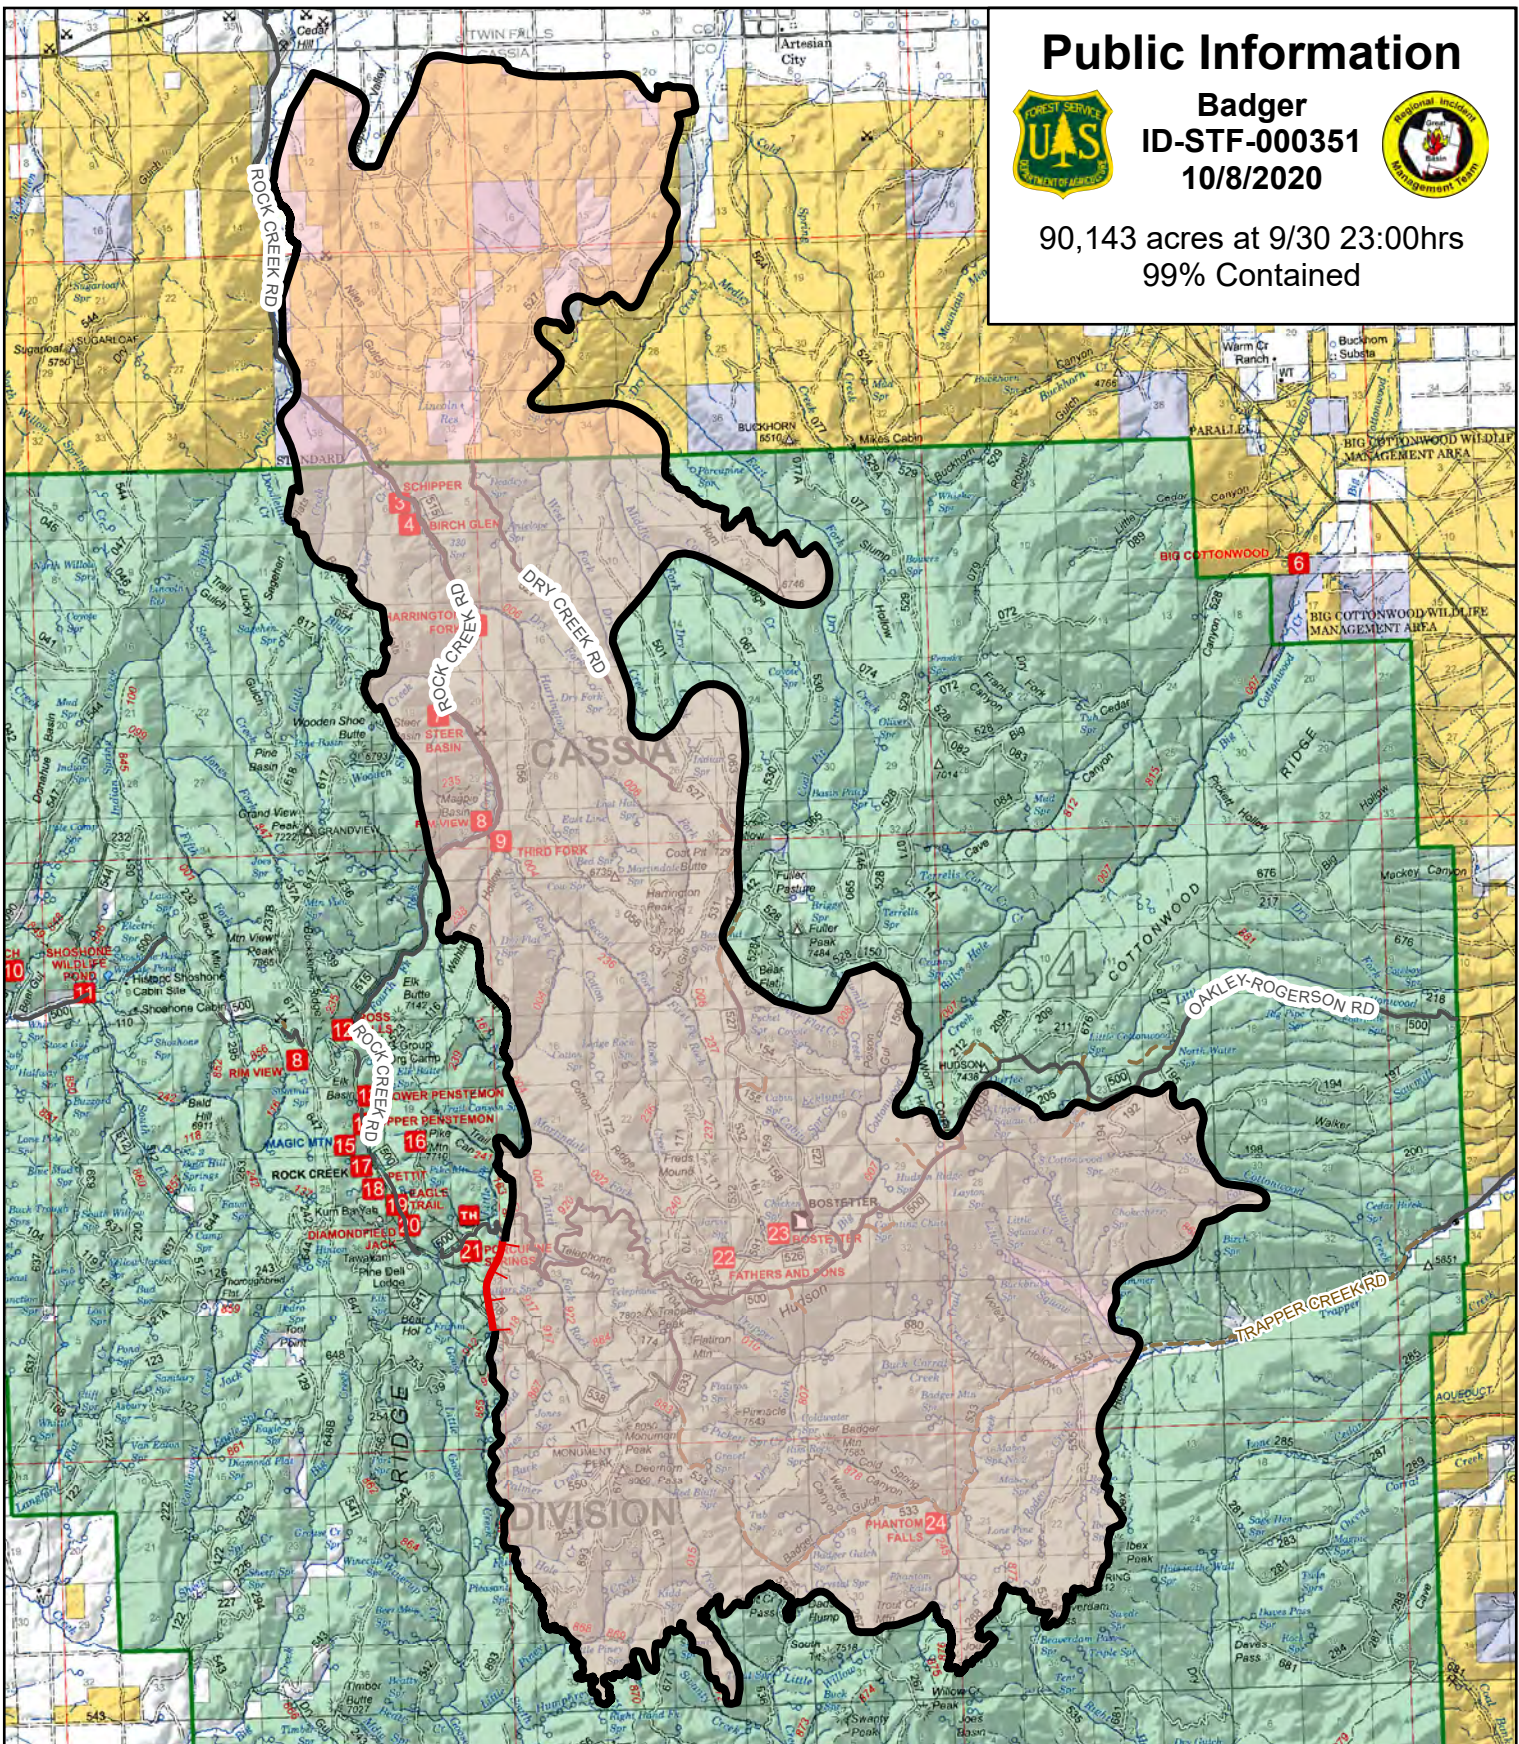

# Public Information

Badger  
ID-STF-000351  
10/8/2020

90,143 acres at 9/30 23:00hrs  
99% Contained

Uncontrolled Fire Edge Wildfire Daily Fire Perimeter

Contained Line

0 1 2 4

Miles

Badger Fire InciWeb

Twin Falls

10/7/2020 2041  
Acres from GPS/IR  
North American 1983 Datum. Lat/Long Grid