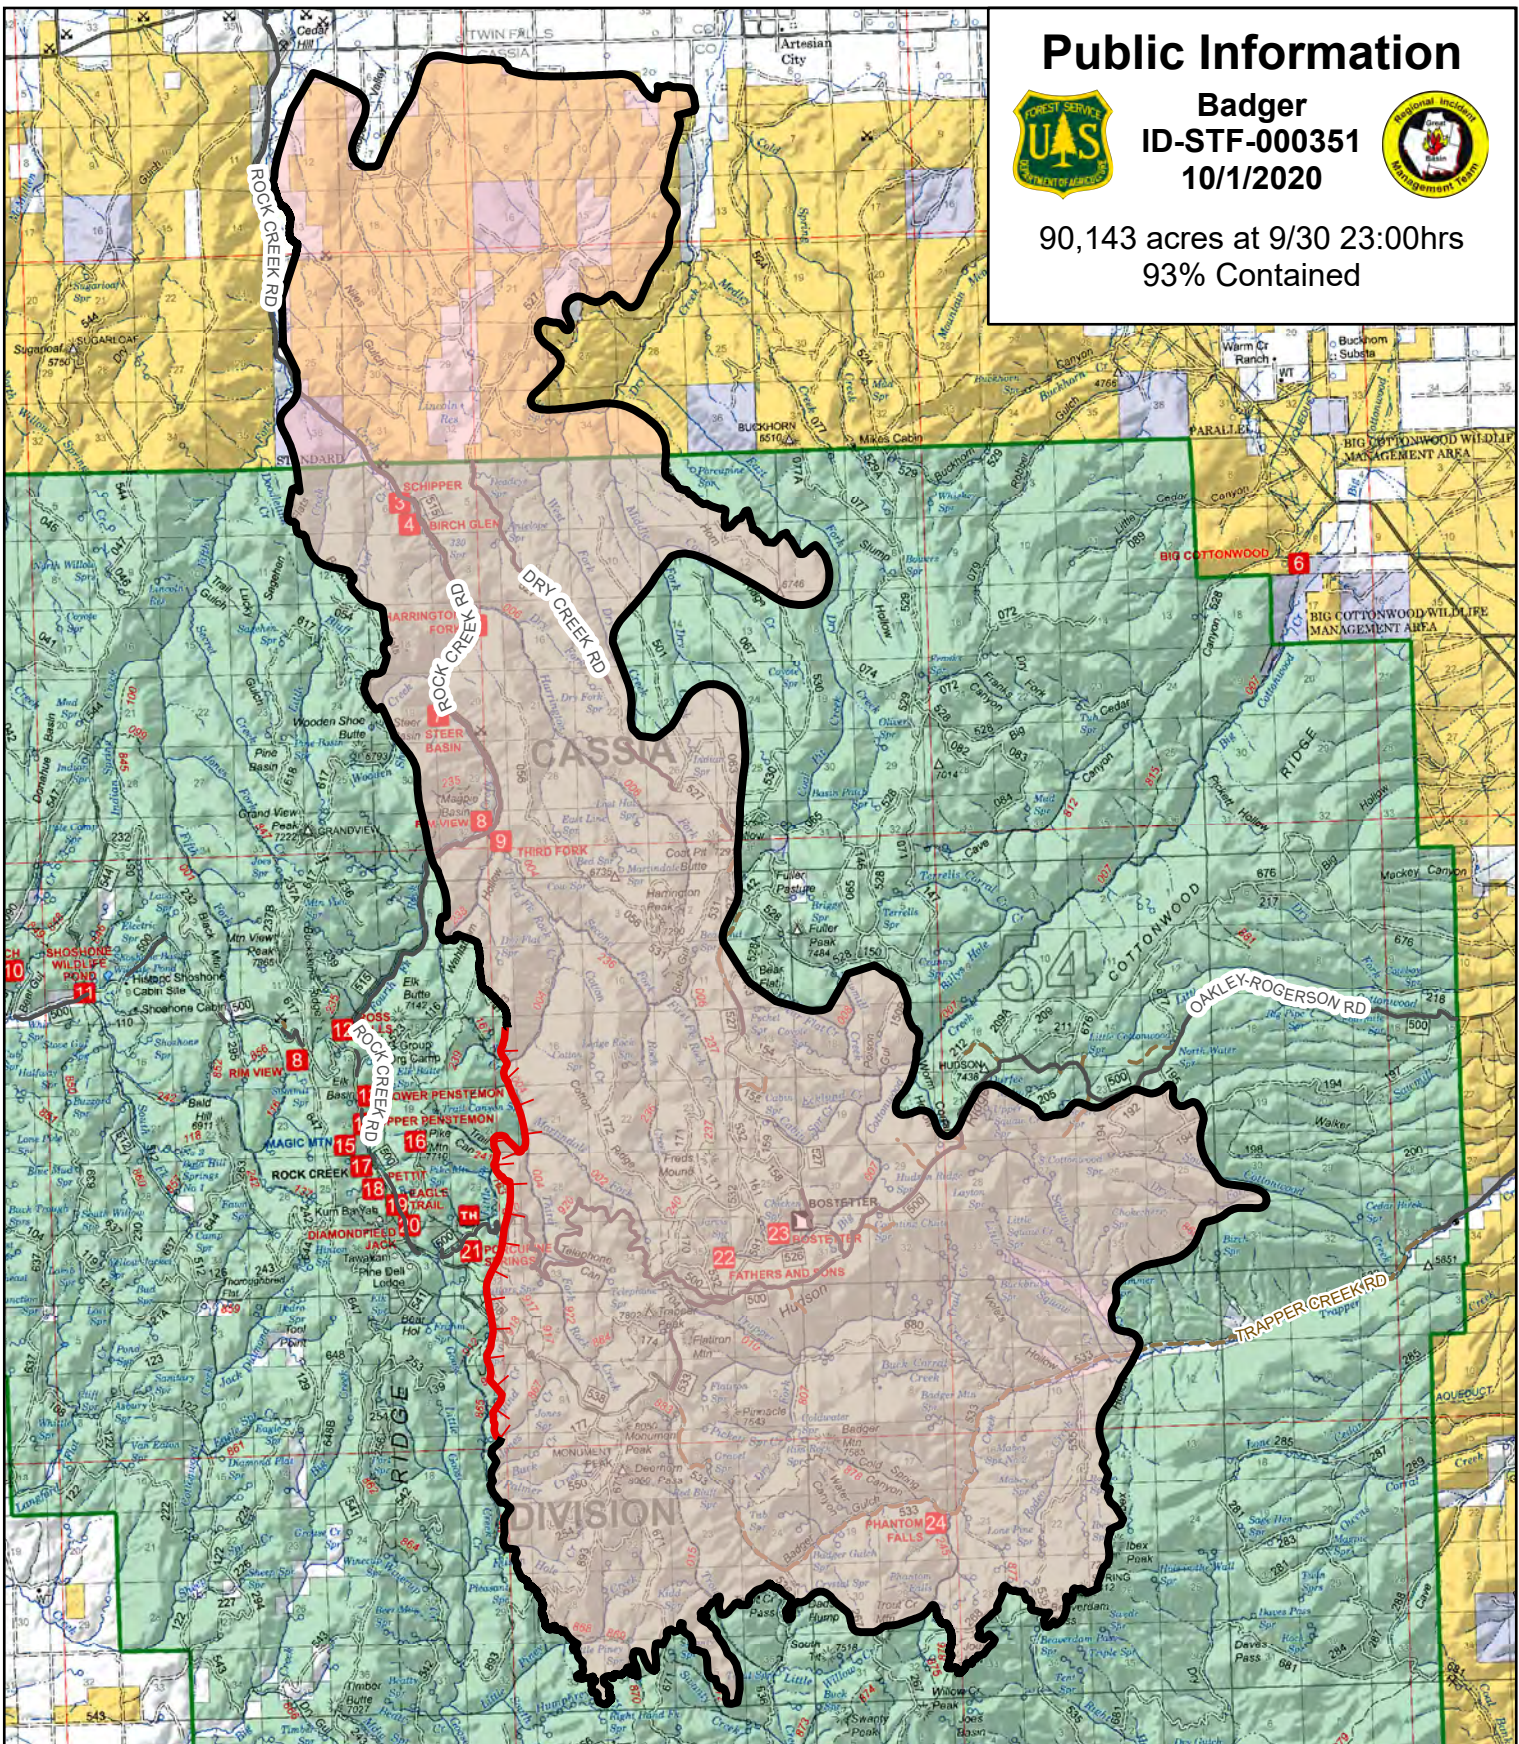

# Public Information

Badger  
ID-STF-000351  
10/1/2020

90,143 acres at 9/30 23:00hrs  
93% Contained

Uncontrolled Fire Edge Wildfire Daily Fire Perimeter

Contained Line

0 1 2 4

Miles

Badger Fire InciWeb

Twin Falls

93