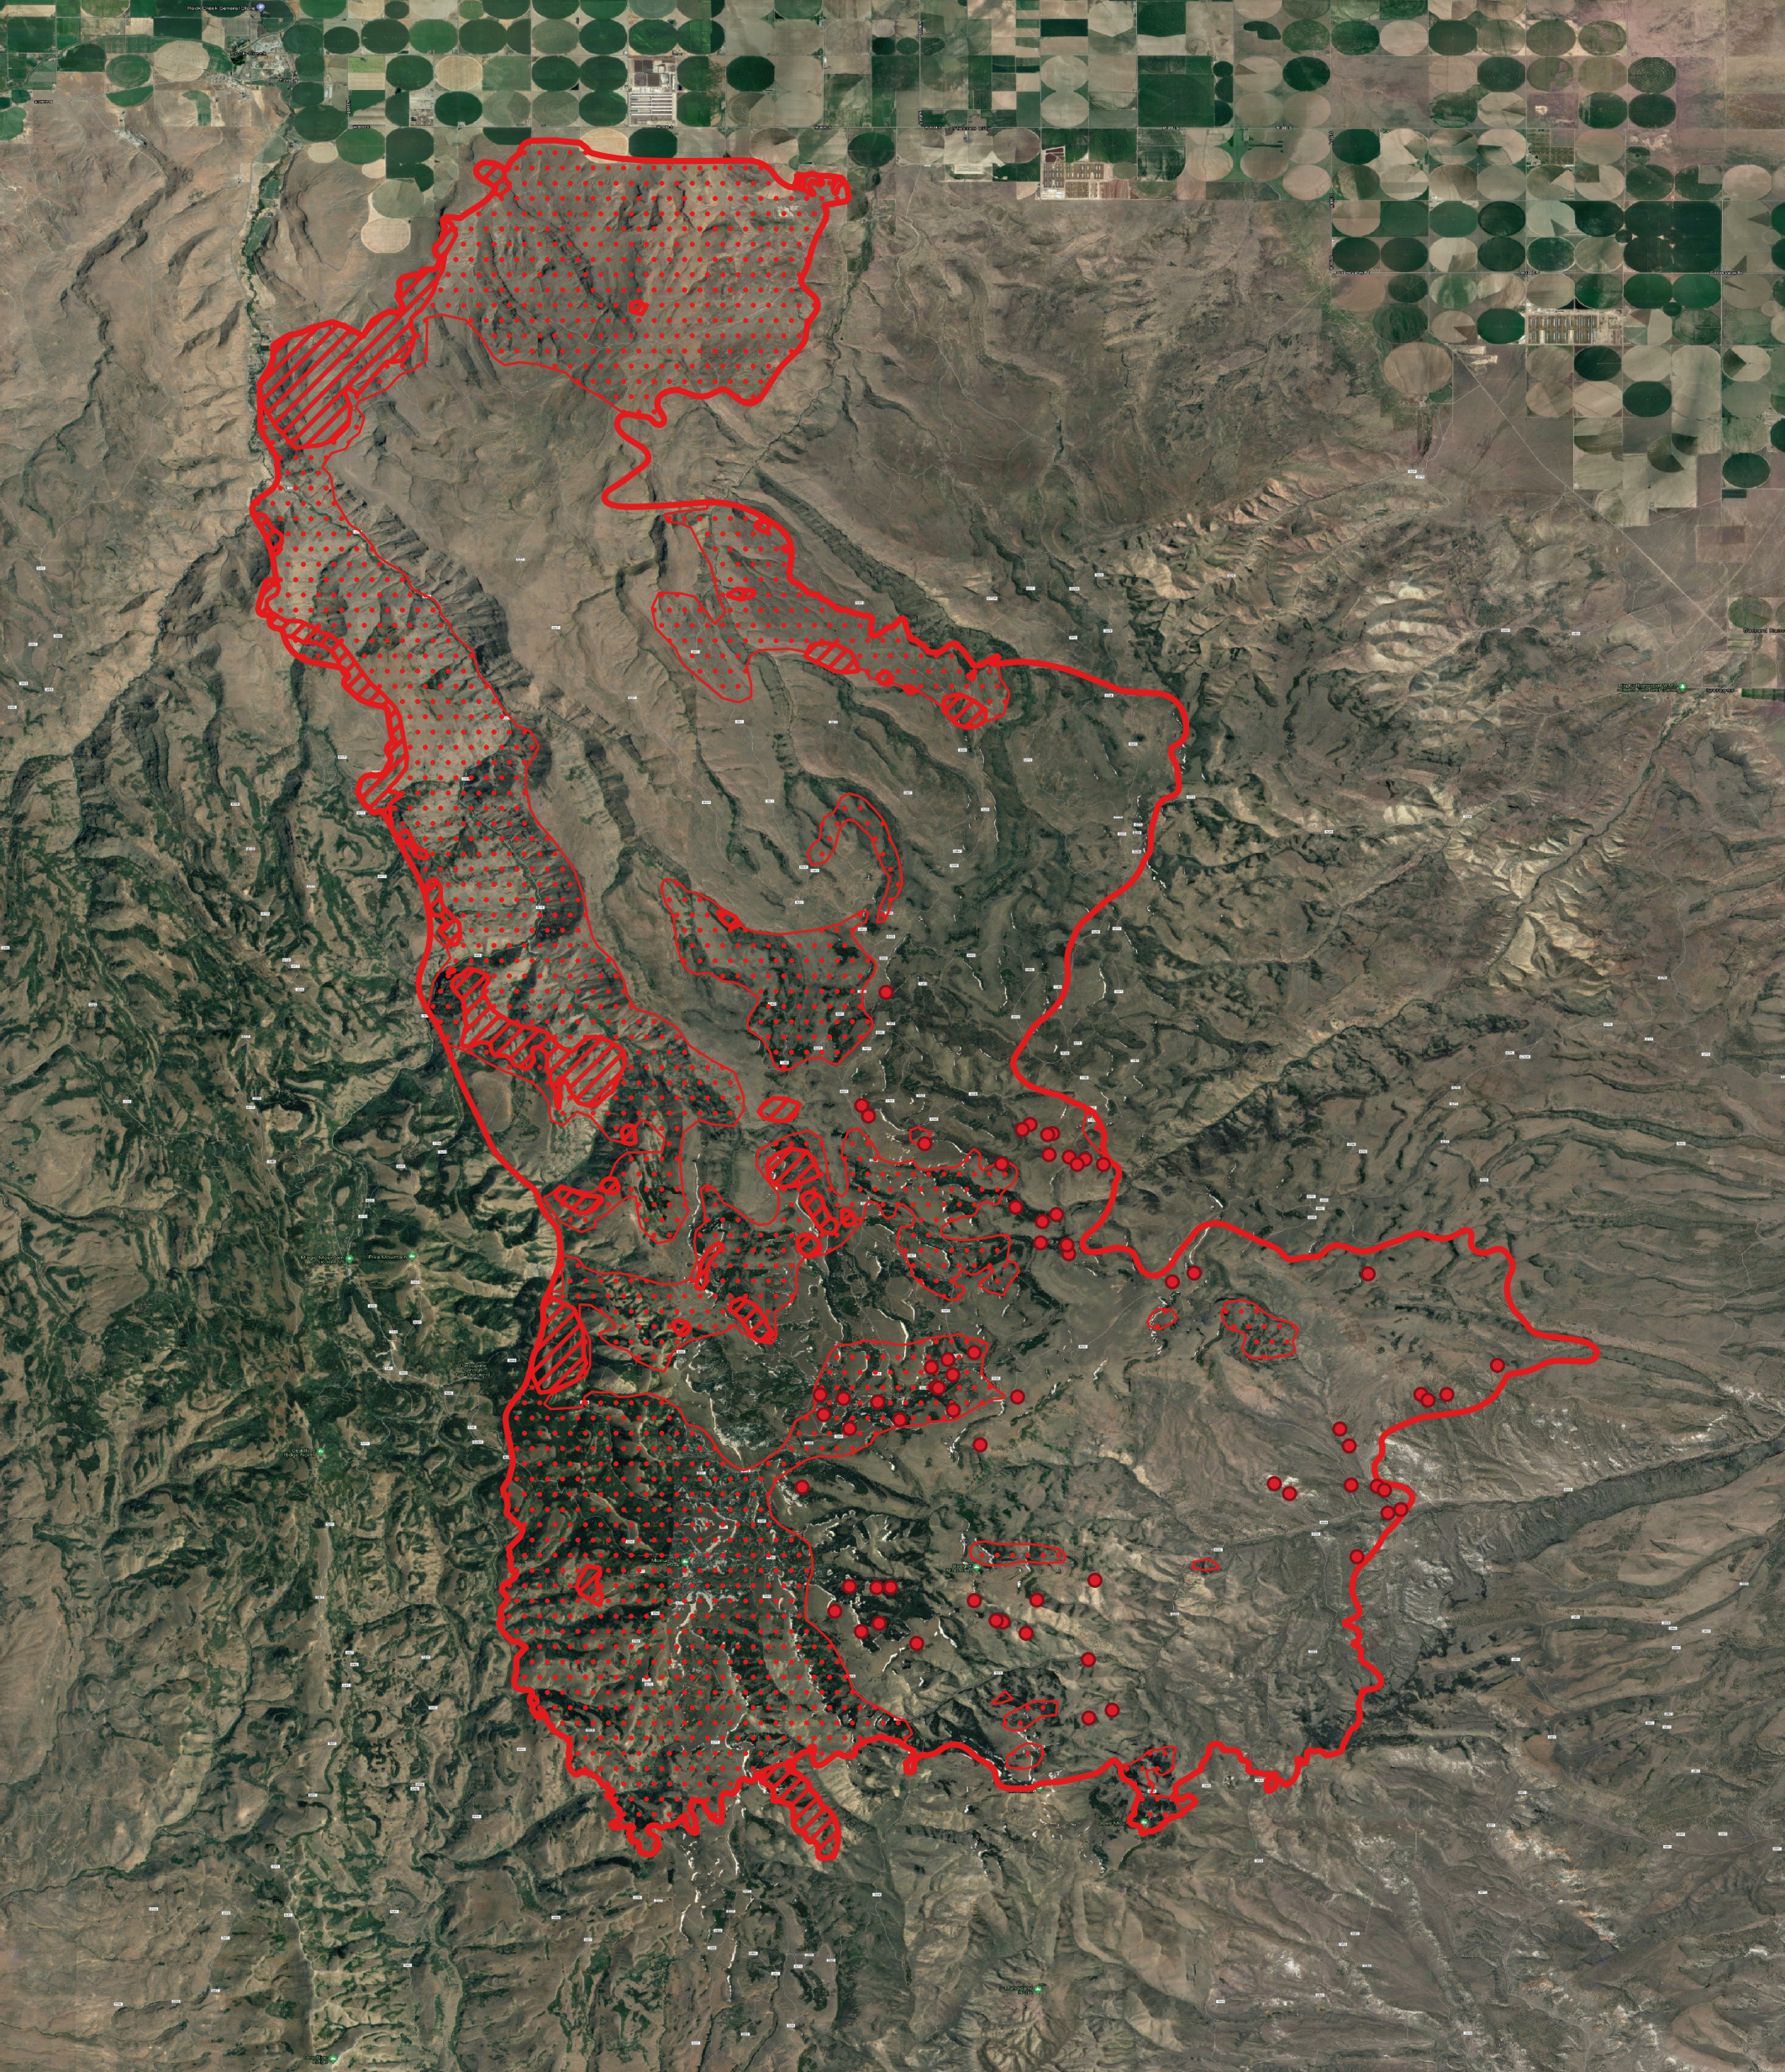

# Badger Fire IR Map

ID-STF-000351

Saturday, 19 September 2020, 0115 PDT

99,625 Interpreted Acres

## Legend

- IR Isolated Heat
- ▭ Burn Perimeter
- ▨ IR Intense Heat
- IR Scattered Heat

Scale: 1:75,000

Projection: WGS 84

Produced by Owyhee Air Research, Inc.

IR Interpreter: C. Merriman

fire@owyheear.com (208) 442-5405

0 1 2 3 4 5 mi