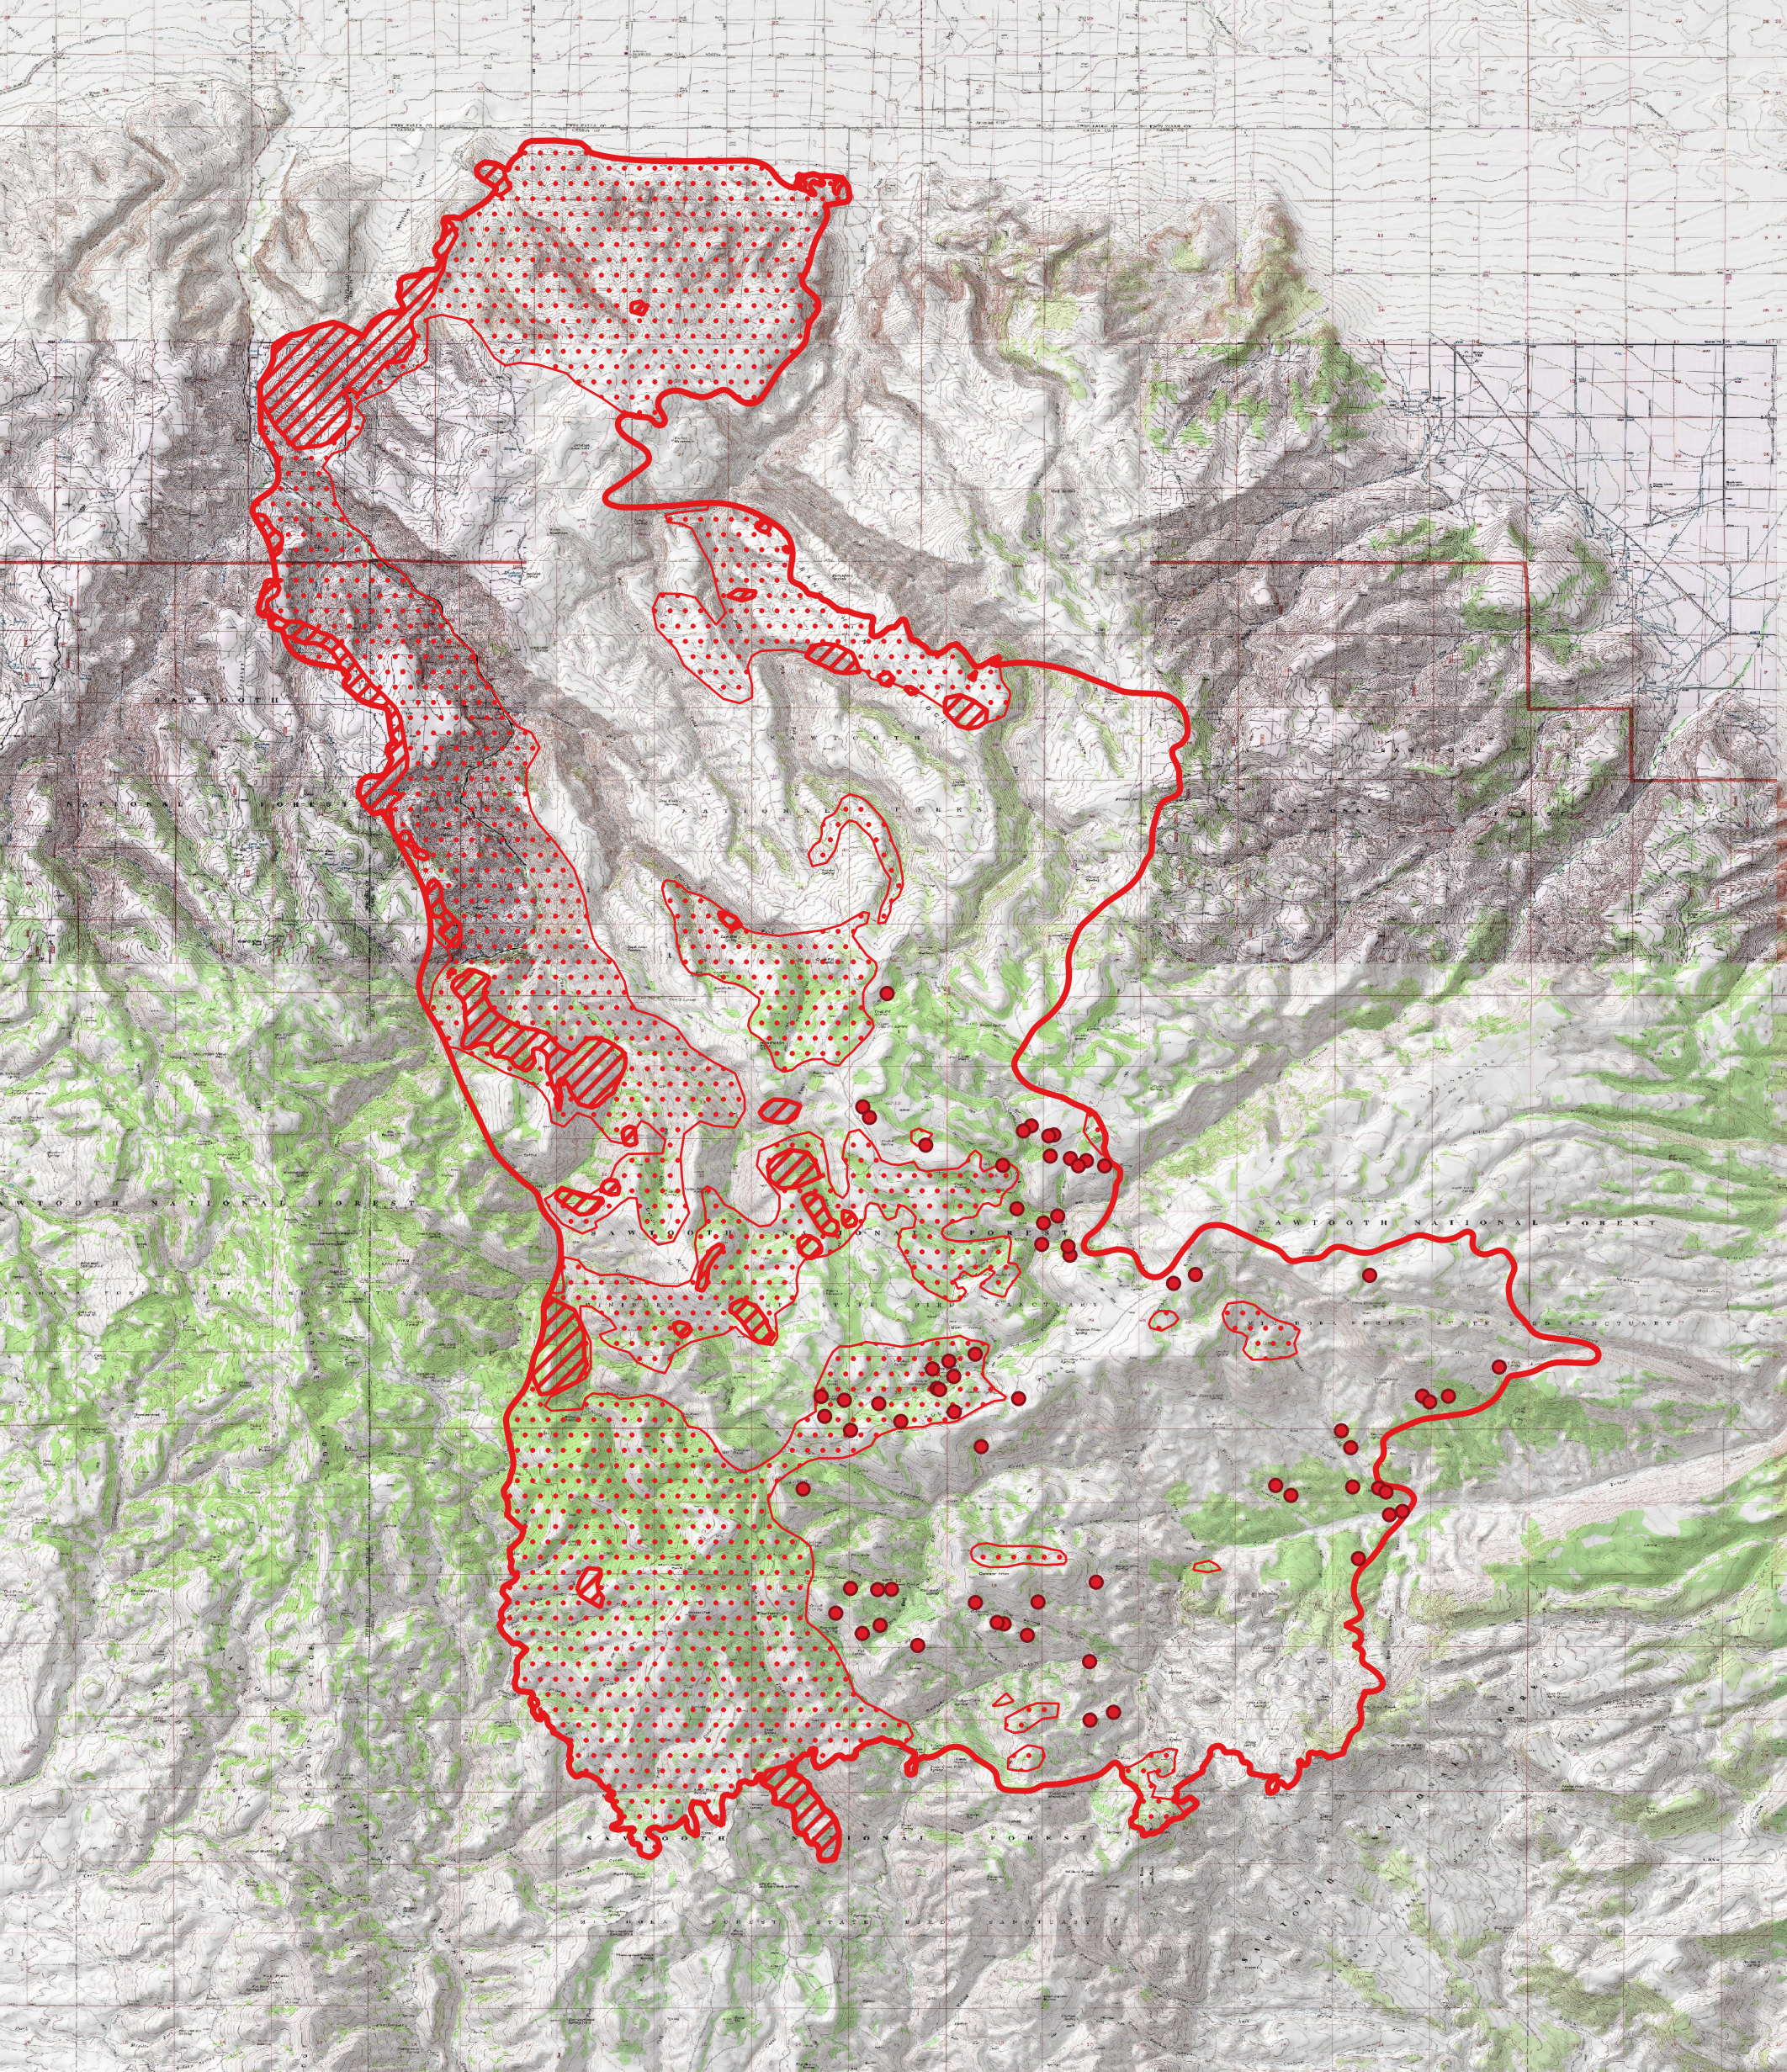

Badger Fire IR Map

ID-STF-000351

Saturday, 19 September 2020, 0115 PDT

99,625 Interpreted Acres

Legend

- IR Isolated Heat
- ▭ Burn Perimeter
- ▨ IR Intense Heat
- ⋯ IR Scattered Heat

Scale: 1:75,000

Projection: WGS 84