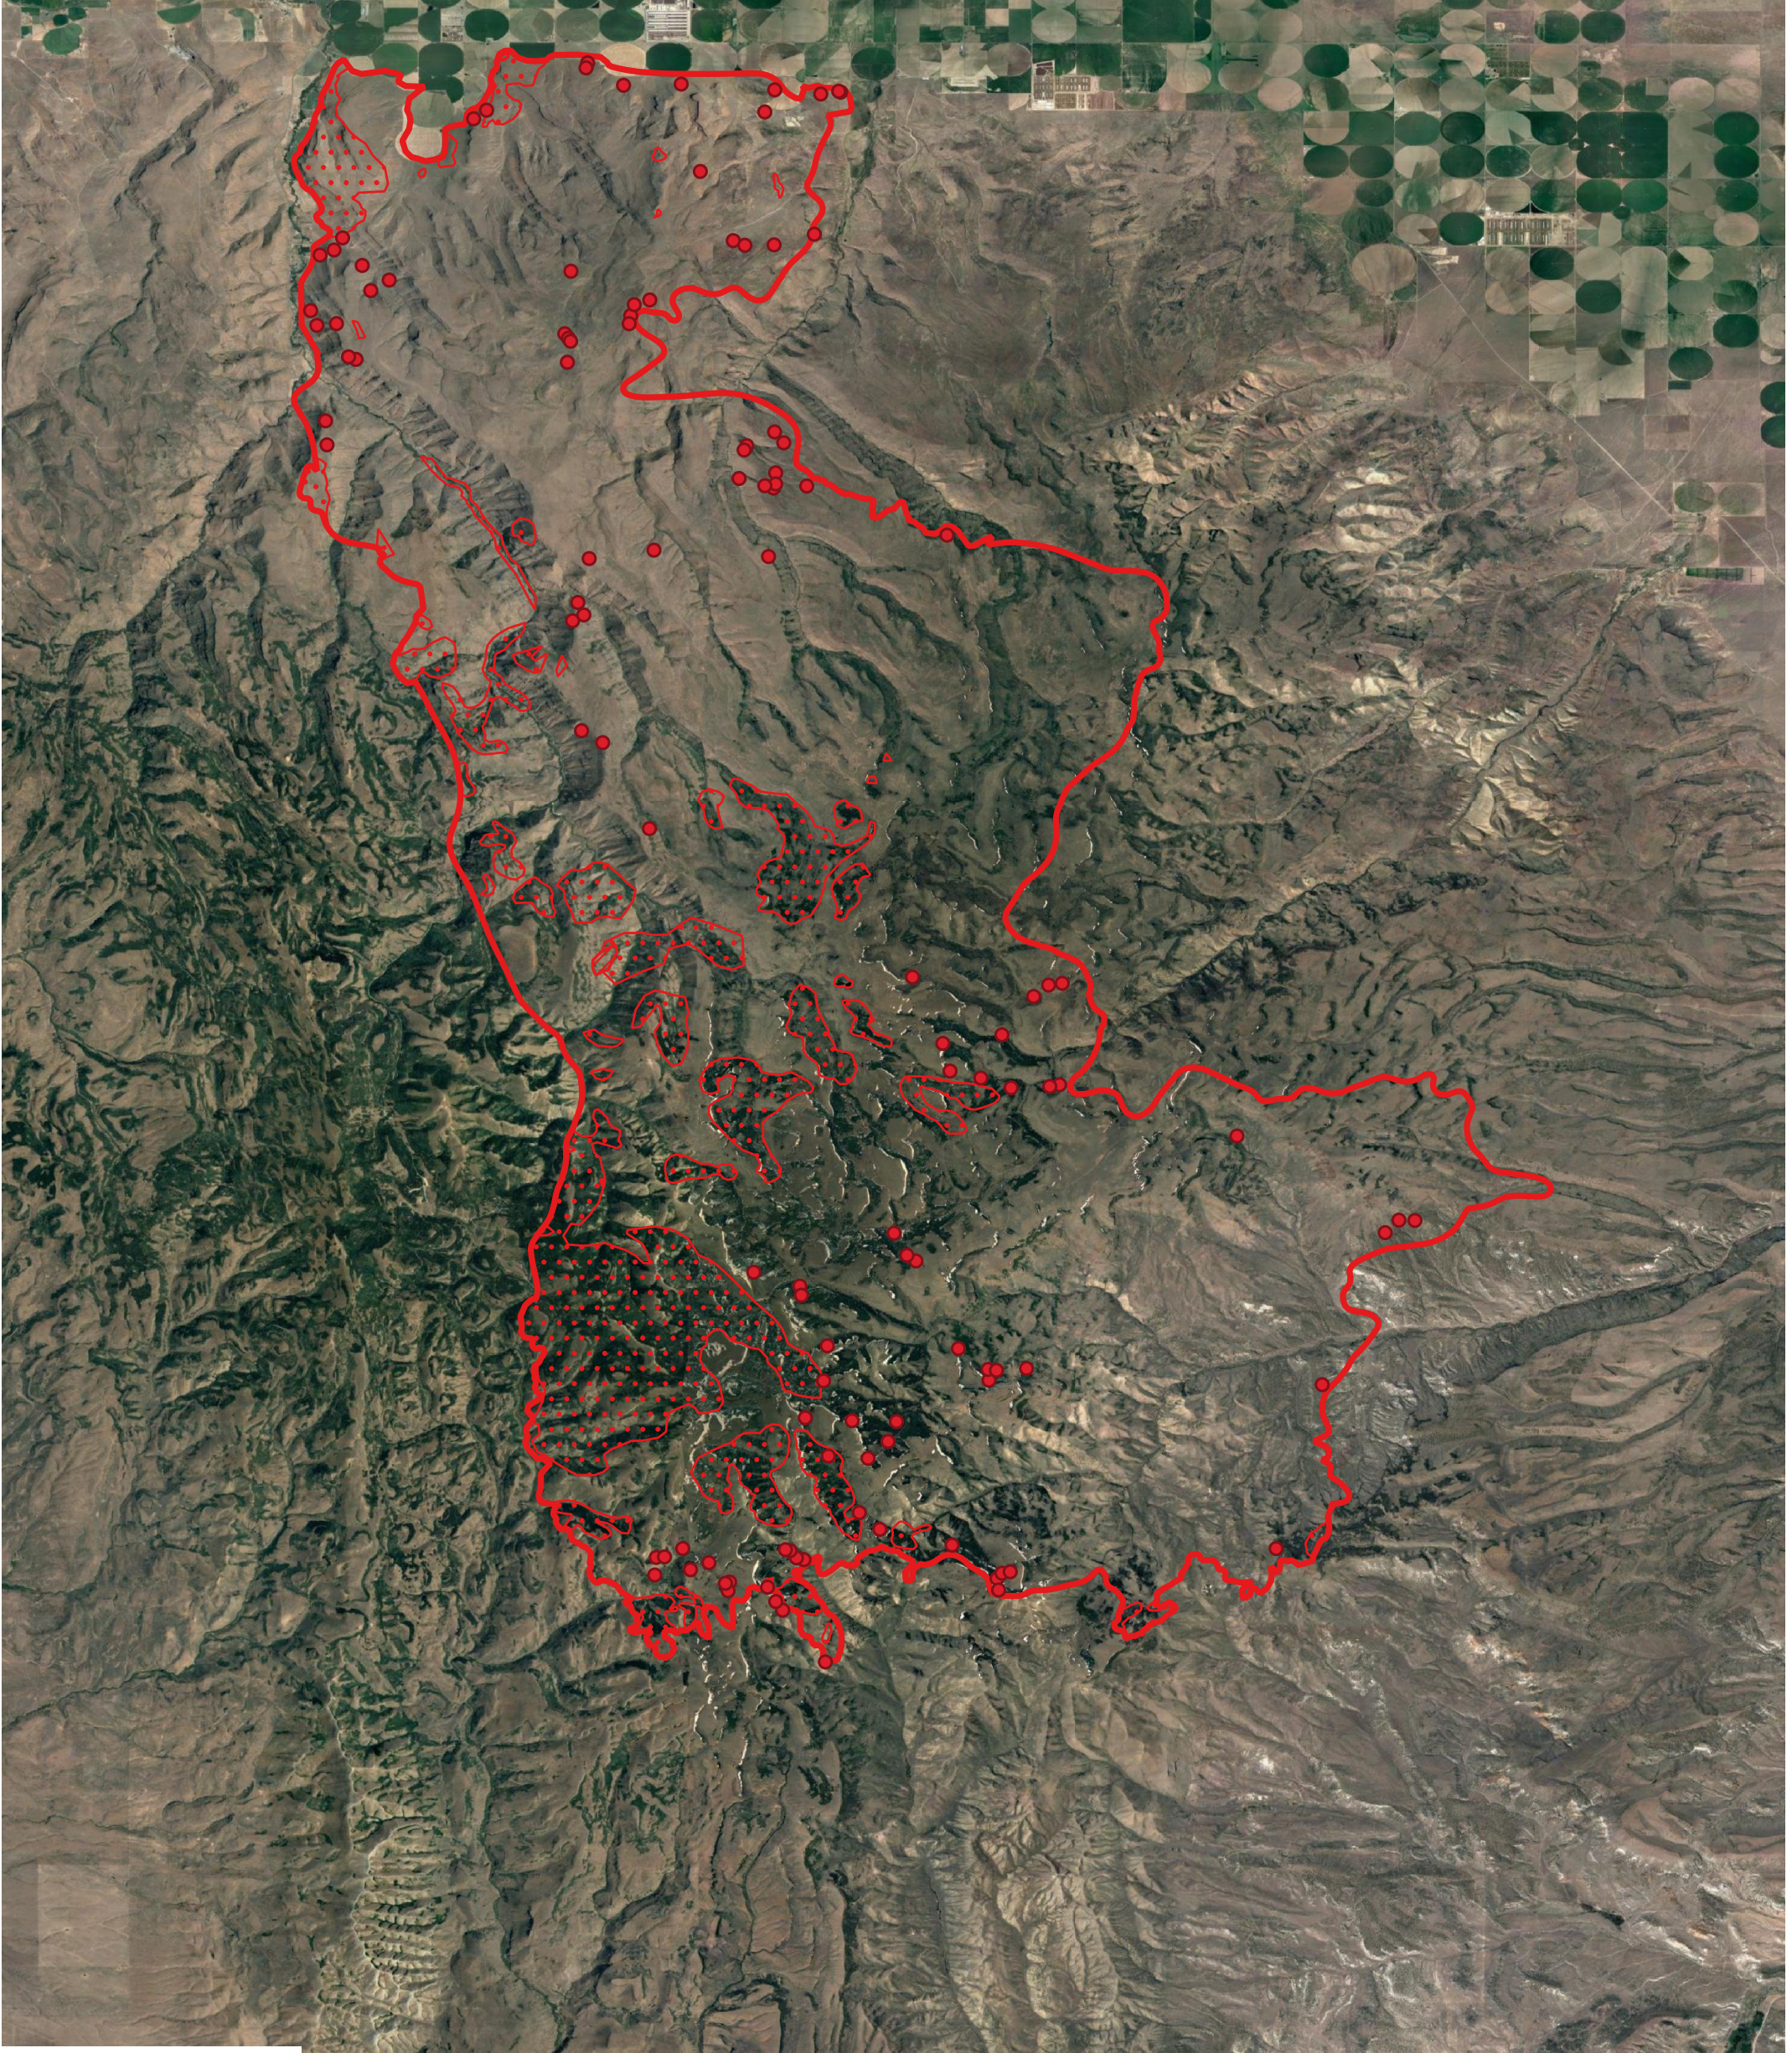

# Badger Fire IR Map

ID-STF-000351

Saturday, 19 September 2020, 2115 MDT

101,840 Interpreted Acres

## Legend

- IR Isolated Heat
- Burn Perimeter
- ⋯ IR Scattered Heat
- ▨ IR Intense Heat

Scale: 1:80,000

Projection: WGS 84

Produced by Owyhee Air Research, Inc.

IR Interpreter: C. Merriman

fire@owyheeair.com (208) 442-5405