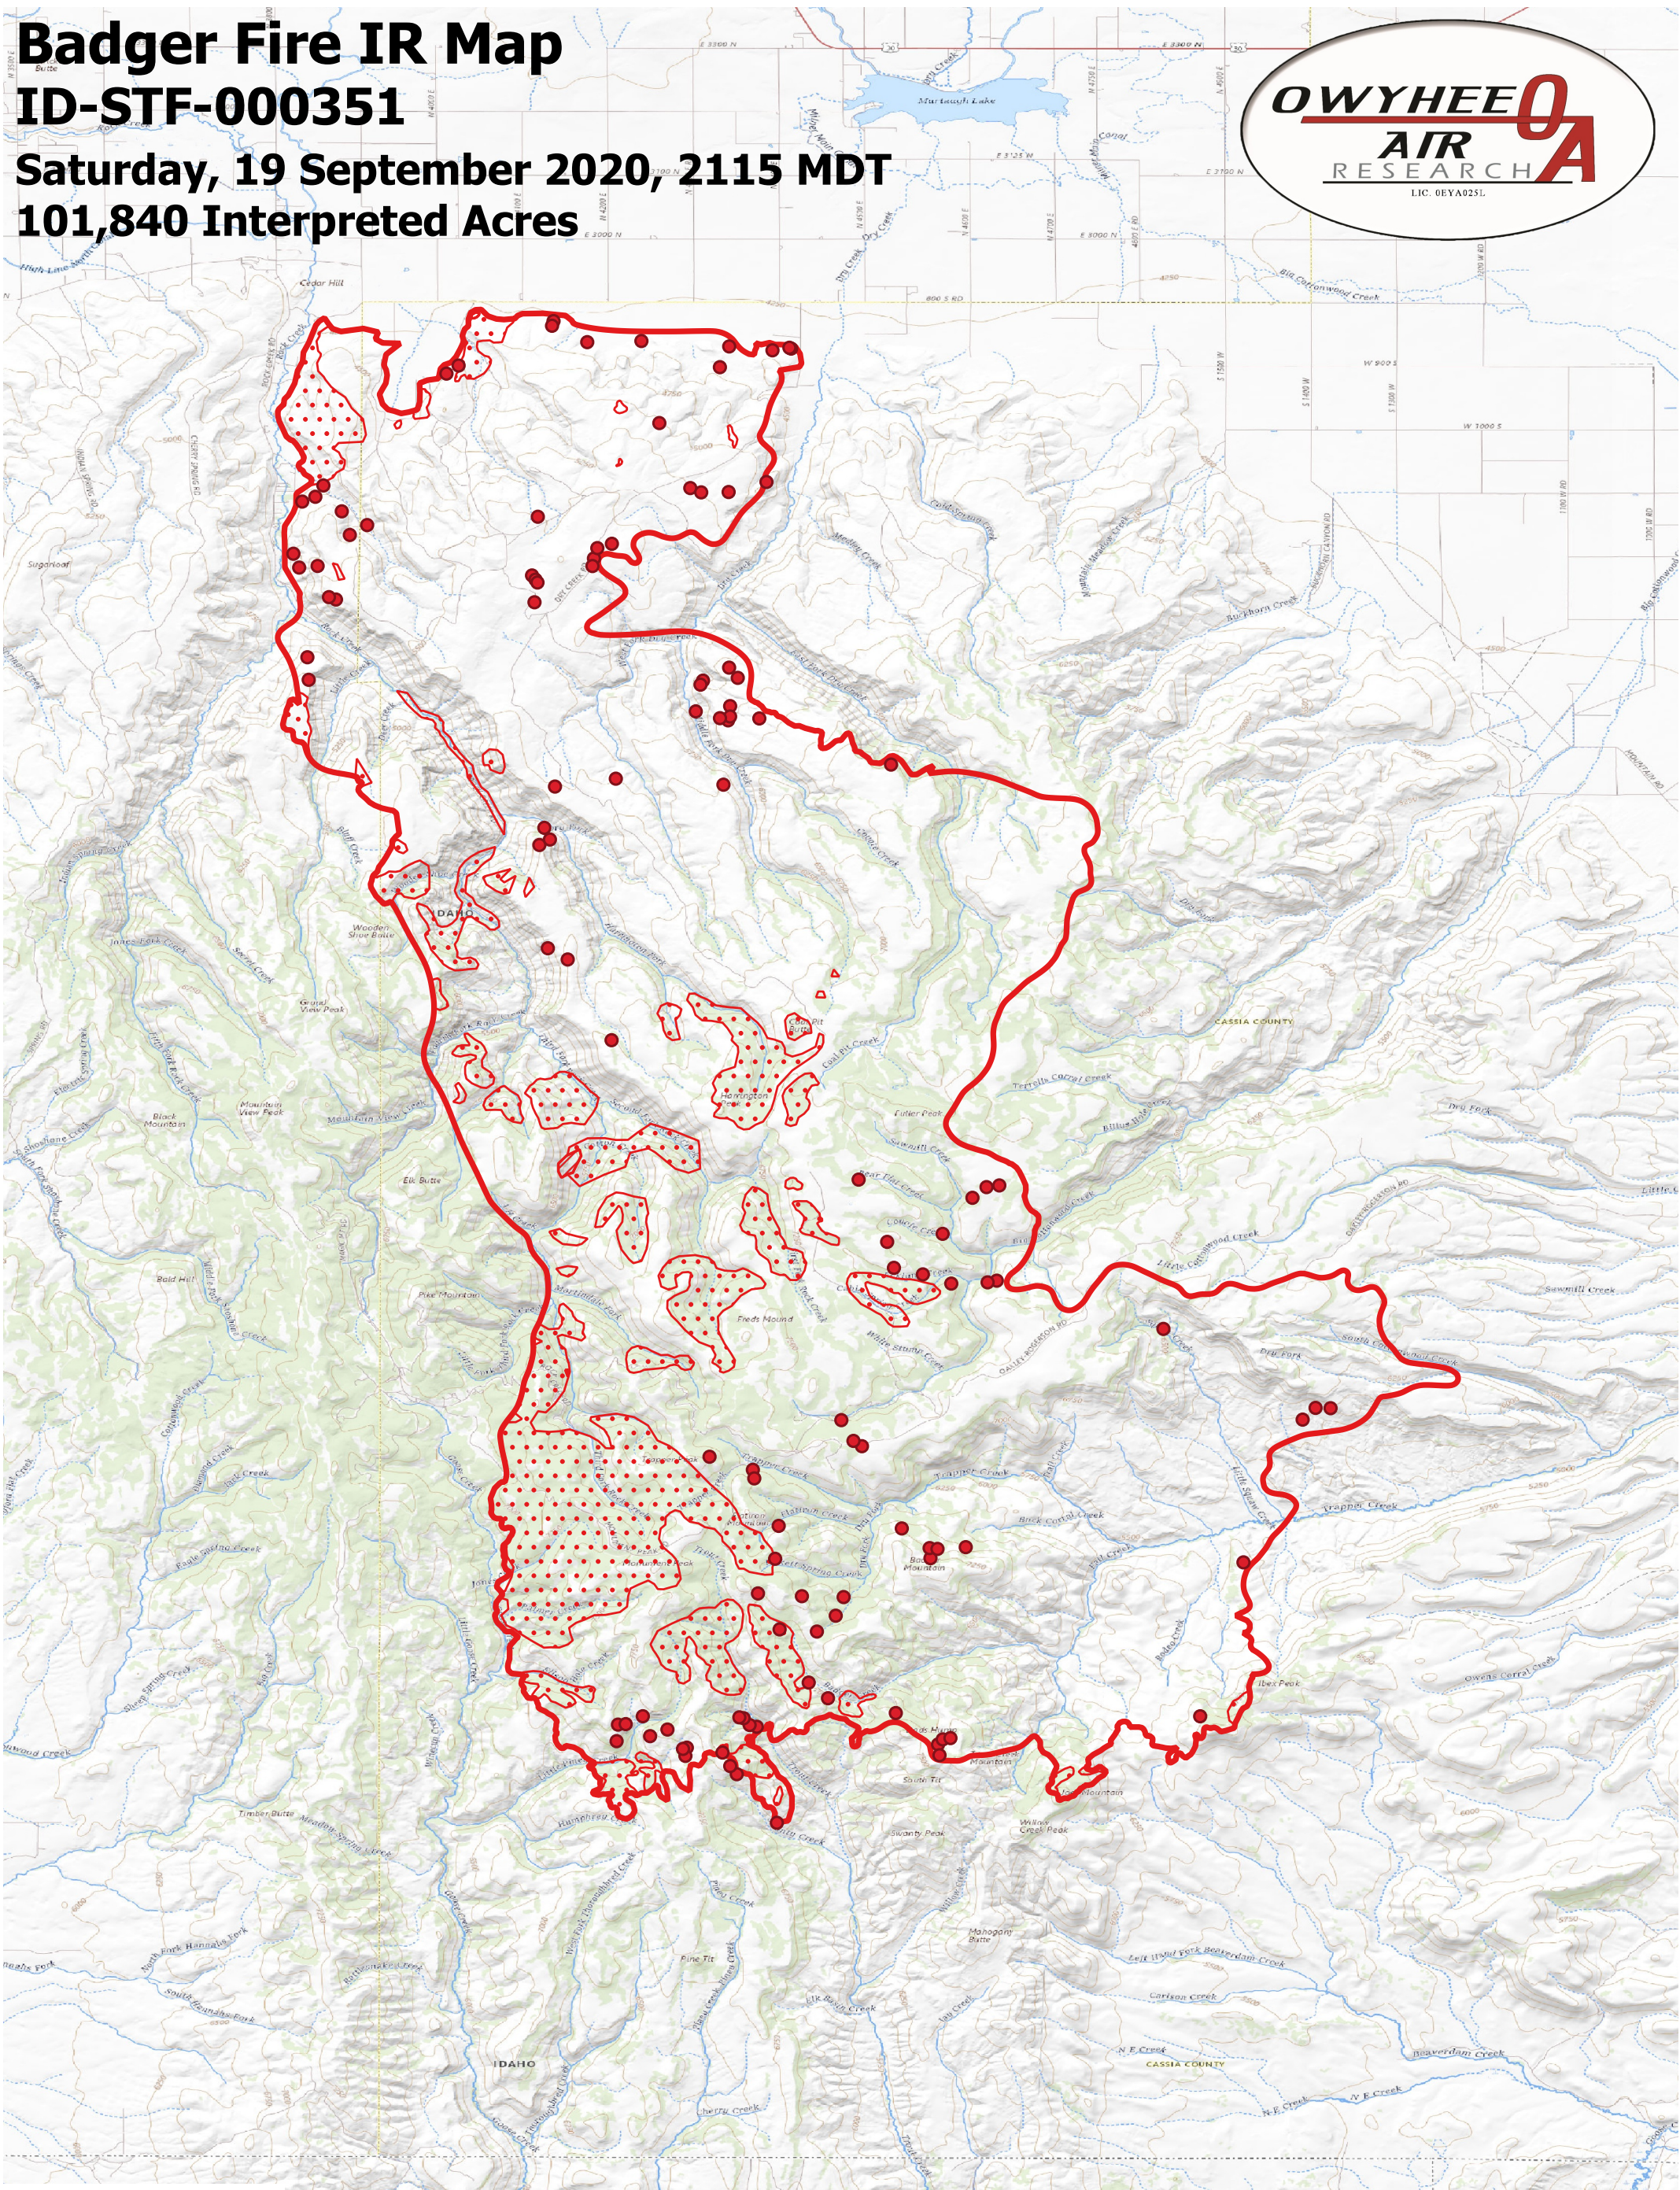

Badger Fire IR Map

ID-STF-000351

Saturday, 19 September 2020, 2115 MDT

101,840 Interpreted Acres

- Legend**
- IR Isolated Heat
 - Burn Perimeter
 - ▨ IR Scattered Heat
 - ▩ IR Intense Heat

Scale: 1:80,000
Projection: WGS 84
Produced by Owyhee Air Research, Inc.
IR Interpreter: C. Merriman
fire@owyheeair.com (208) 442-5405