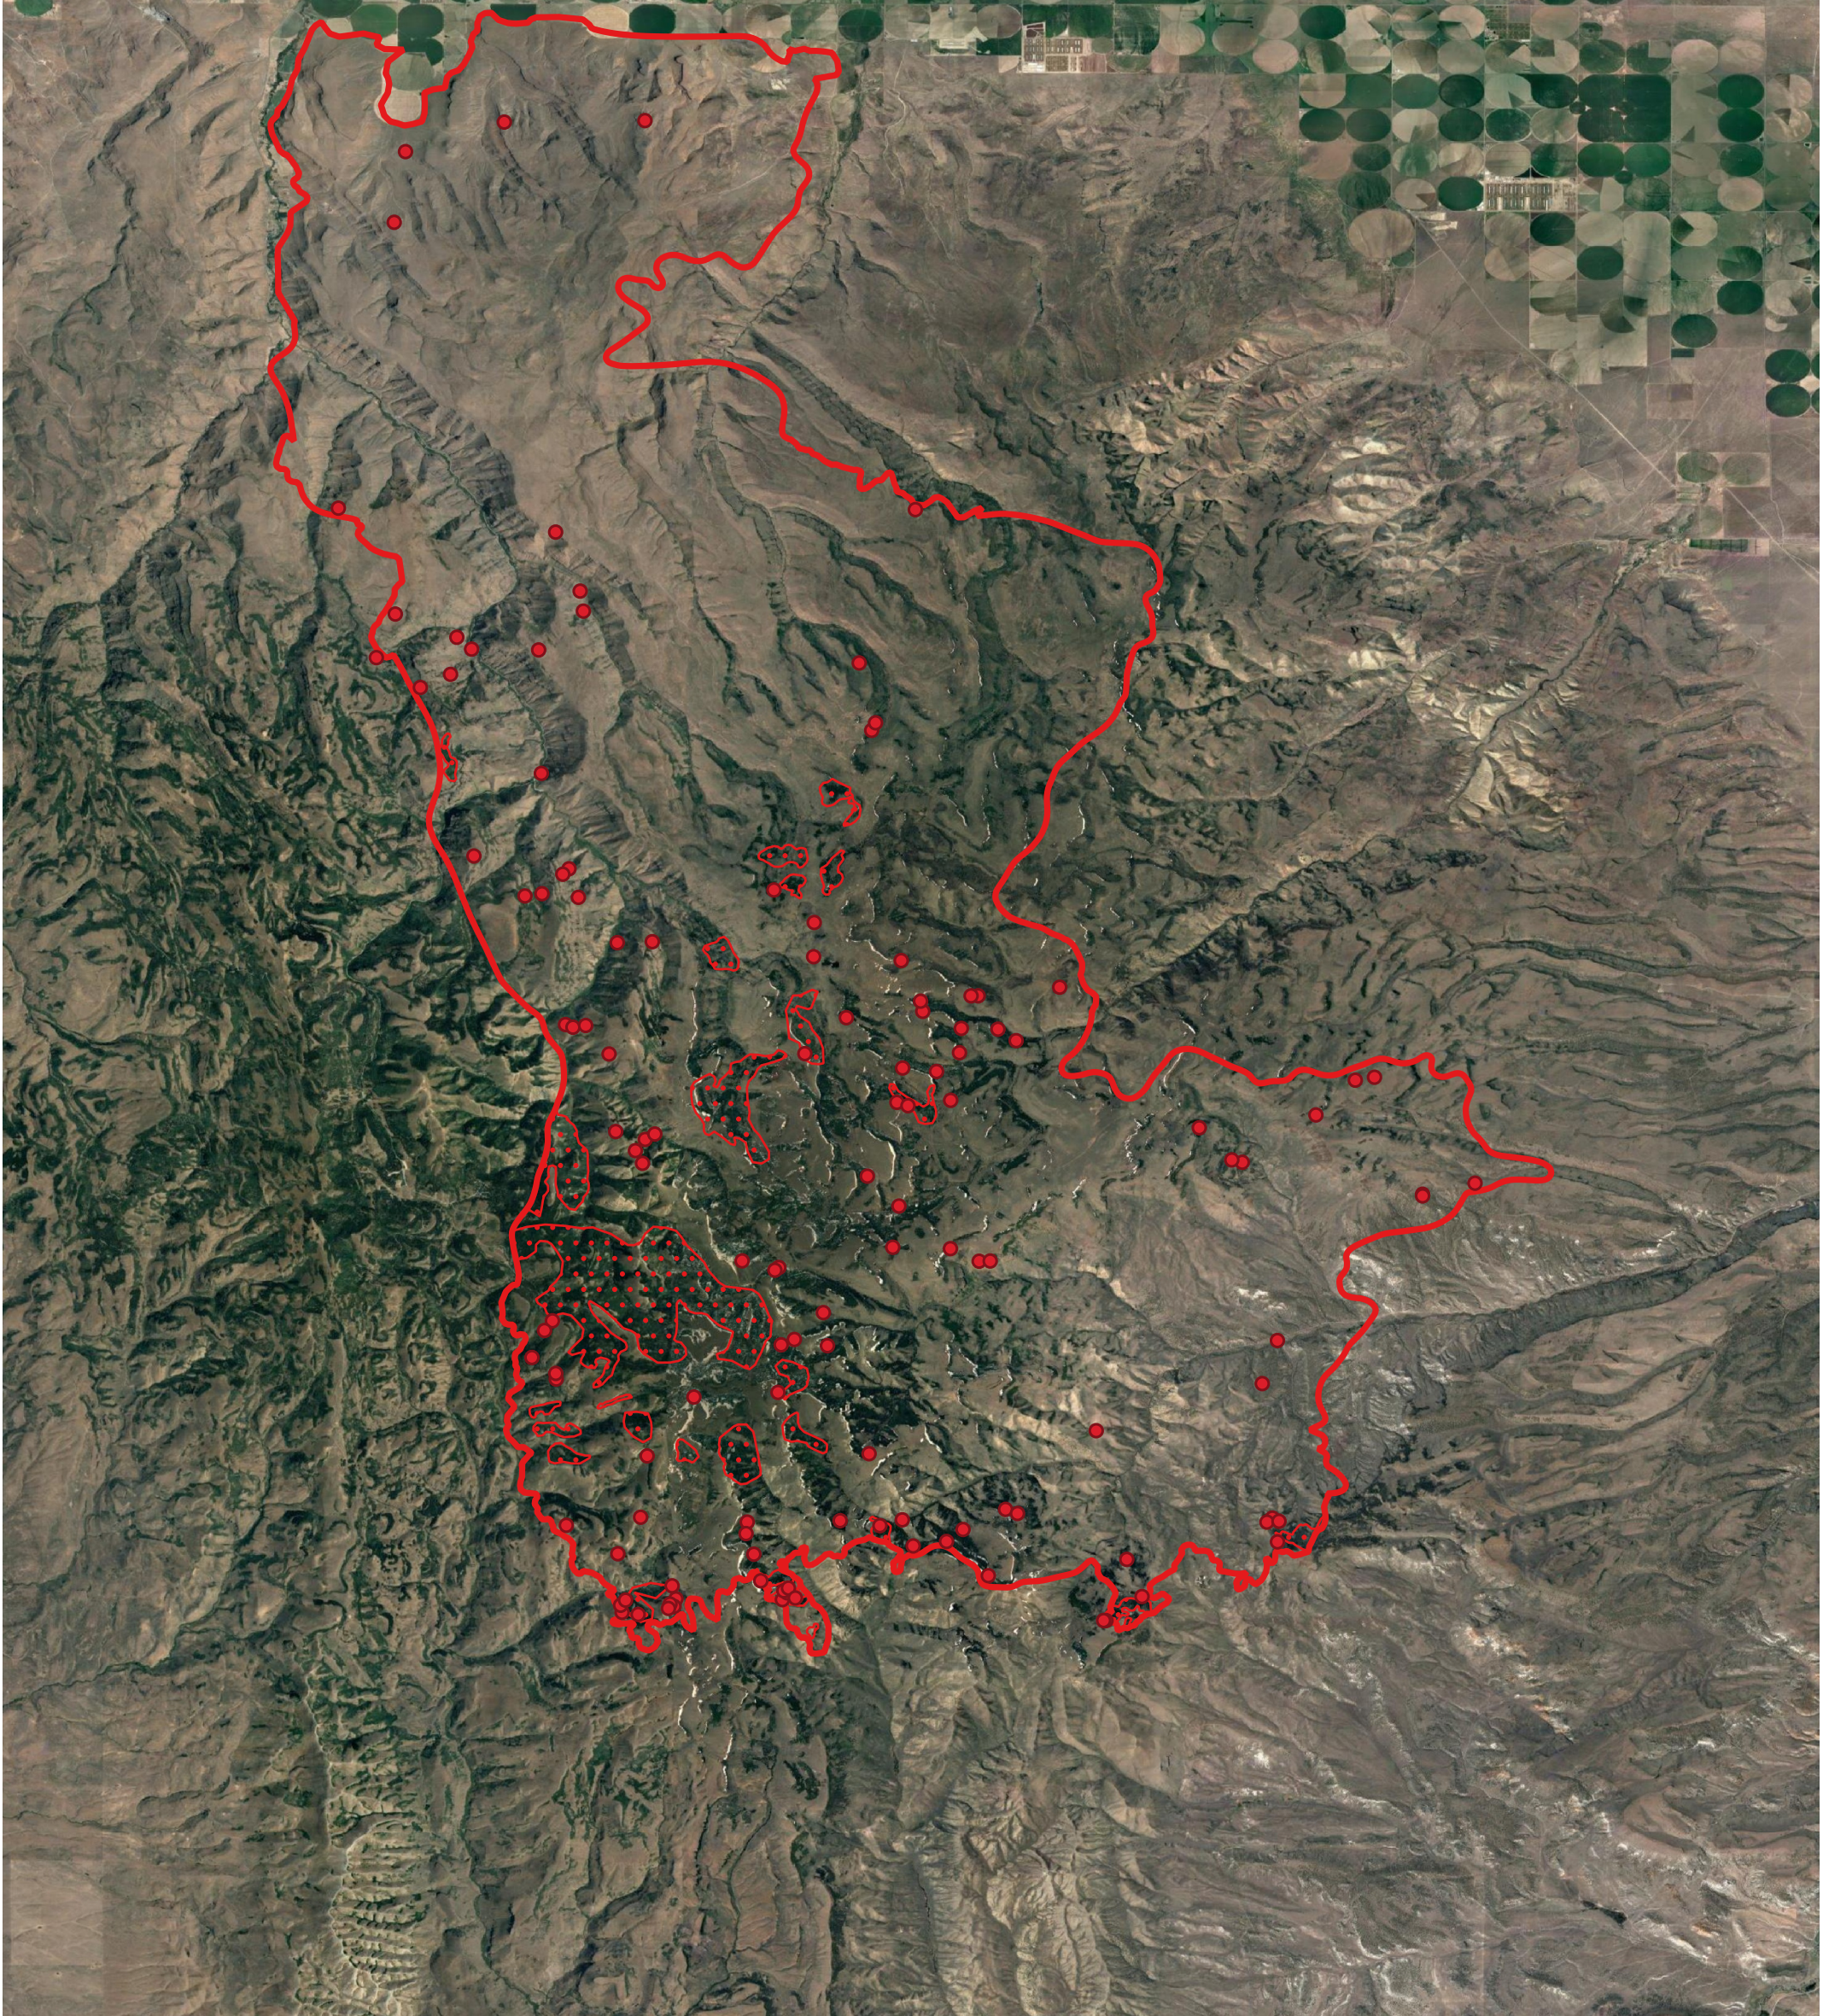

# Badger Fire IR Map

## ID-STF-000351

Monday, 21 September 2020, 0015 MDT  
101,840 Interpreted Acres

### Legend

- IR Isolated Heat
- ▭ Burn Perimeter
- ▭ IR Scattered Heat

Scale: 1:80,000

Projection: WGS 84

Produced by Owyhee Air Research, Inc.

IR Interpreter: C. Merriman

fire@owyheeair.com (208) 442-5405