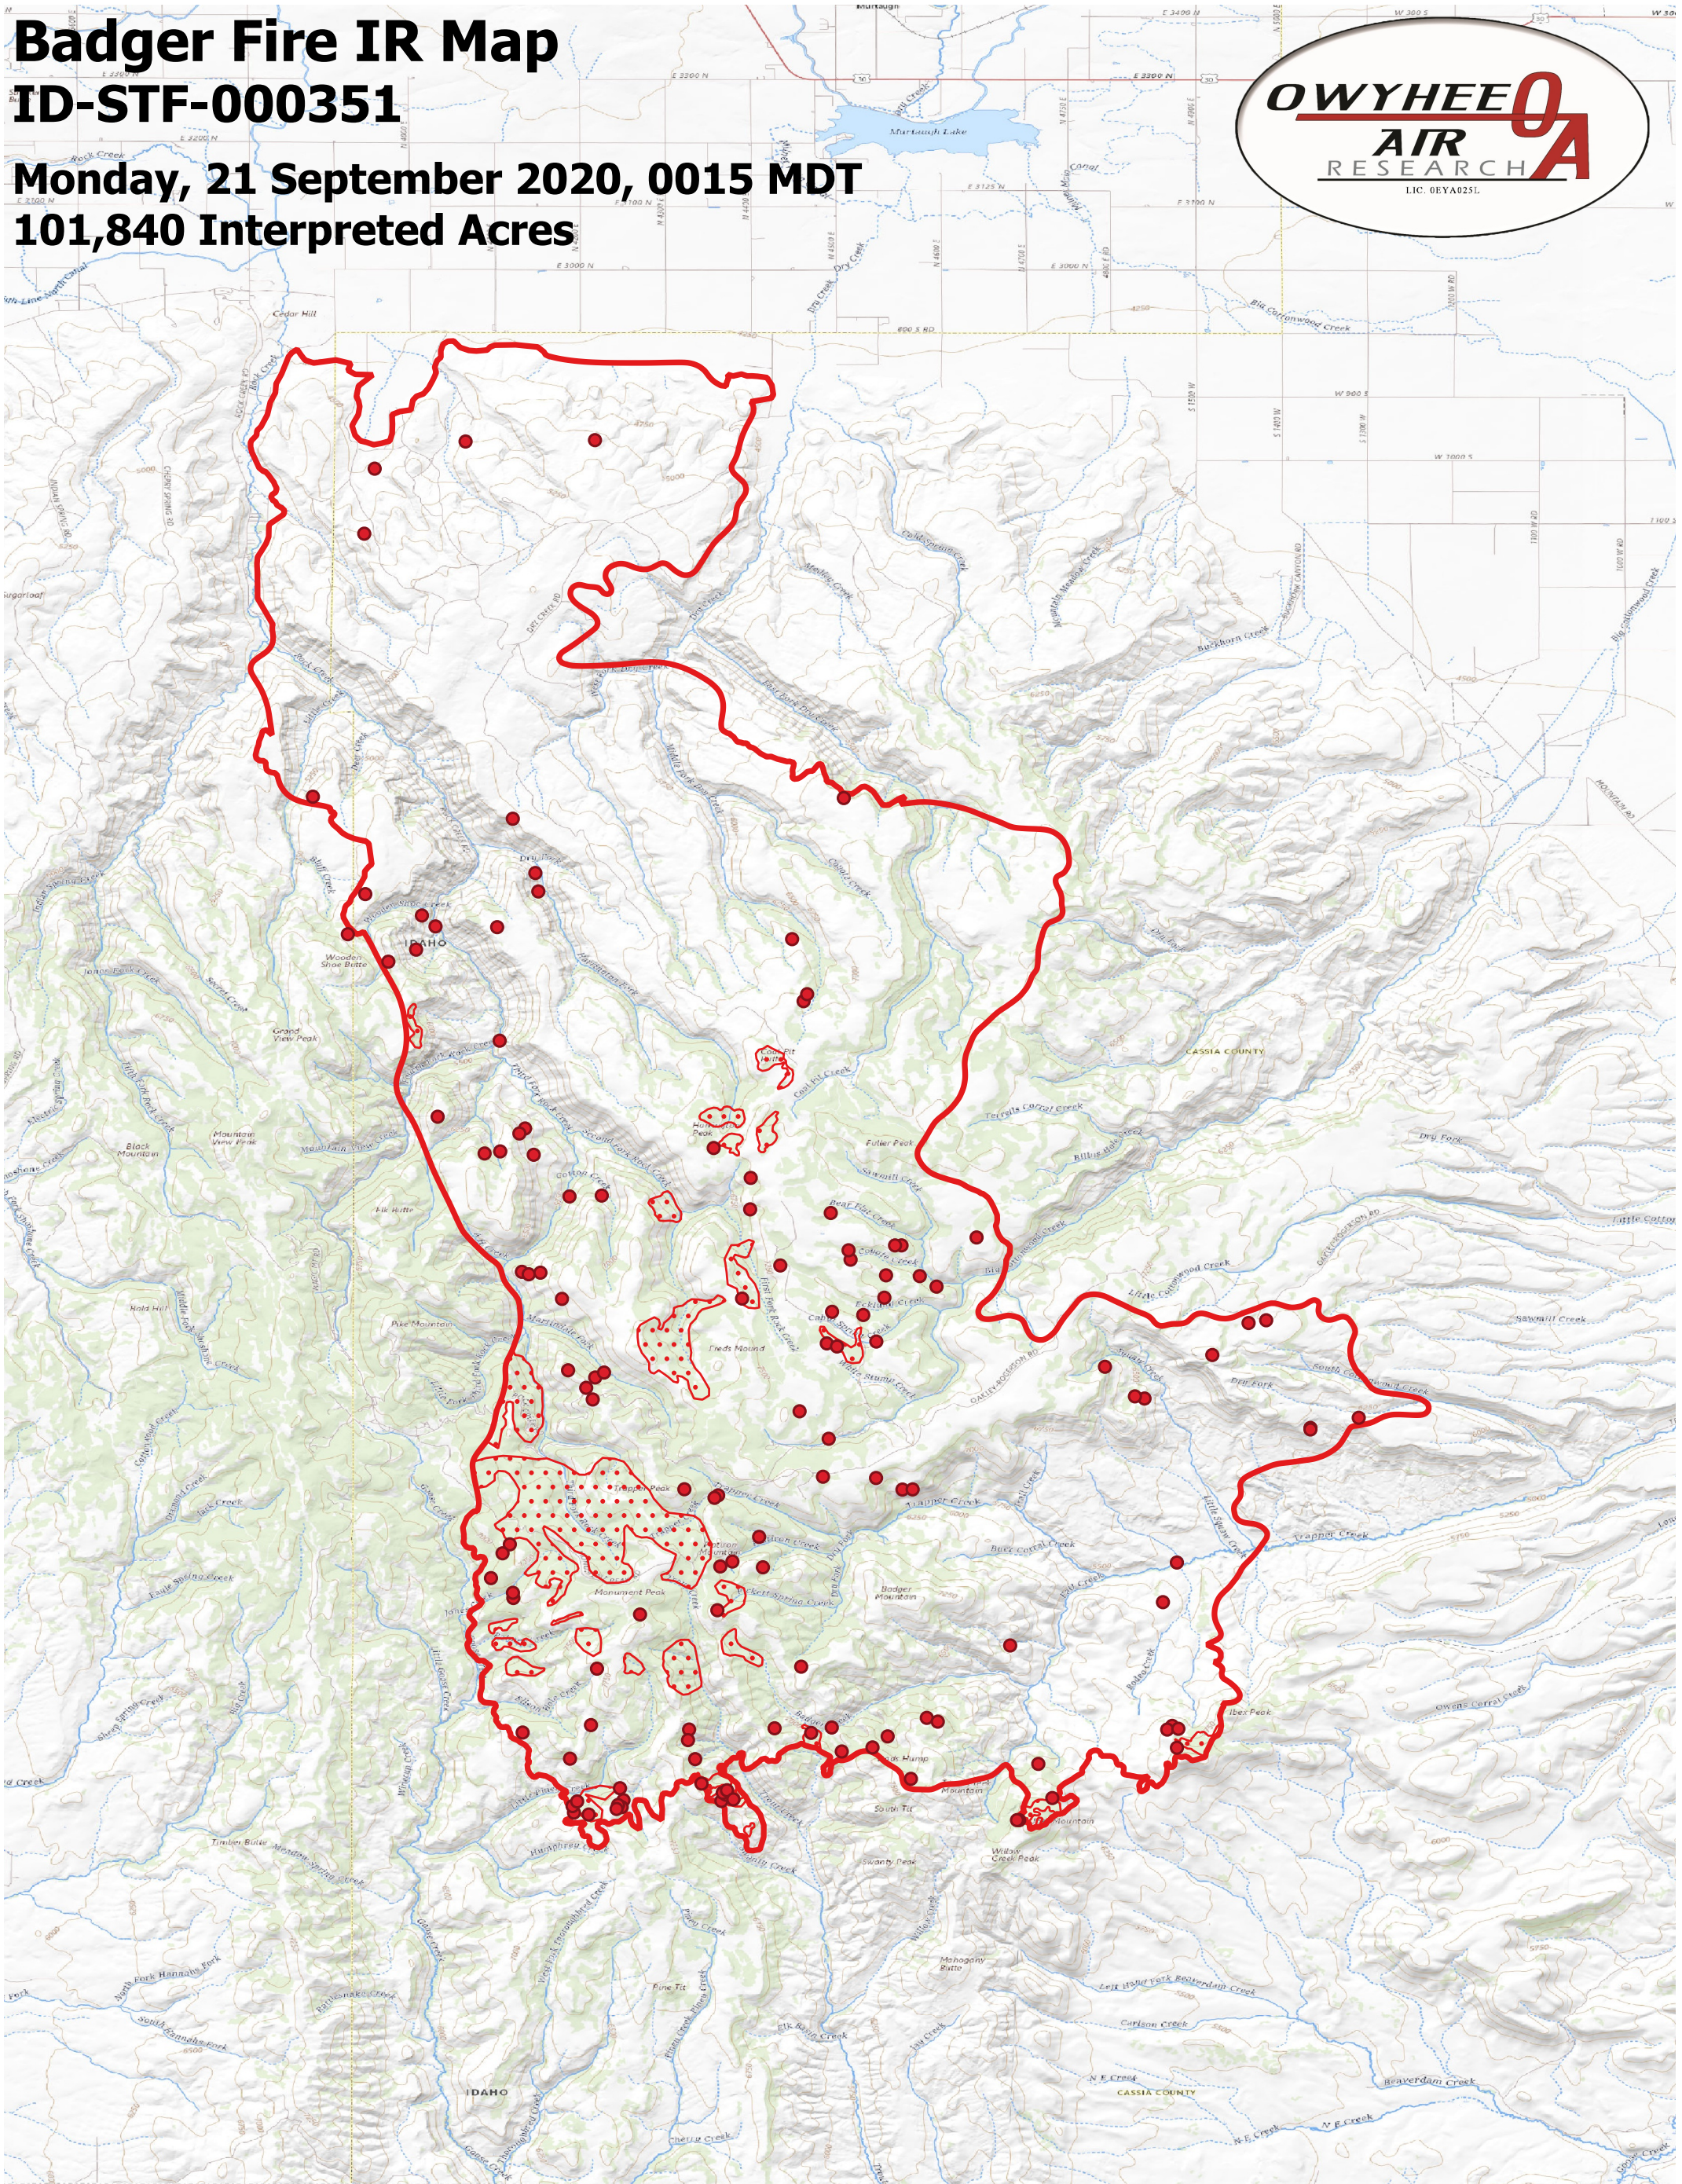

Badger Fire IR Map

ID-STF-000351

Monday, 21 September 2020, 0015 MDT

101,840 Interpreted Acres

Legend

- IR Isolated Heat
- ▭ Burn Perimeter
- ▭ IR Scattered Heat

Scale: 1:80,000

Projection: WGS 84