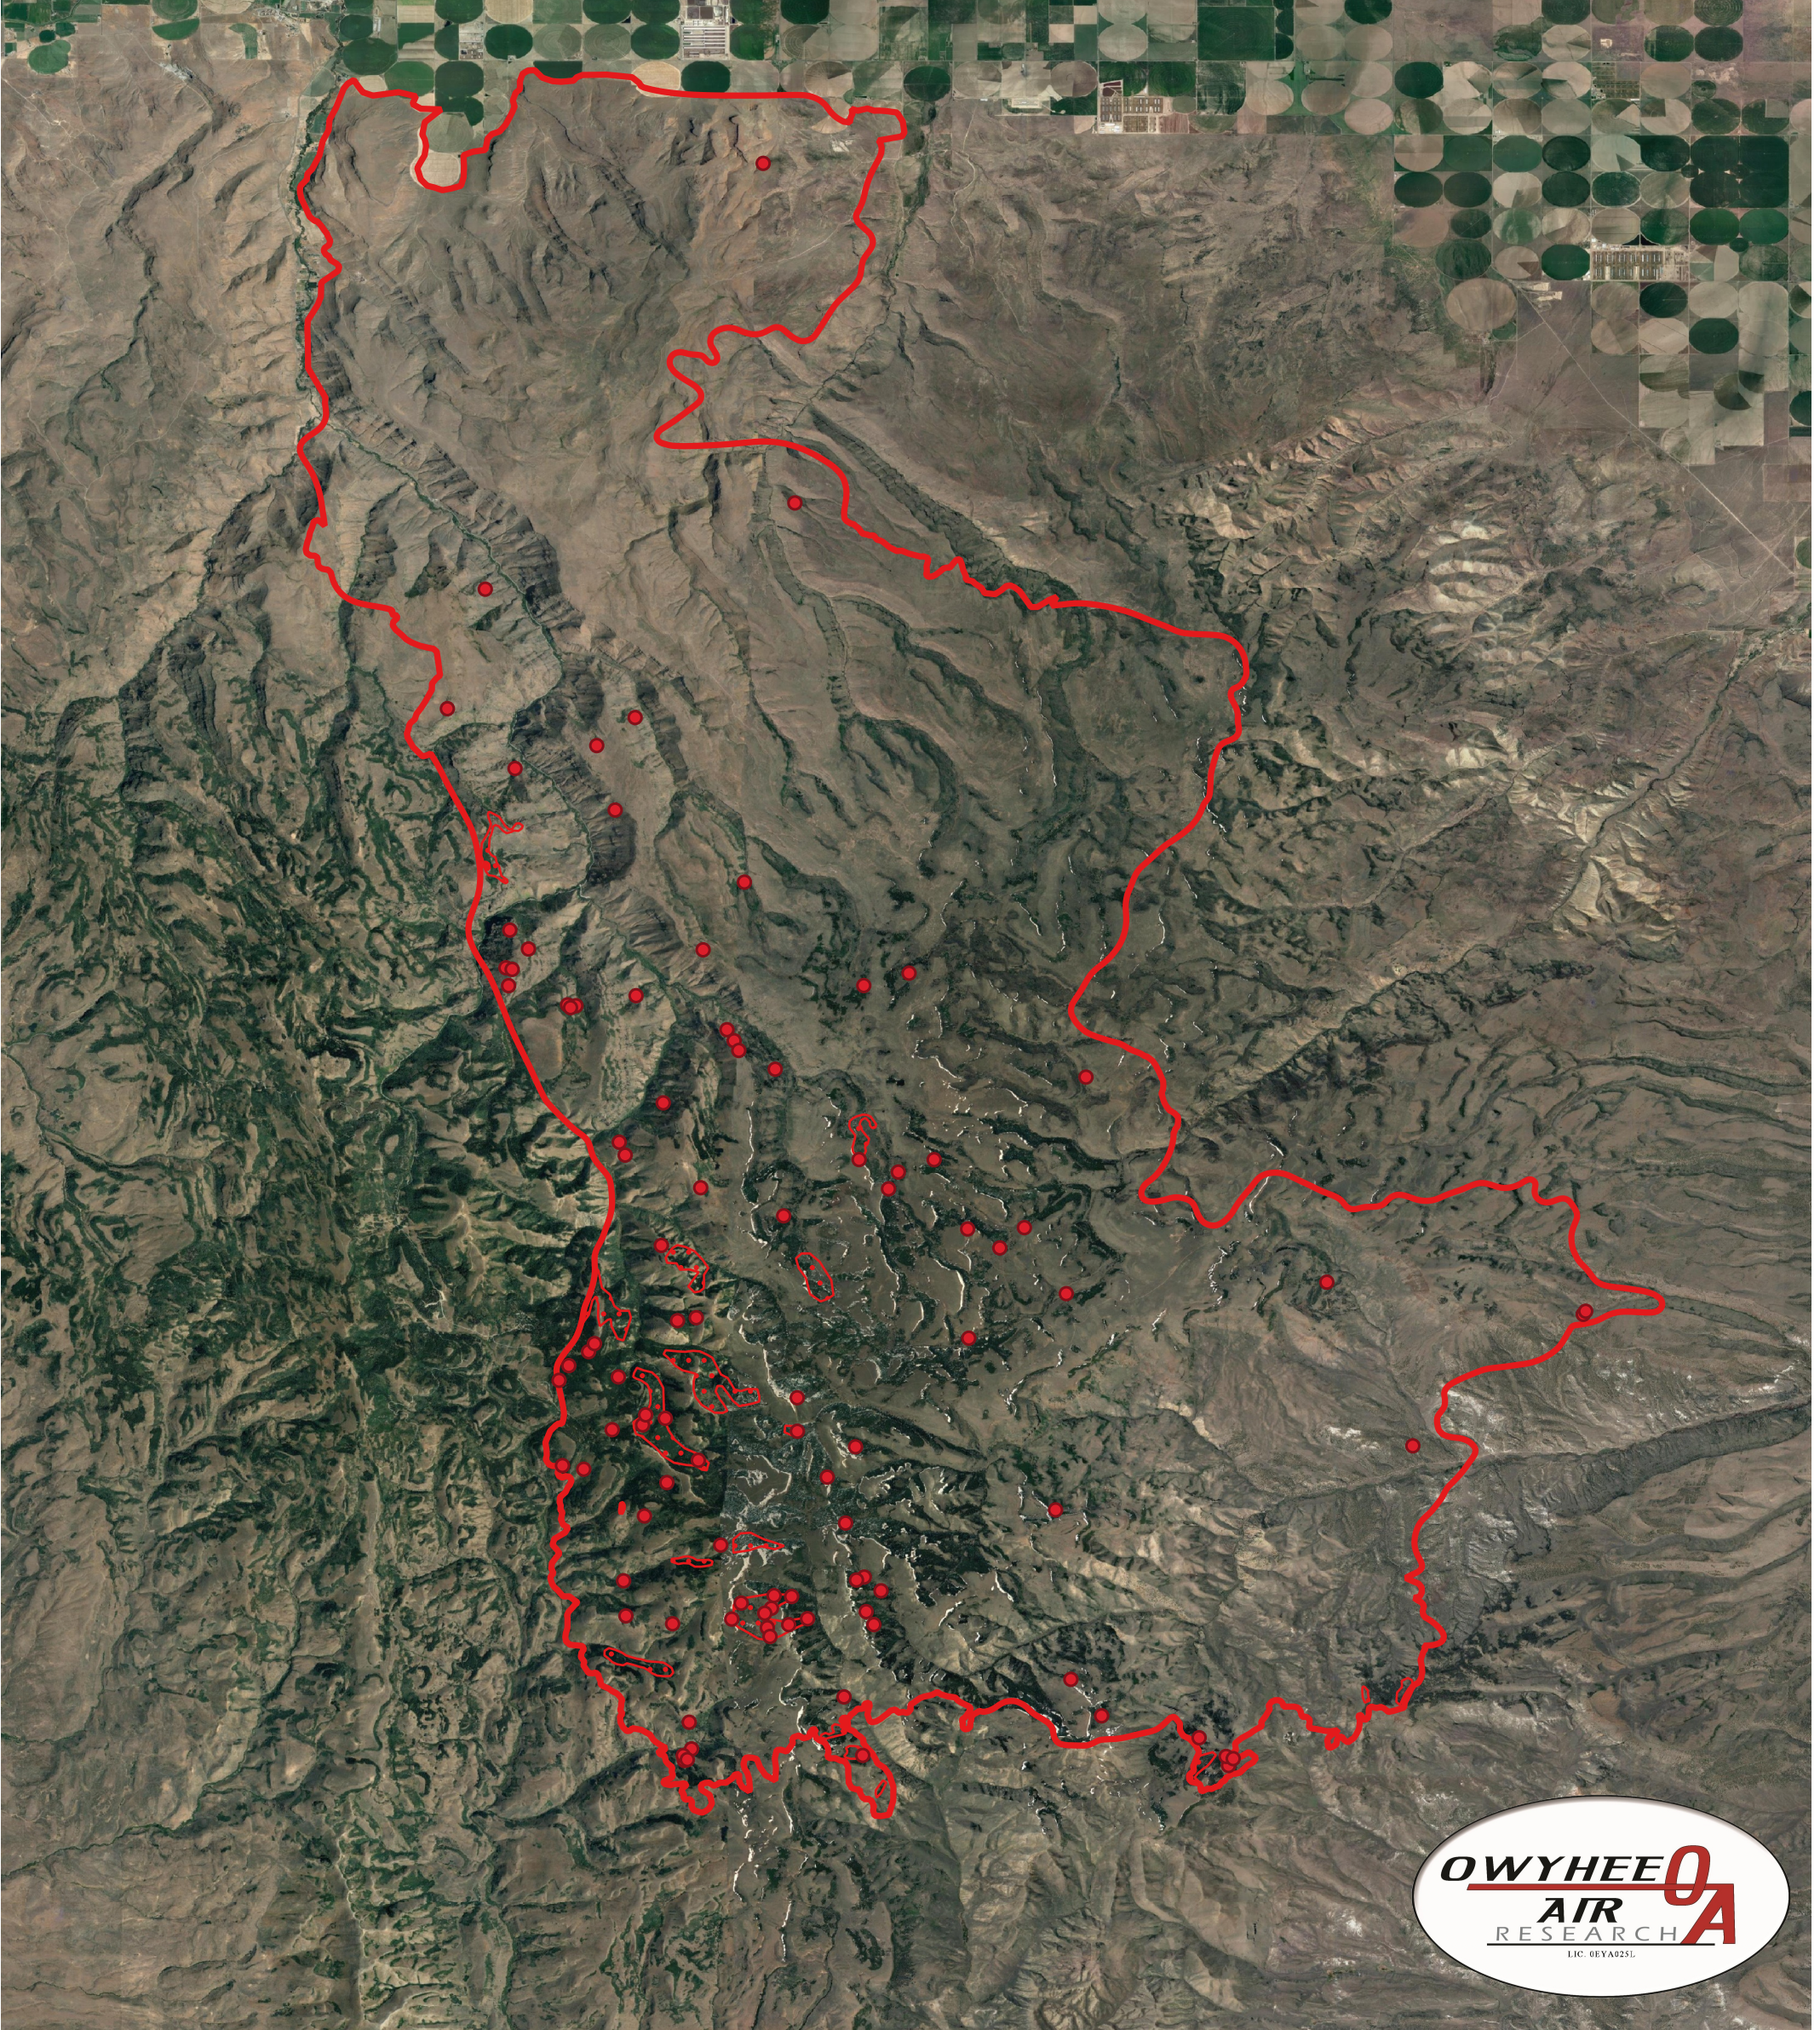

Badger Fire IR Map

ID-STF-000351

Tuesday, 22 September 2020 0200 MDT

101,840 Interpreted Acres

Legend

- IR Isolated Heat
- ▭ IR Burn Perimeter
- ▨ IR Intense Heat
- ▤ IR Scattered Heat

Scale: 1:75,000

Projection: WGS 84