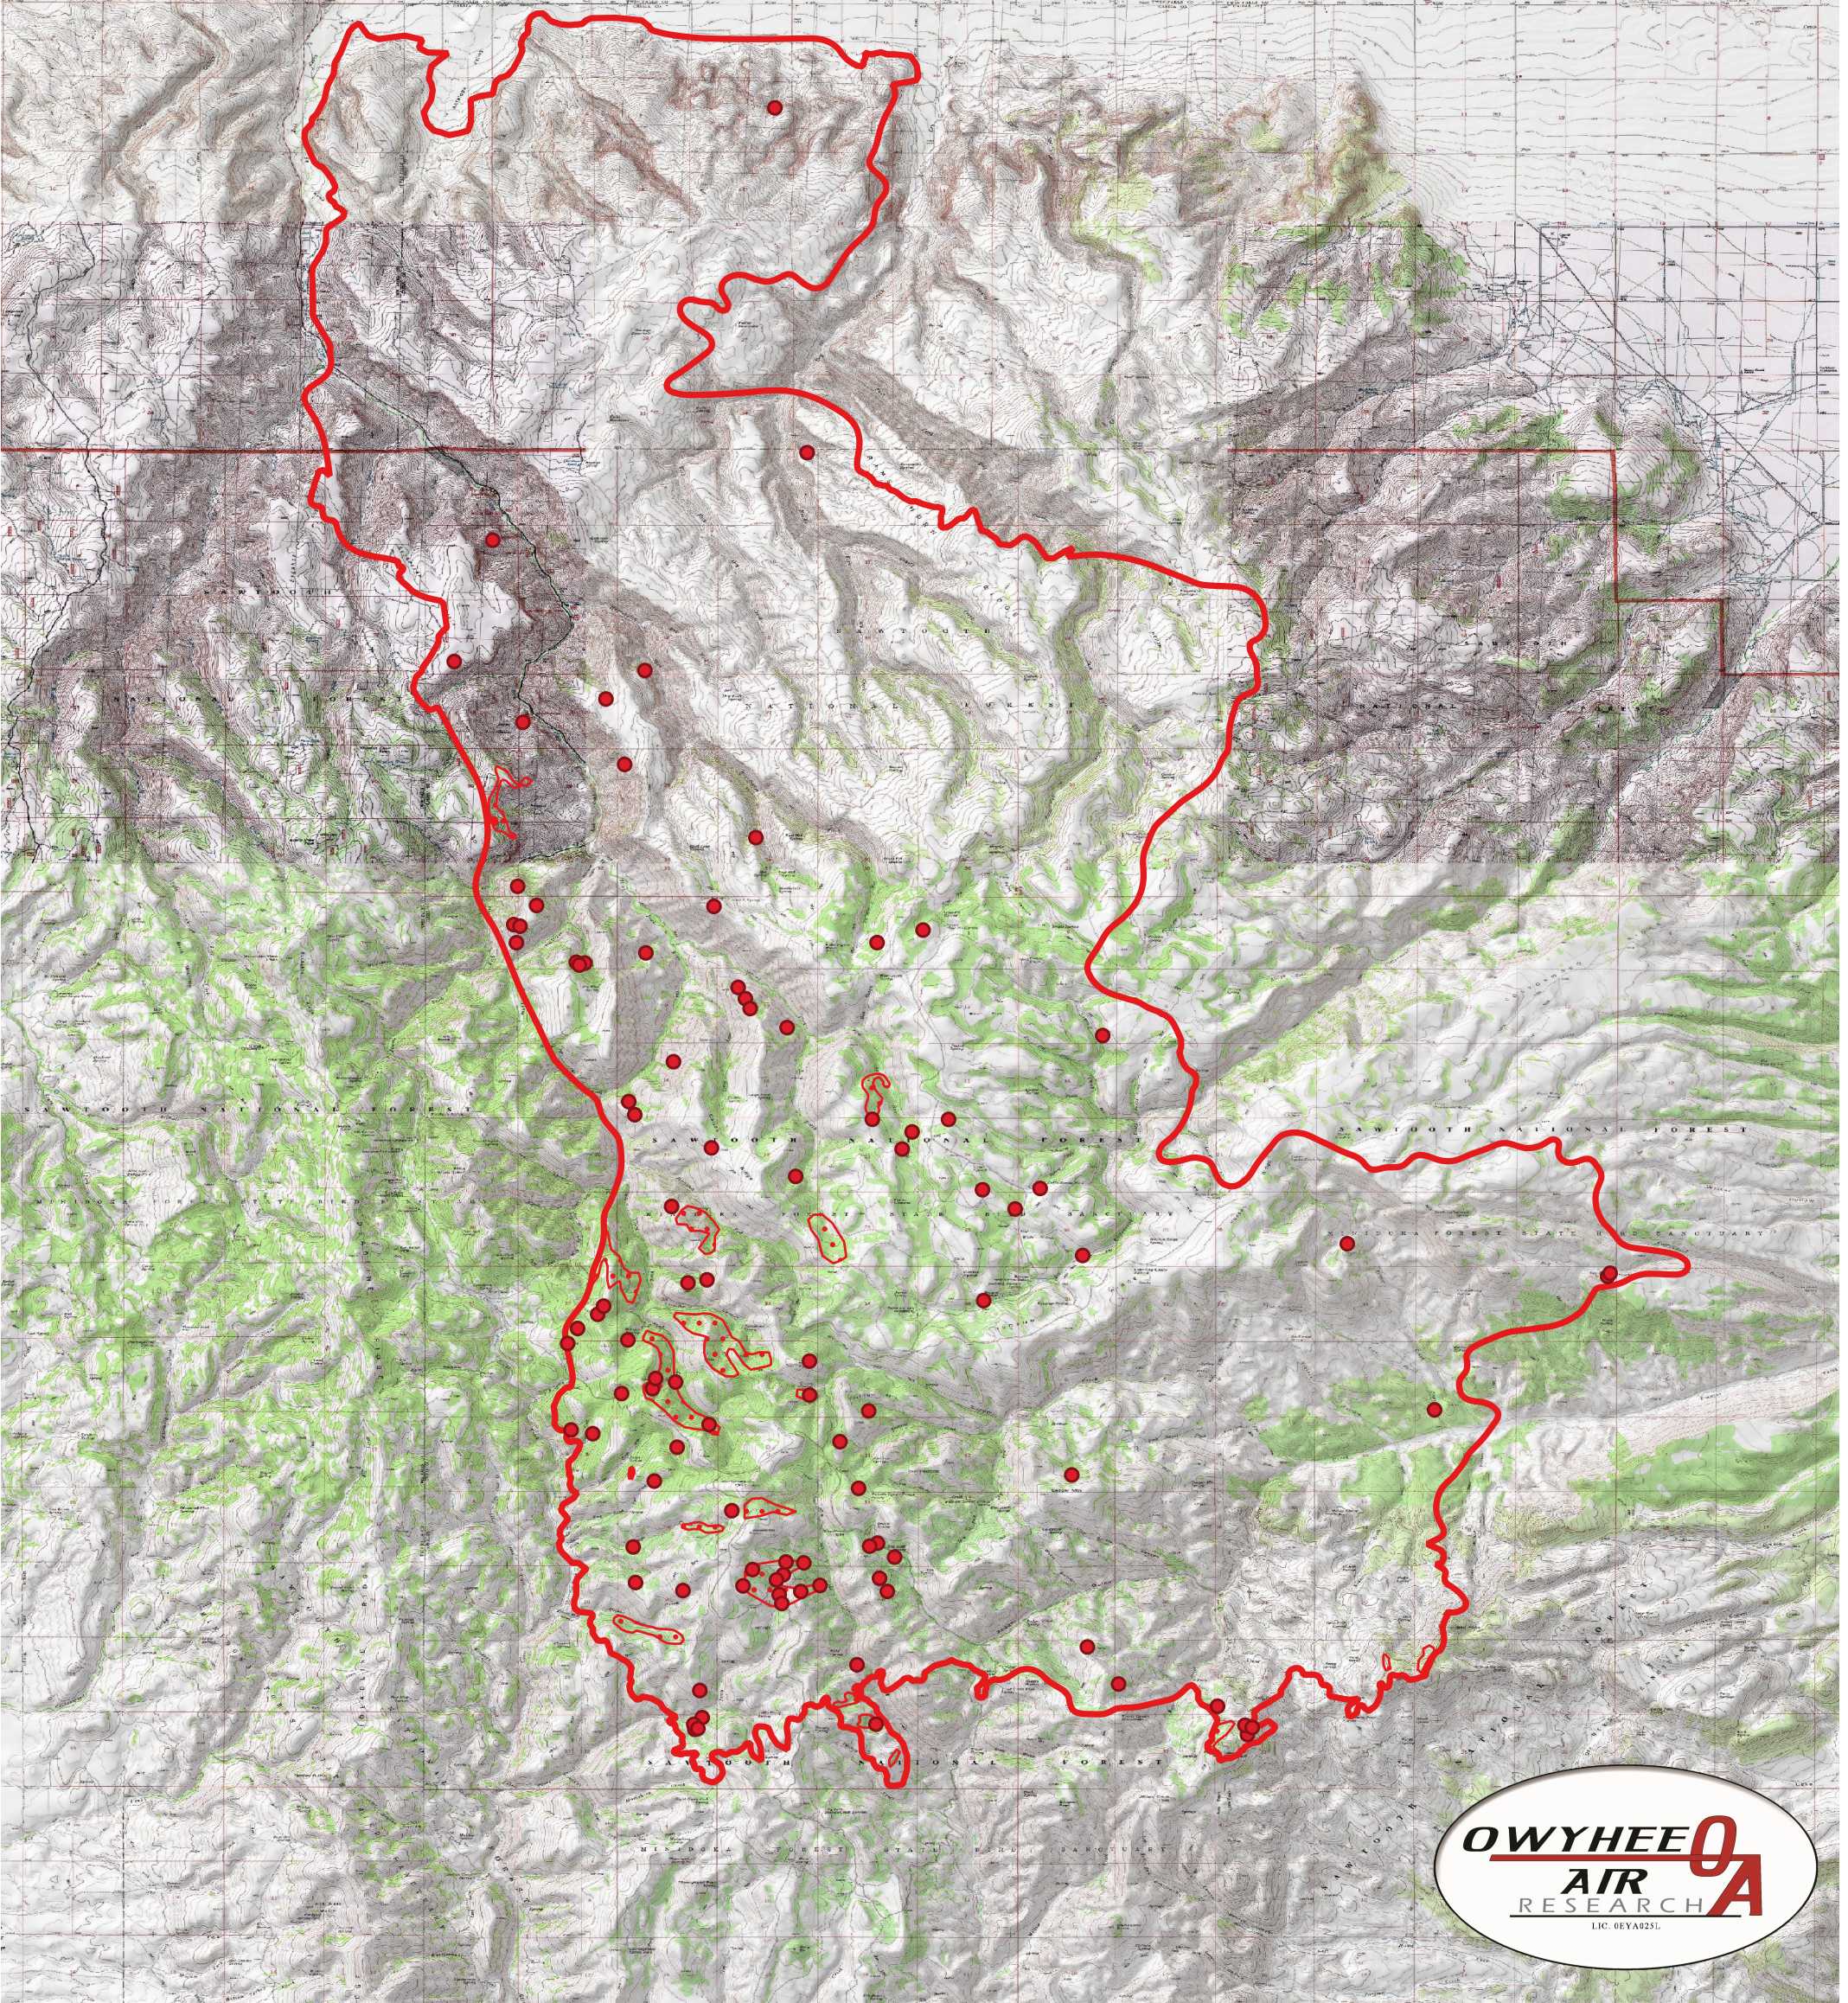

Badger Fire IR Map

ID-STF-000351

Tuesday, 22 September 2020 0200 MDT

101,840 Interpreted Acres

Legend

- IR Isolated Heat
- IR Burn Perimeter
- ▨ IR Intense Heat
- ⋯ IR Scattered Heat

Scale: 1:75,000

Projection: WGS 84