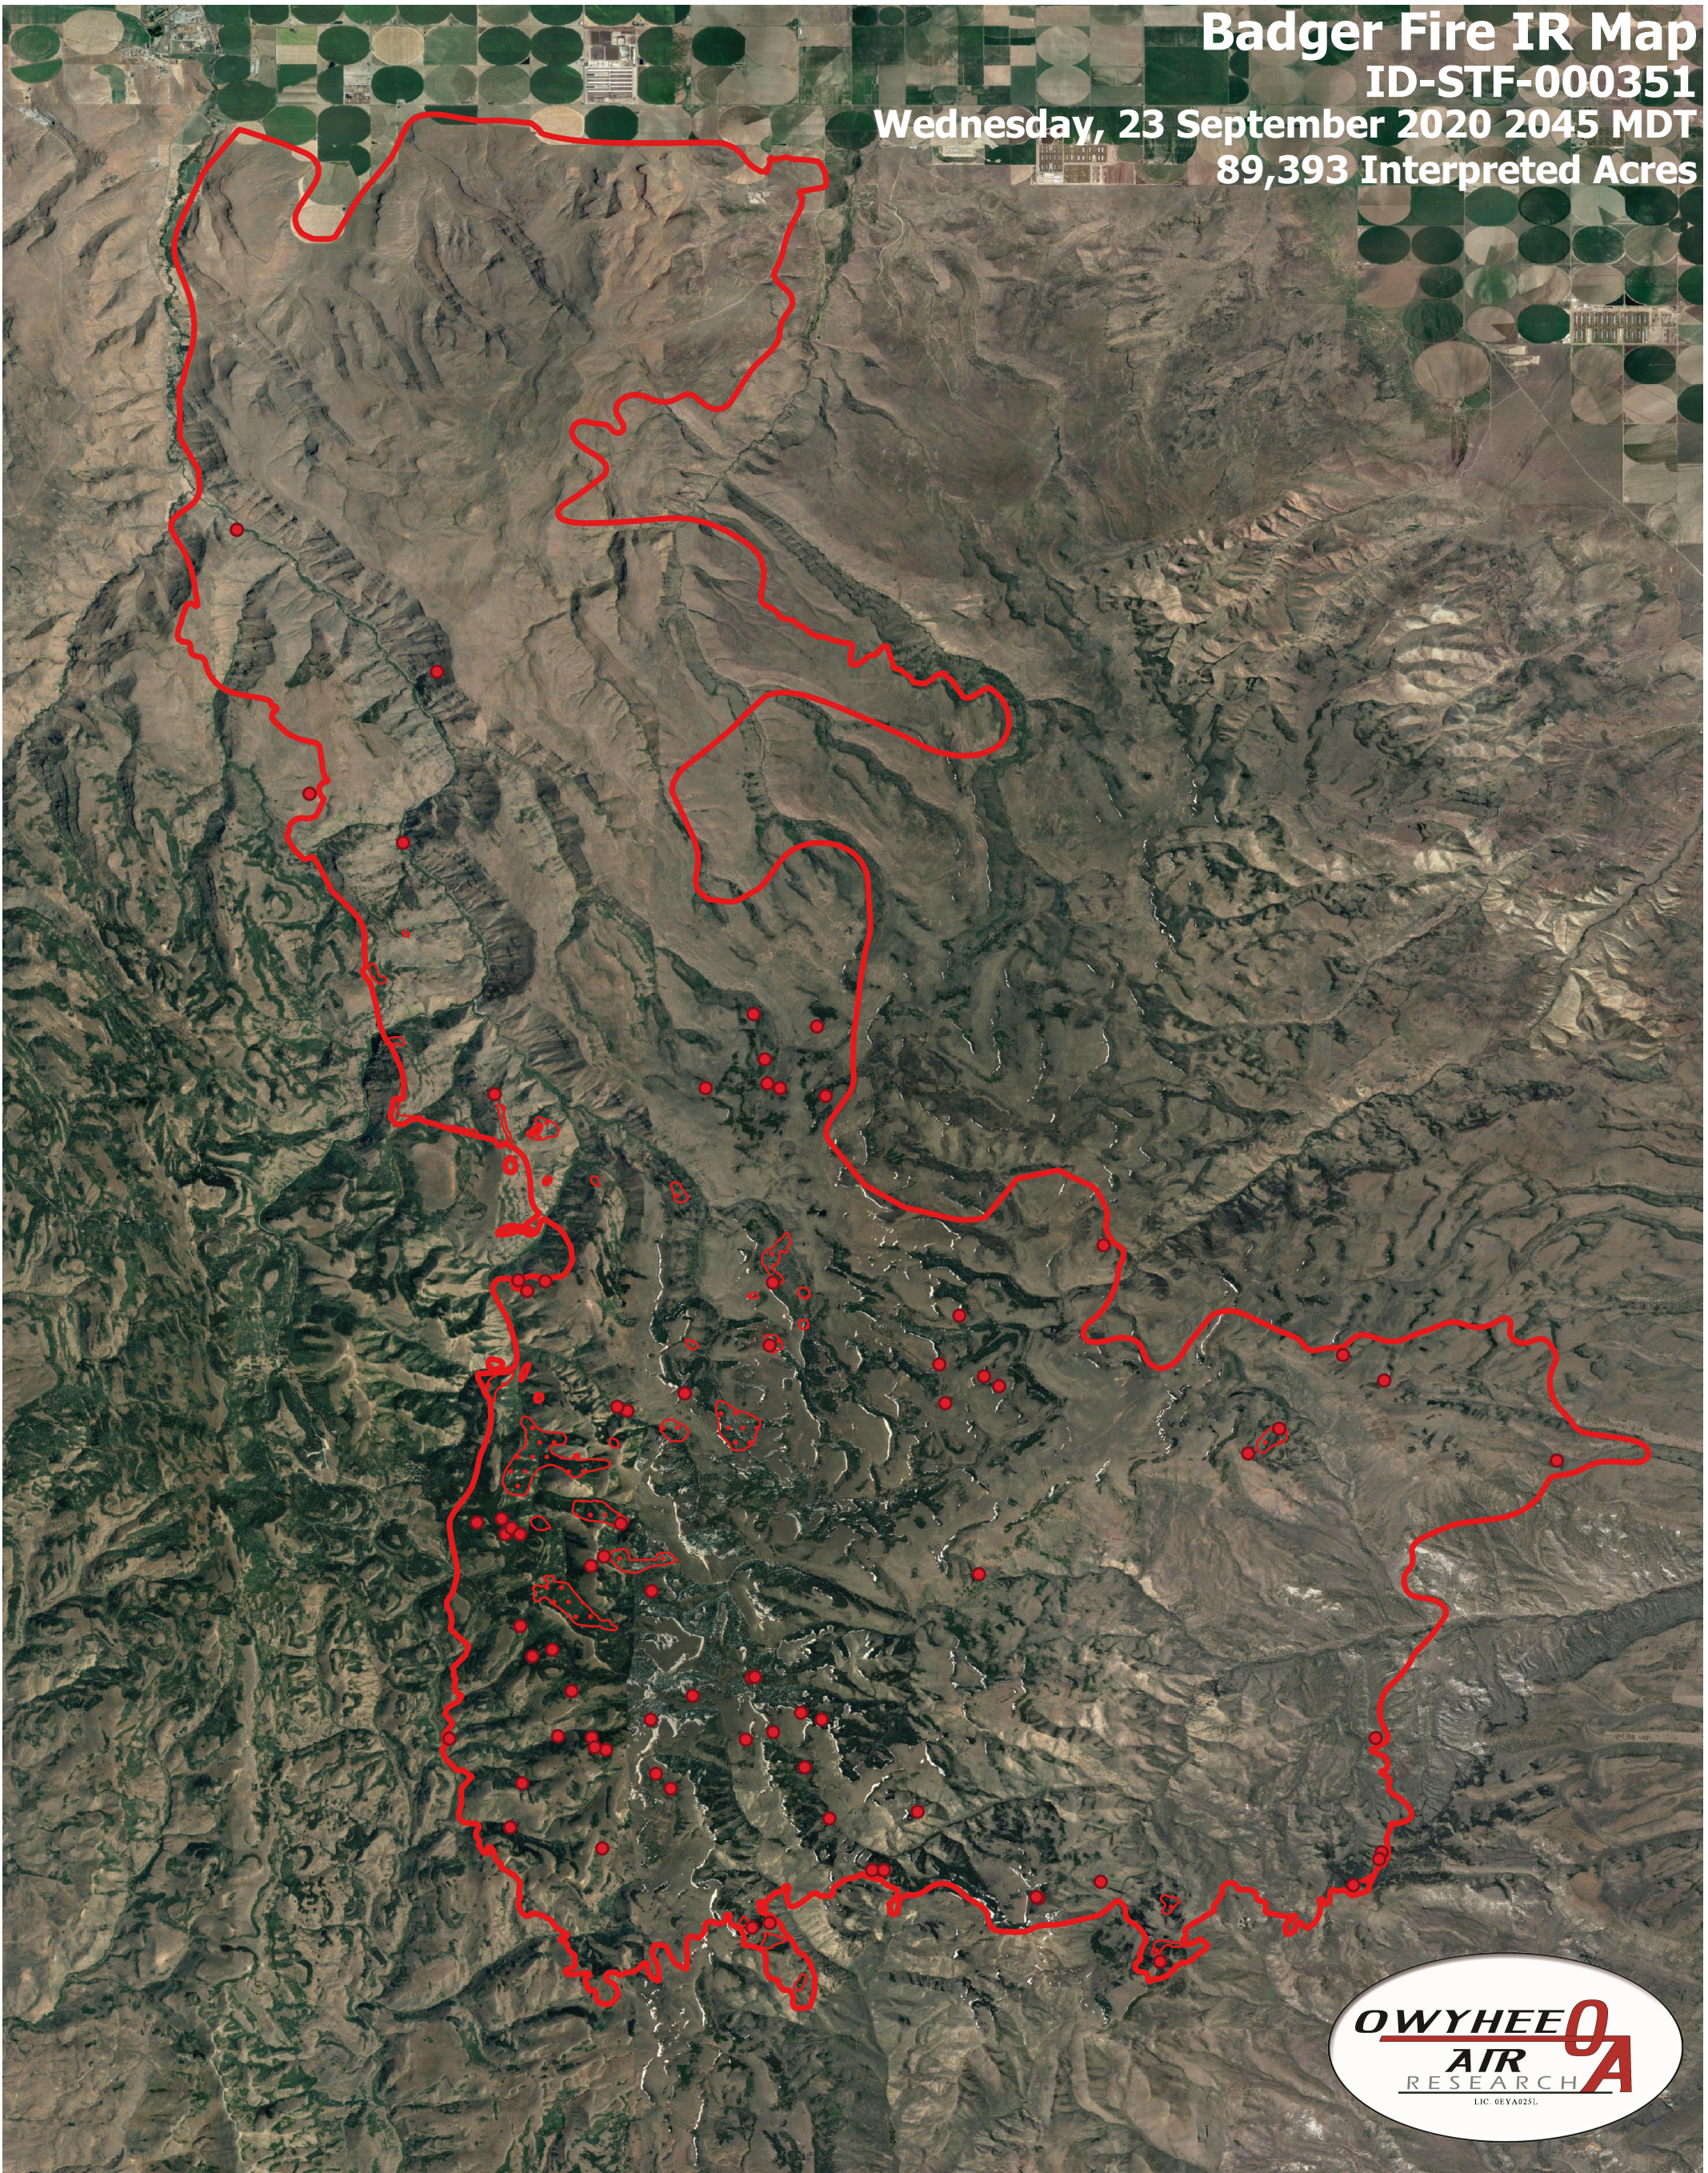

Badger Fire IR Map

ID-STF-000351

Wednesday, 23 September 2020 2045 MDT

89,393 Interpreted Acres

Legend

- IR Isolated Heat
- ▭ IR Burn Perimeter
- ▨ IR Intense Heat
- ⋯ IR Scattered Heat

Scale: 1:65,000
Projection: WGS 84
Produced by Owyhee Air Research, Inc.
IR Interpreter: C. Merriman
fire@owyheeair.com (208) 442-5405