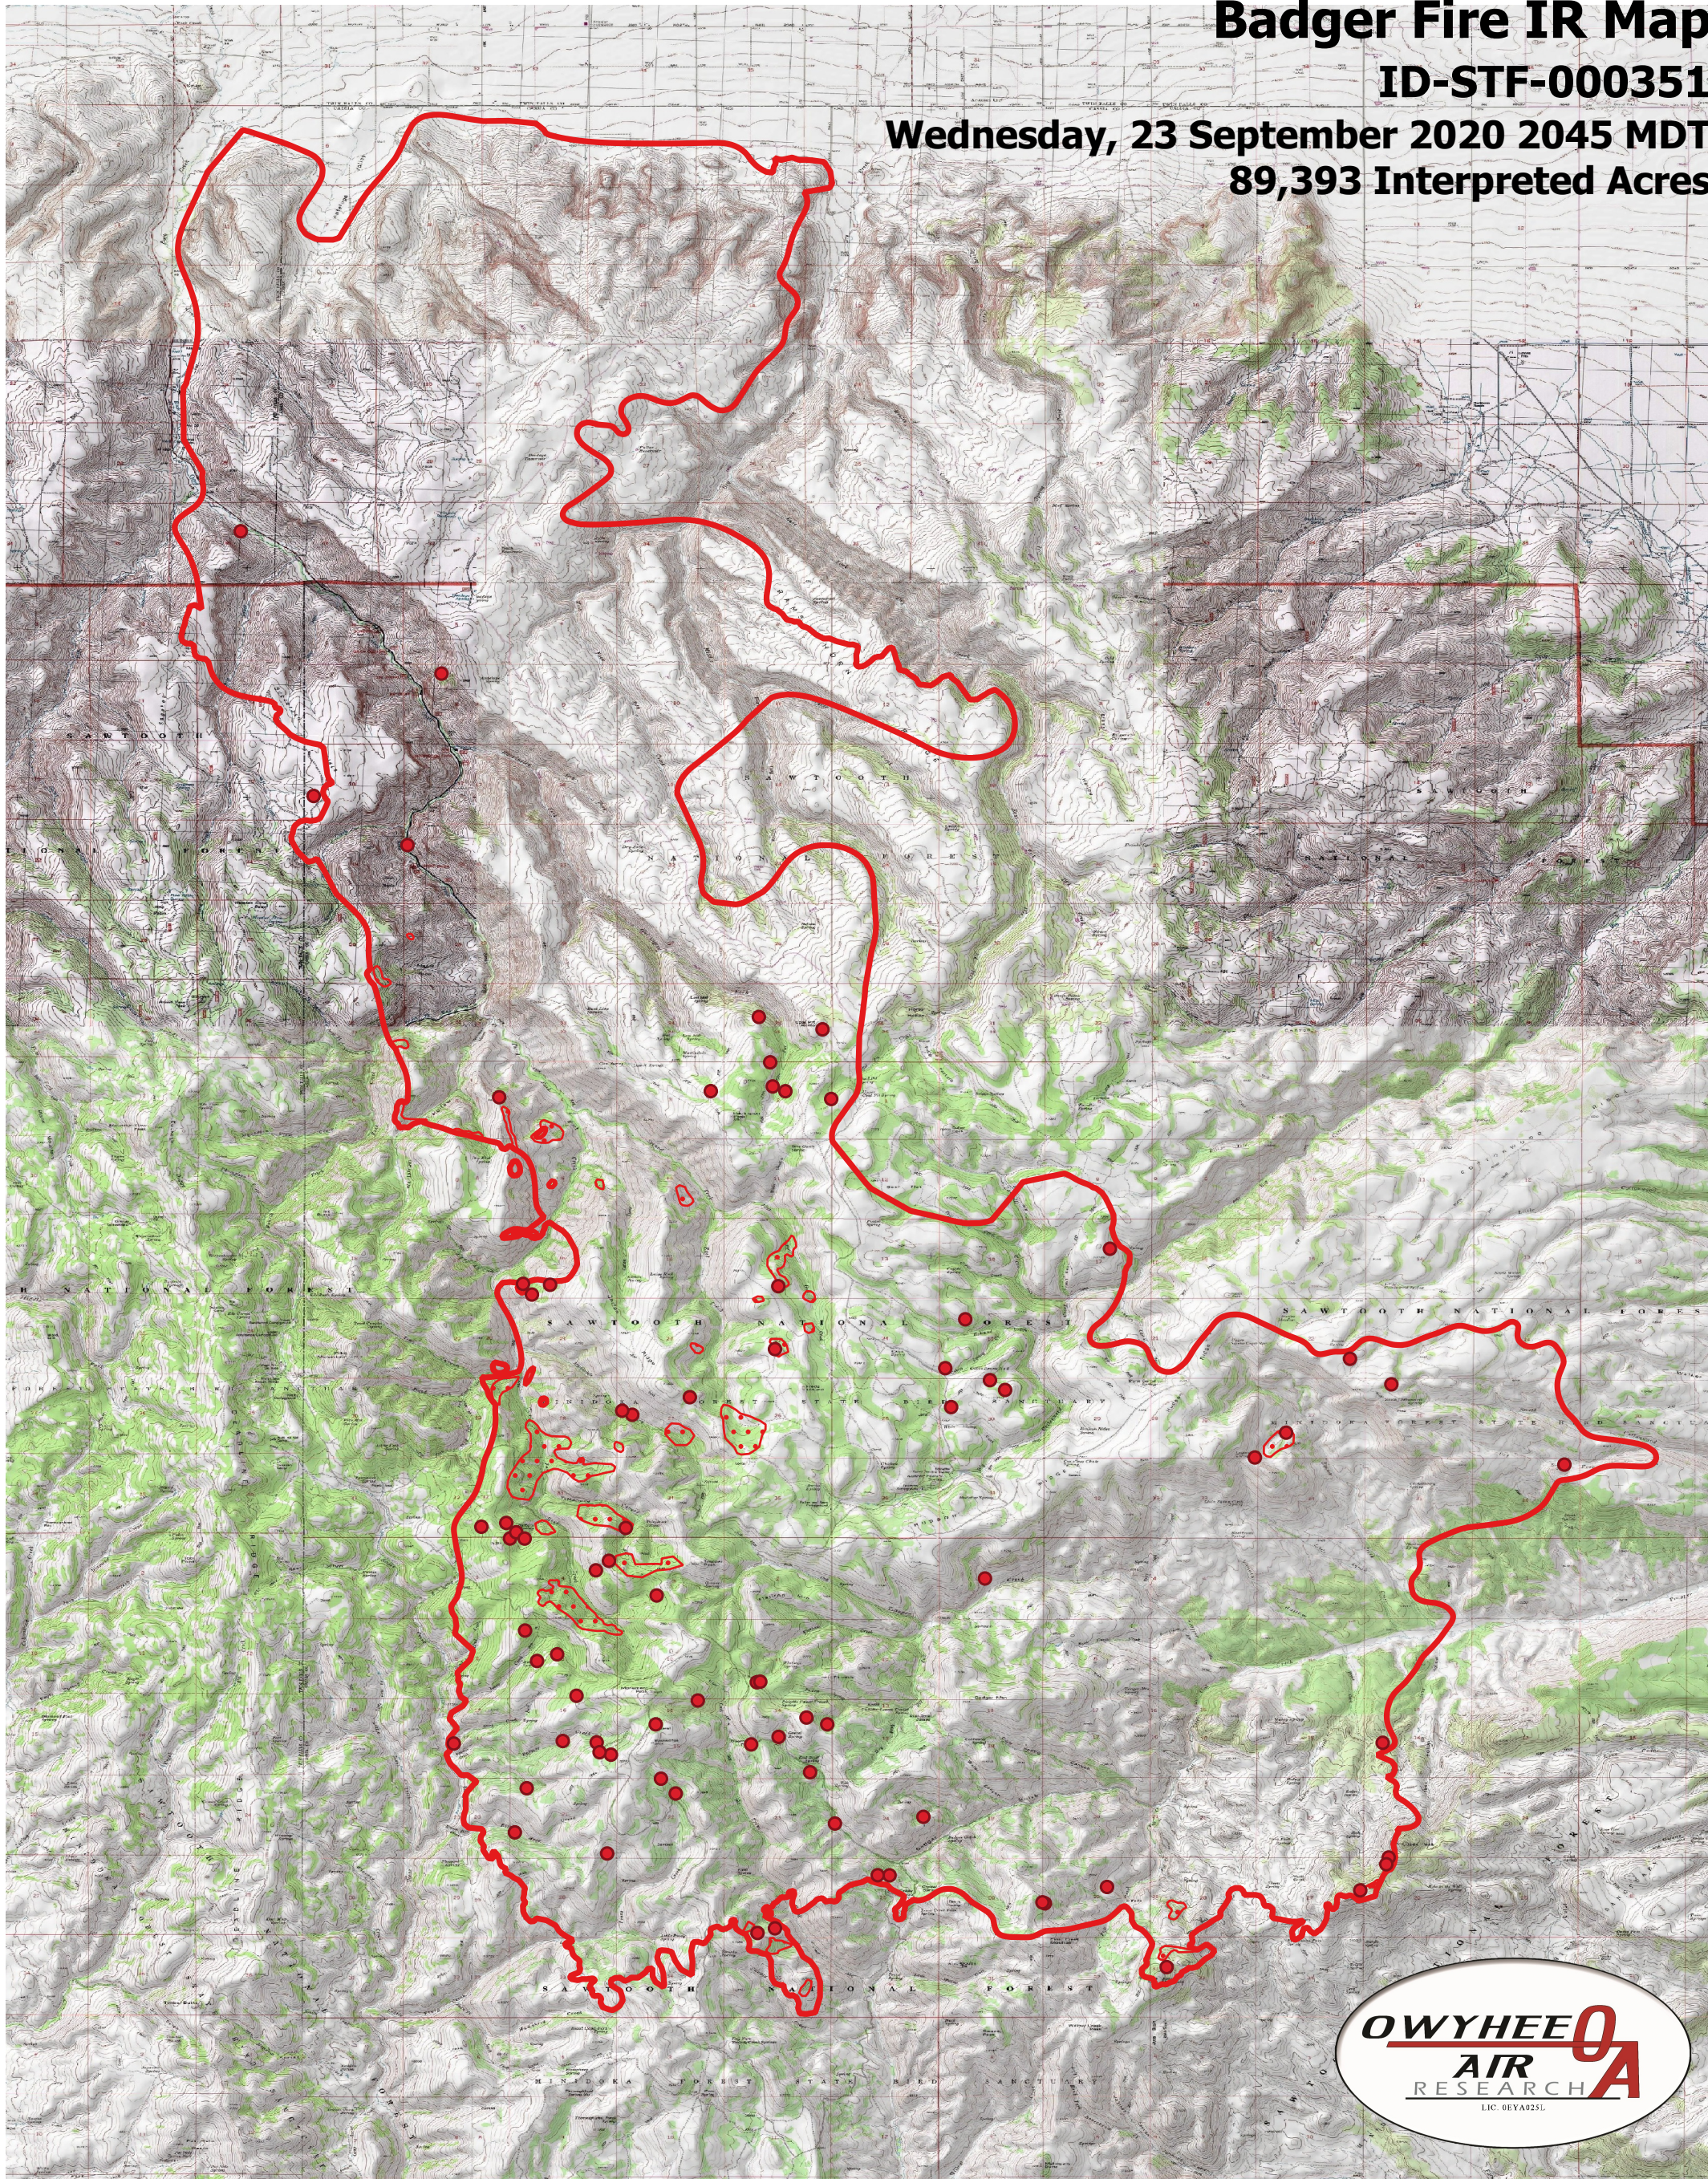

Badger Fire IR Map

ID-STF-000351

Wednesday, 23 September 2020 2045 MDT

89,393 Interpreted Acres

Legend

- IR Isolated Heat
- ▭ IR Burn Perimeter
- ▨ IR Intense Heat
- ▤ IR Scattered Heat

Scale: 1:65,000

Projection: WGS 84