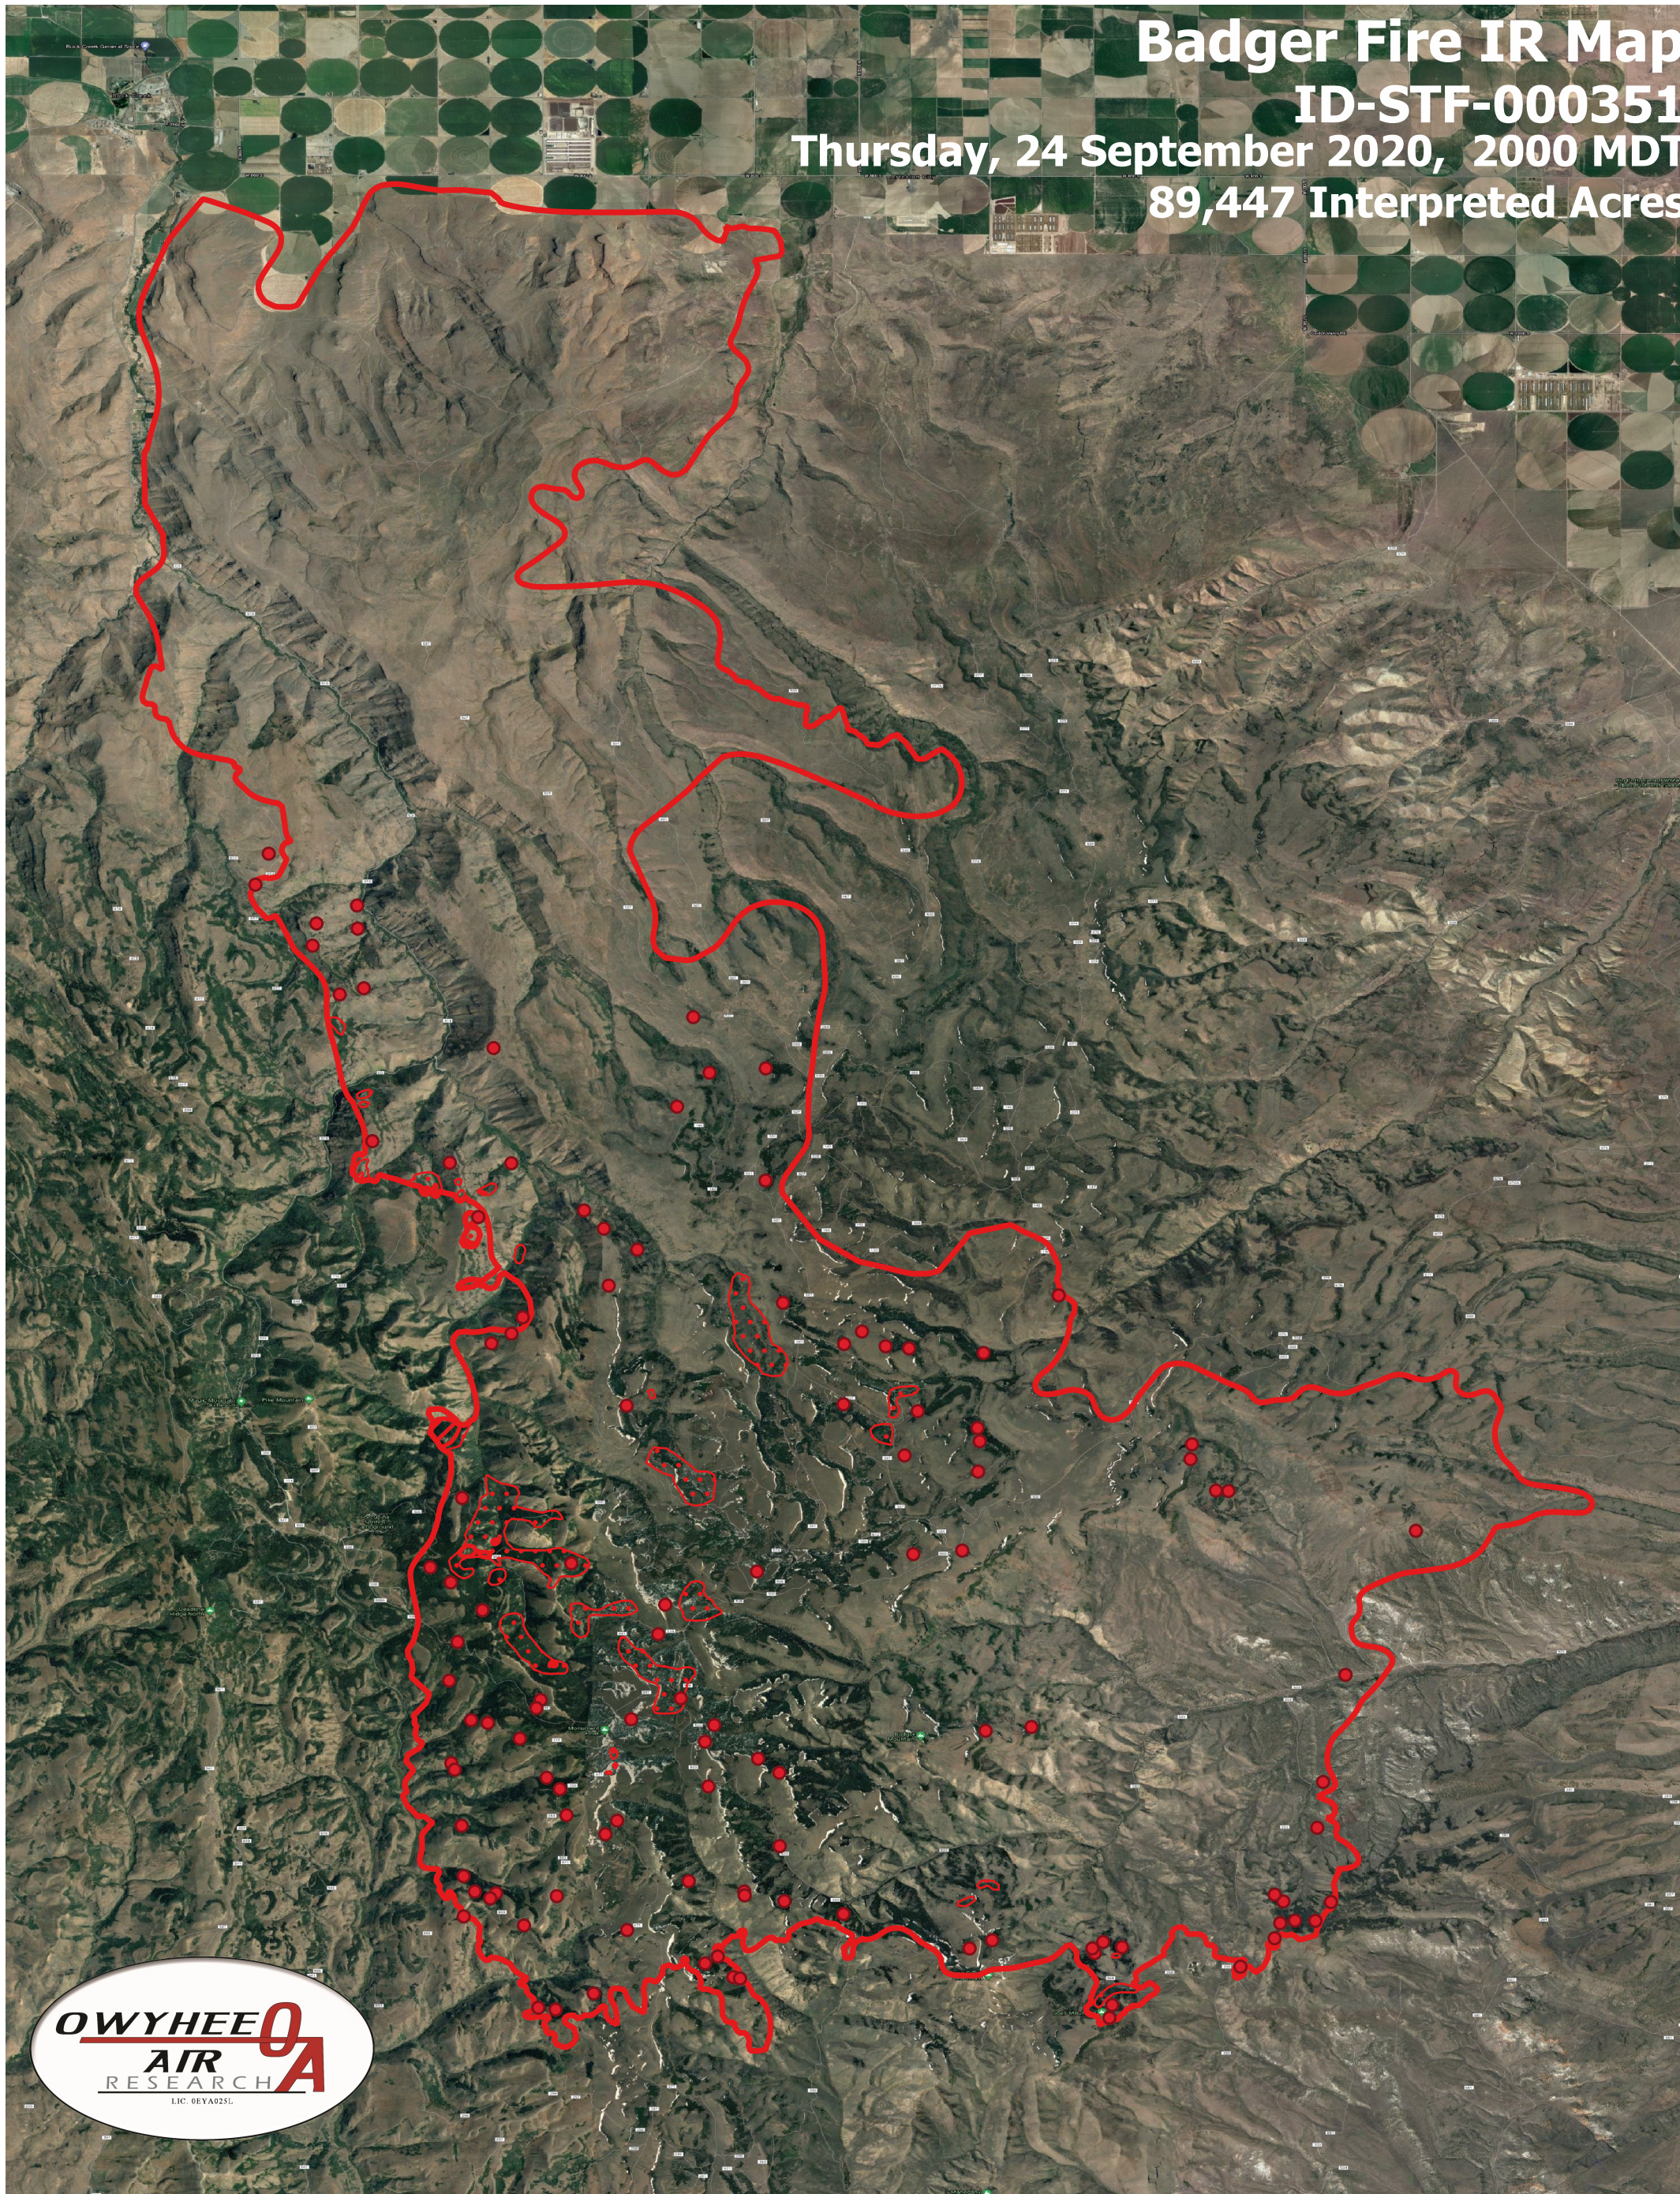

Badger Fire IR Map

ID-STF-000351

Thursday, 24 September 2020, 2000 MDT

89,447 Interpreted Acres

Legend

- IR Isolated Heat
- ▨ IR Intense Heat
- ▭ Burn Perimeter
- ⋯ IR Scattered Heat

Scale: 1:65,000

Projection: WGS 84