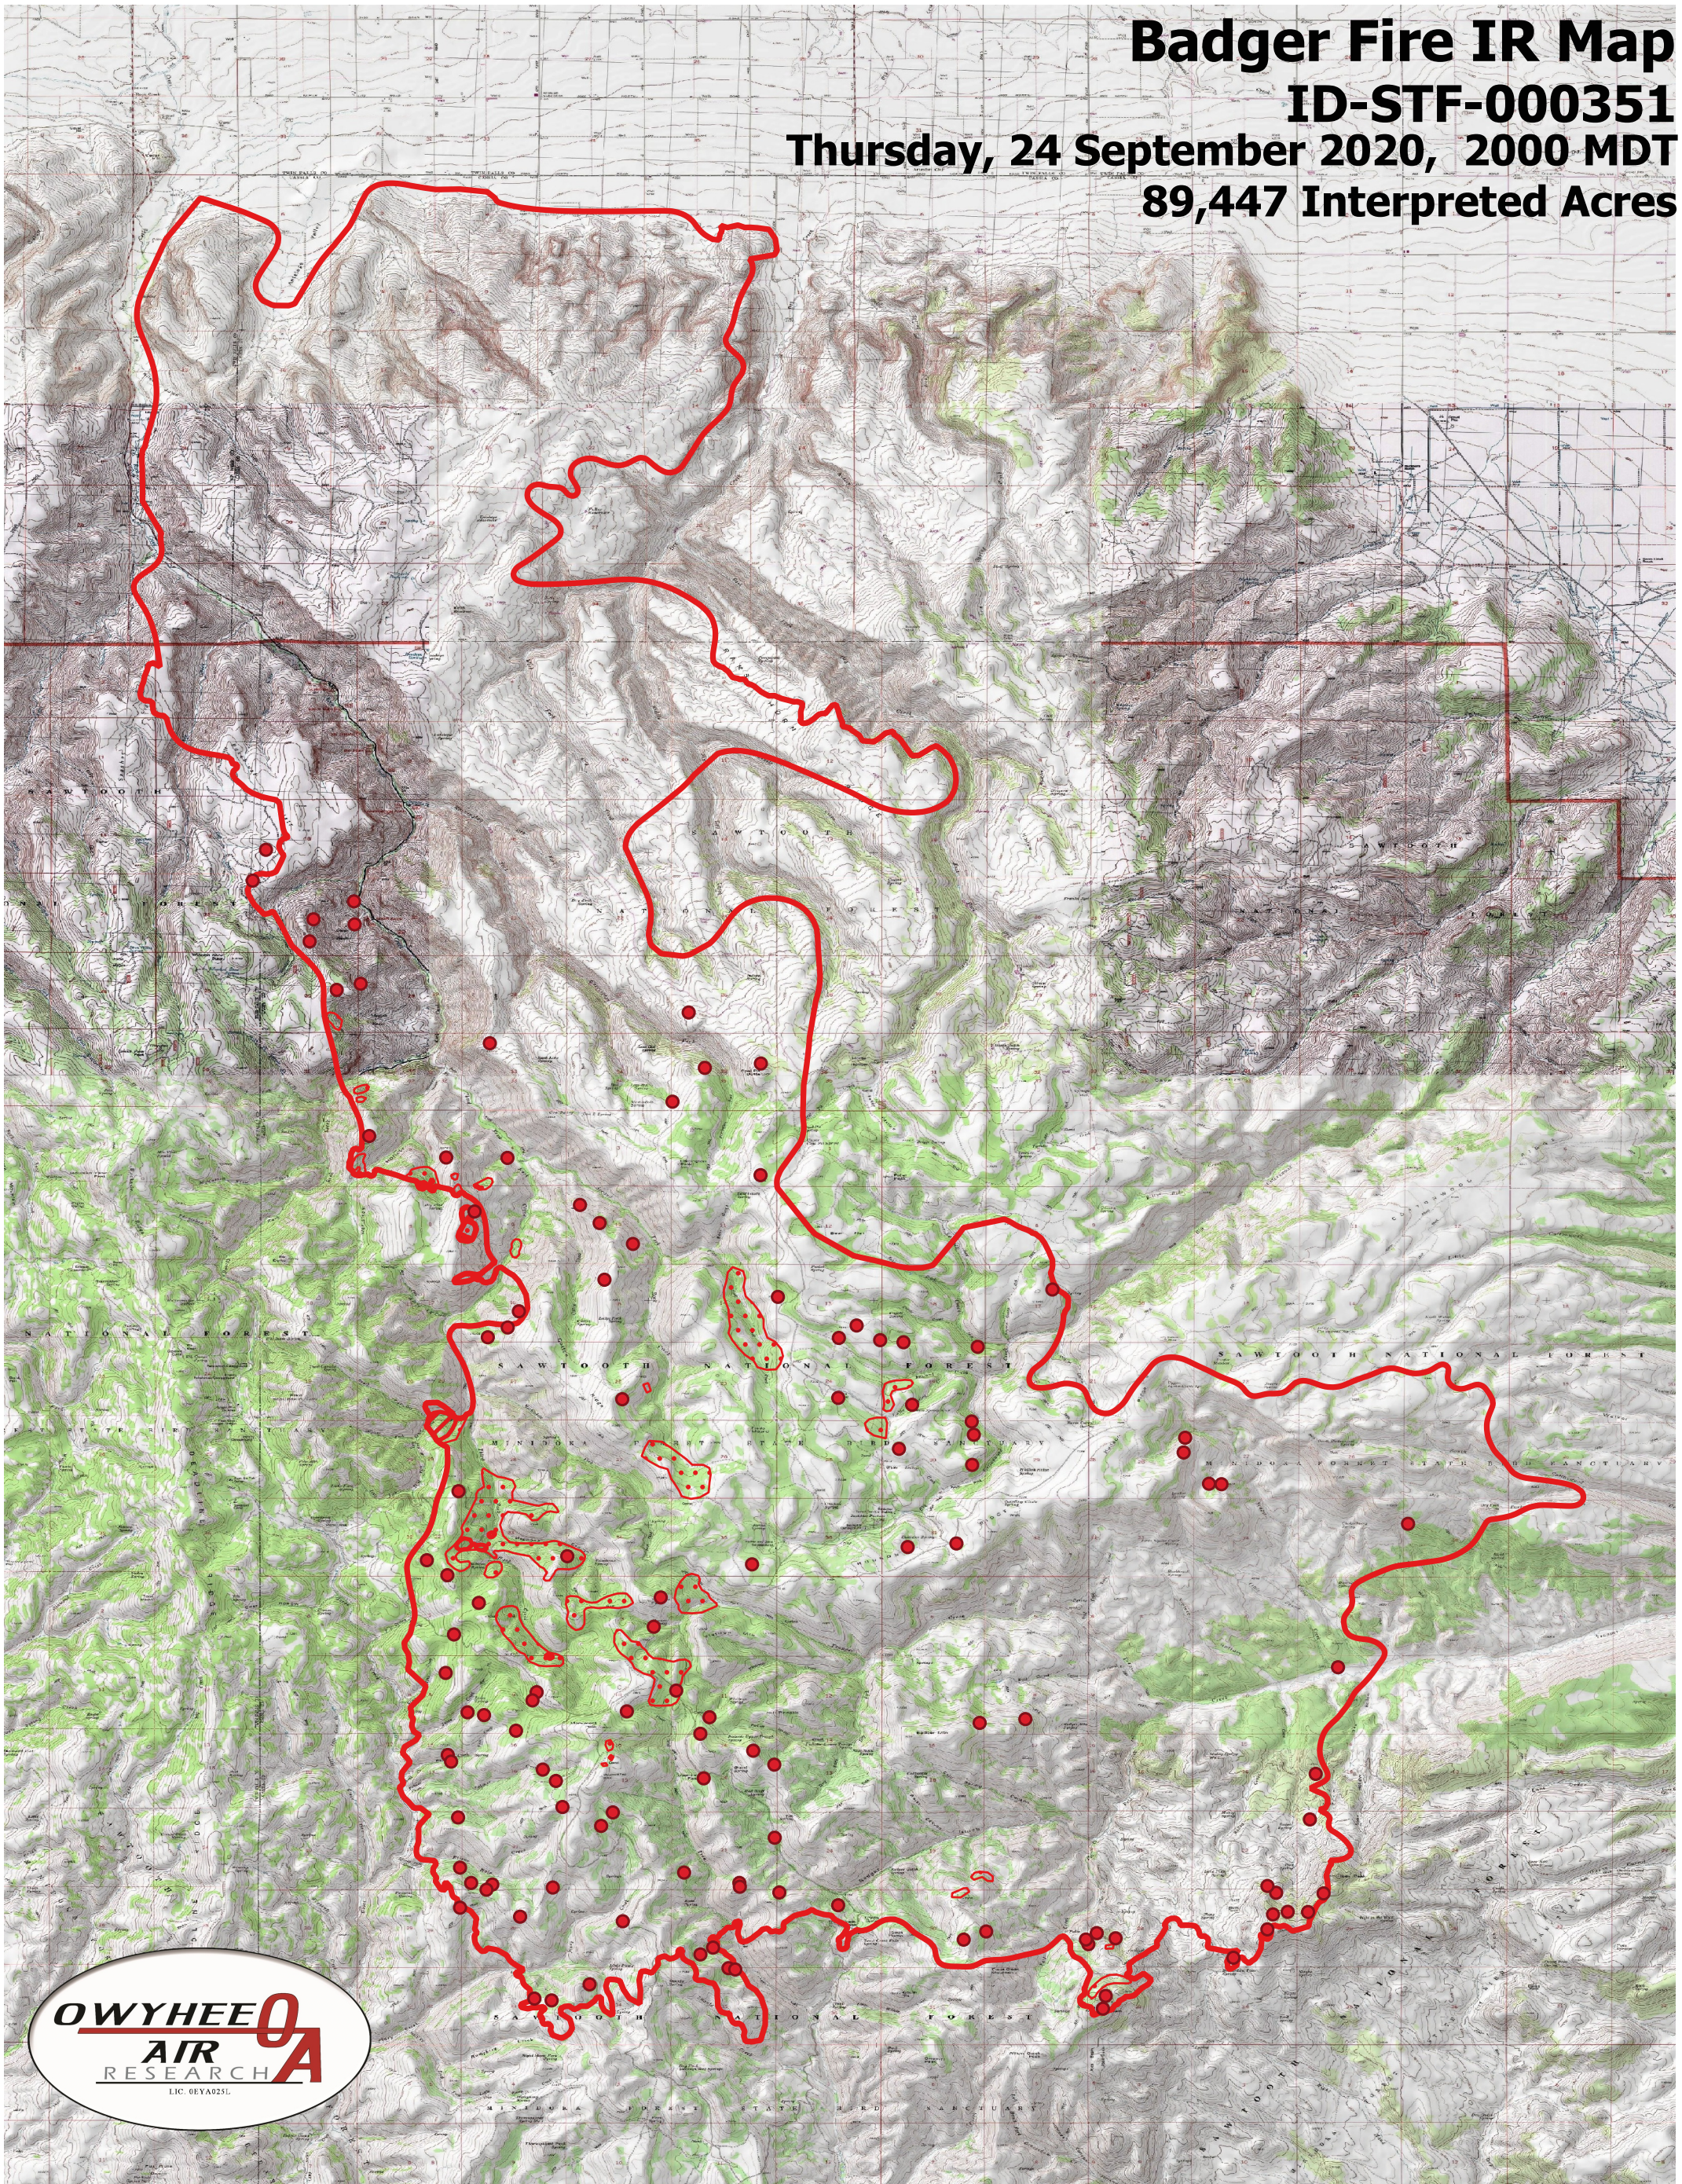

# Badger Fire IR Map

ID-STF-000351

Thursday, 24 September 2020, 2000 MDT

89,447 Interpreted Acres

## Legend

- IR Isolated Heat
- ▨ IR Intense Heat
- ▭ Burn Perimeter
- ⋯ IR Scattered Heat

Scale: 1:65,000

Projection: WGS 84

Produced by Owyhee Air Research, Inc.

IR Interpreter: C. Merriman

fire@owyheear.com (208) 442-5405

0 1 2 3 4 5 mi