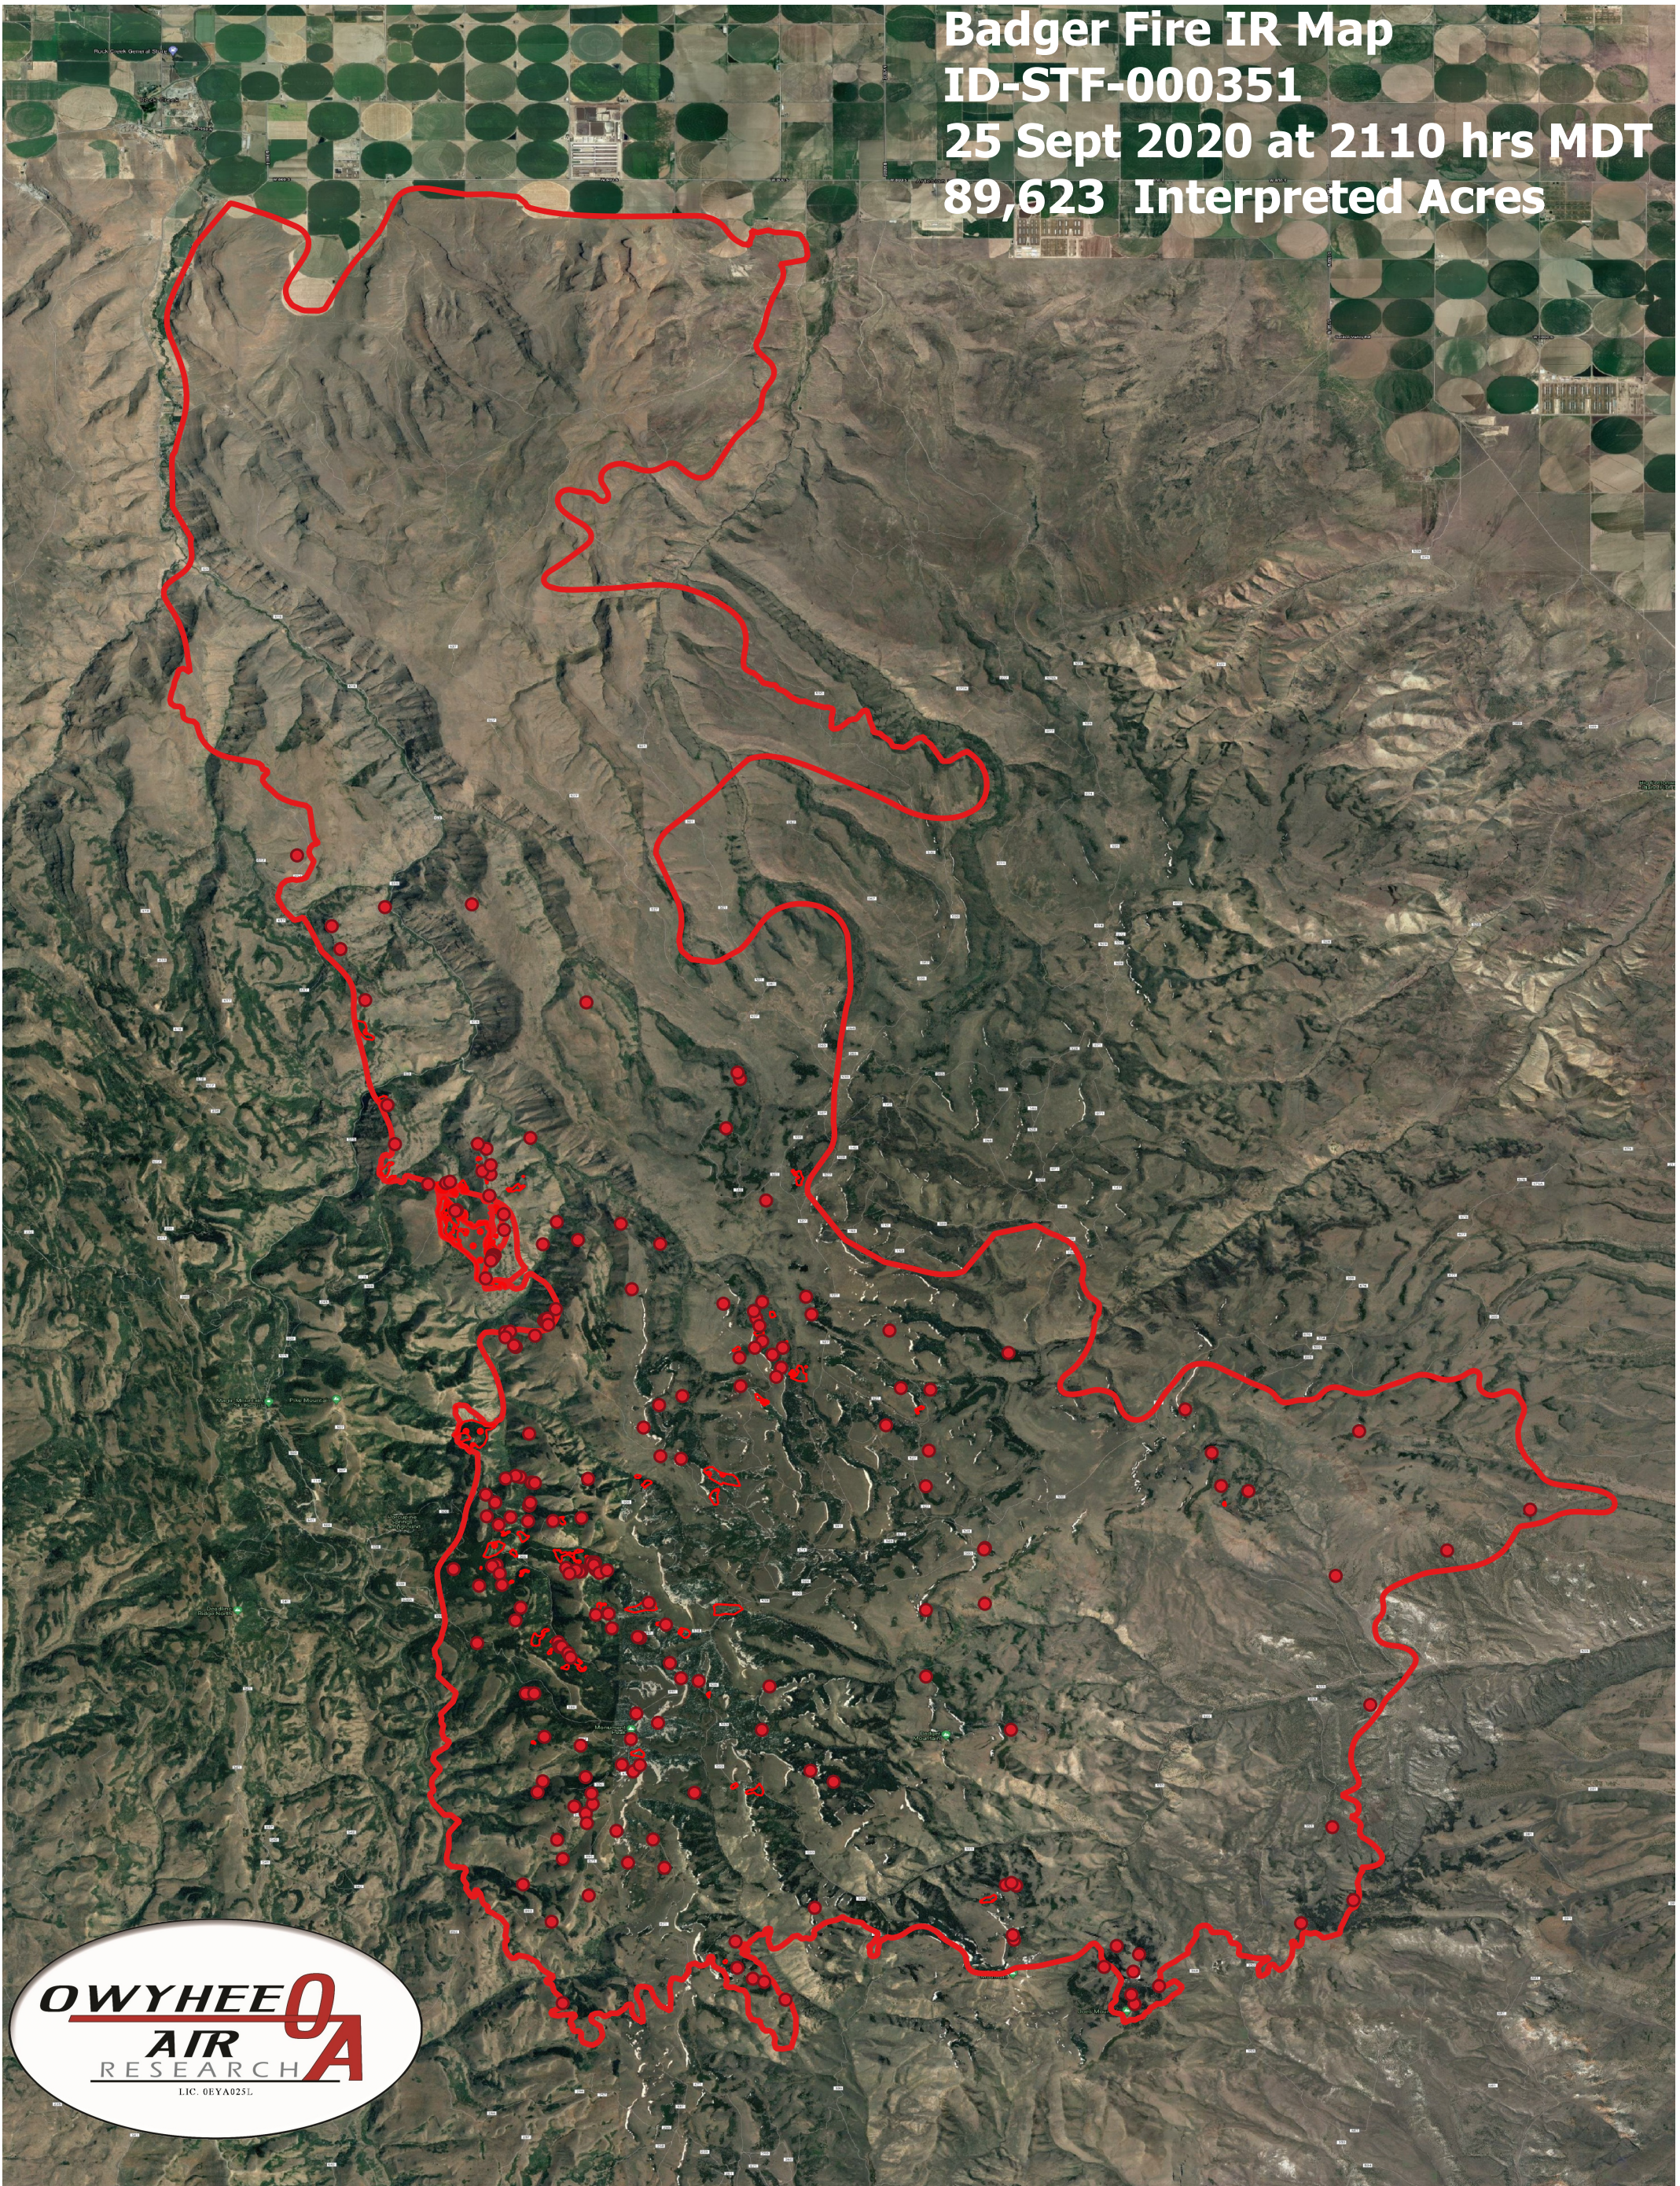

**Badger Fire IR Map**  
**ID-STF-000351**  
**25 Sept 2020 at 2110 hrs MDT**  
**89,623 Interpreted Acres**

- Legend**
- Burn Perimeter
  - Scattered Heat
  - Intense Heat
  - Isolated Heat

Scale: 1:65,000  
Projection: WGS 84  
Produced by Owyhee Air Research, Inc.  
IR Interpreter: Courtney Holley  
fire@owyheeair.com (208) 442-5405