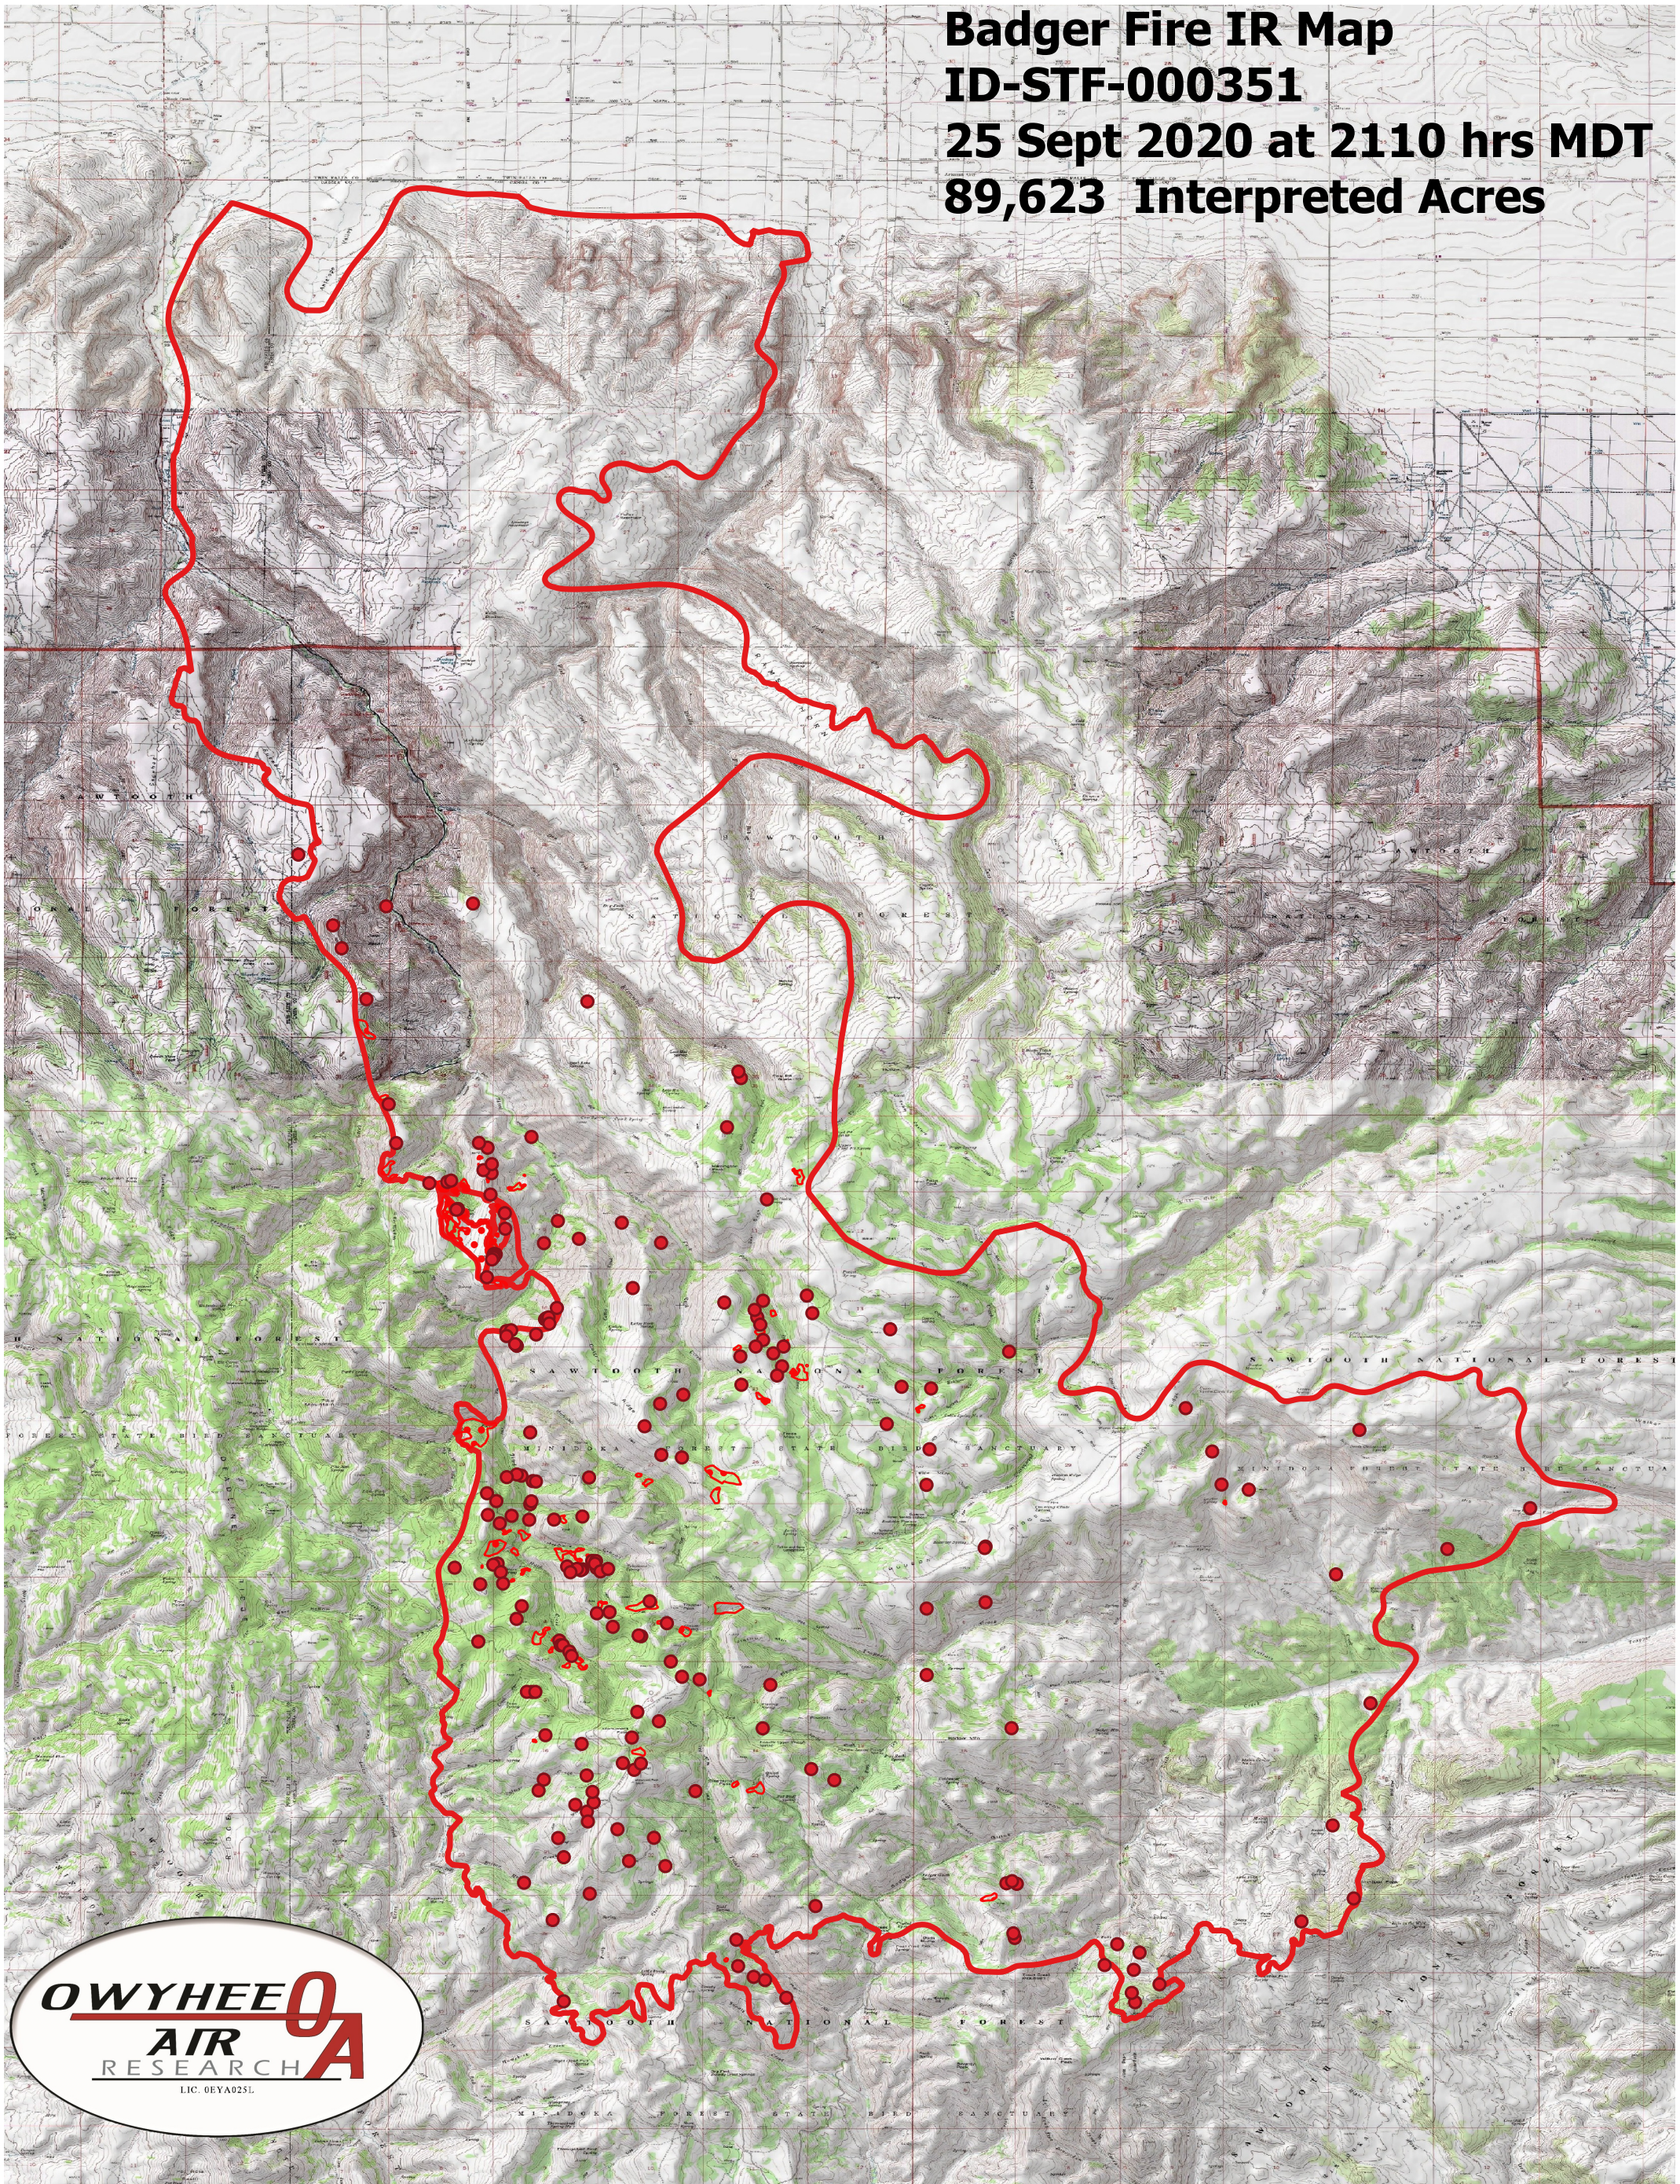

Badger Fire IR Map
ID-STF-000351
25 Sept 2020 at 2110 hrs MDT
89,623 Interpreted Acres

- Legend**
- Burn Perimeter
 - Scattered Heat
 - Intense Heat
 - Isolated Heat

Scale: 1:65,000
Projection: WGS 84
Produced by Owyhee Air Research, Inc.
IR Interpreter: Courtney Holley
fire@owyheeair.com (208) 442-5405