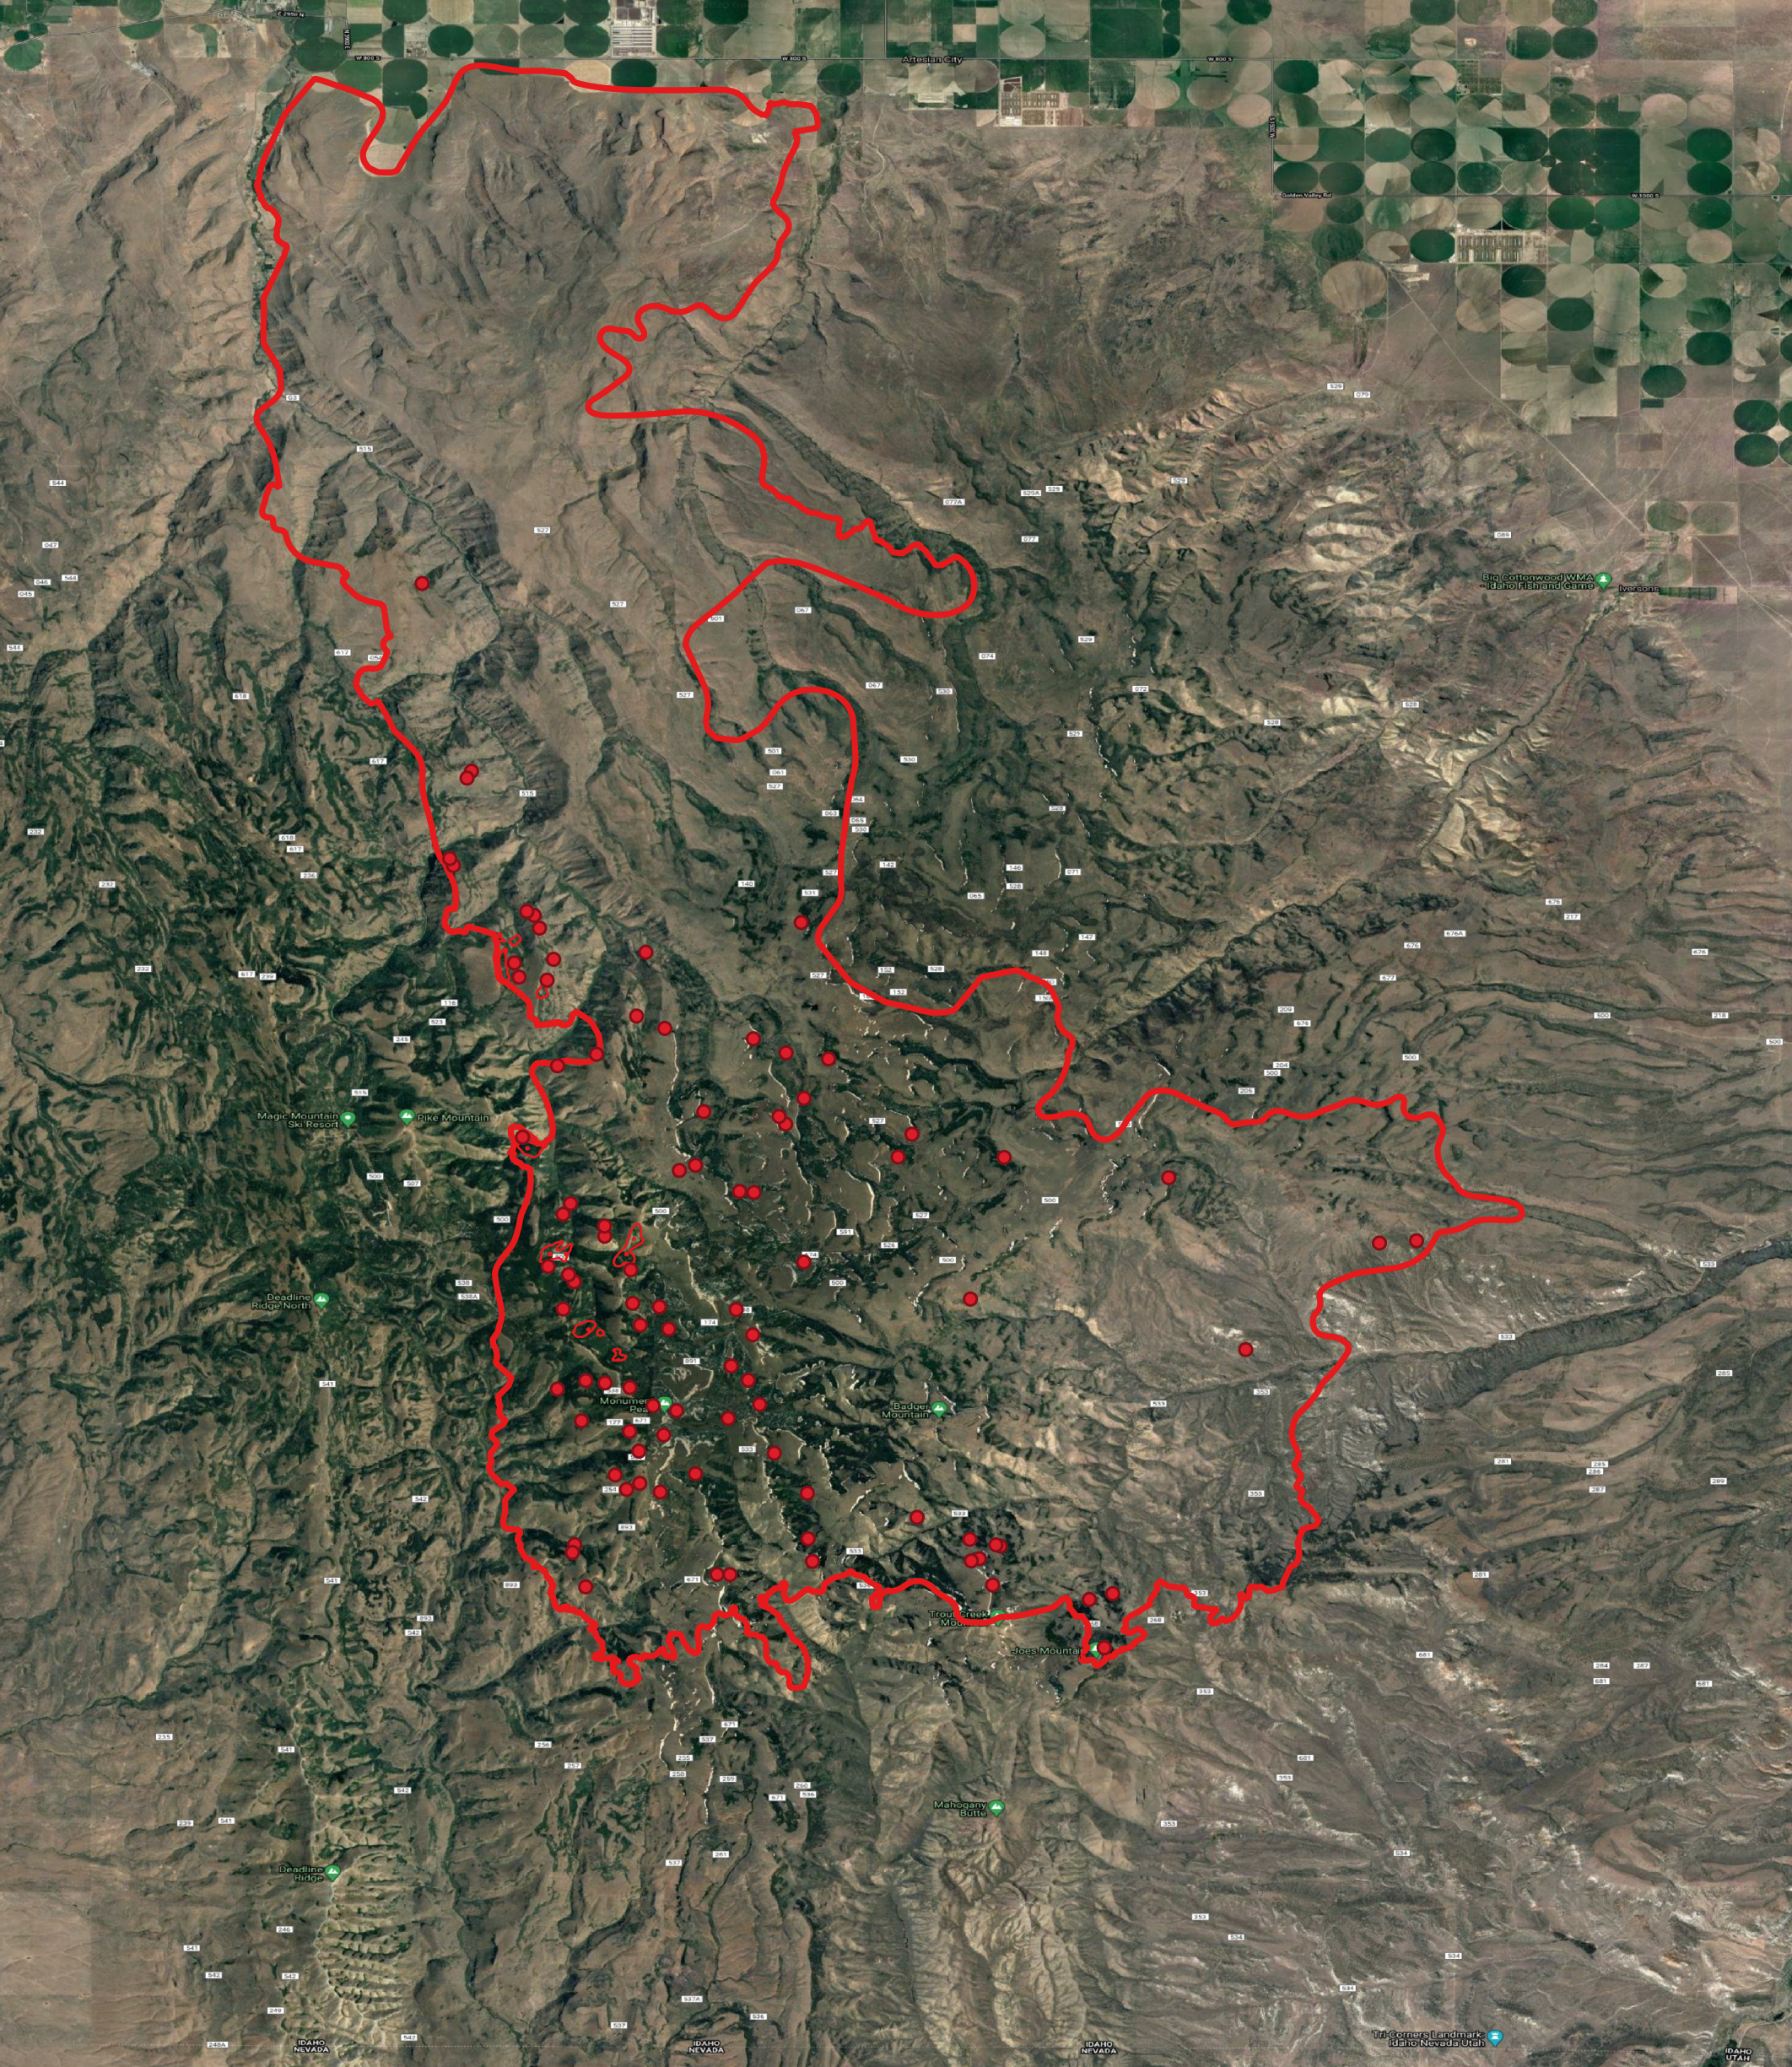

Badger Fire IR Map

ID-STF-000351

Monday, 28 September 2020, 0115 MDT
89,847 Interpreted Acres

Legend

- IR Isolated Heat
- ▭ Burn Perimeter
- ⋯ IR Scattered Heat

Scale: 1:80,000

Projection: WGS 84

Produced by Owyhee Air Research, Inc.