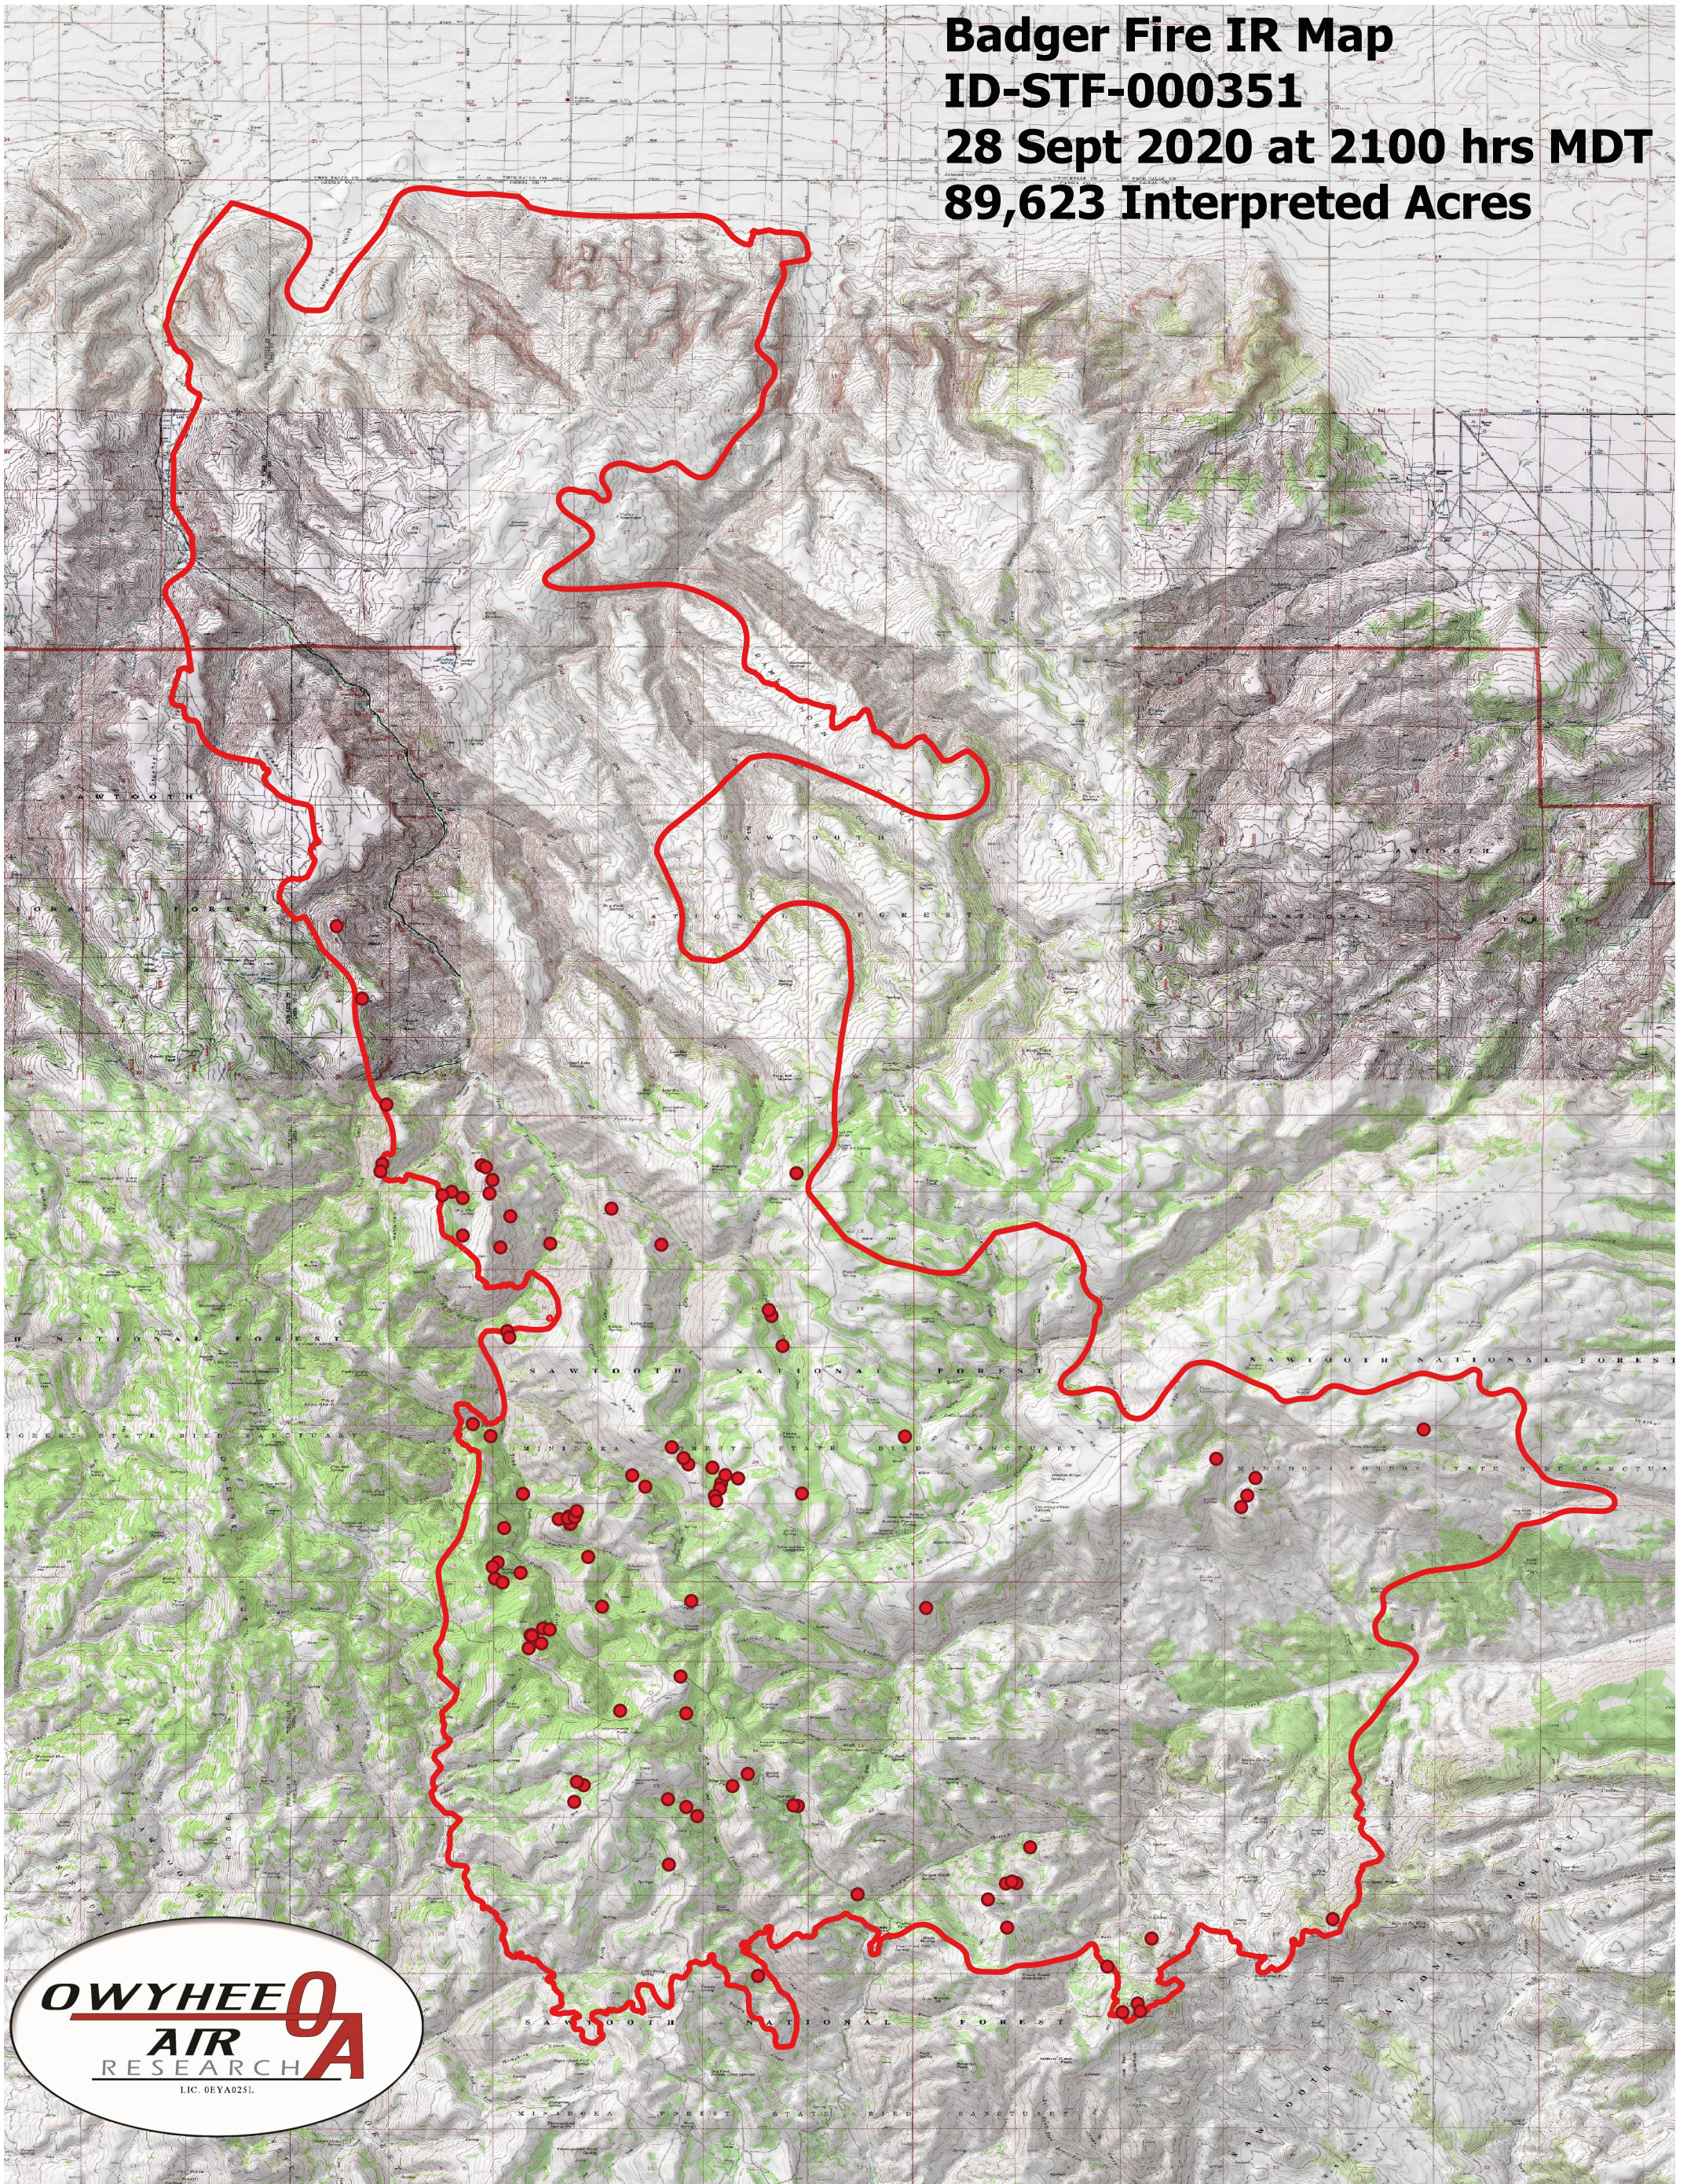

Badger Fire IR Map
ID-STF-000351
28 Sept 2020 at 2100 hrs MDT
89,623 Interpreted Acres

- Legend**
- Burn Perimeter
 - Scattered Heat
 - Intense Heat
 - Isolated Heat

Scale: 1:65,000
Projection: WGS 84
Produced by Owyhee Air Research, Inc.
IR Interpreter: Courtney Holley
fire@owyheeair.com (208) 442-5405