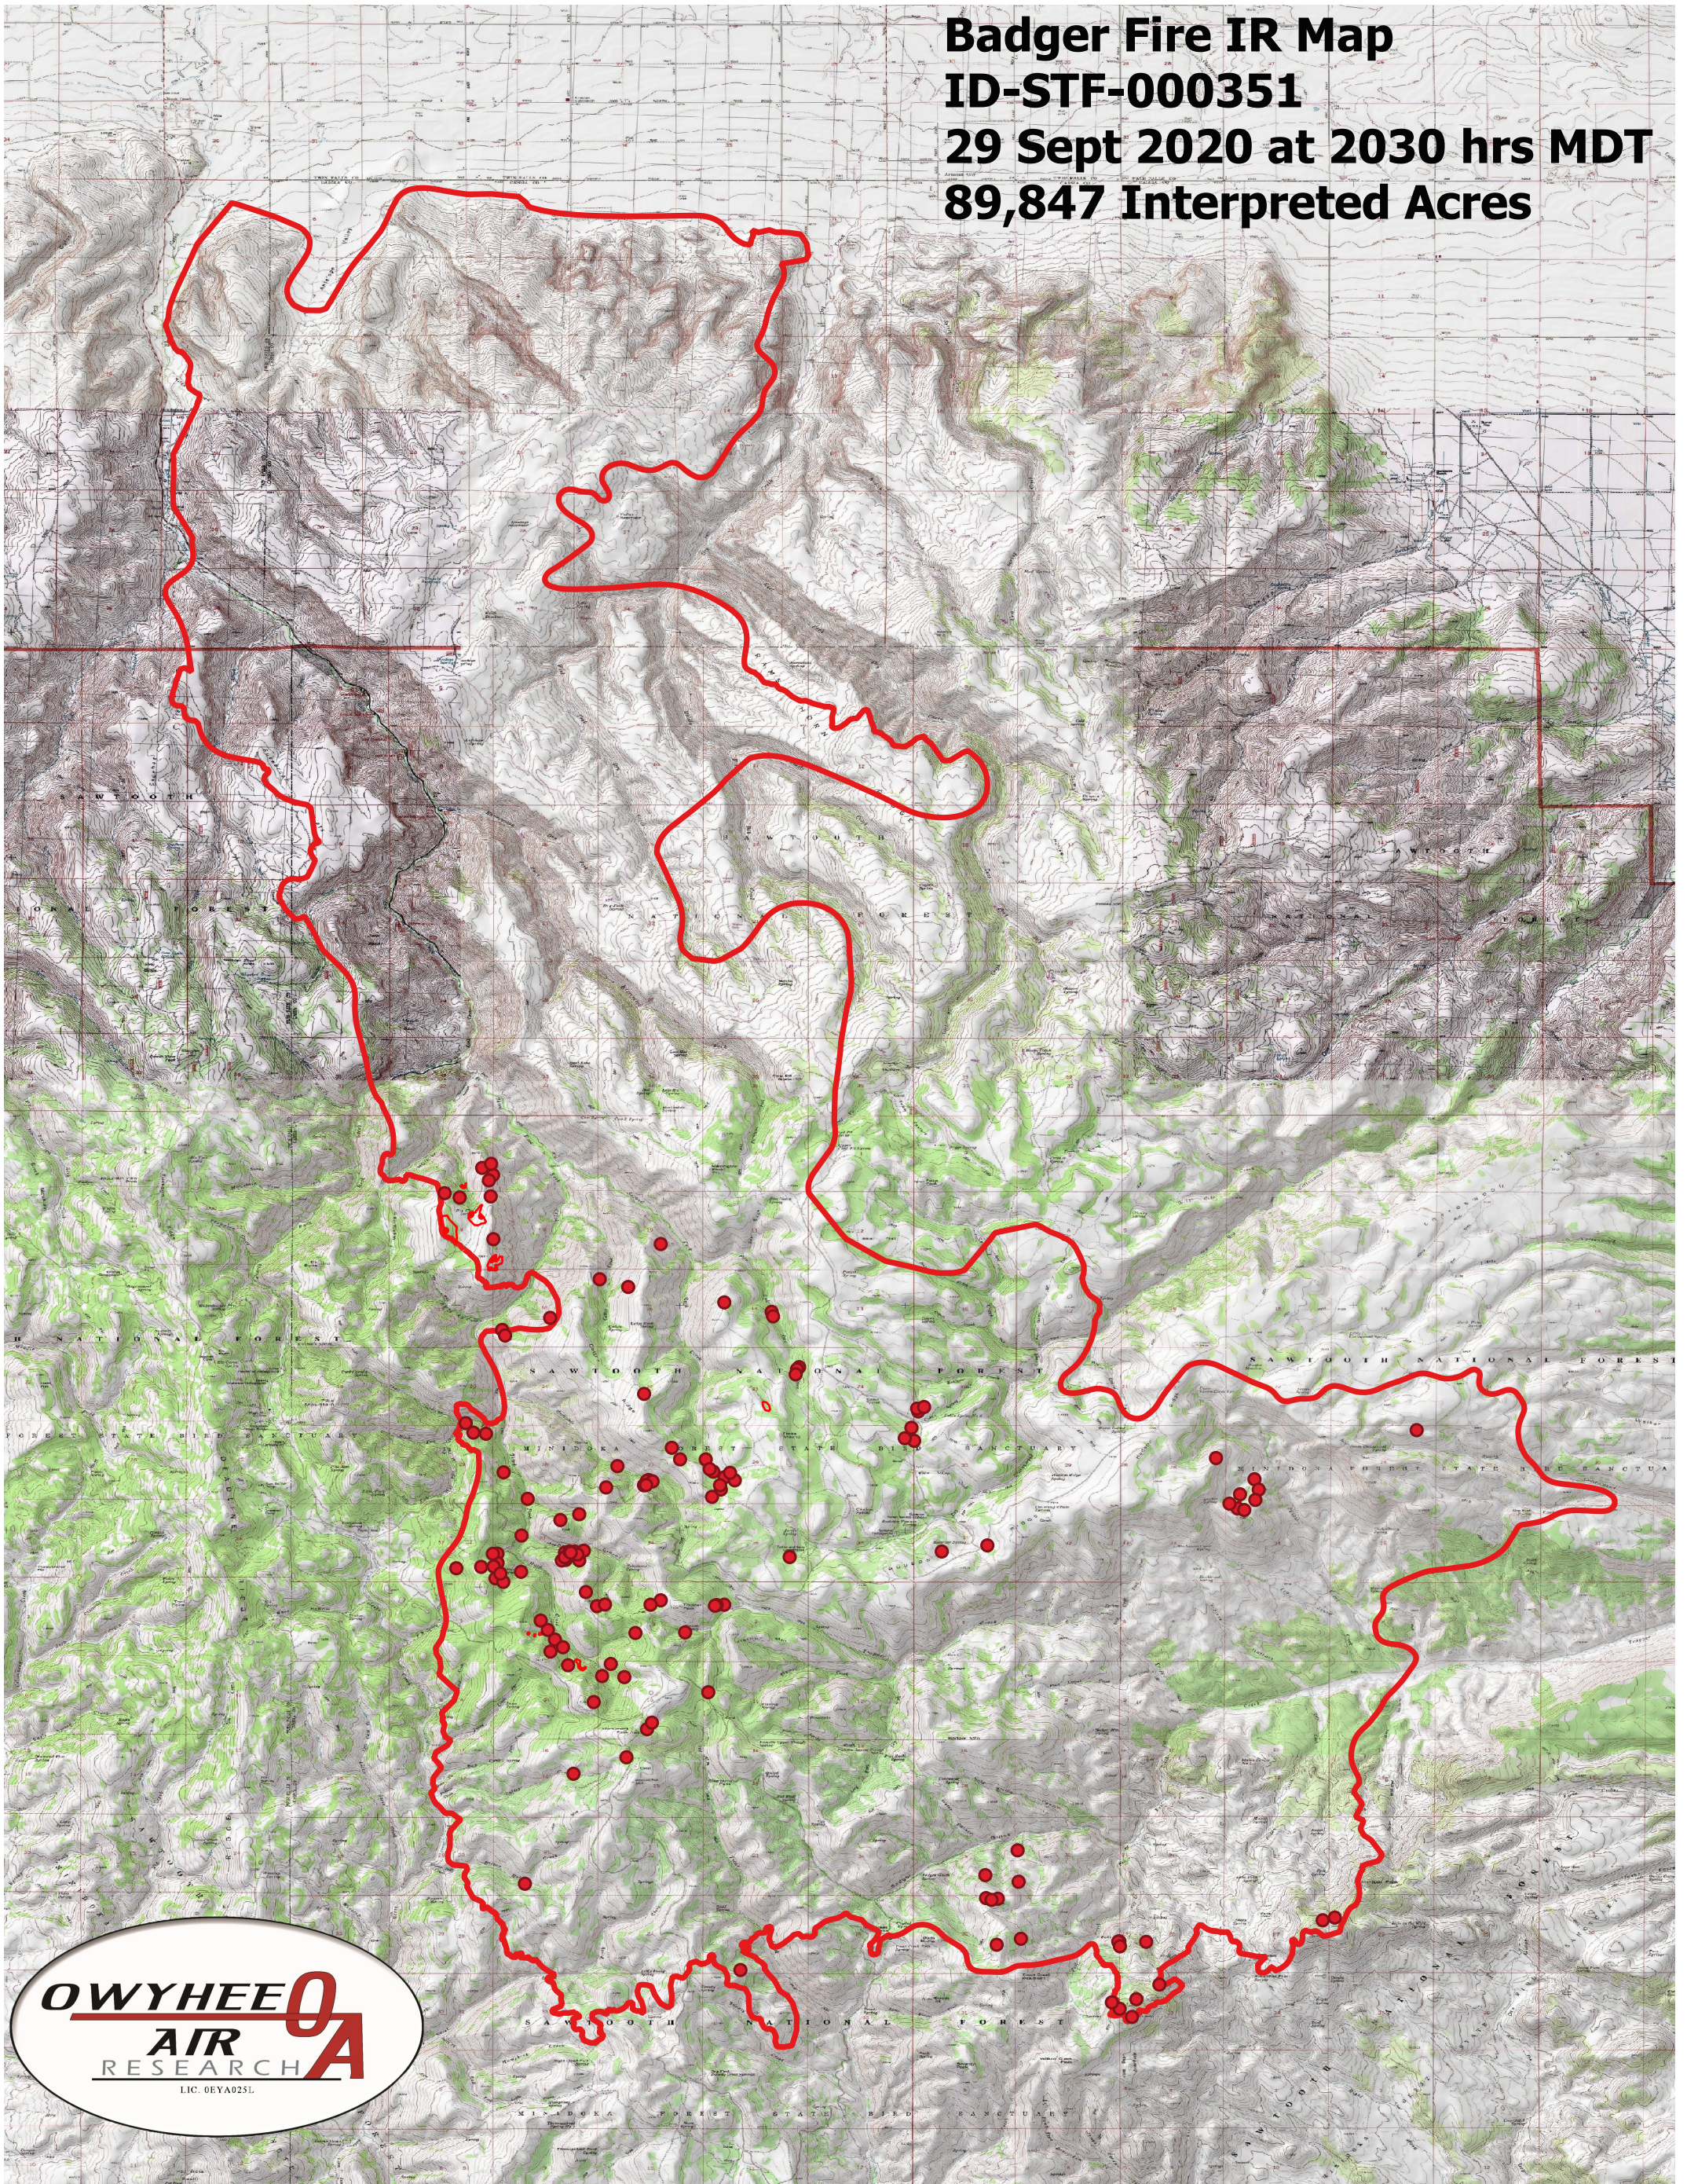

Badger Fire IR Map
ID-STF-000351
29 Sept 2020 at 2030 hrs MDT
89,847 Interpreted Acres

- Legend**
- Burn Perimeter
 - Scattered Heat
 - Intense Heat
 - Isolated Heat

Scale: 1:65,000
Projection: WGS 84
Produced by Owyhee Air Research, Inc.
IR Interpreter: Courtney Holley
fire@owyheeair.com (208) 442-5405