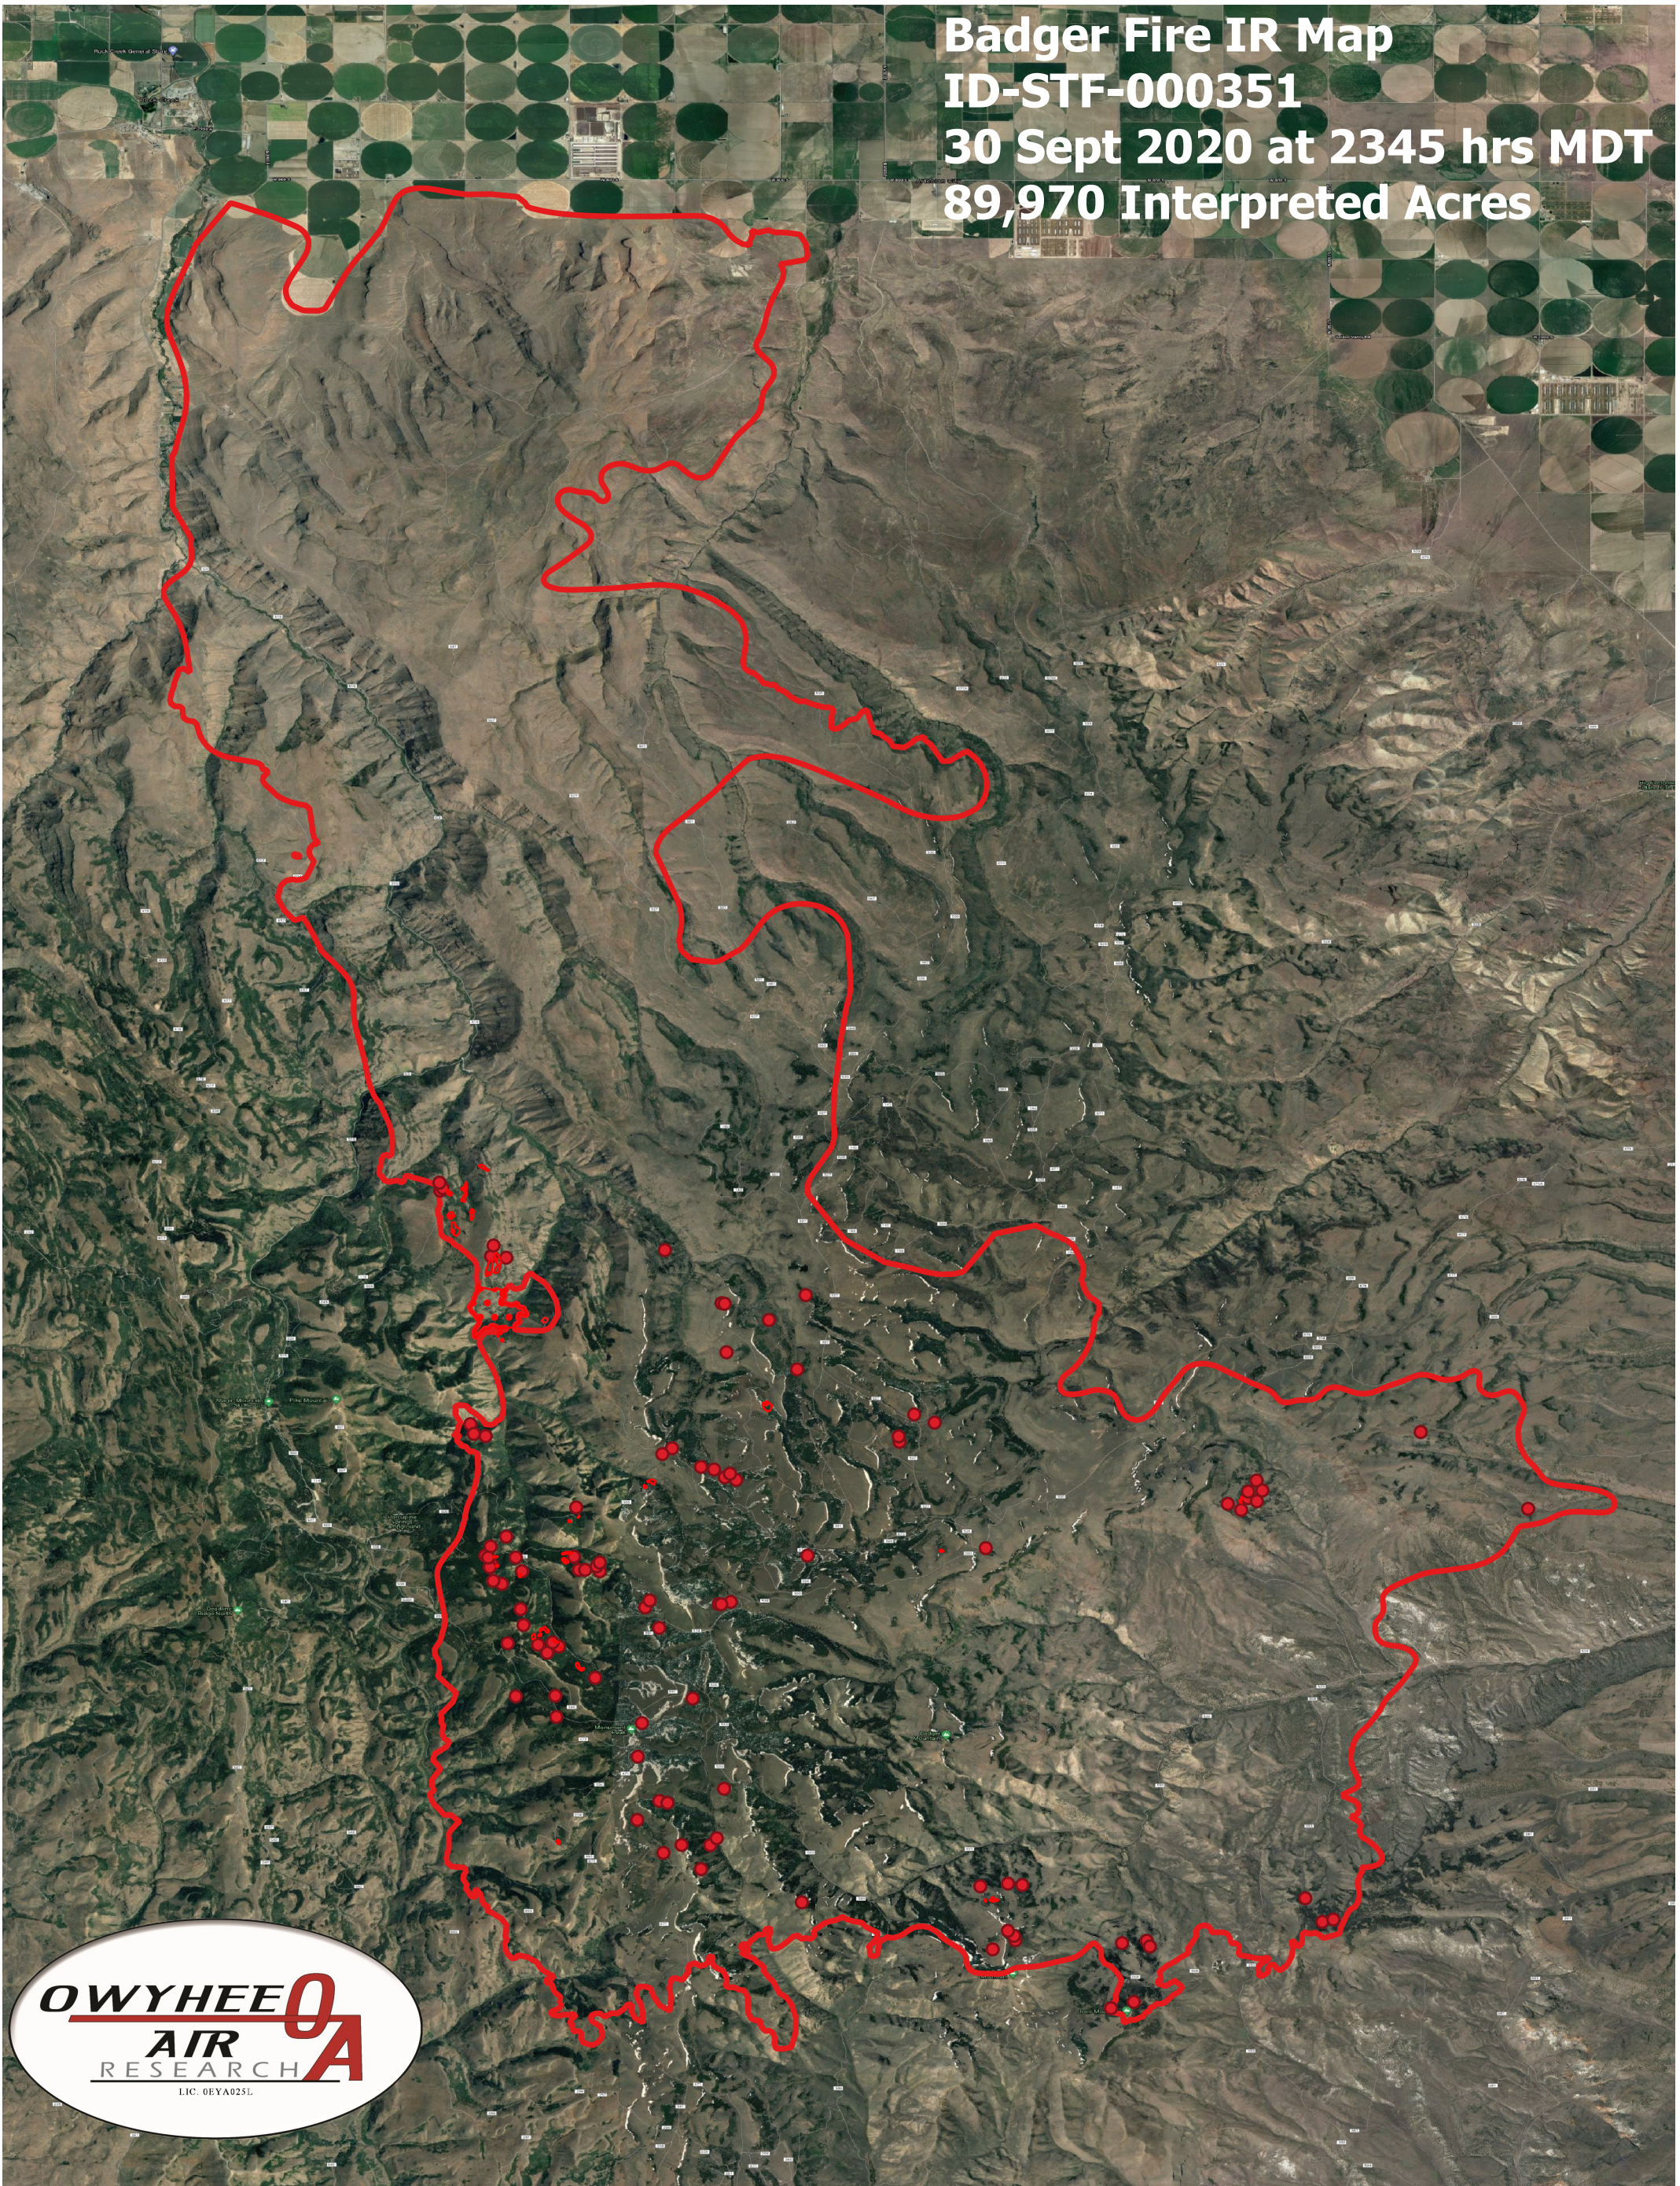

Badger Fire IR Map
ID-STF-000351
30 Sept 2020 at 2345 hrs MDT
89,970 Interpreted Acres

Legend

-  Burn Perimeter
-  Scattered Heat
-  Intense Heat
-  Isolated Heat

Scale: 1:65,000

Projection: WGS 84

Produced by Owyhee Air Research, Inc.