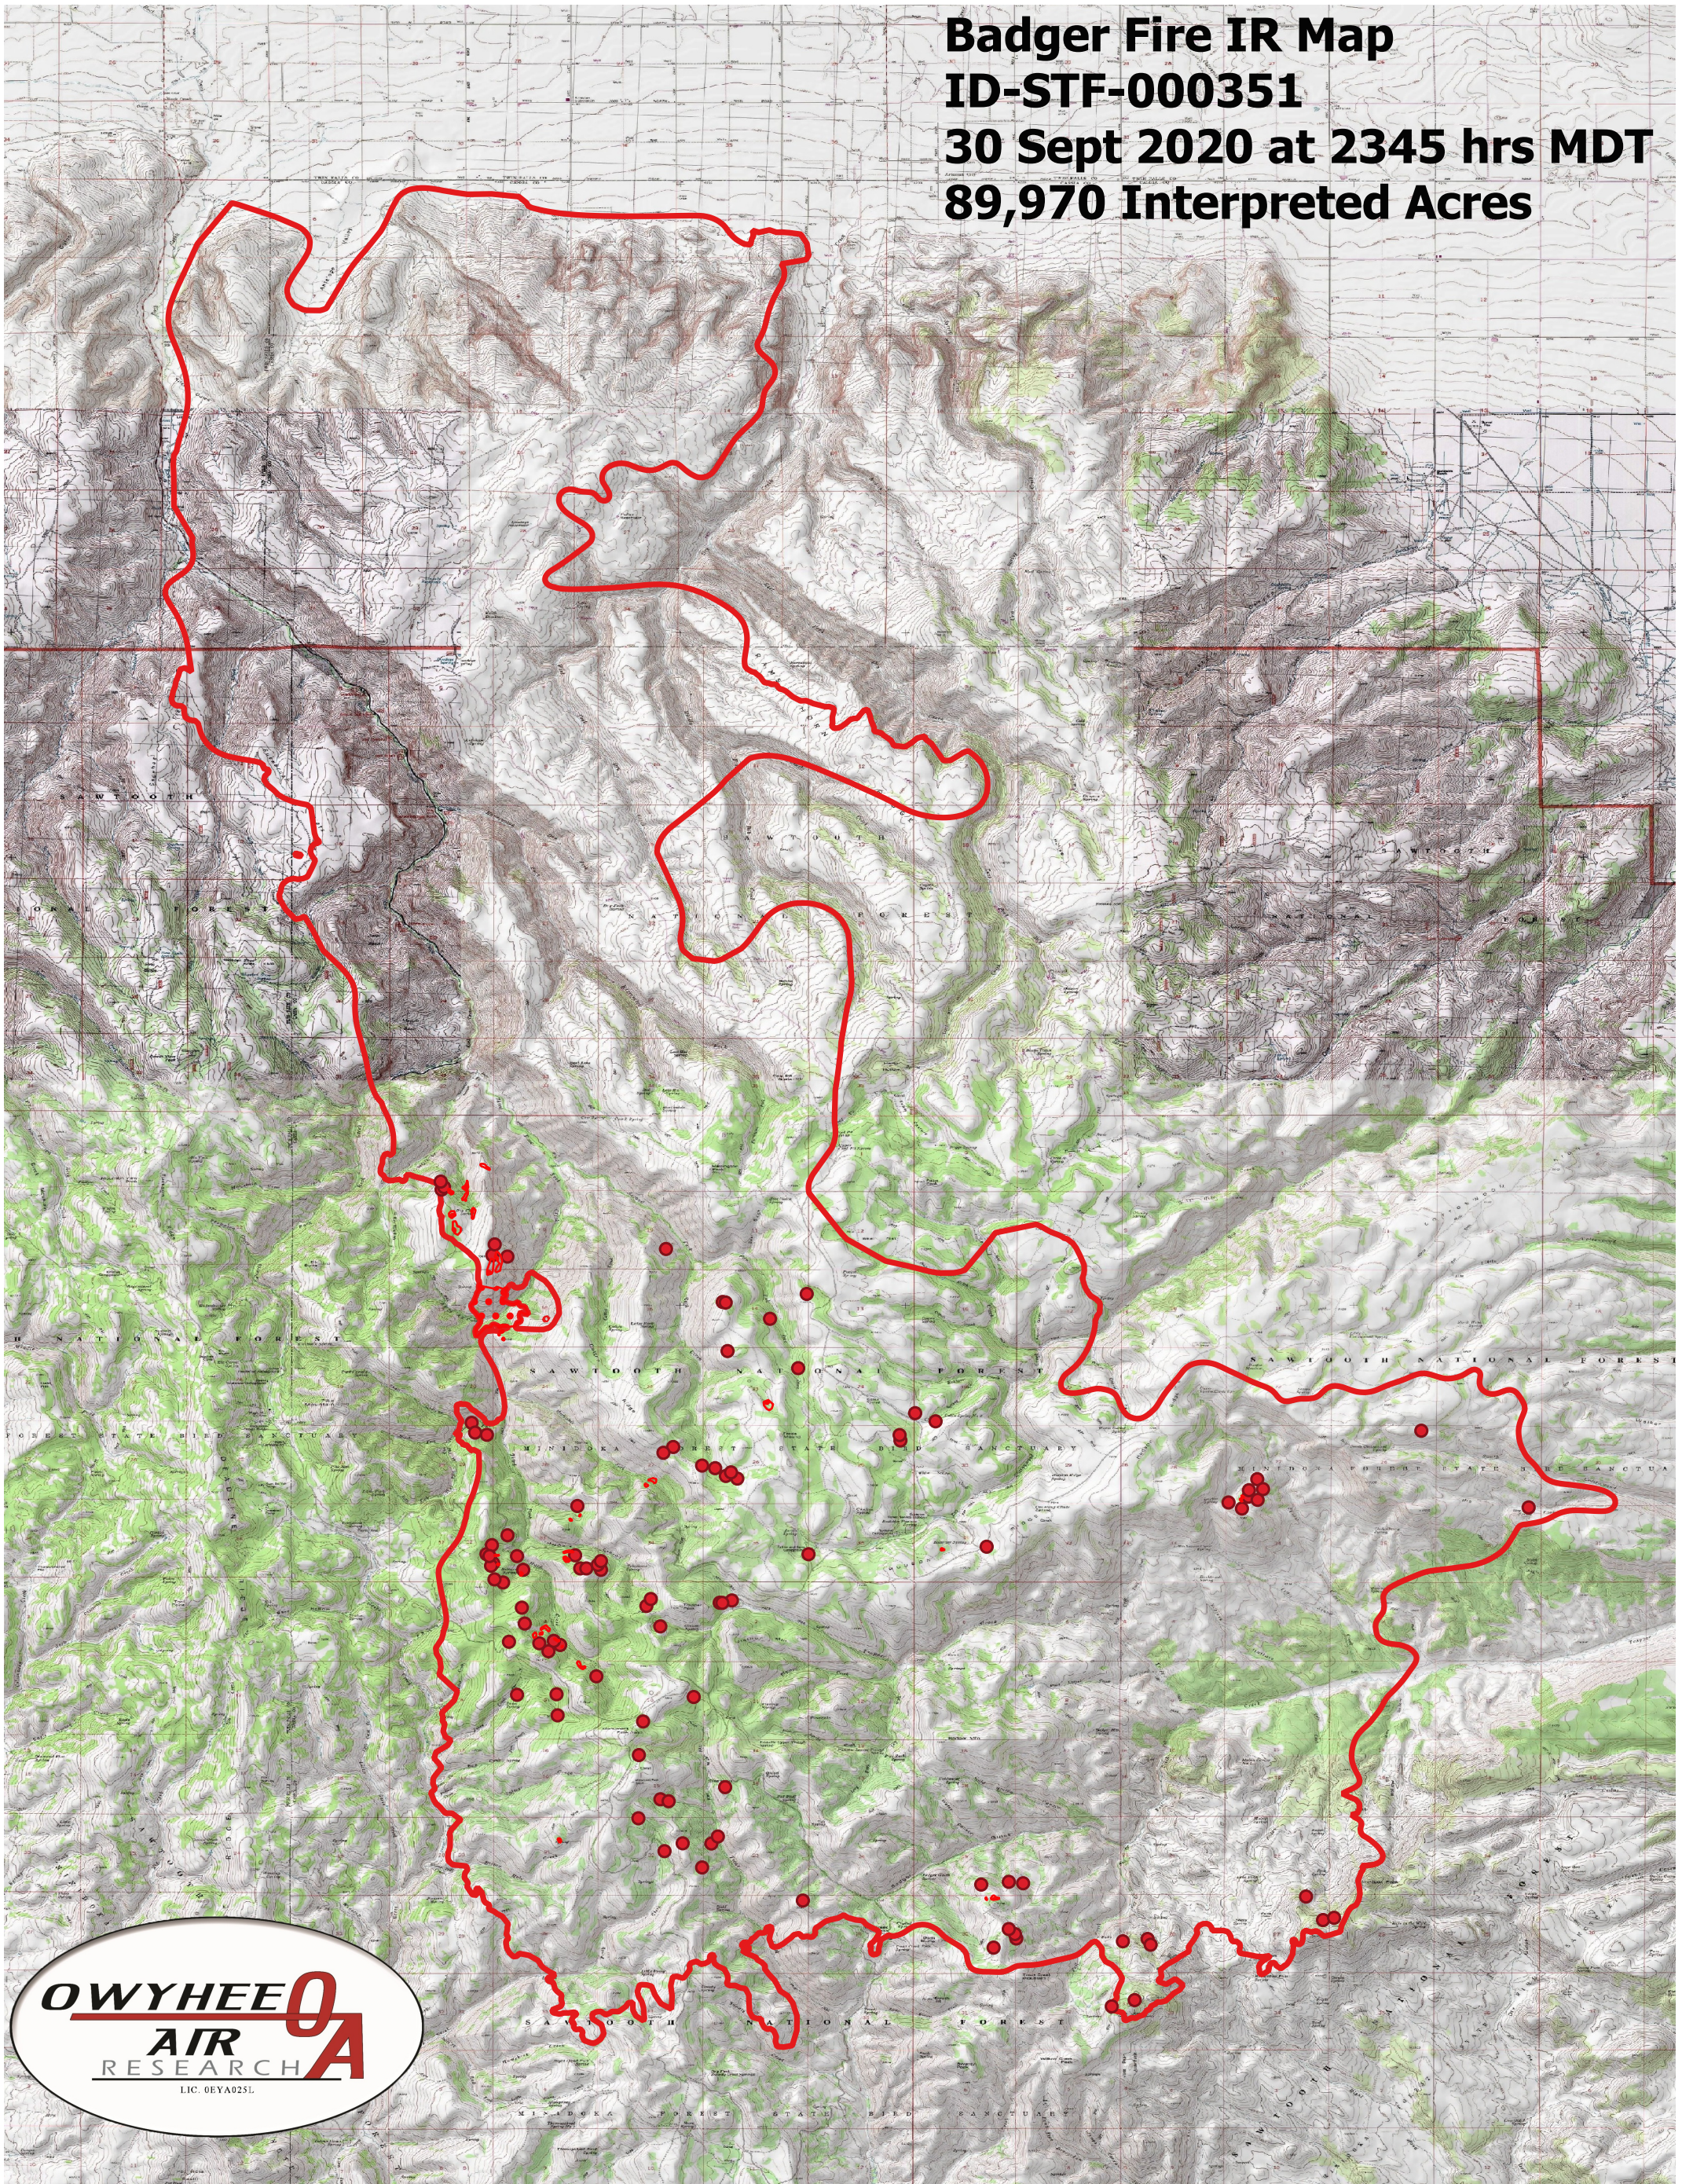

Badger Fire IR Map
ID-STF-000351
30 Sept 2020 at 2345 hrs MDT
89,970 Interpreted Acres

Legend

-  Burn Perimeter
-  Scattered Heat
-  Intense Heat
-  Isolated Heat

Scale: 1:65,000

Projection: WGS 84

Produced by Owyhee Air Research, Inc.