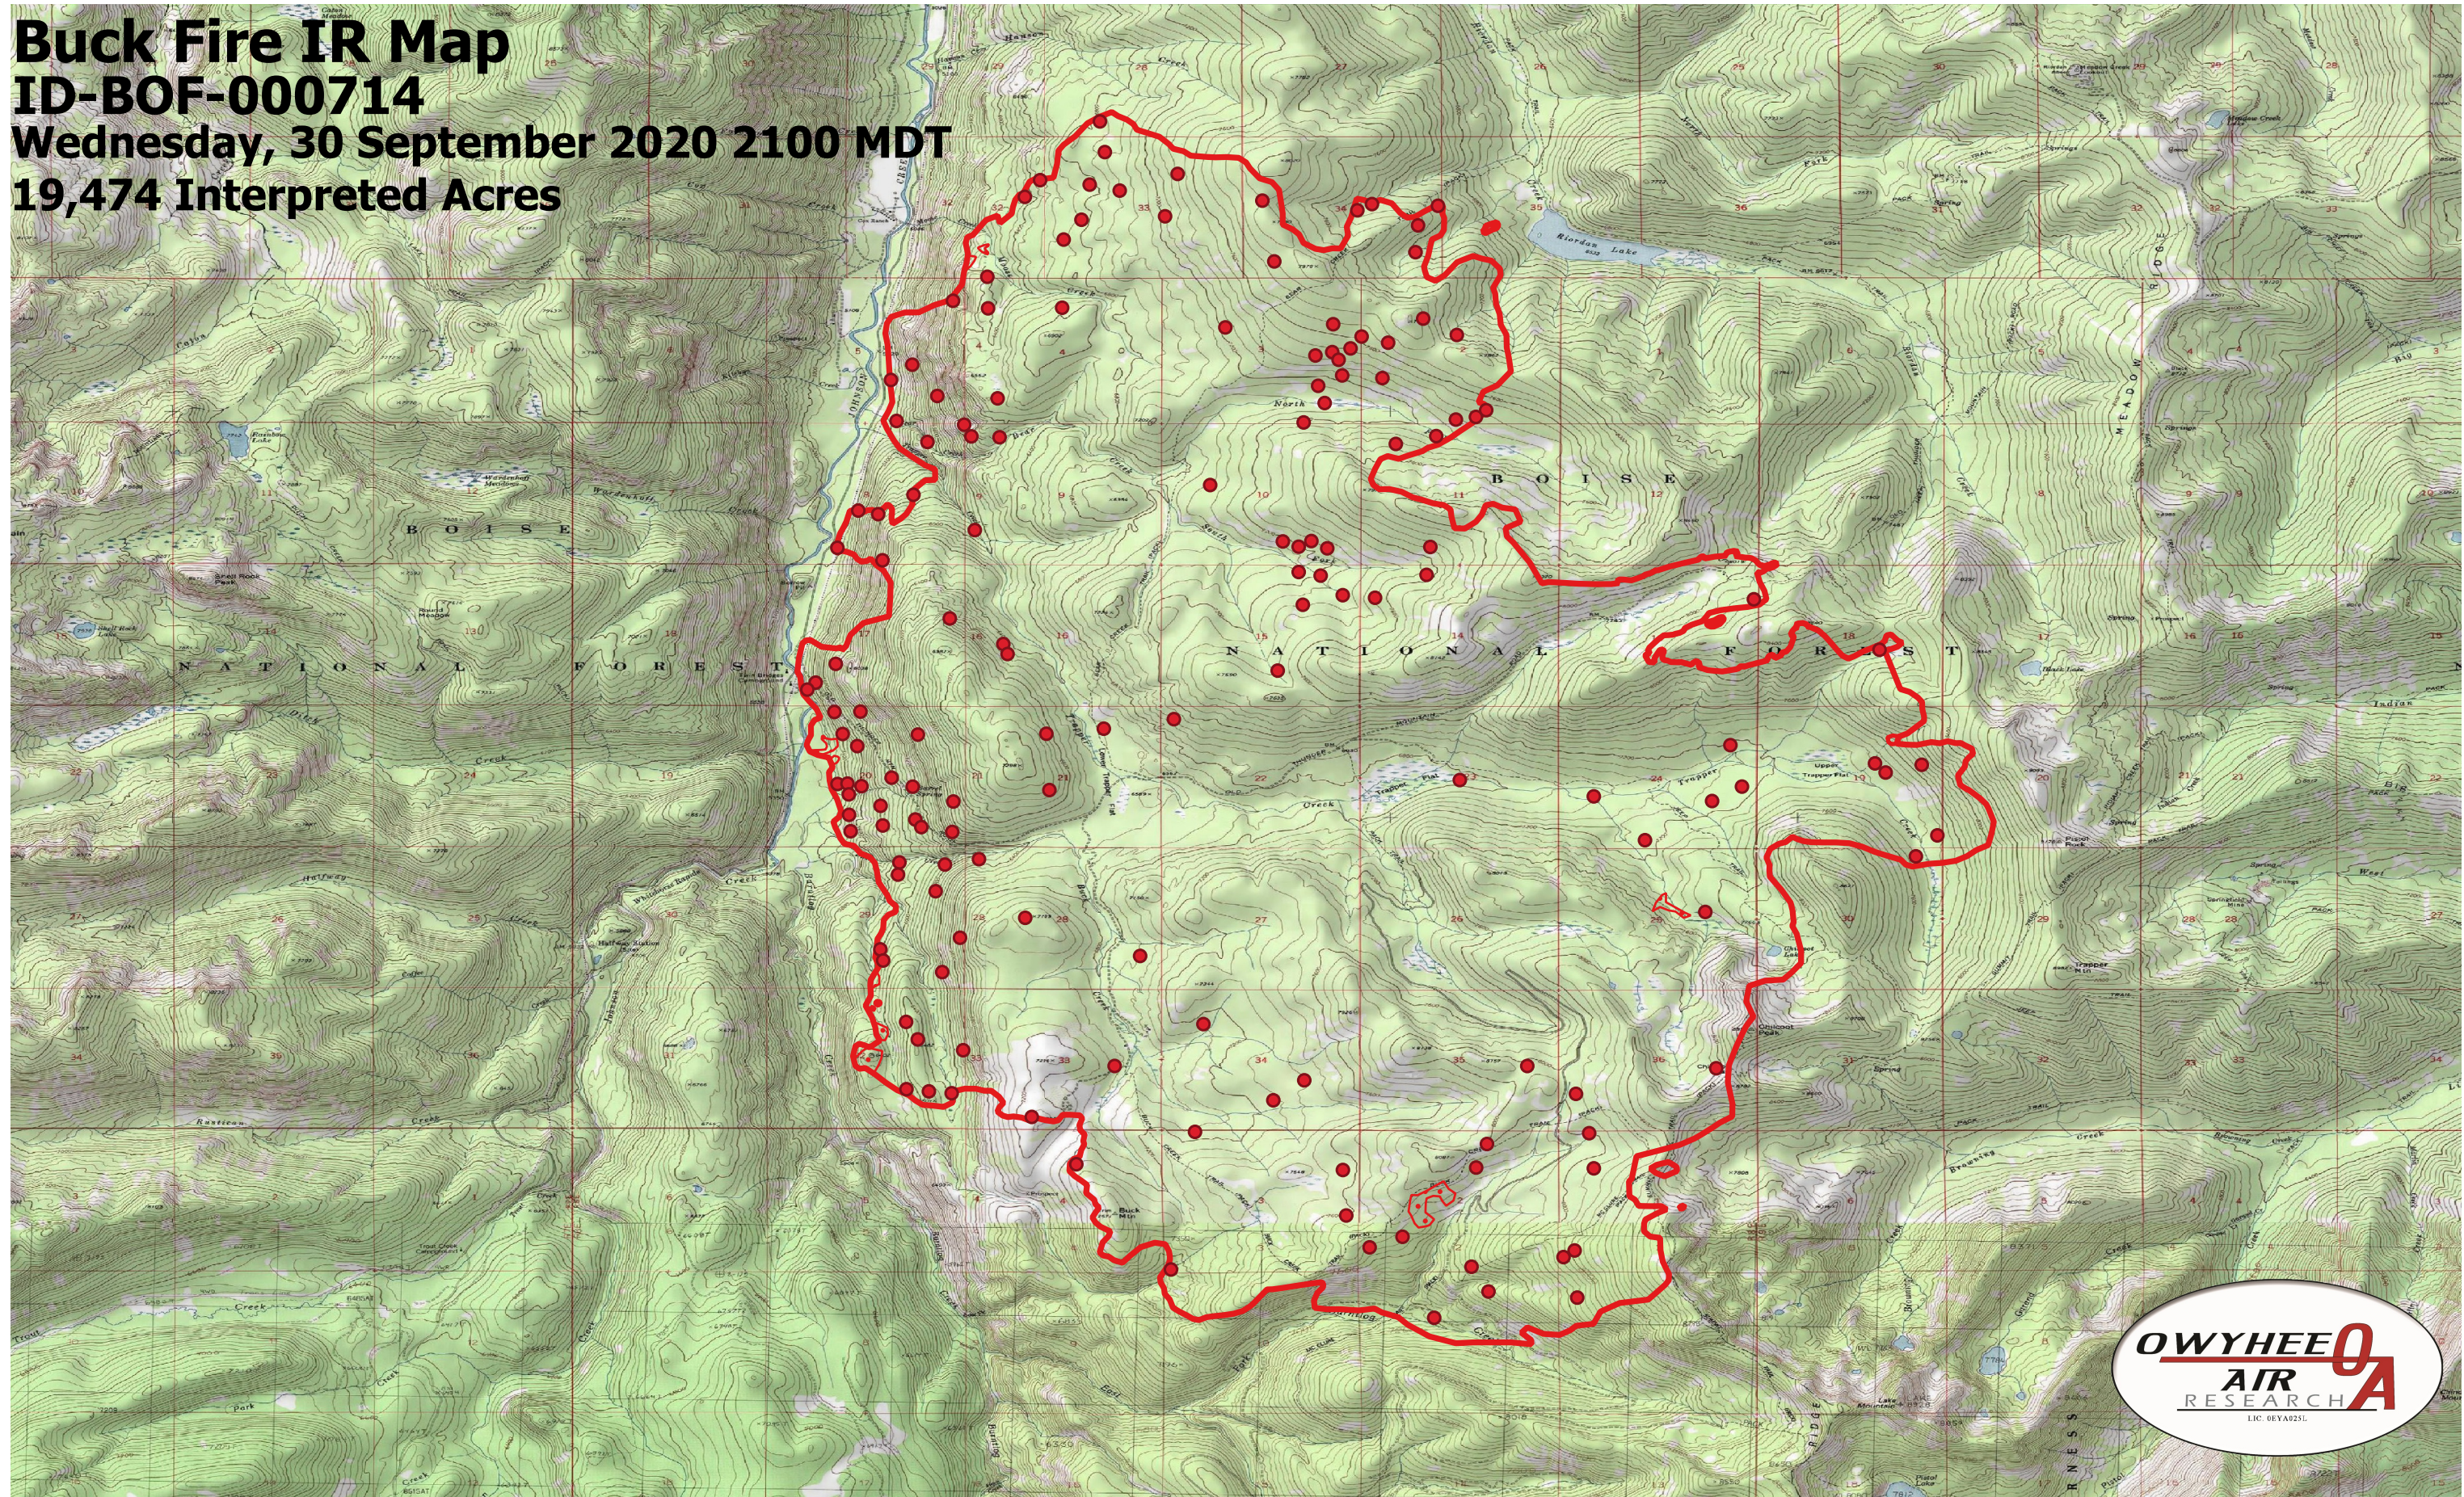

# Buck Fire IR Map

**ID-BOF-000714**  
**Wednesday, 30 September 2020 2100 MDT**  
**19,474 Interpreted Acres**

- Legend**
- IR Isolated Heat
  - ▭ IR Burn Perimeter
  - ▨ IR Intense Heat
  - ⋯ IR Scattered Heat

Scale: 1:35,000  
Projection: WGS 84  
Produced by Owyhee Air Research, Inc.  
IR Interpreter: C. Holley  
fire@owyheear.com (208) 442-5405