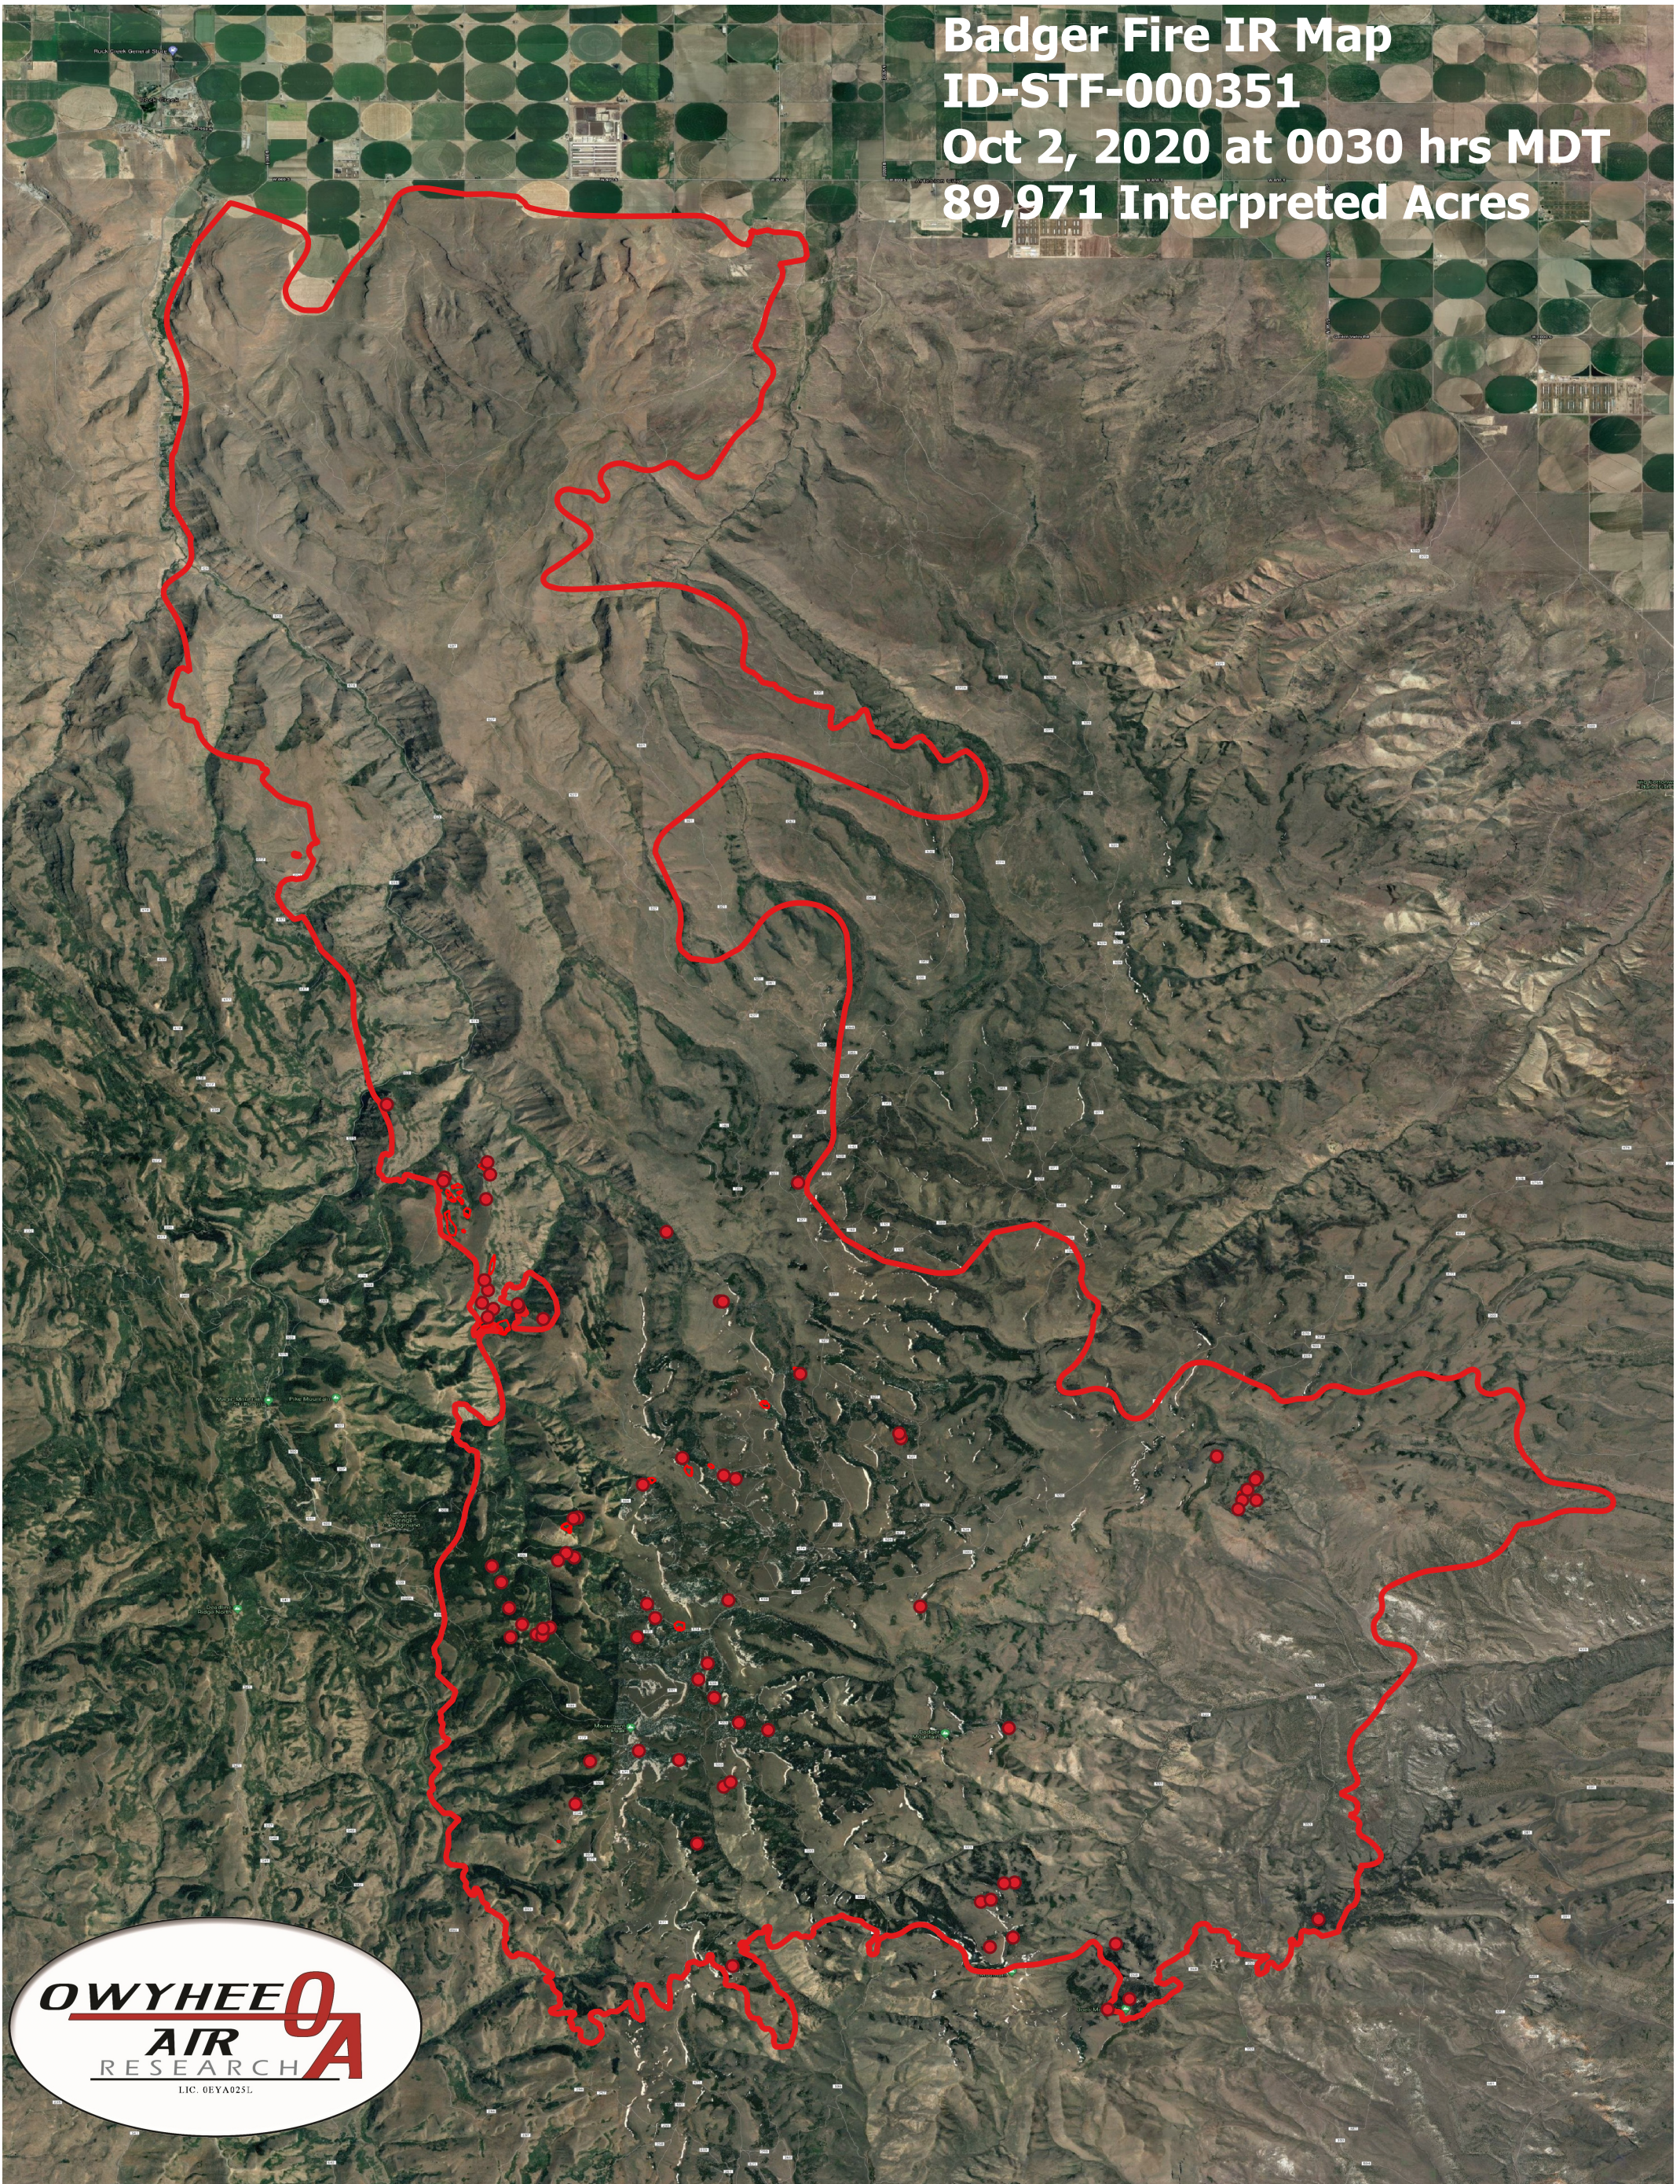

Badger Fire IR Map
ID-STF-000351
Oct 2, 2020 at 0030 hrs MDT
89,971 Interpreted Acres

- Legend**
- Burn Perimeter
 - Scattered Heat
 - Intense Heat
 - Isolated Heat

Scale: 1:65,000
Projection: WGS 84
Produced by Owyhee Air Research, Inc.
IR Interpreter: Courtney Holley
fire@owyheeair.com (208) 442-5405