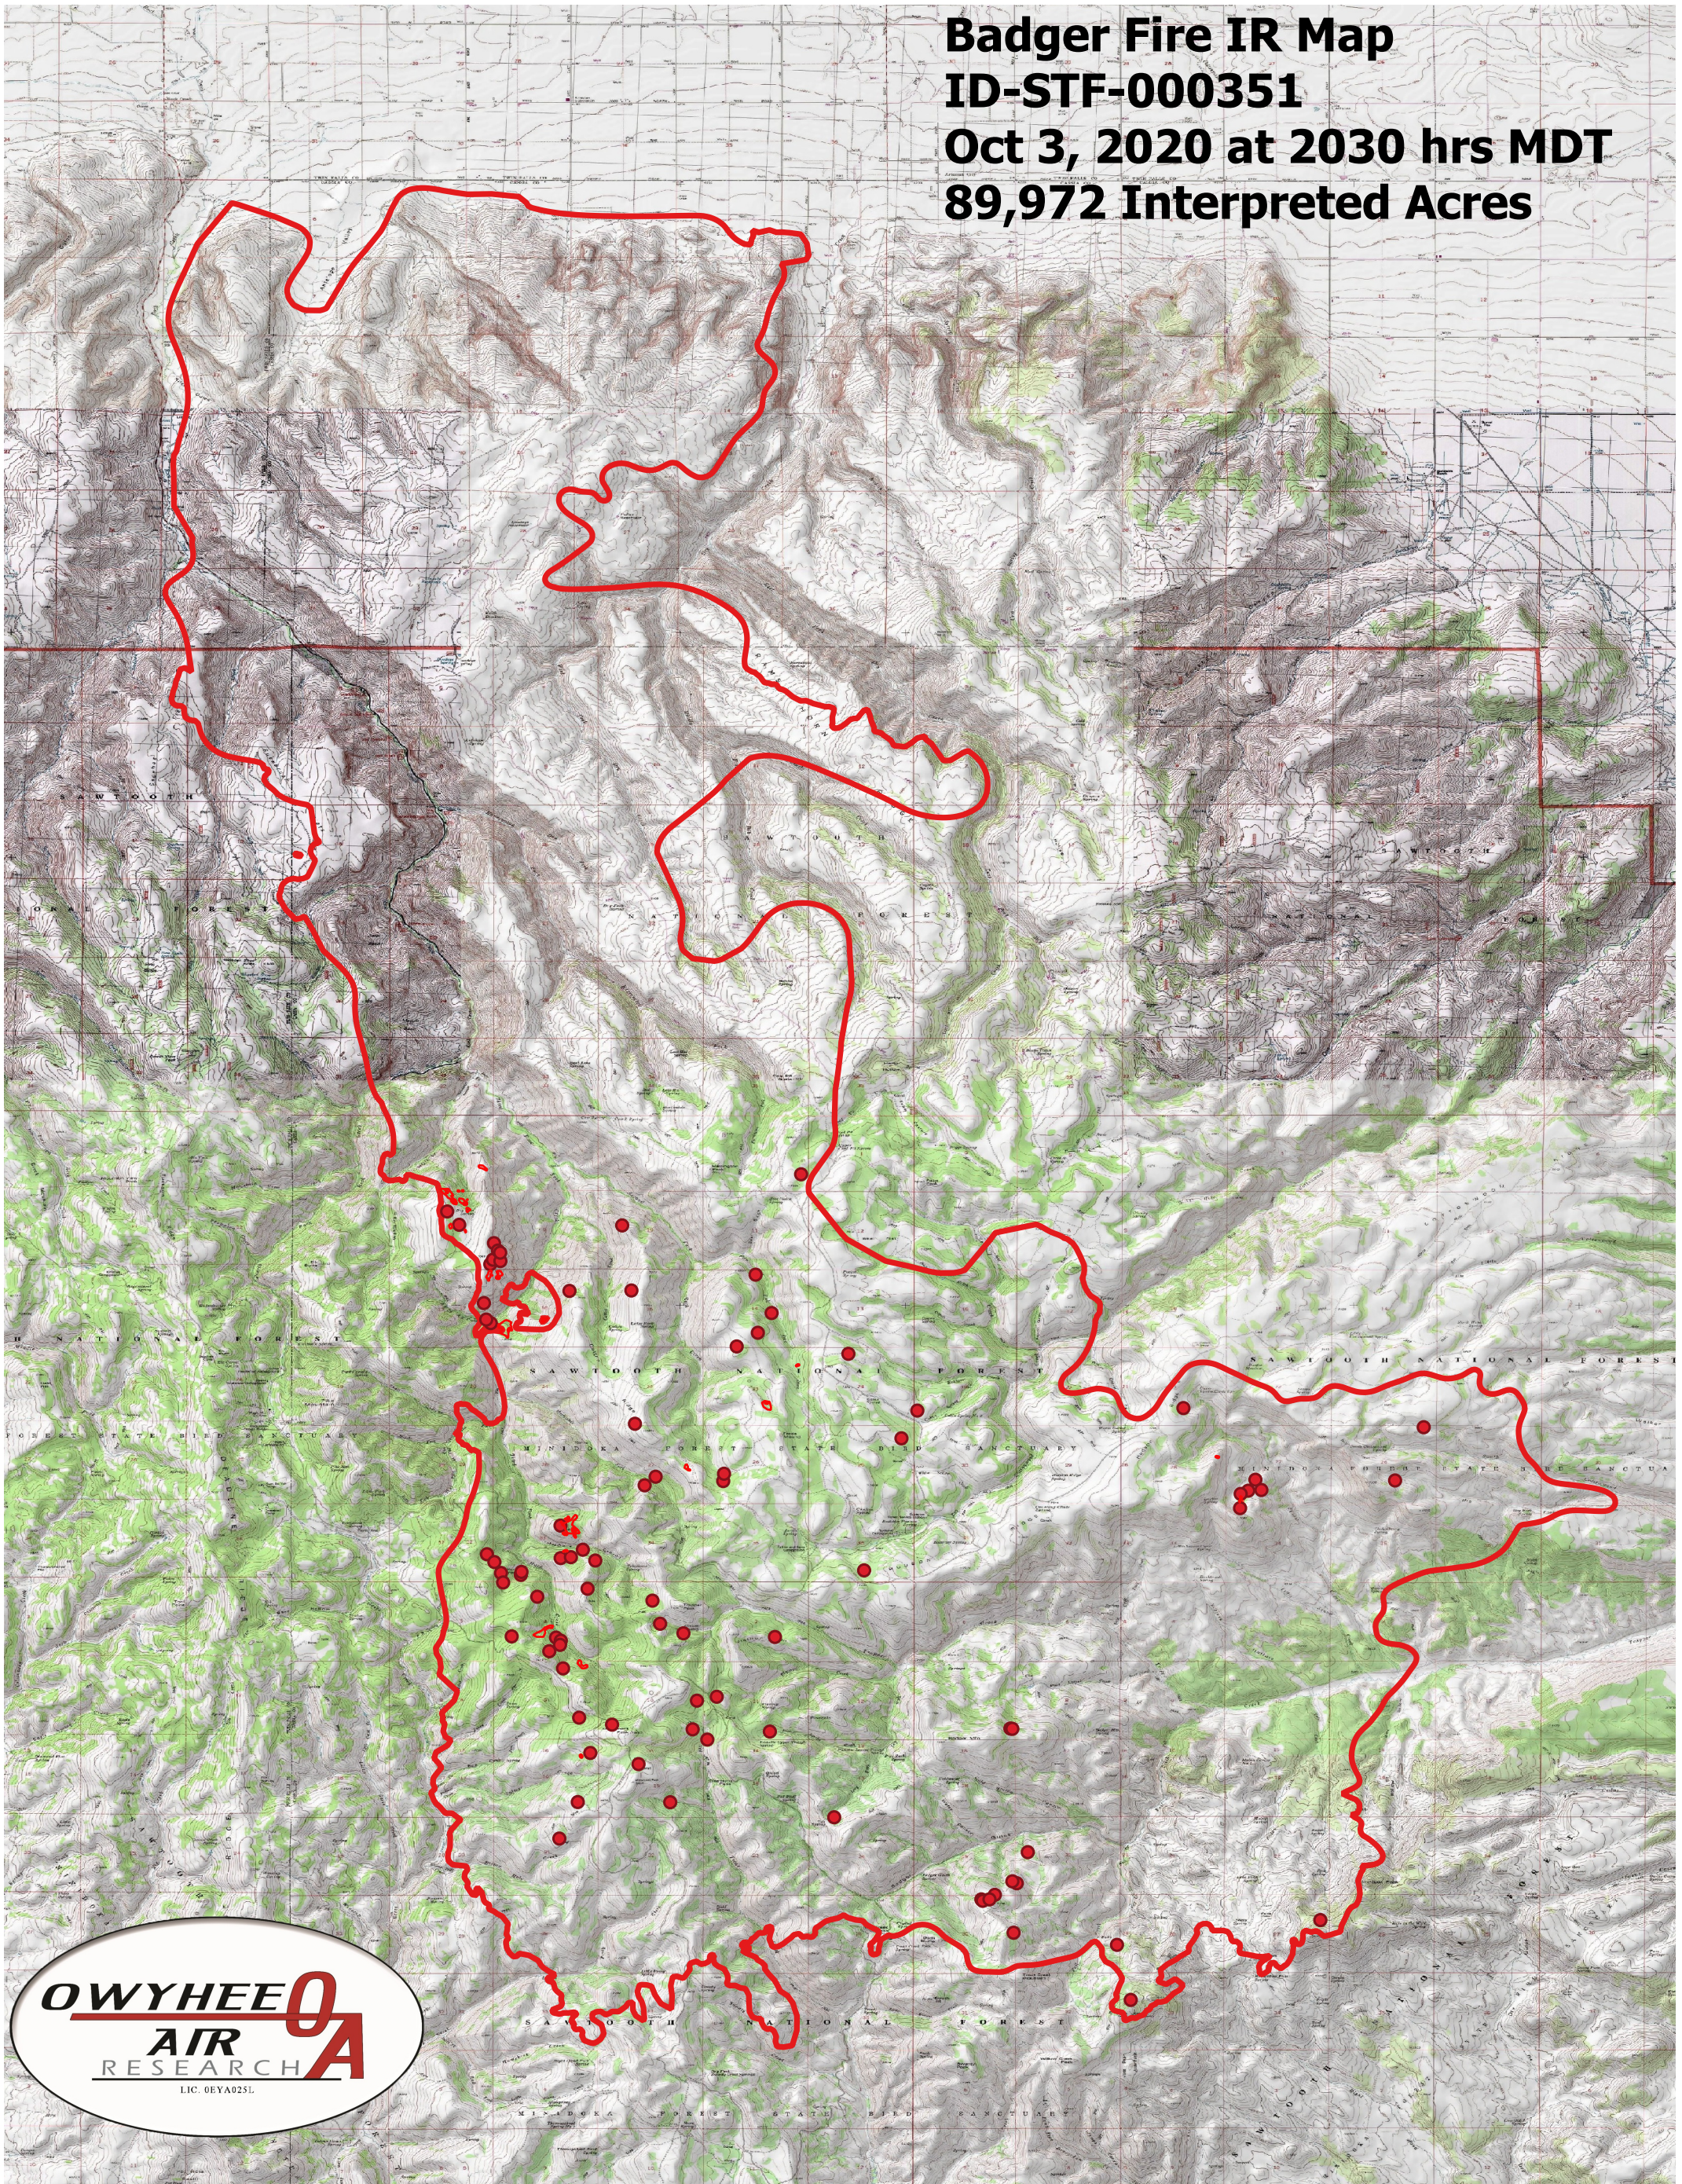

Badger Fire IR Map
ID-STF-000351
Oct 3, 2020 at 2030 hrs MDT
89,972 Interpreted Acres

Legend

-  Burn Perimeter
-  Scattered Heat
-  Intense Heat
-  Isolated Heat

Scale: 1:65,000

Projection: WGS 84

Produced by Owyhee Air Research, Inc.