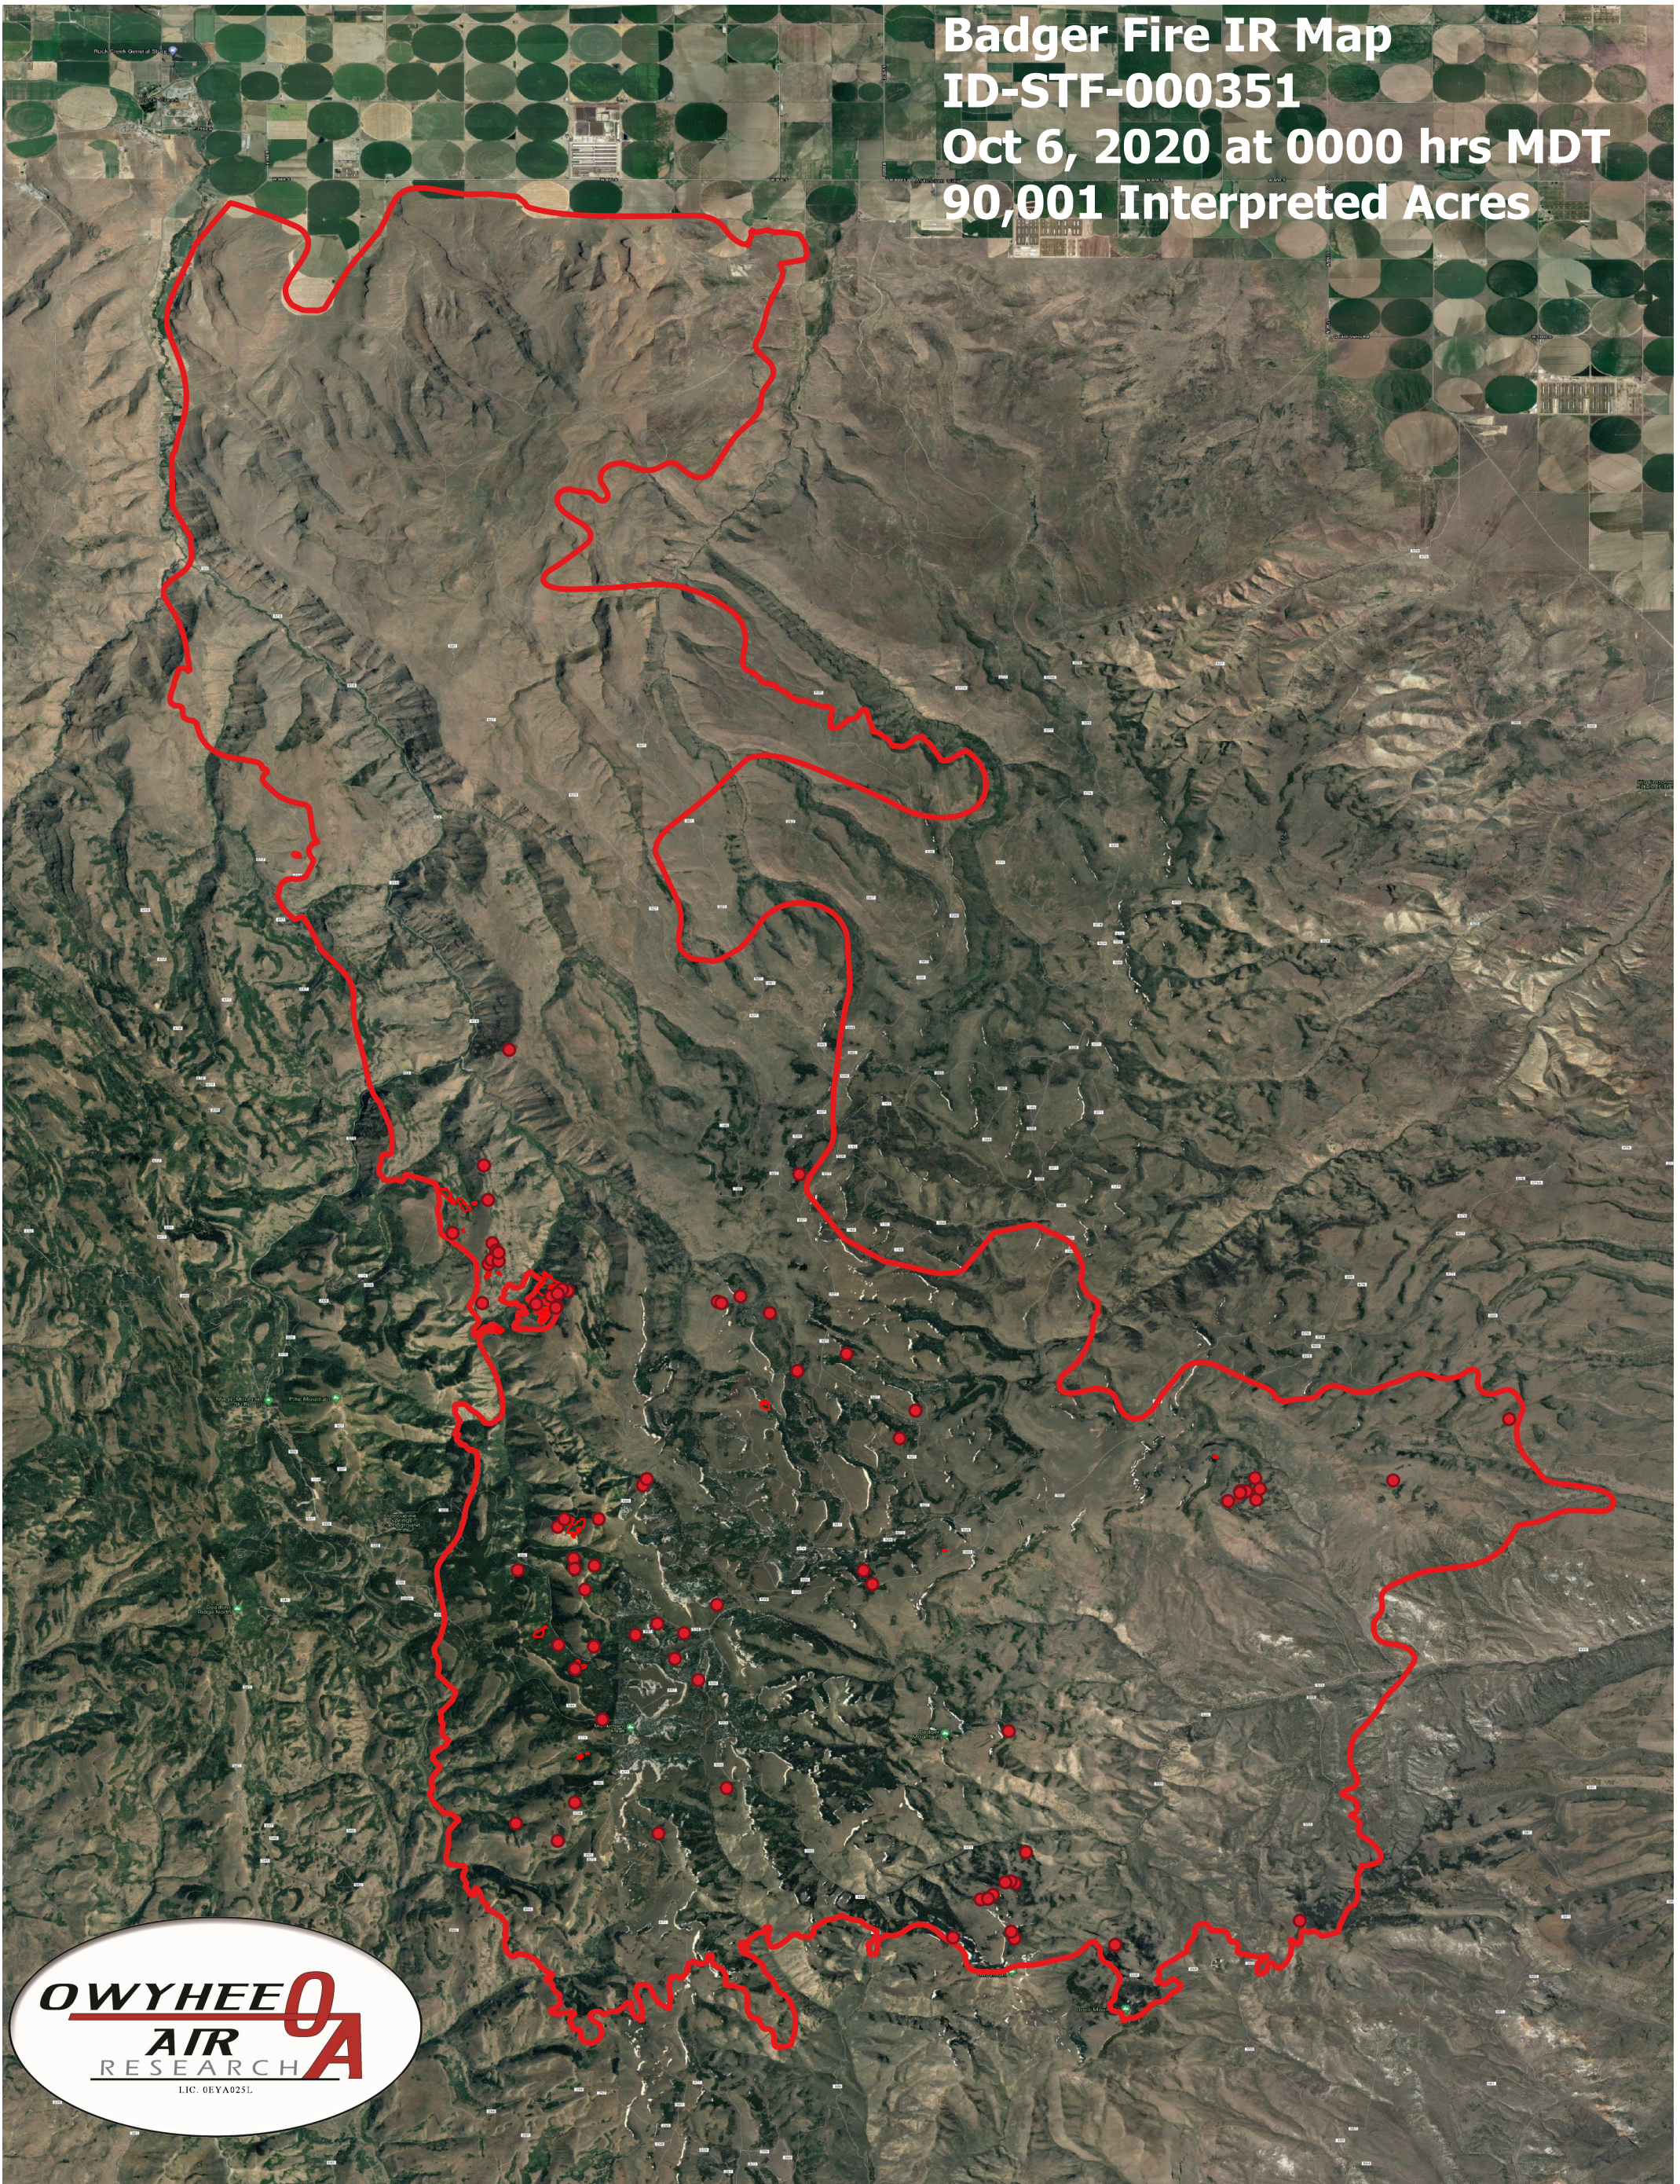

Badger Fire IR Map
ID-STF-000351
Oct 6, 2020 at 0000 hrs MDT
90,001 Interpreted Acres

- Legend**
- Burn Perimeter
 - Scattered Heat
 - Intense Heat
 - Isolated Heat

Scale: 1:65,000
Projection: WGS 84
Produced by Owyhee Air Research, Inc.
IR Interpreter: Courtney Holley
fire@owyheeair.com (208) 442-5405