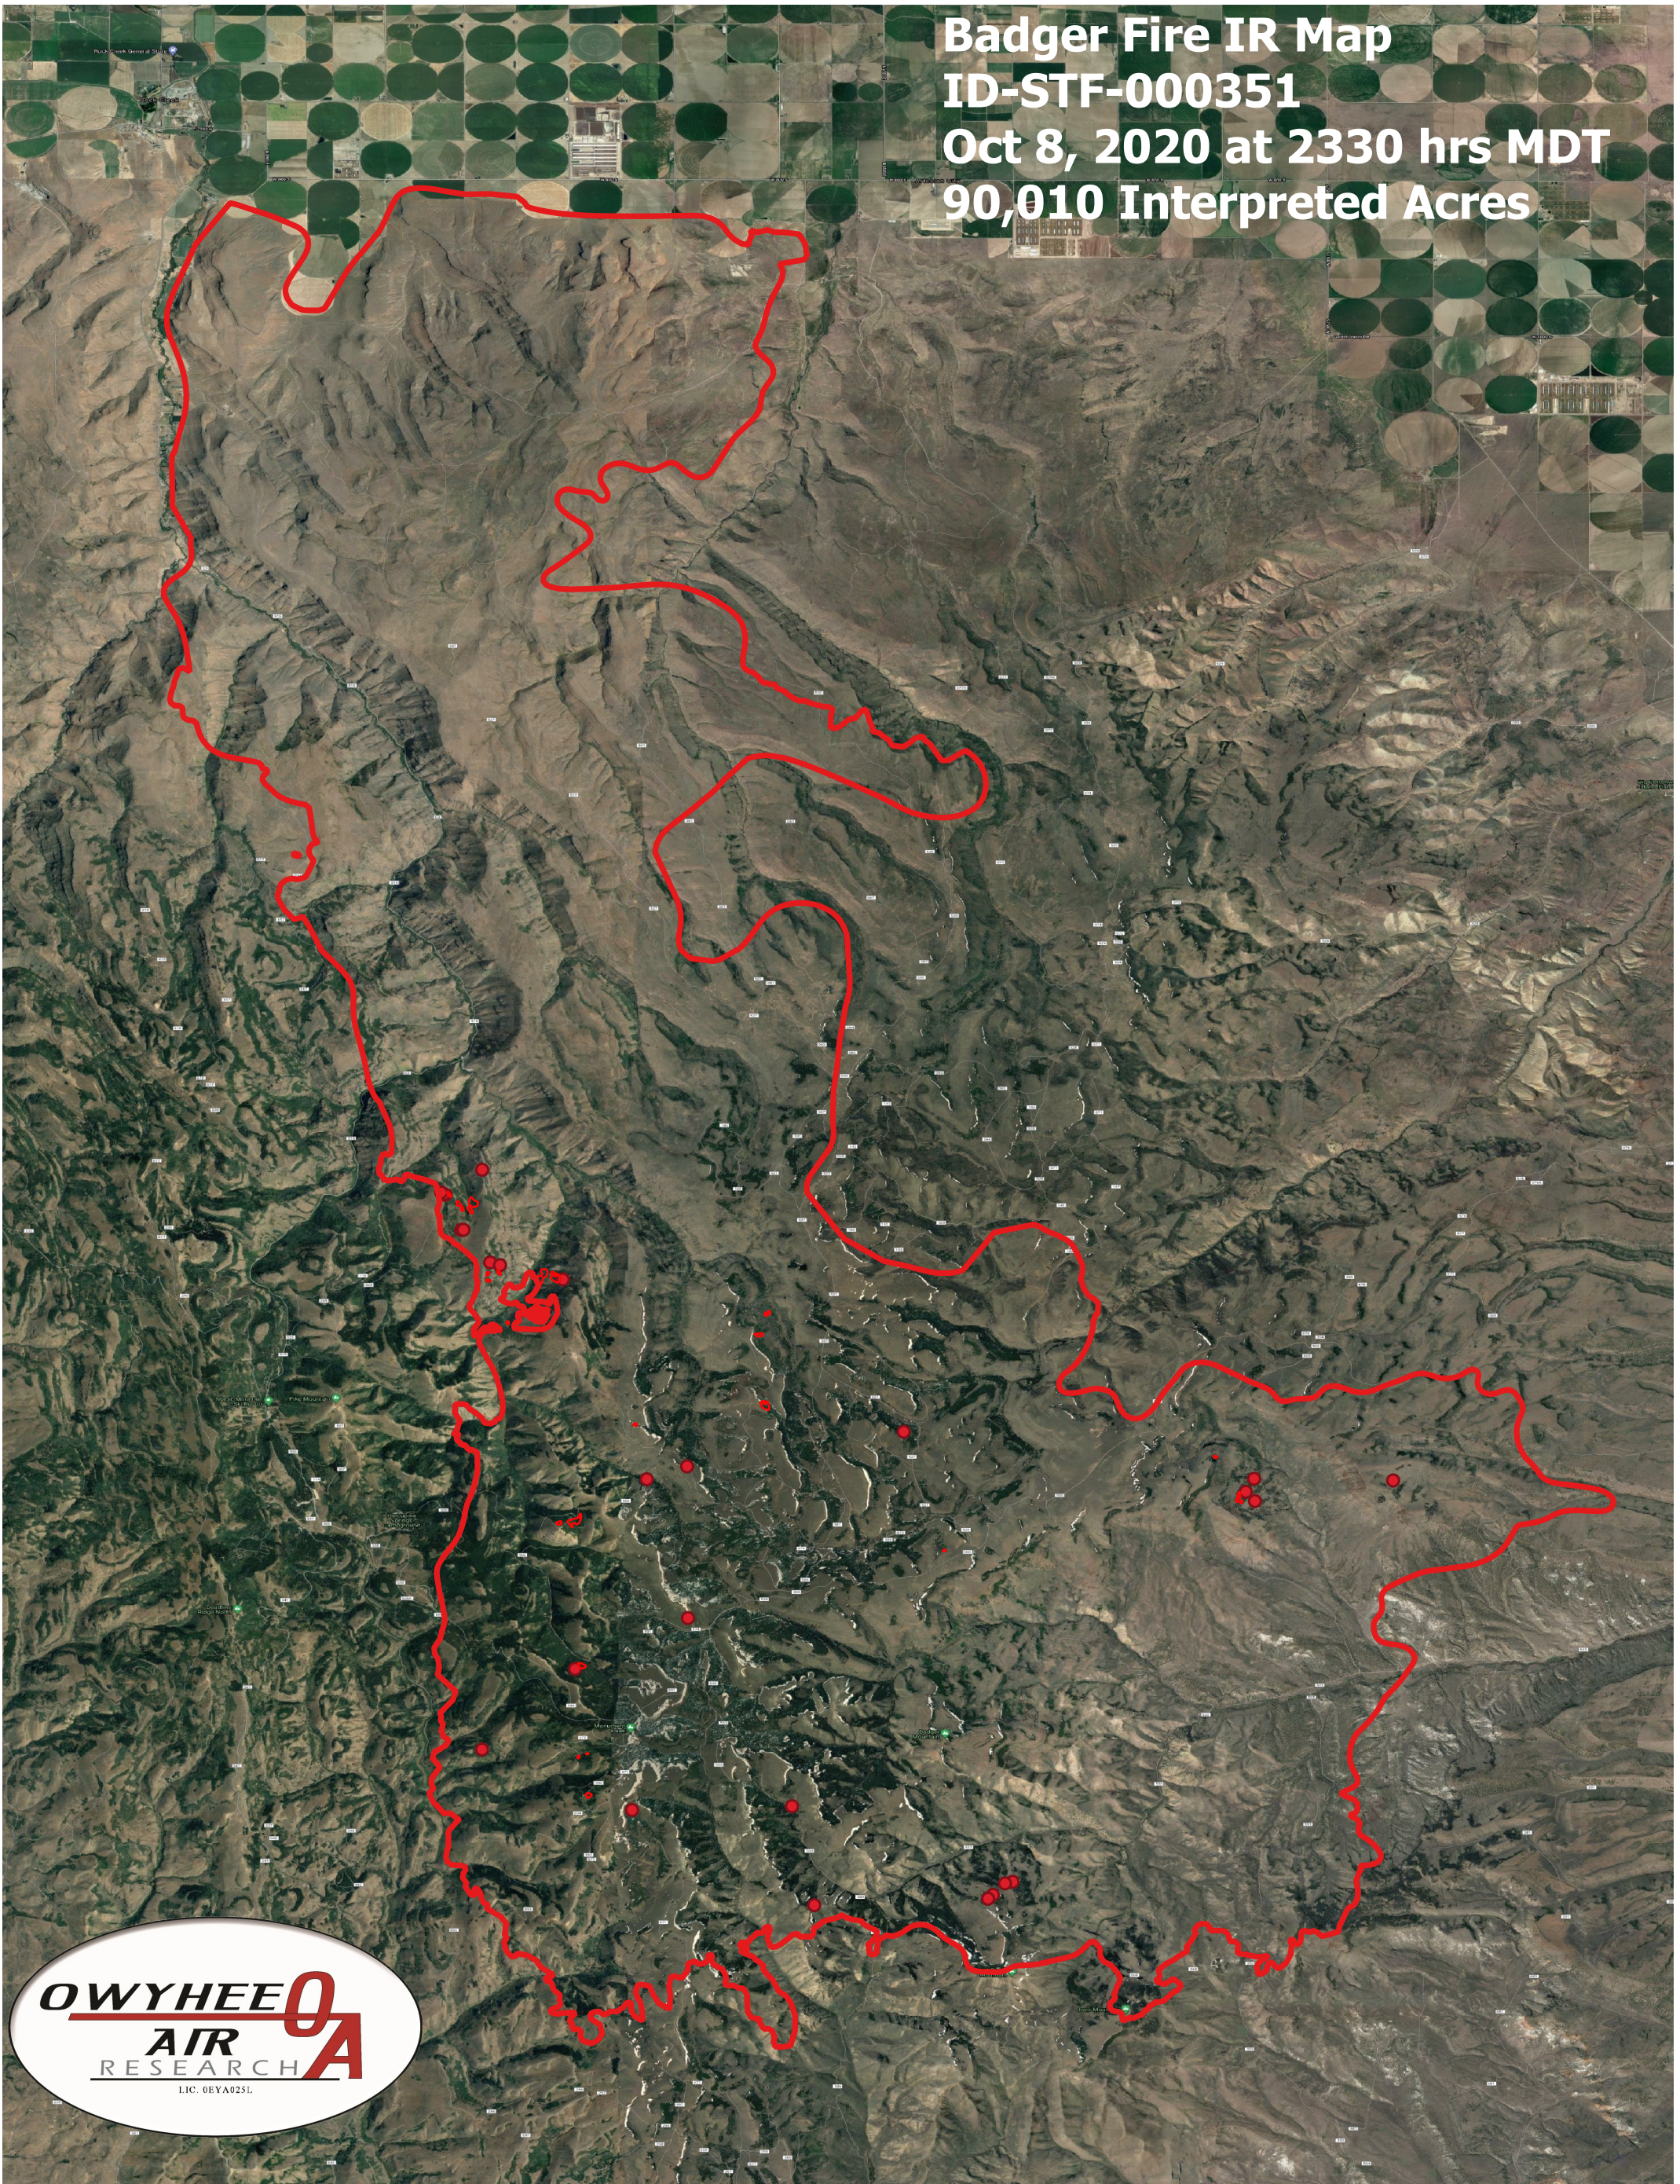

Badger Fire IR Map
ID-STF-000351
Oct 8, 2020 at 2330 hrs MDT
90,010 Interpreted Acres

Legend

-  Burn Perimeter
-  Scattered Heat
-  Intense Heat
-  Isolated Heat

Scale: 1:65,000

Projection: WGS 84

Produced by Owyhee Air Research, Inc.