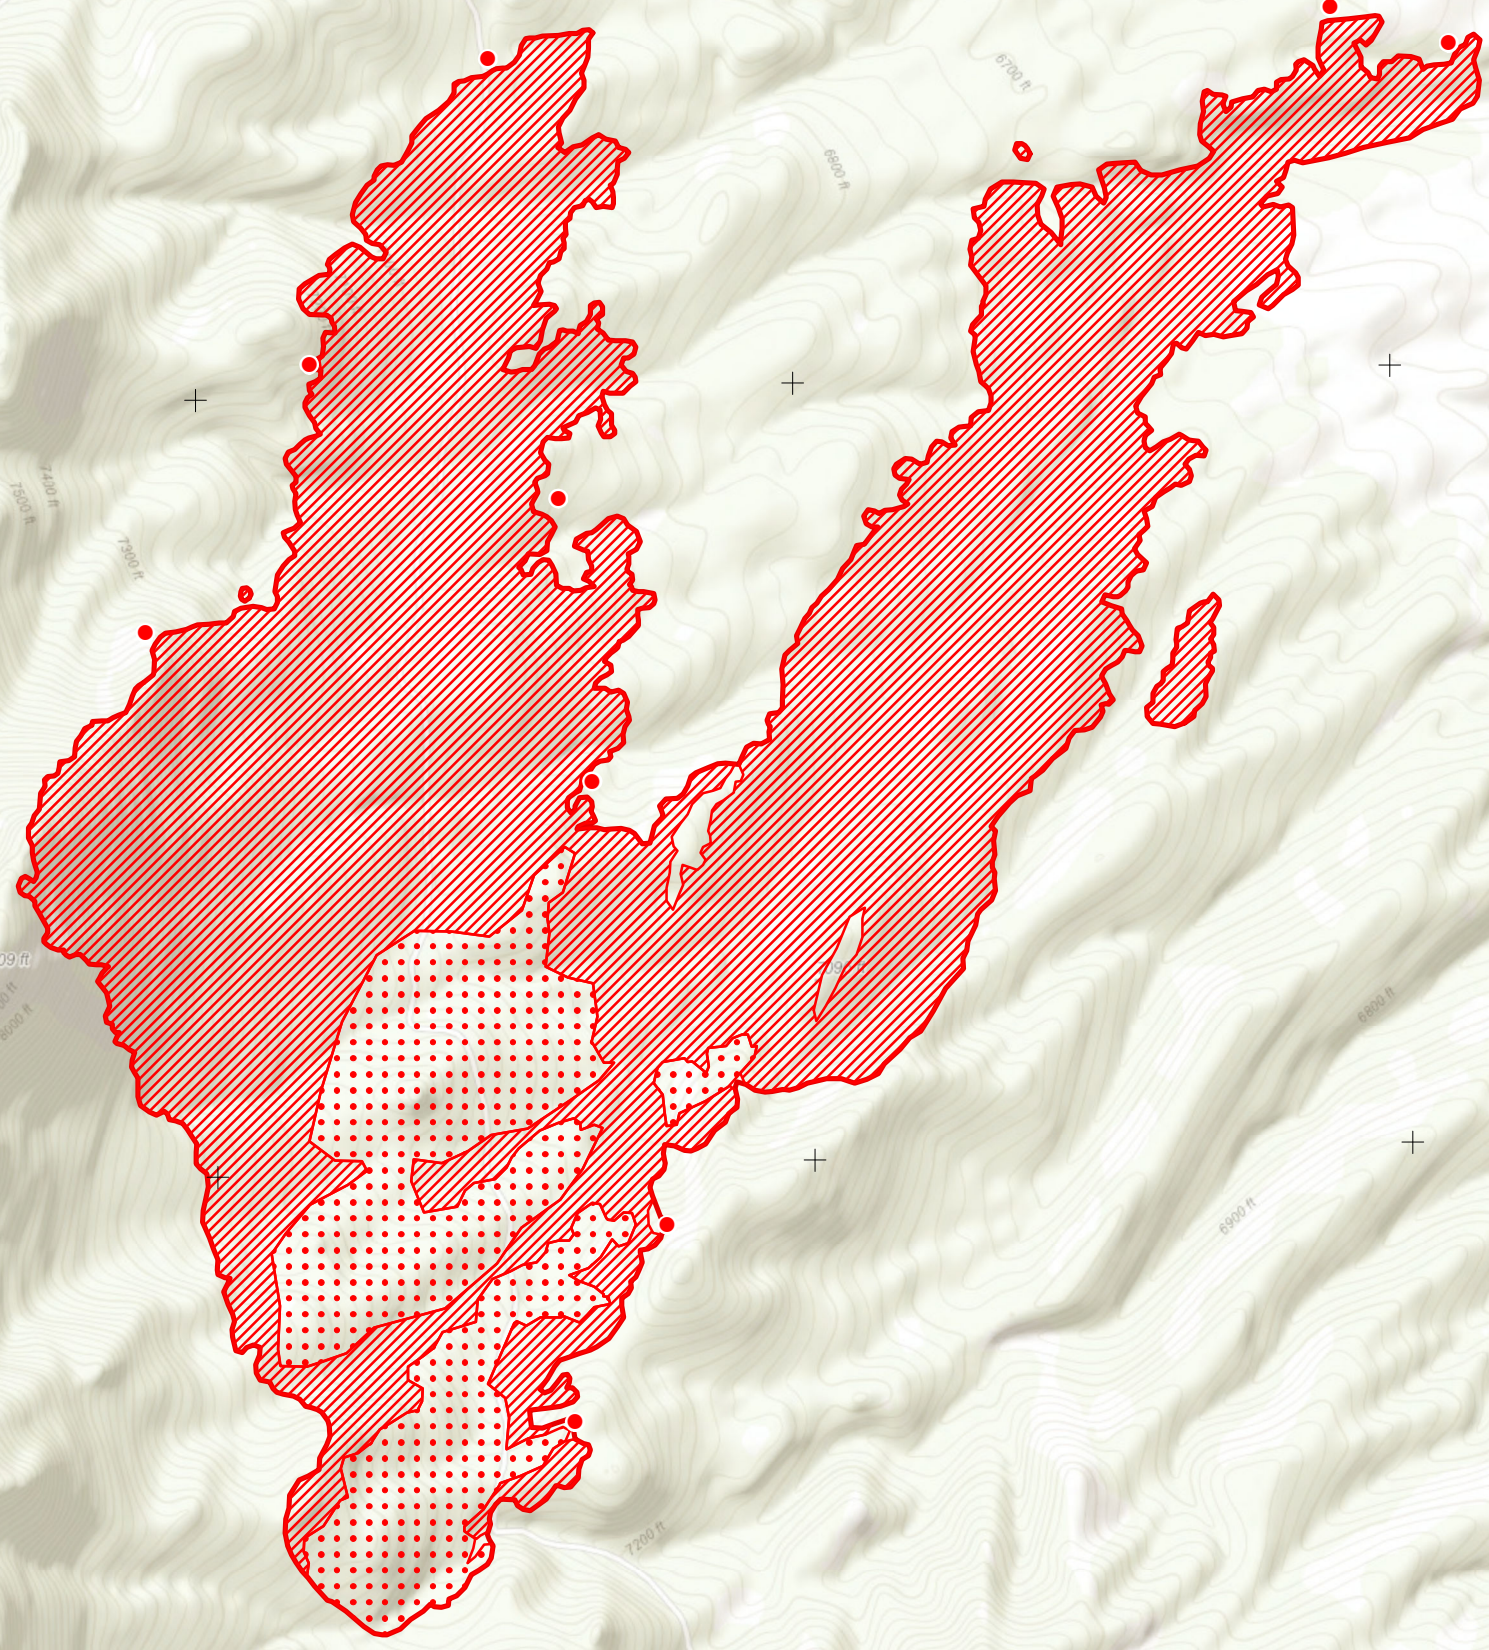

114°25'0"W

114°24'0"W

114°23'0"W

# Baldy NV-ELD-040123 Infrared Map

Imagery Date: 8/06/2020 @ 2006 MDT

Interpreted Size: 1212 acres

IRIN: Elise Bowne

N

40°40'N

40°30'N

40°20'N

40°10'N

40°40'N

40°30'N

40°20'N

40°10'N

- Isolated Heat Sources
- / / / / Intense Heat
- ● ● ● Scattered Heat
- Heat Perimeter

Sources: Esri, HERE, Garmin, Intermap, increment P Corp., GEBCO, USGS, FAO, NPS, NRCAN, GeoBase, IGN, Kadaster NL, Ordnance Survey, Esri Japan, METI, Esri China (Hong Kong), (c) OpenStreetMap contributors, and the GIS User Community, Sources: Esri, USGS, NOAA