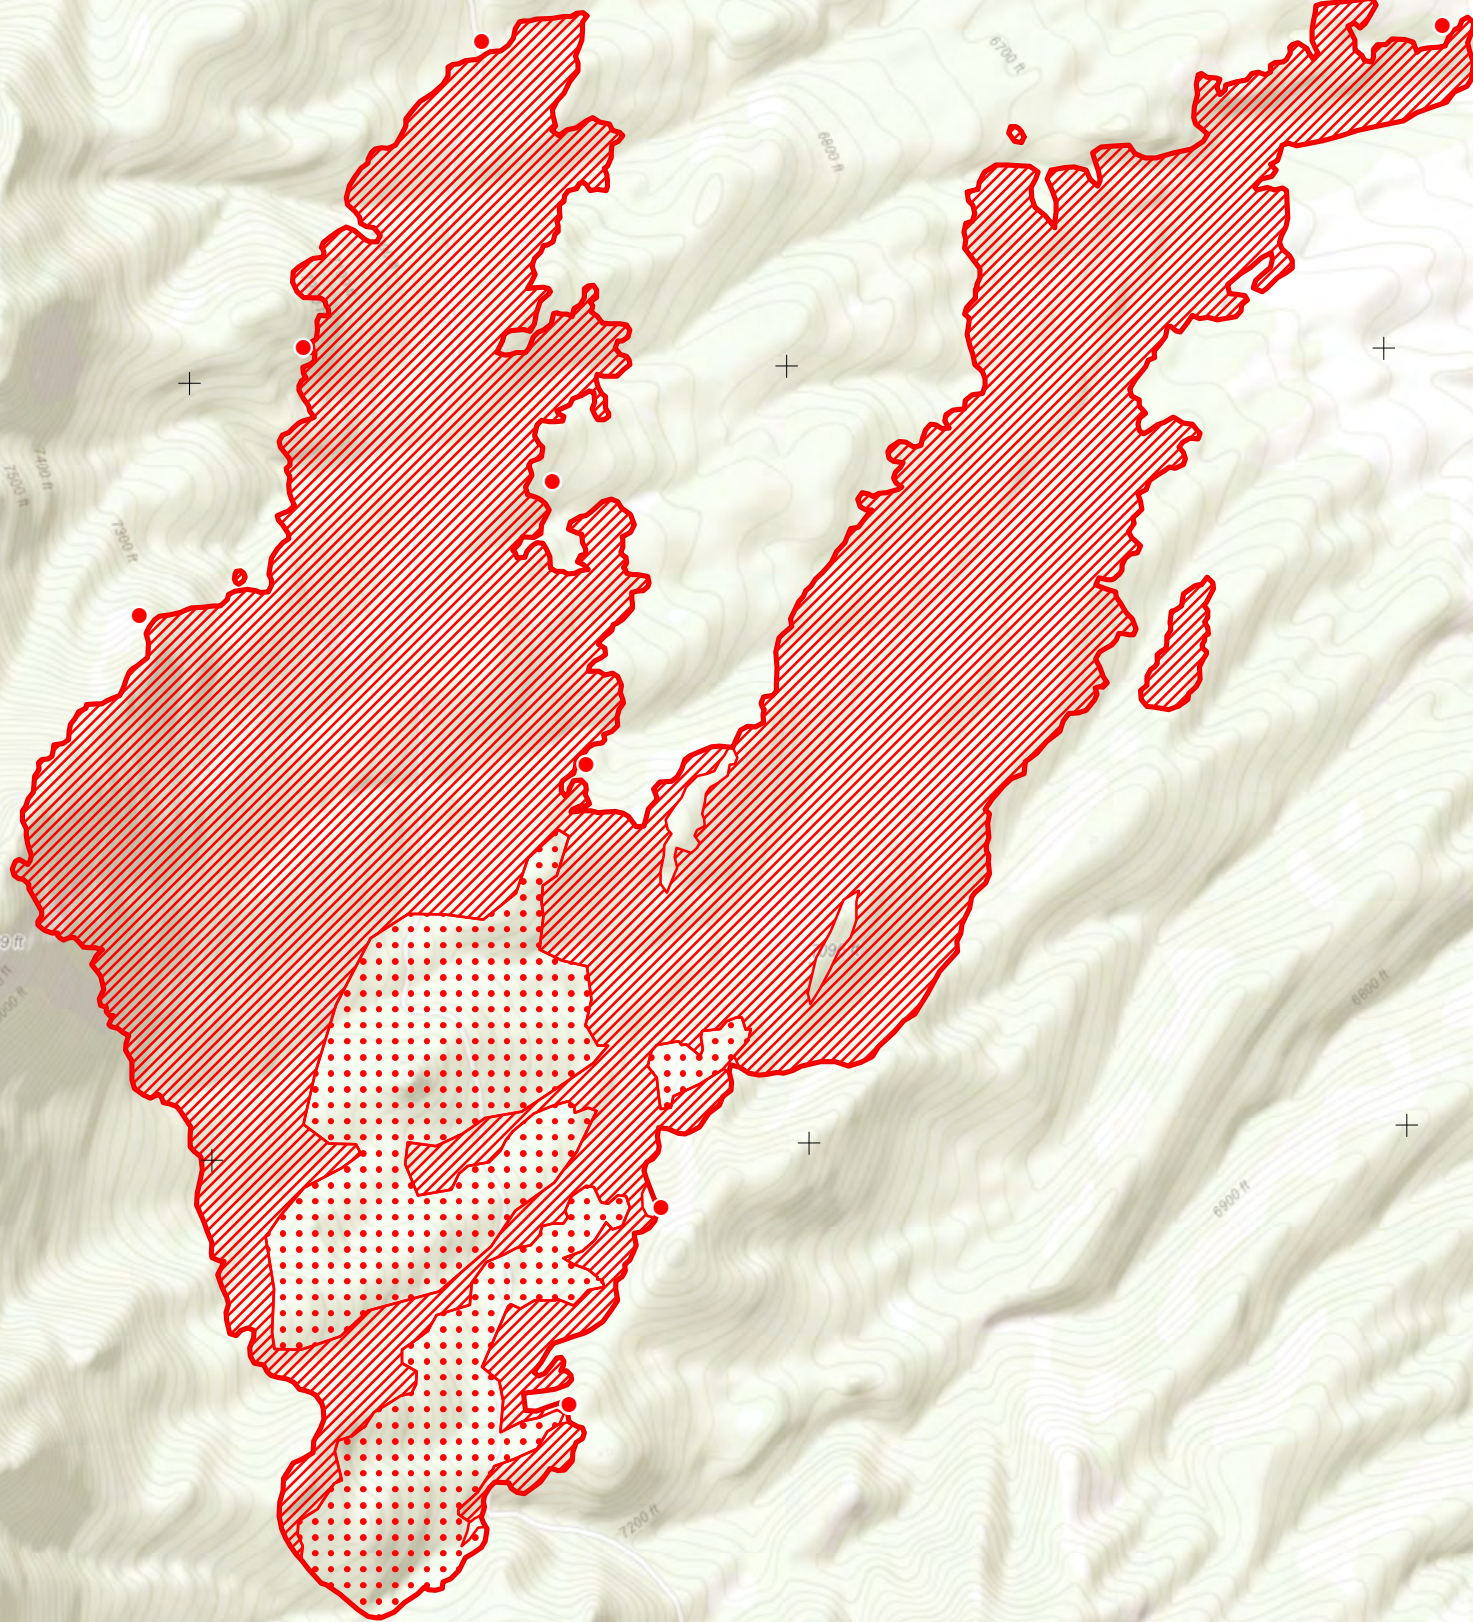

114°25'0"W

114°24'0"W

114°23'0"W

# Baldy NV-ELD-040123 Infrared Map

Imagery Date: 8/06/2020 @ 2006 MDT

Interpreted Size: 1212 acres

IRIN: Elise Bowne

40°40'N

40°30'N

40°20'N

40°10'N

40°40'N

40°30'N

40°20'N

40°10'N

- Isolated Heat Sources
- Intense Heat
- Scattered Heat
- Heat Perimeter

Sources: Esri, HERE, Garmin, Intermap, increment P Corp., GEBCO, USGS, FAO, NPS, NRCAN, GeoBase, IGN, Kadaster NL, Ordnance Survey, Esri Japan, METI, Esri China (Hong Kong), (c) OpenStreetMap contributors, and the GIS User Community, Sources: Esri, USGS, NOAA