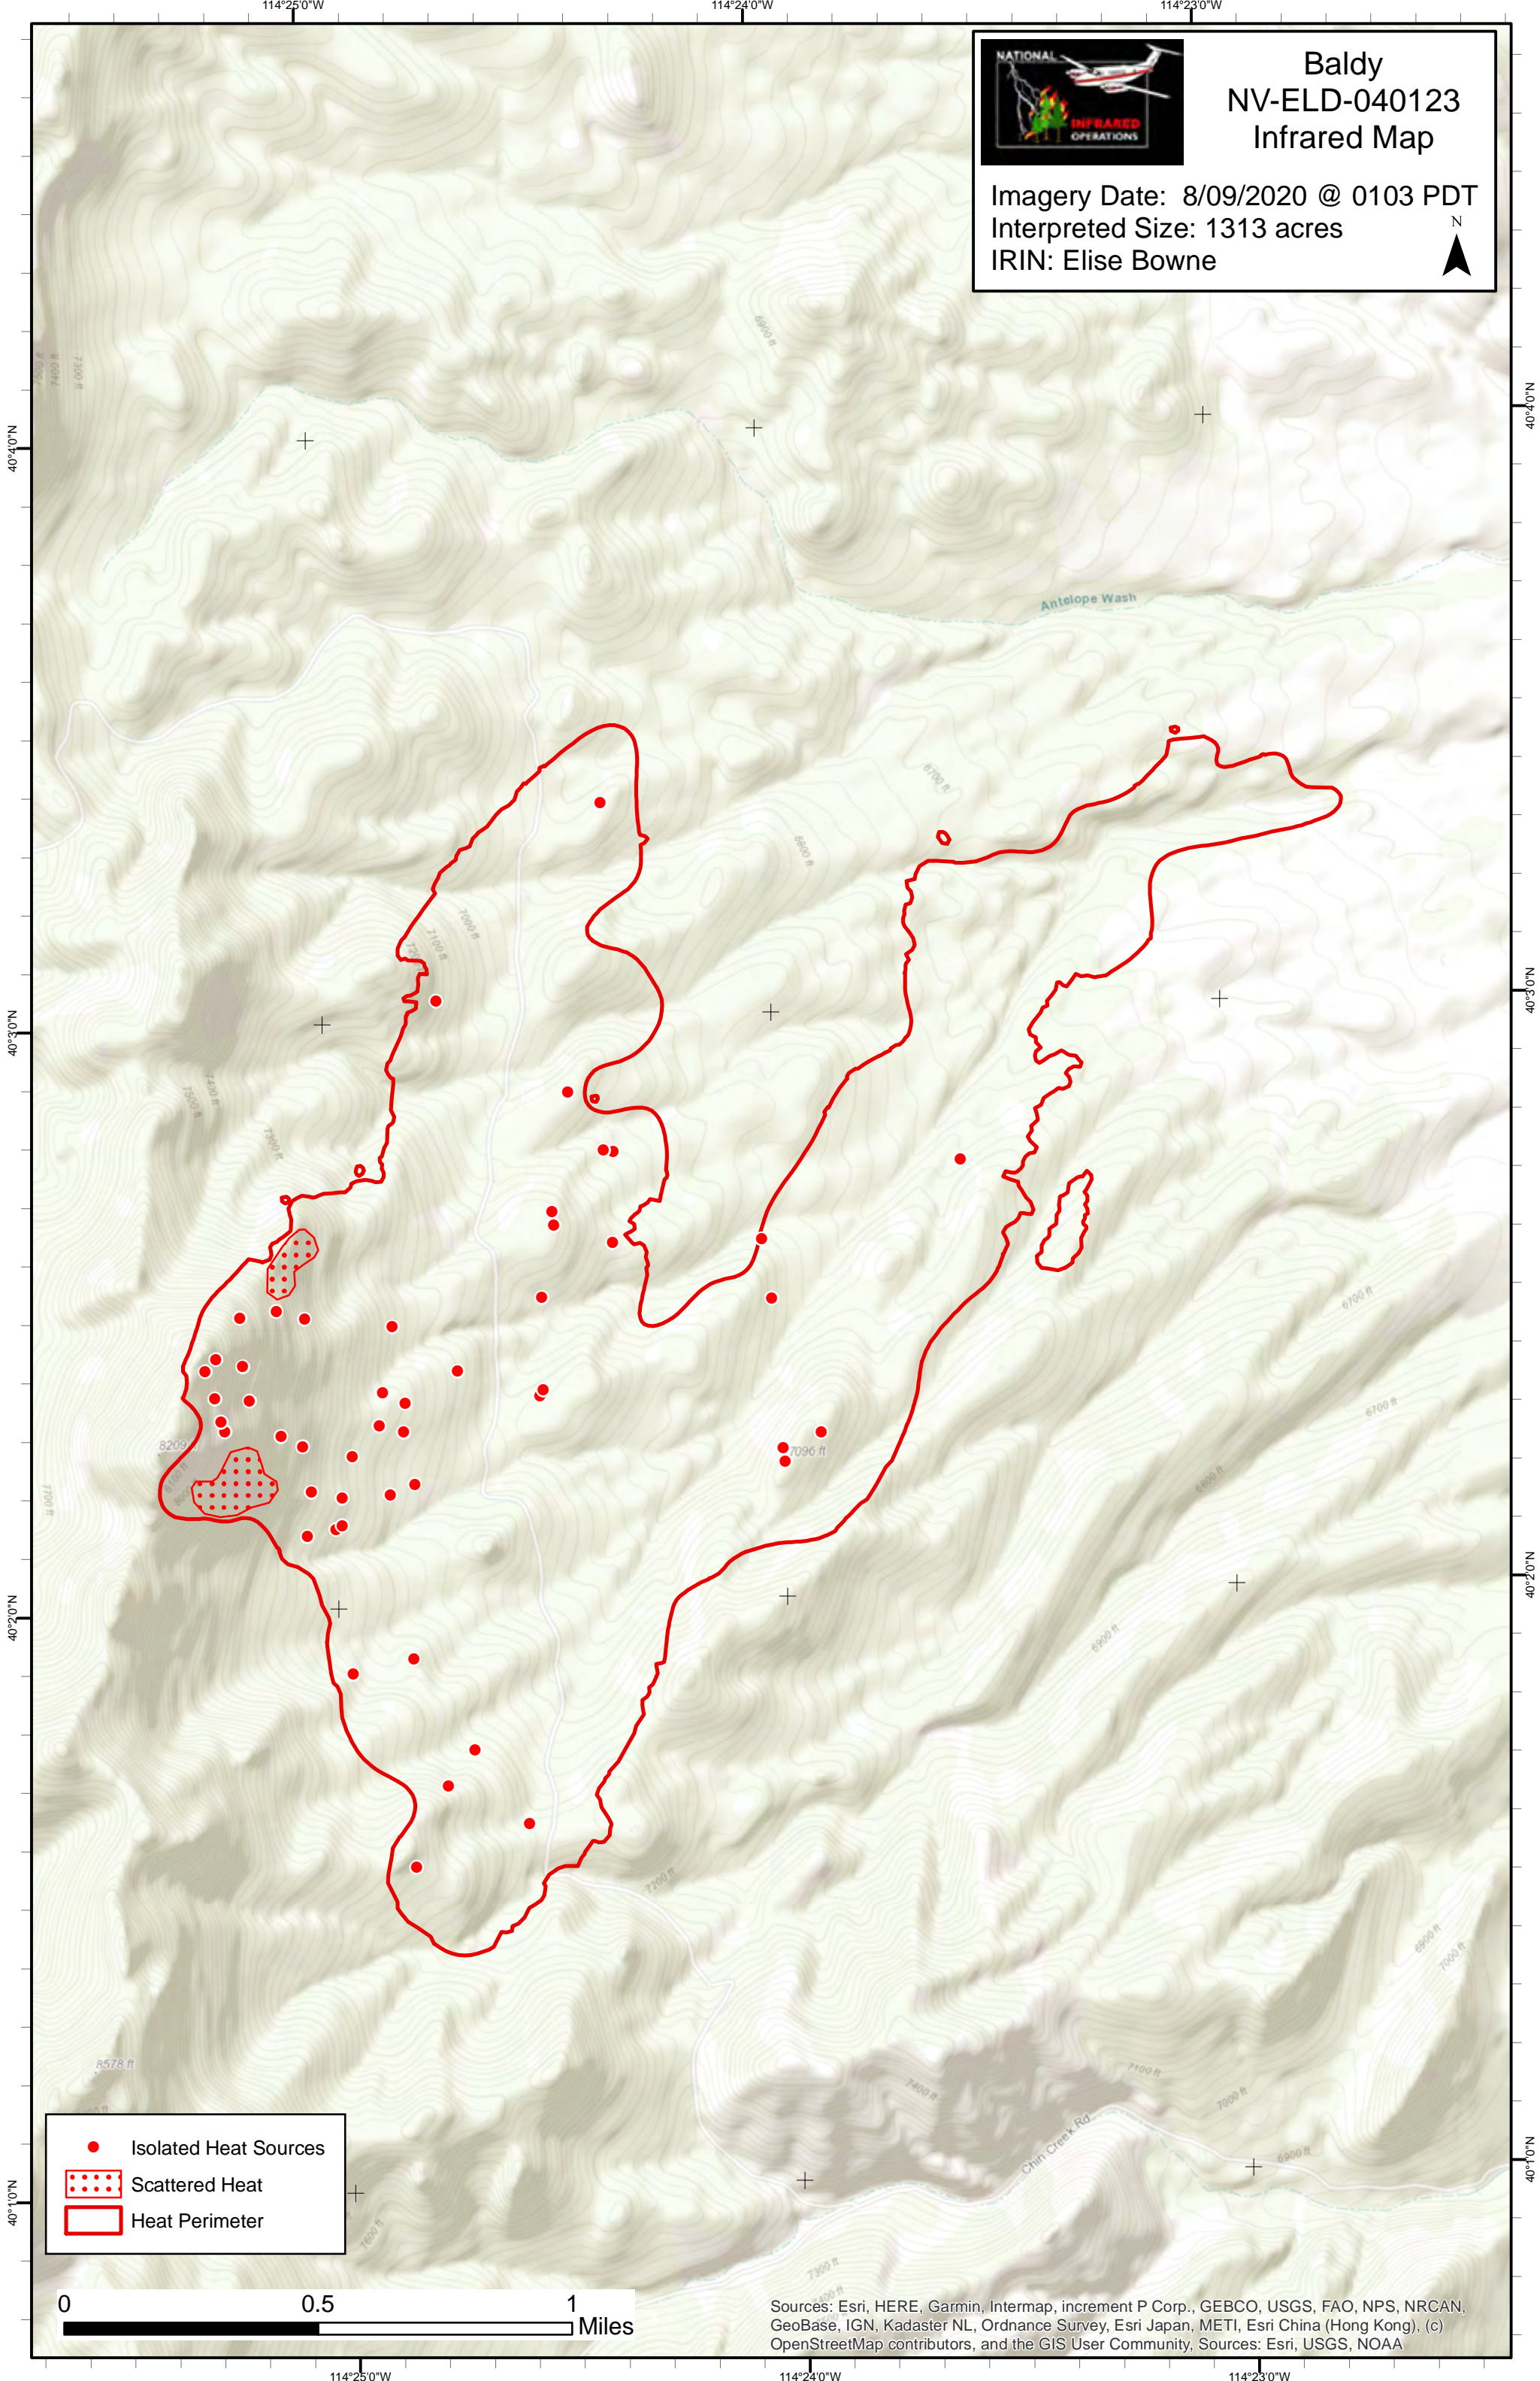

114°25'0"W

114°24'0"W

114°23'0"W

Baldy NV-ELD-040123 Infrared Map

Imagery Date: 8/09/2020 @ 0103 PDT
Interpreted Size: 1313 acres
IRIN: Elise Bowne

- Isolated Heat Sources
- Scattered Heat
- Heat Perimeter

Sources: Esri, HERE, Garmin, Intermap, increment P Corp., GEBCO, USGS, FAO, NPS, NRCAN, GeoBase, IGN, Kadaster NL, Ordnance Survey, Esri Japan, METI, Esri China (Hong Kong), (c) OpenStreetMap contributors, and the GIS User Community, Sources: Esri, USGS, NOAA

40°40'N

40°30'N

40°20'N

40°10'N

40°40'N

40°30'N

40°20'N

40°10'N

114°25'0"W

114°24'0"W

114°23'0"W