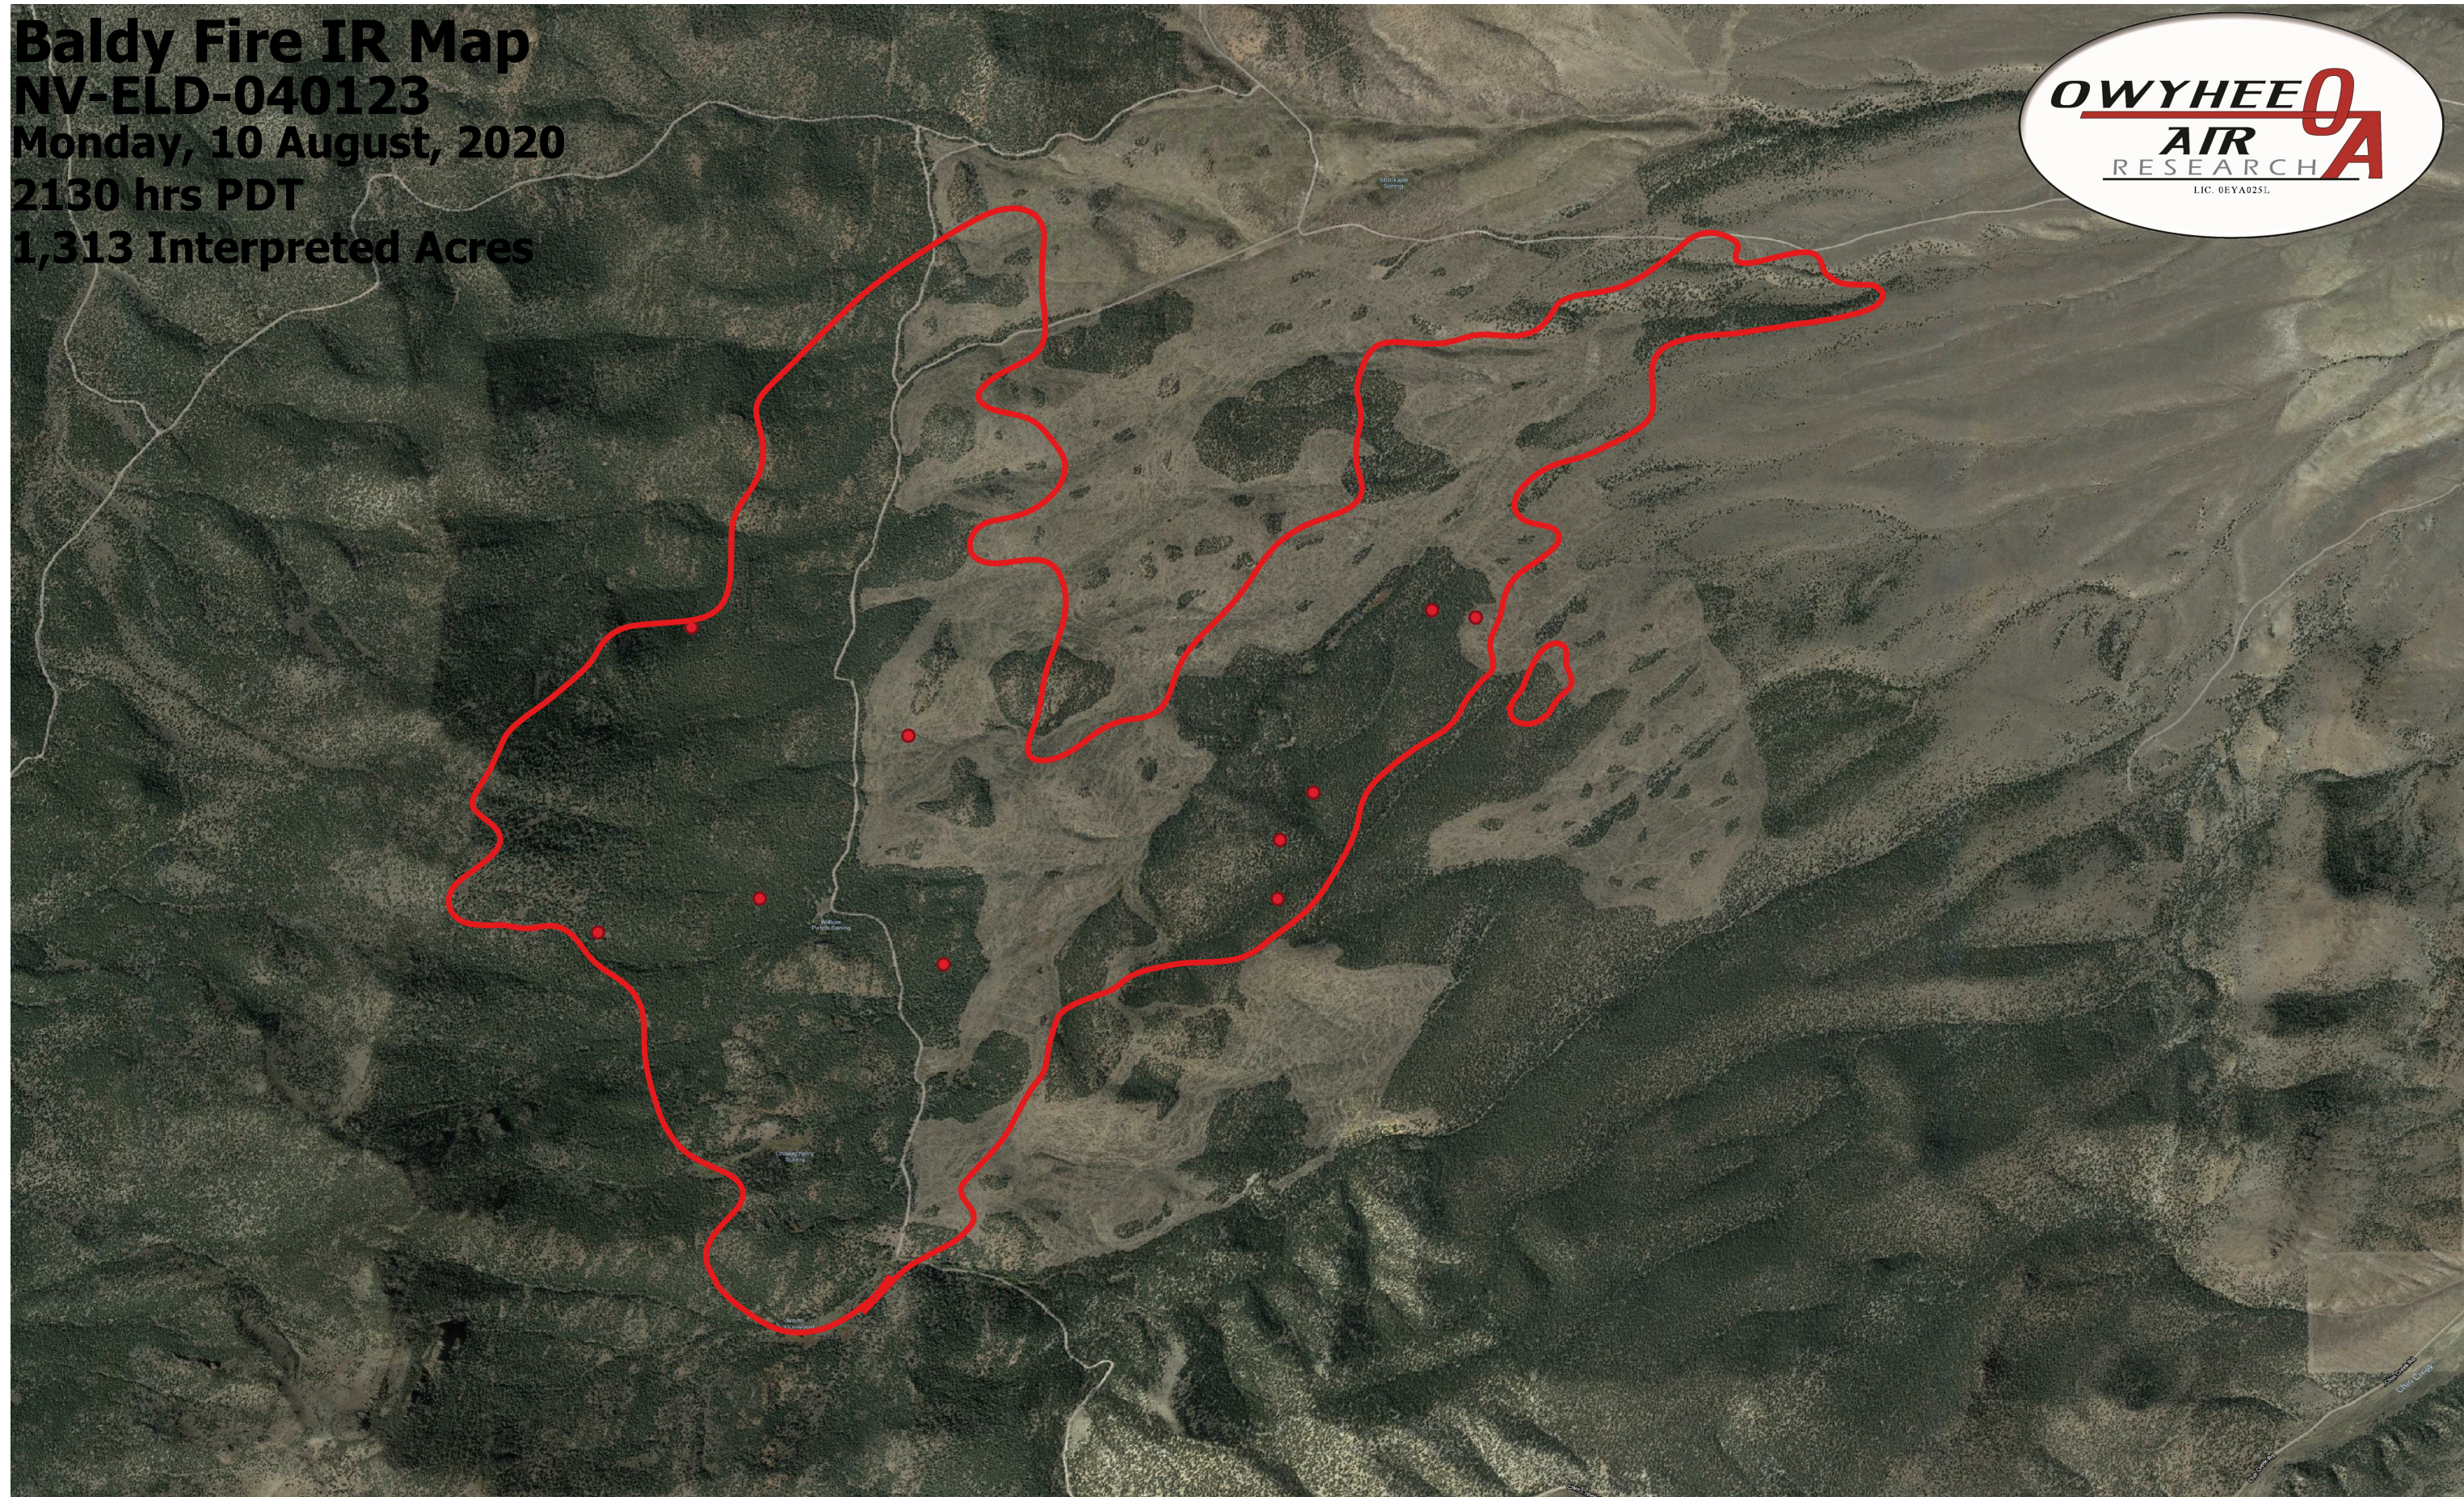

**Baldy Fire IR Map**  
**NV-ELD-040123**  
**Monday, 10 August, 2020**  
**2130 hrs PDT**  
**1,313 Interpreted Acres**

- Legend**
- Burn Perimeter
  - Isolated Heat

Scale: 1:30,000  
Projection: WGS 84  
Produced by Owyhee Air Research, Inc.  
IR Interpreter: Courtney Holley  
fire@owyheear.com (208) 442-5405