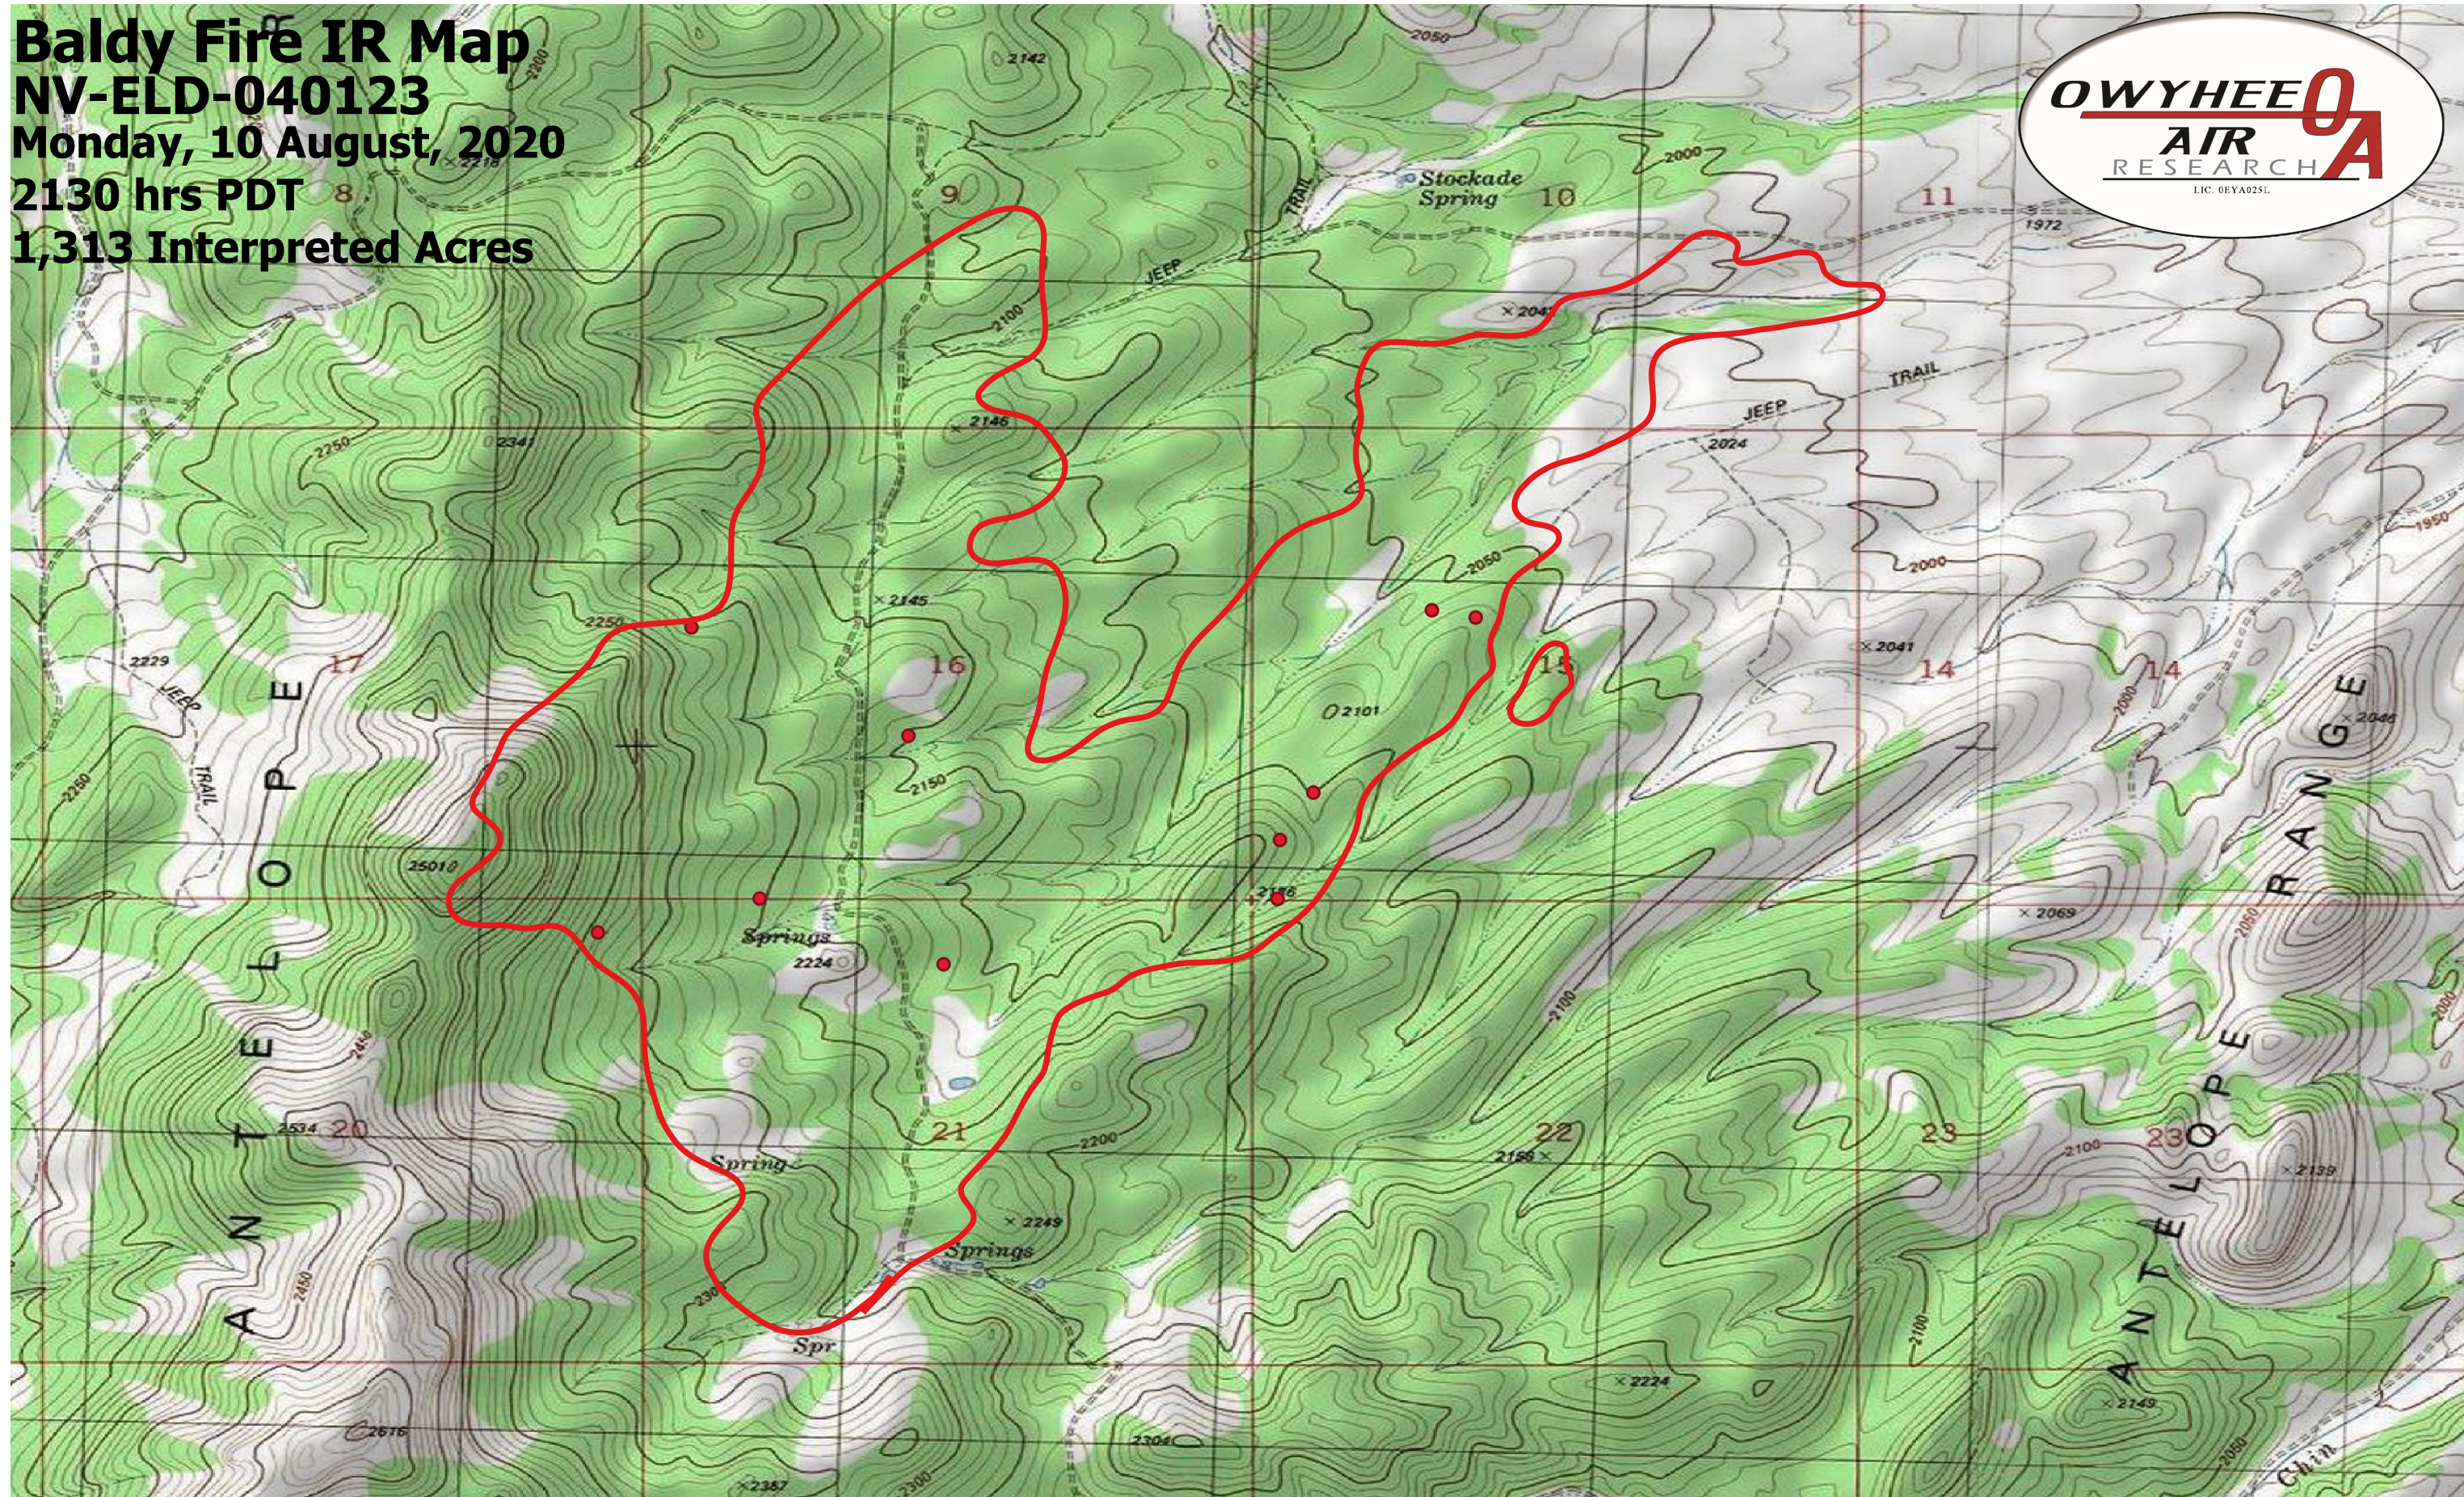

Baldy Fire IR Map
NV-ELD-040123
Monday, 10 August, 2020
2130 hrs PDT
1,313 Interpreted Acres

- Legend**
- Burn Perimeter
 - Isolated Heat

Scale: 1:30,000
Projection: WGS 84
Produced by Owyhee Air Research, Inc.
IR Interpreter: Courtney Holley
fire@owyheear.com (208) 442-5405