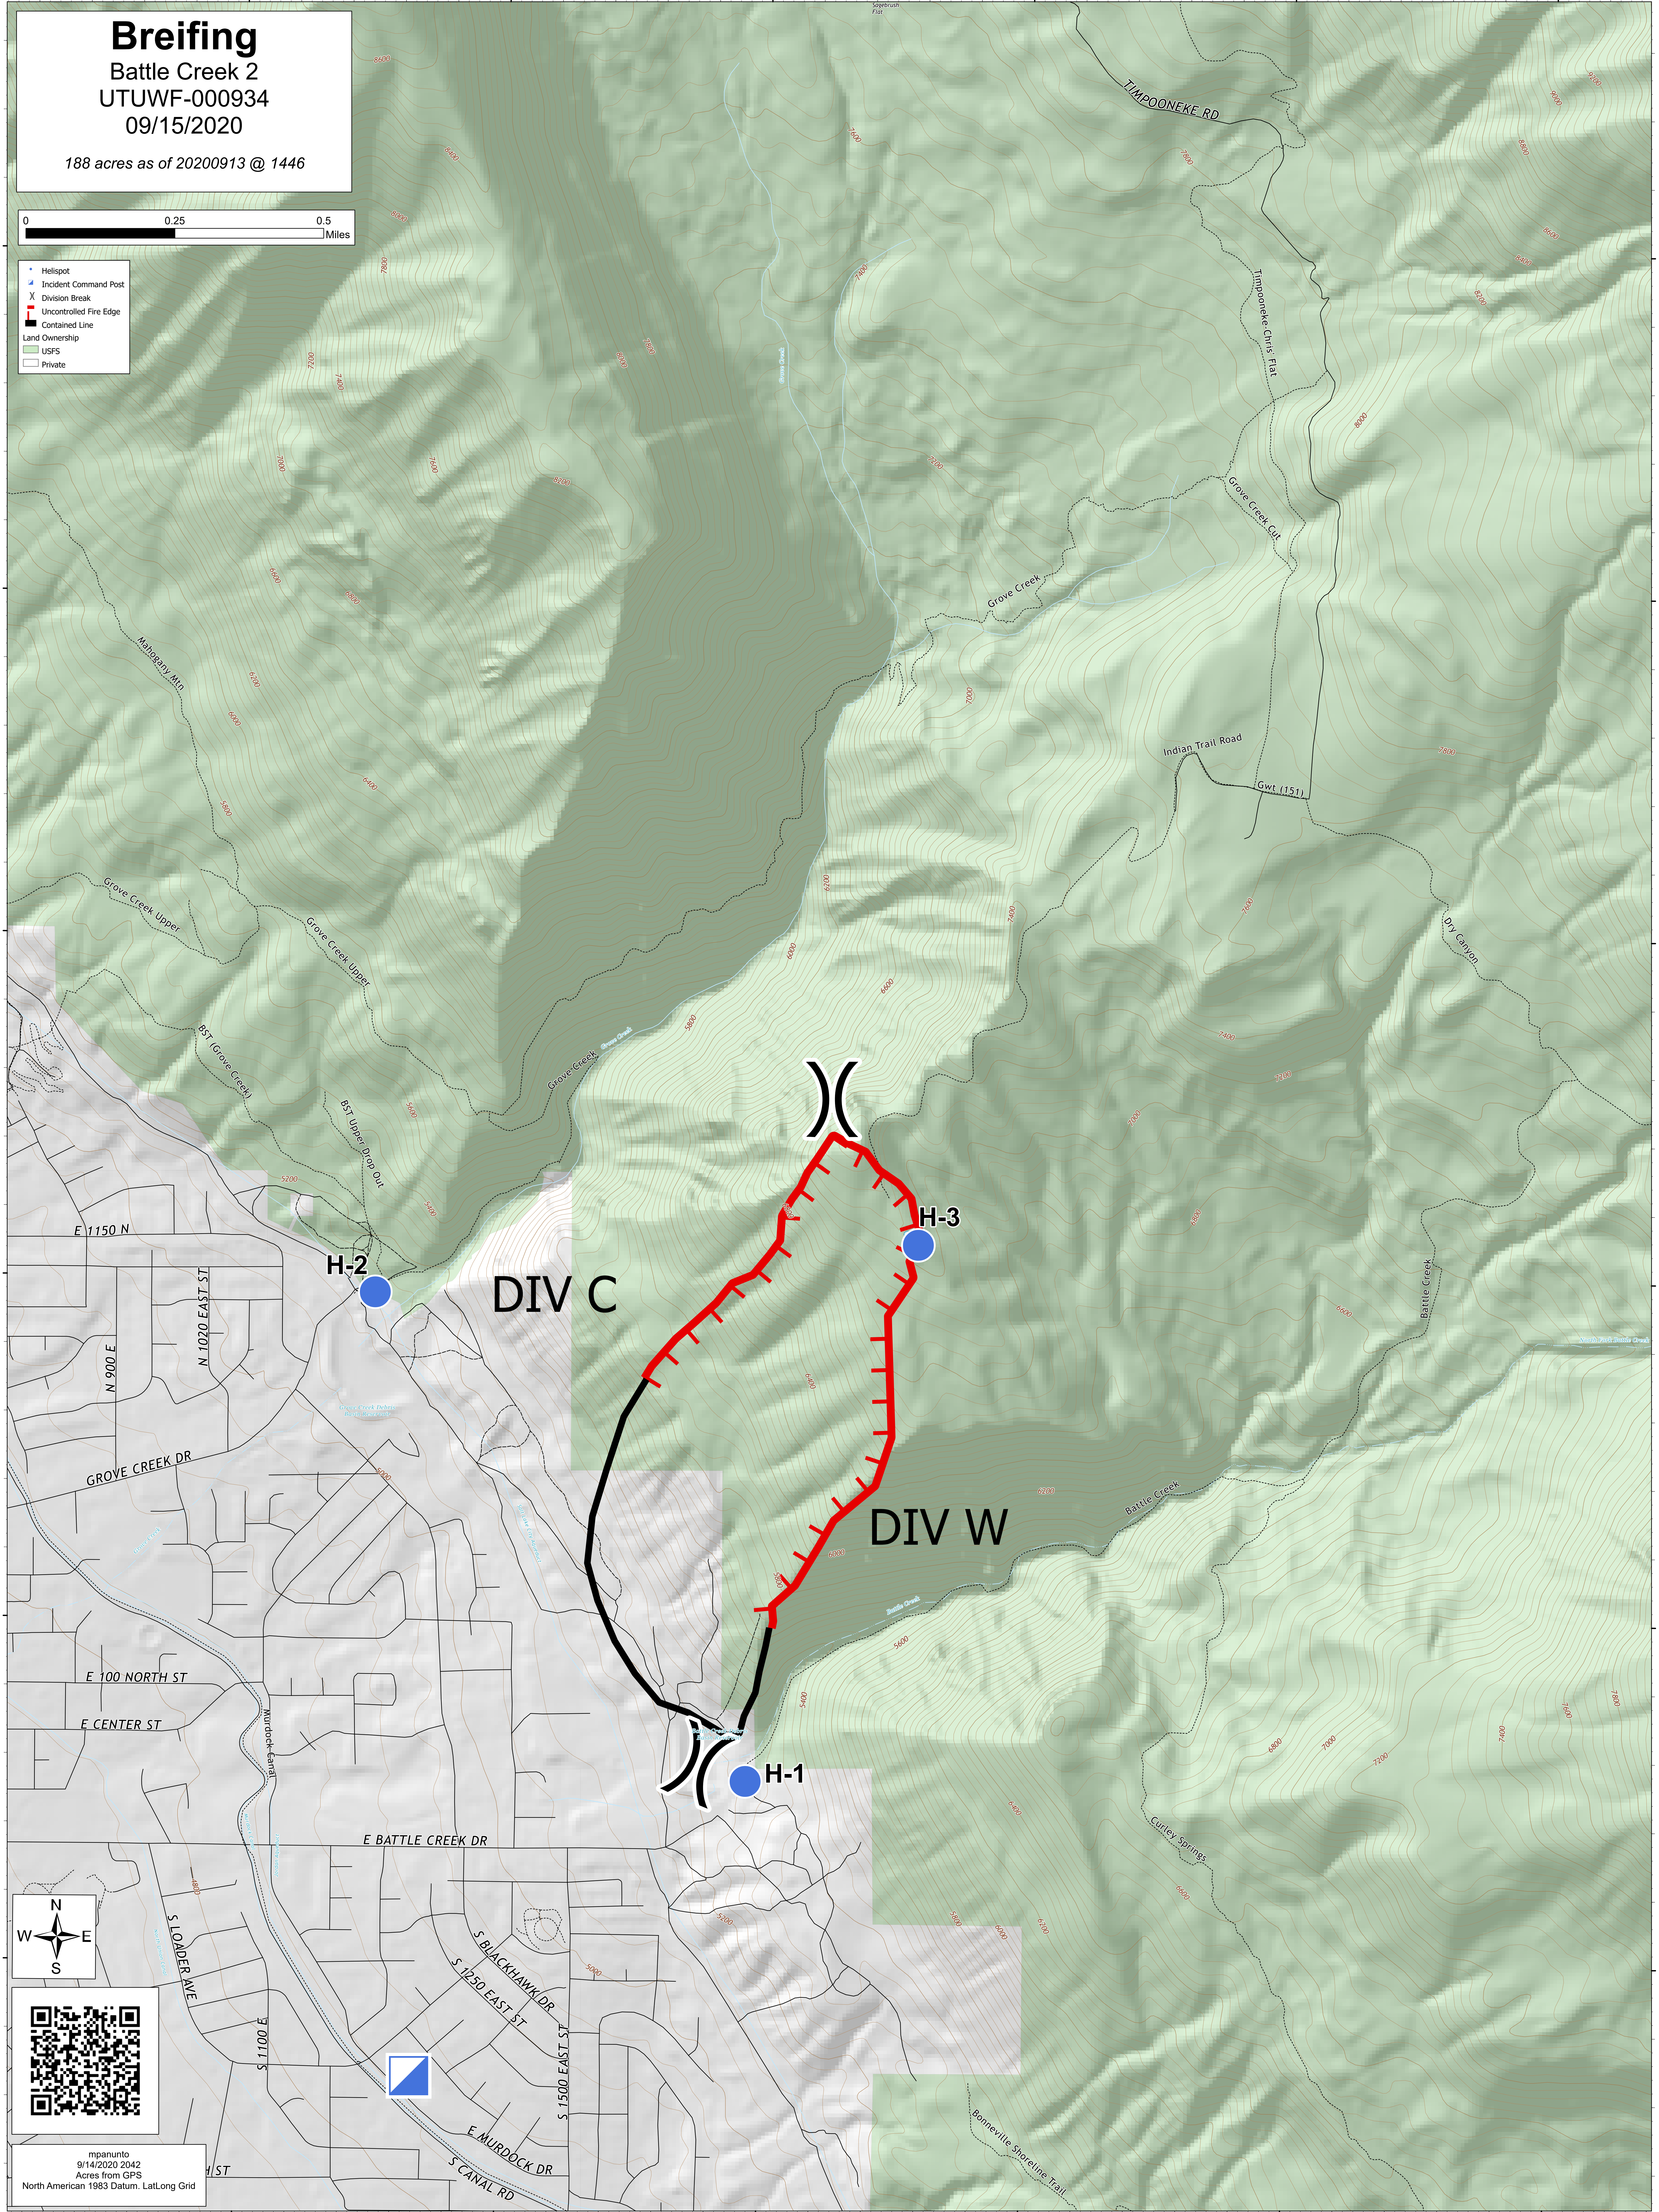

# Briefing

Battle Creek 2  
UTUWF-000934  
09/15/2020

188 acres as of 20200913 @ 1446

- Helispot
- Incident Command Post
- X Division Break
- Uncontrolled Fire Edge
- Contained Line
- Land Ownership
- USFS
- Private

mpanunto  
9/14/2020 2042  
Acres from GPS  
North American 1983 Datum, Lat/Long Grid