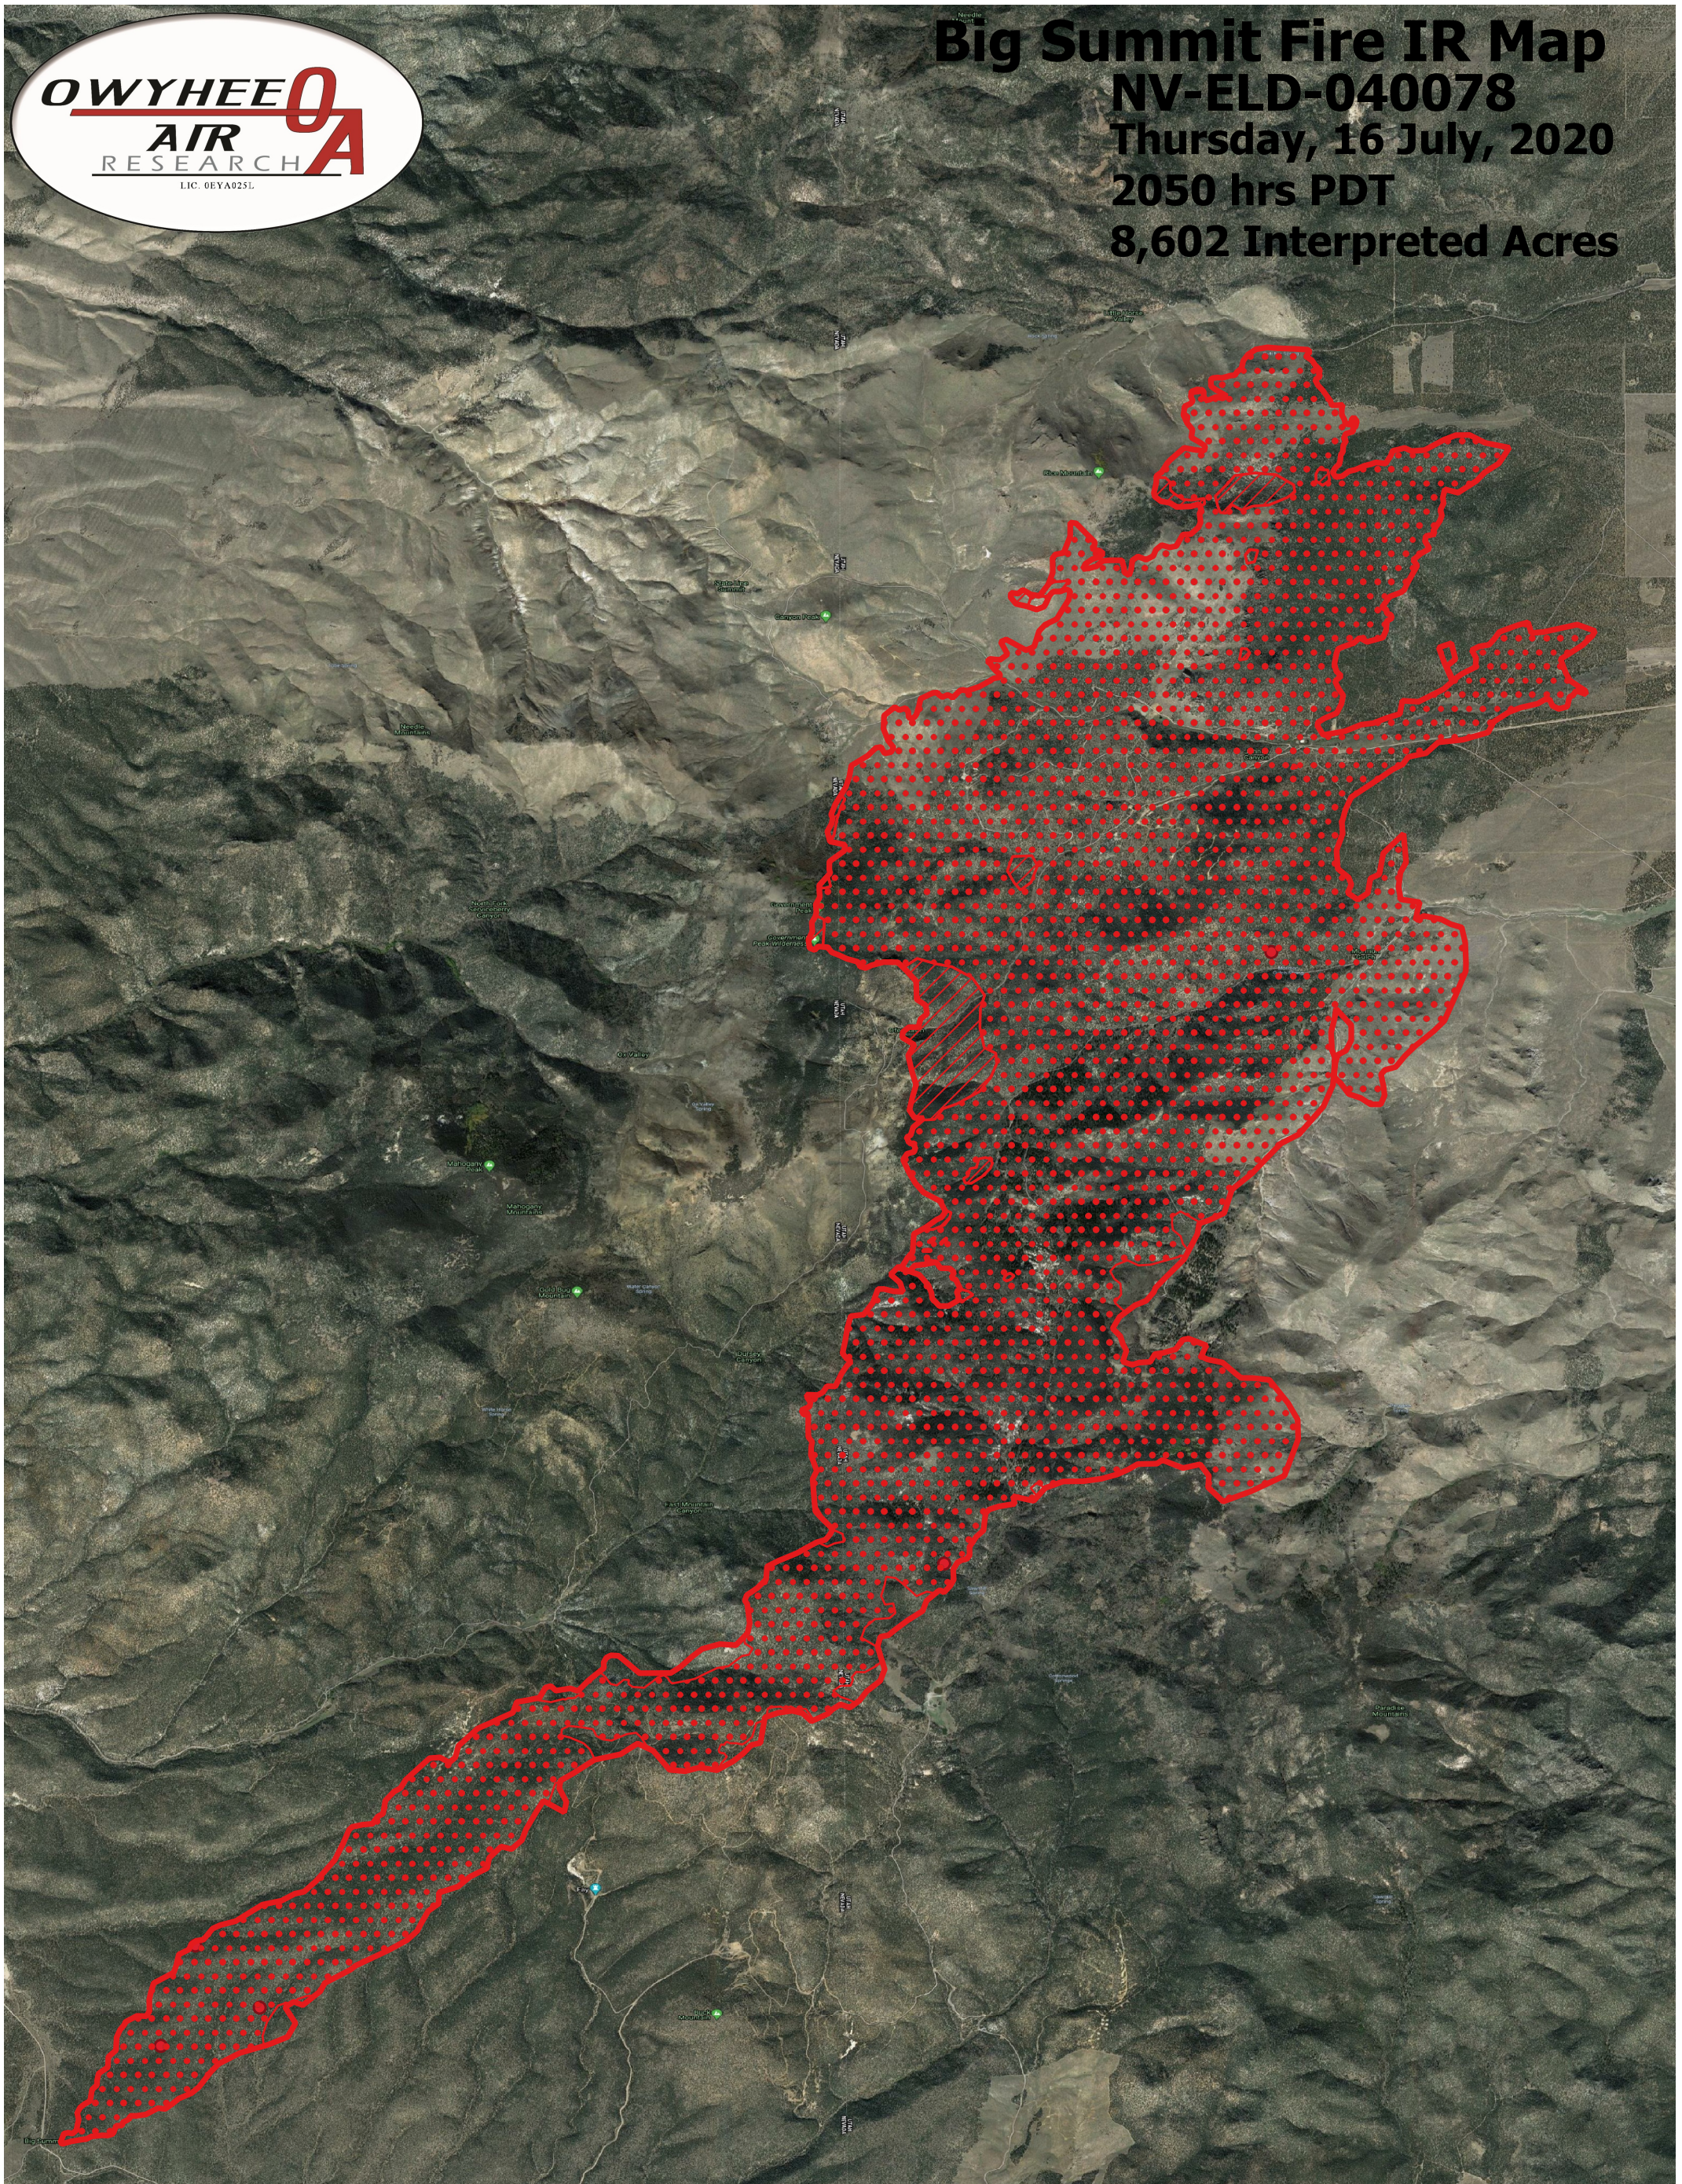

Big Summit Fire IR Map

NV-ELD-040078
Thursday, 16 July, 2020
2050 hrs PDT
8,602 Interpreted Acres

- Legend**
- BurnPerimeter
 - ScatteredHeat
 - IntenseHeat
 - IsolatedHeat

Scale: 1:30,000

Projection: WGS 84