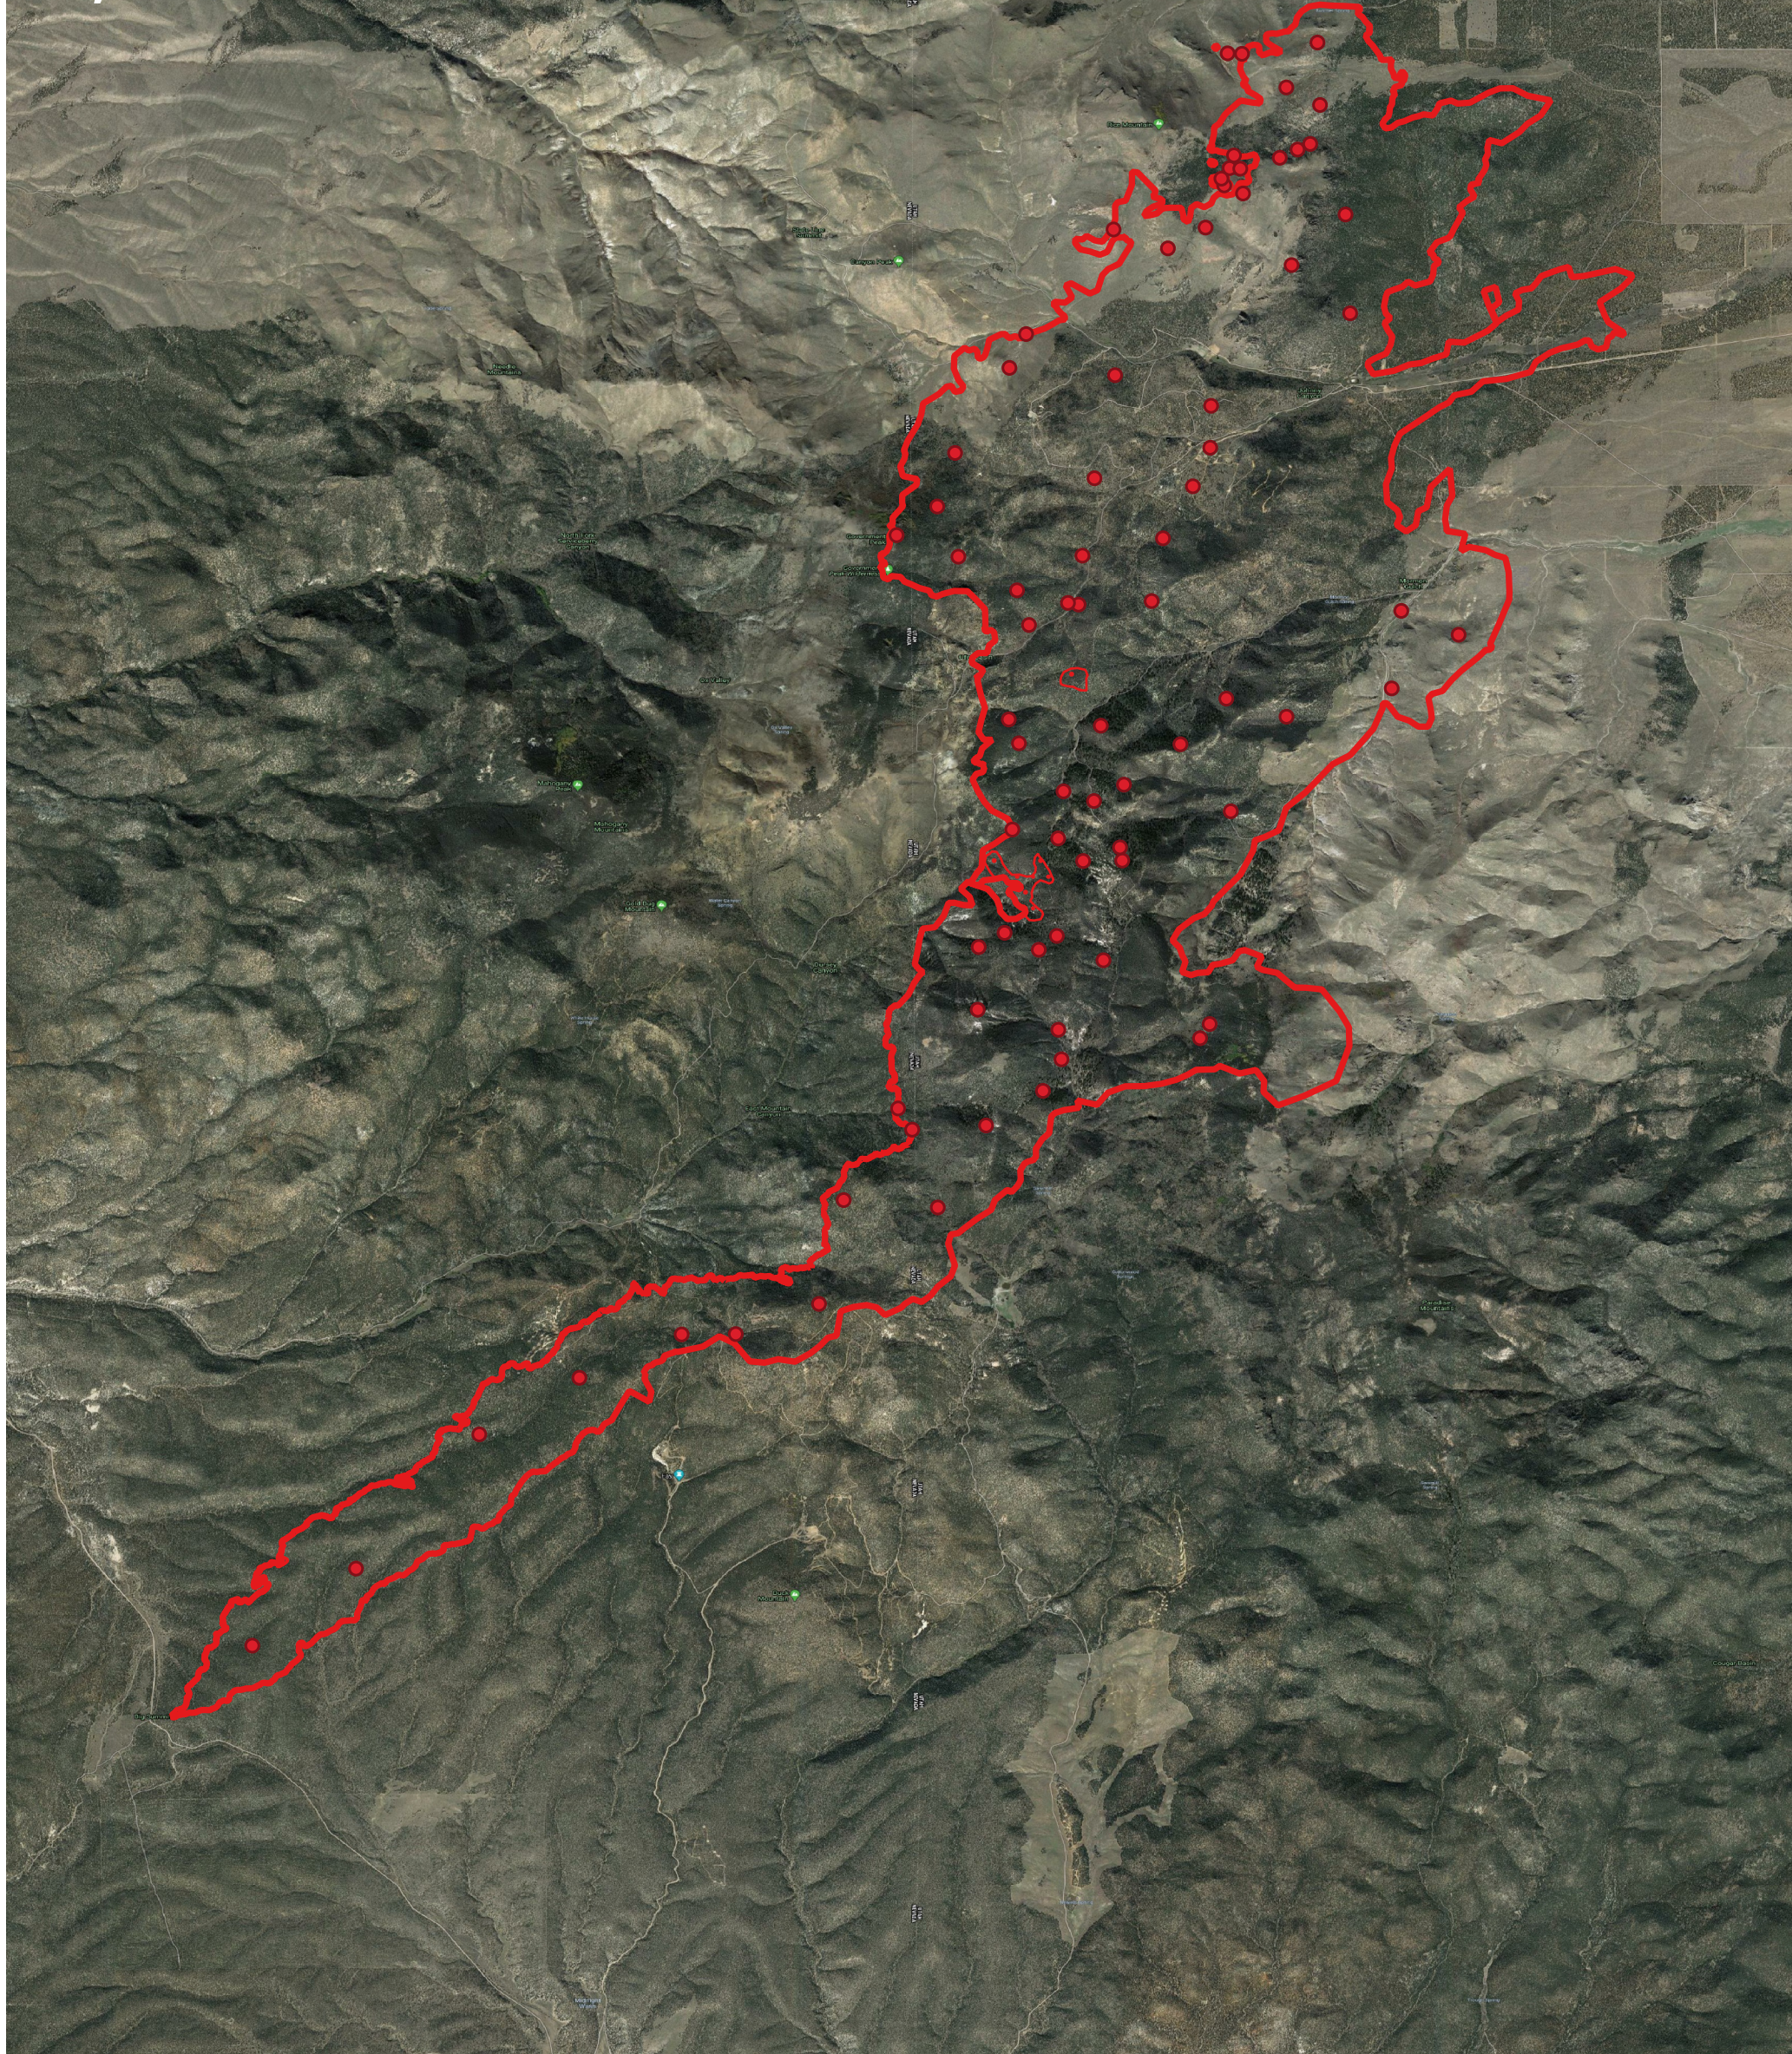

Big Summit Fire

NV-ELD-040078

Monday, 20 July 2020, 2200 PDT

~8,475 acres

Legend

- IR Isolated Heat
- ▭ Burn Perimeter
- ◻ IR Scattered Heat

Scale: 1:35,000
Projection: WGS 84
Produced by Owyhee Air Research, Inc.
IR Interpreter: C. Merriman
fire@owyheear.com (208) 442-5405