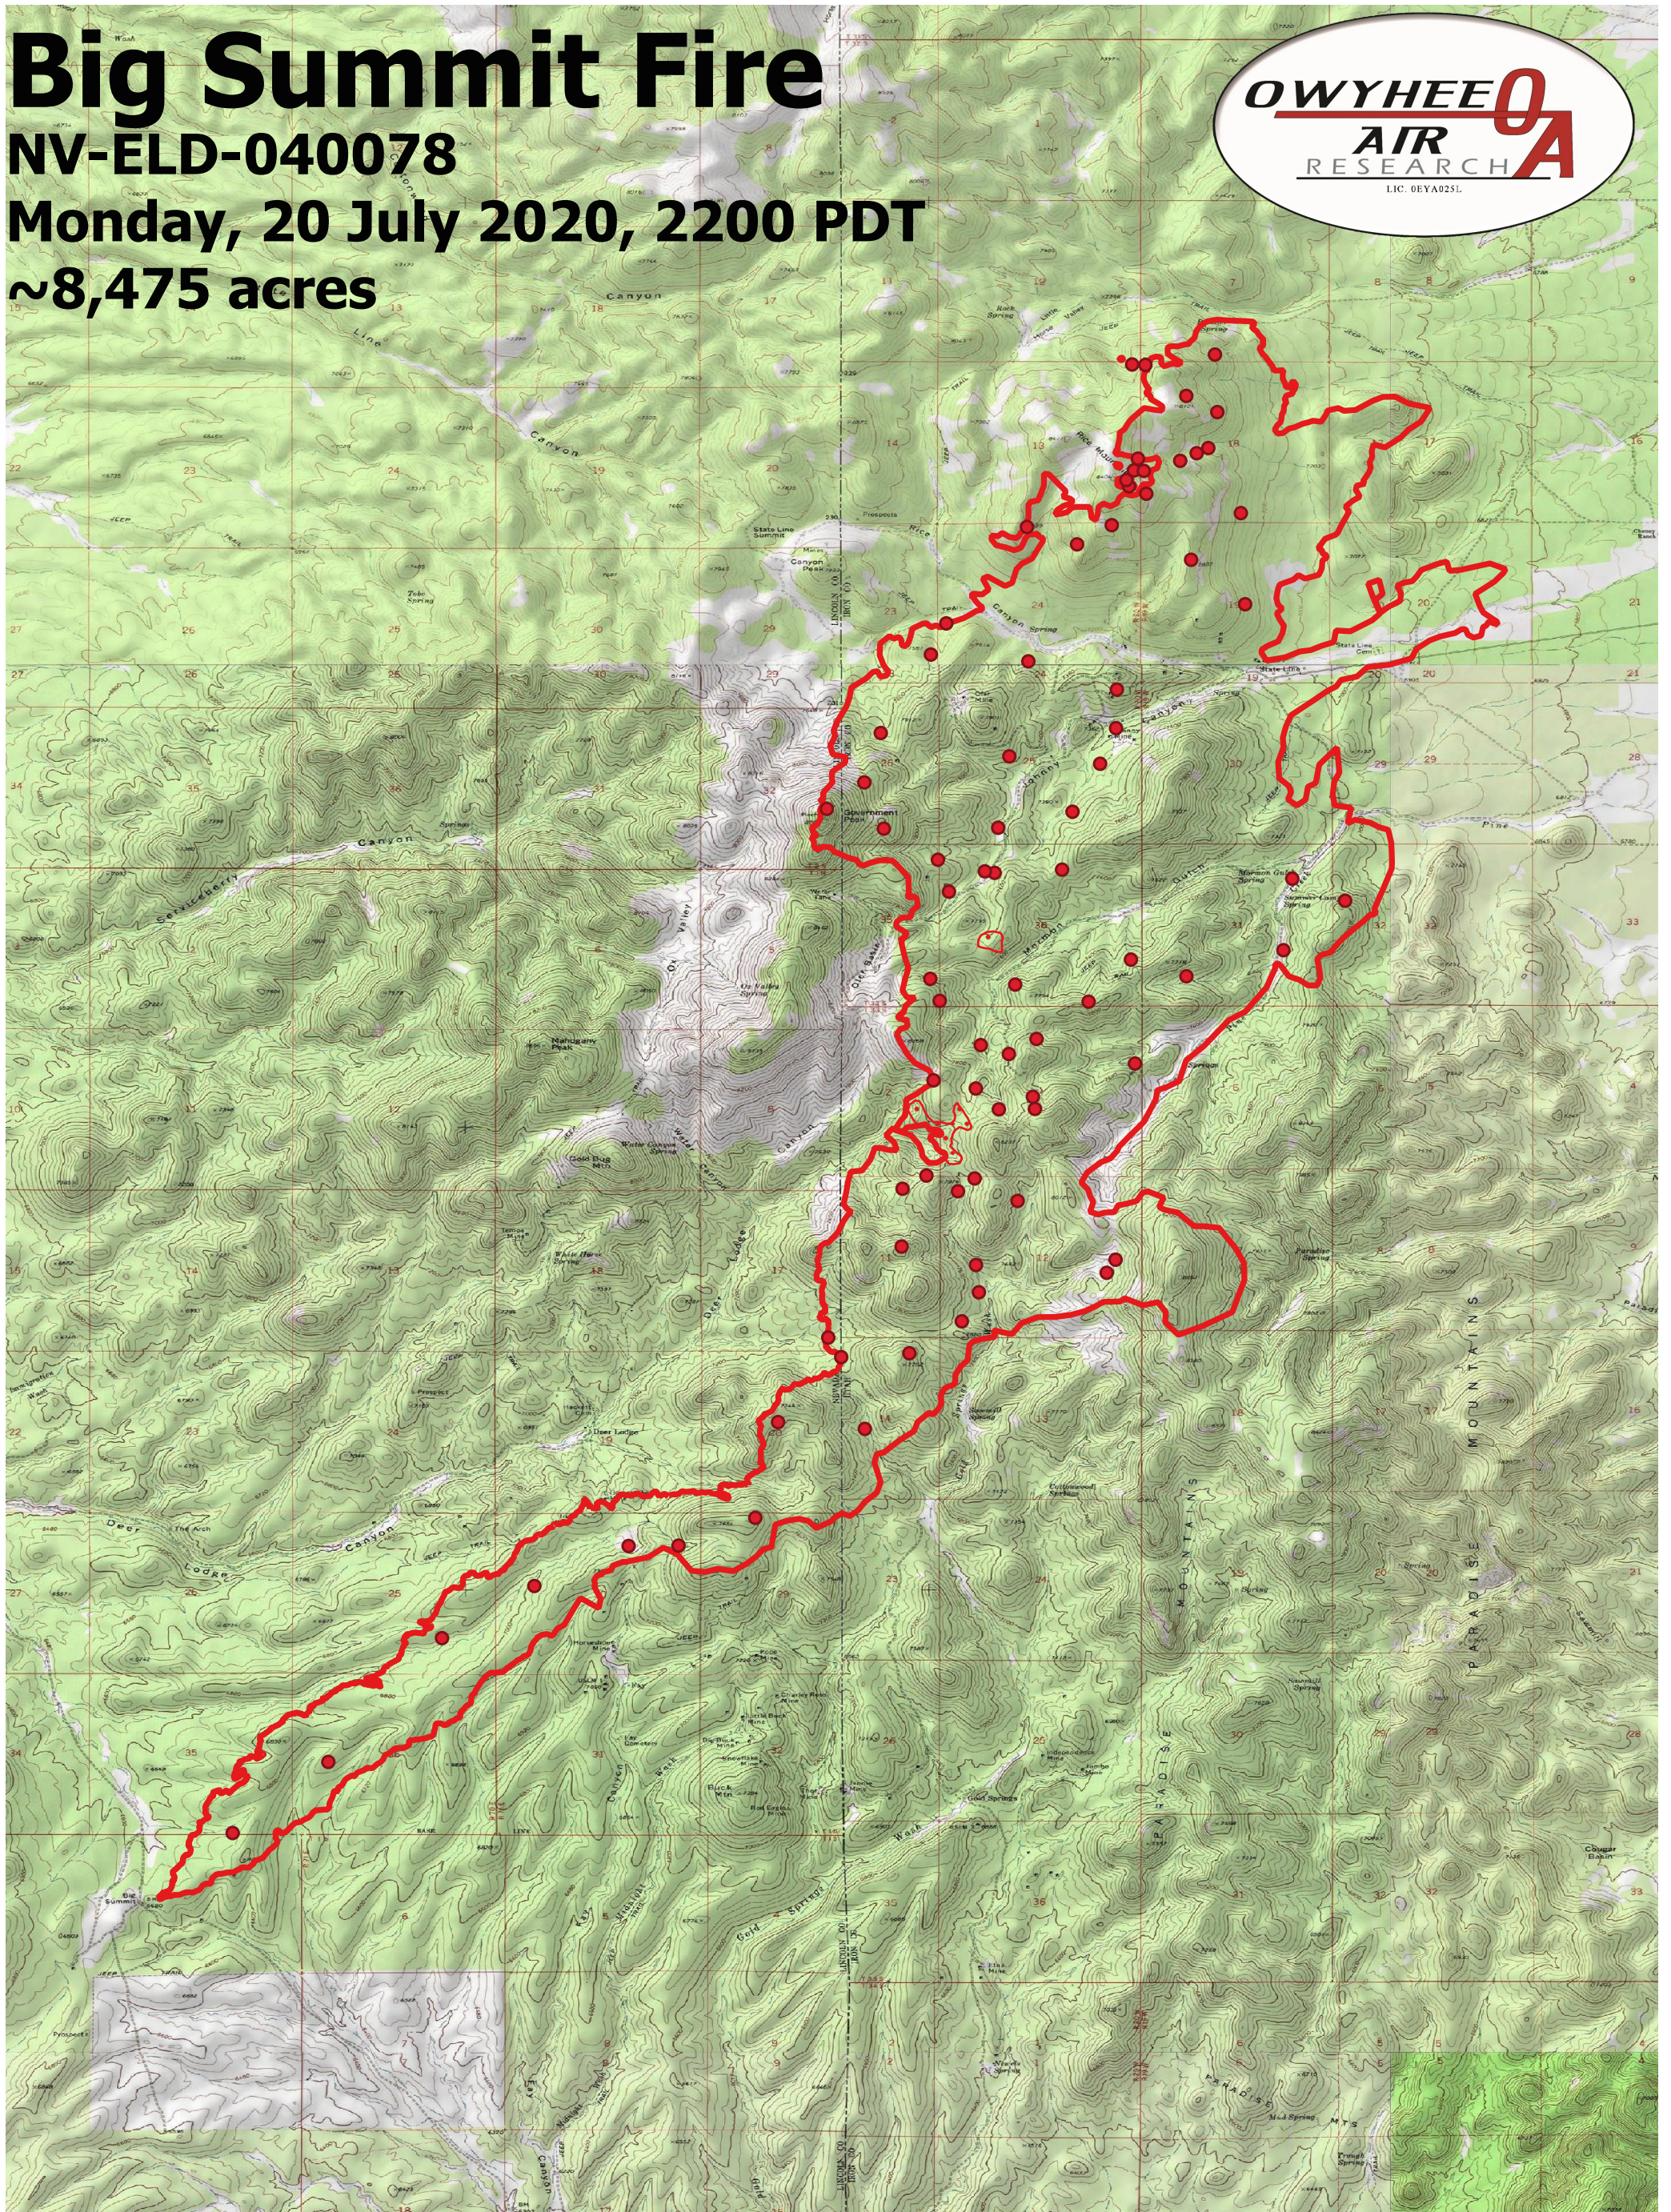

Big Summit Fire

NV-ELD-040078

Monday, 20 July 2020, 2200 PDT

~8,475 acres

Legend

- IR Isolated Heat
- ▭ Burn Perimeter
- ⬢ IR Scattered Heat

Scale: 1:35,000
Projection: WGS 84
Produced by Owyhee Air Research, Inc.
IR Interpreter: C. Merriman
fire@owyheear.com (208) 442-5405