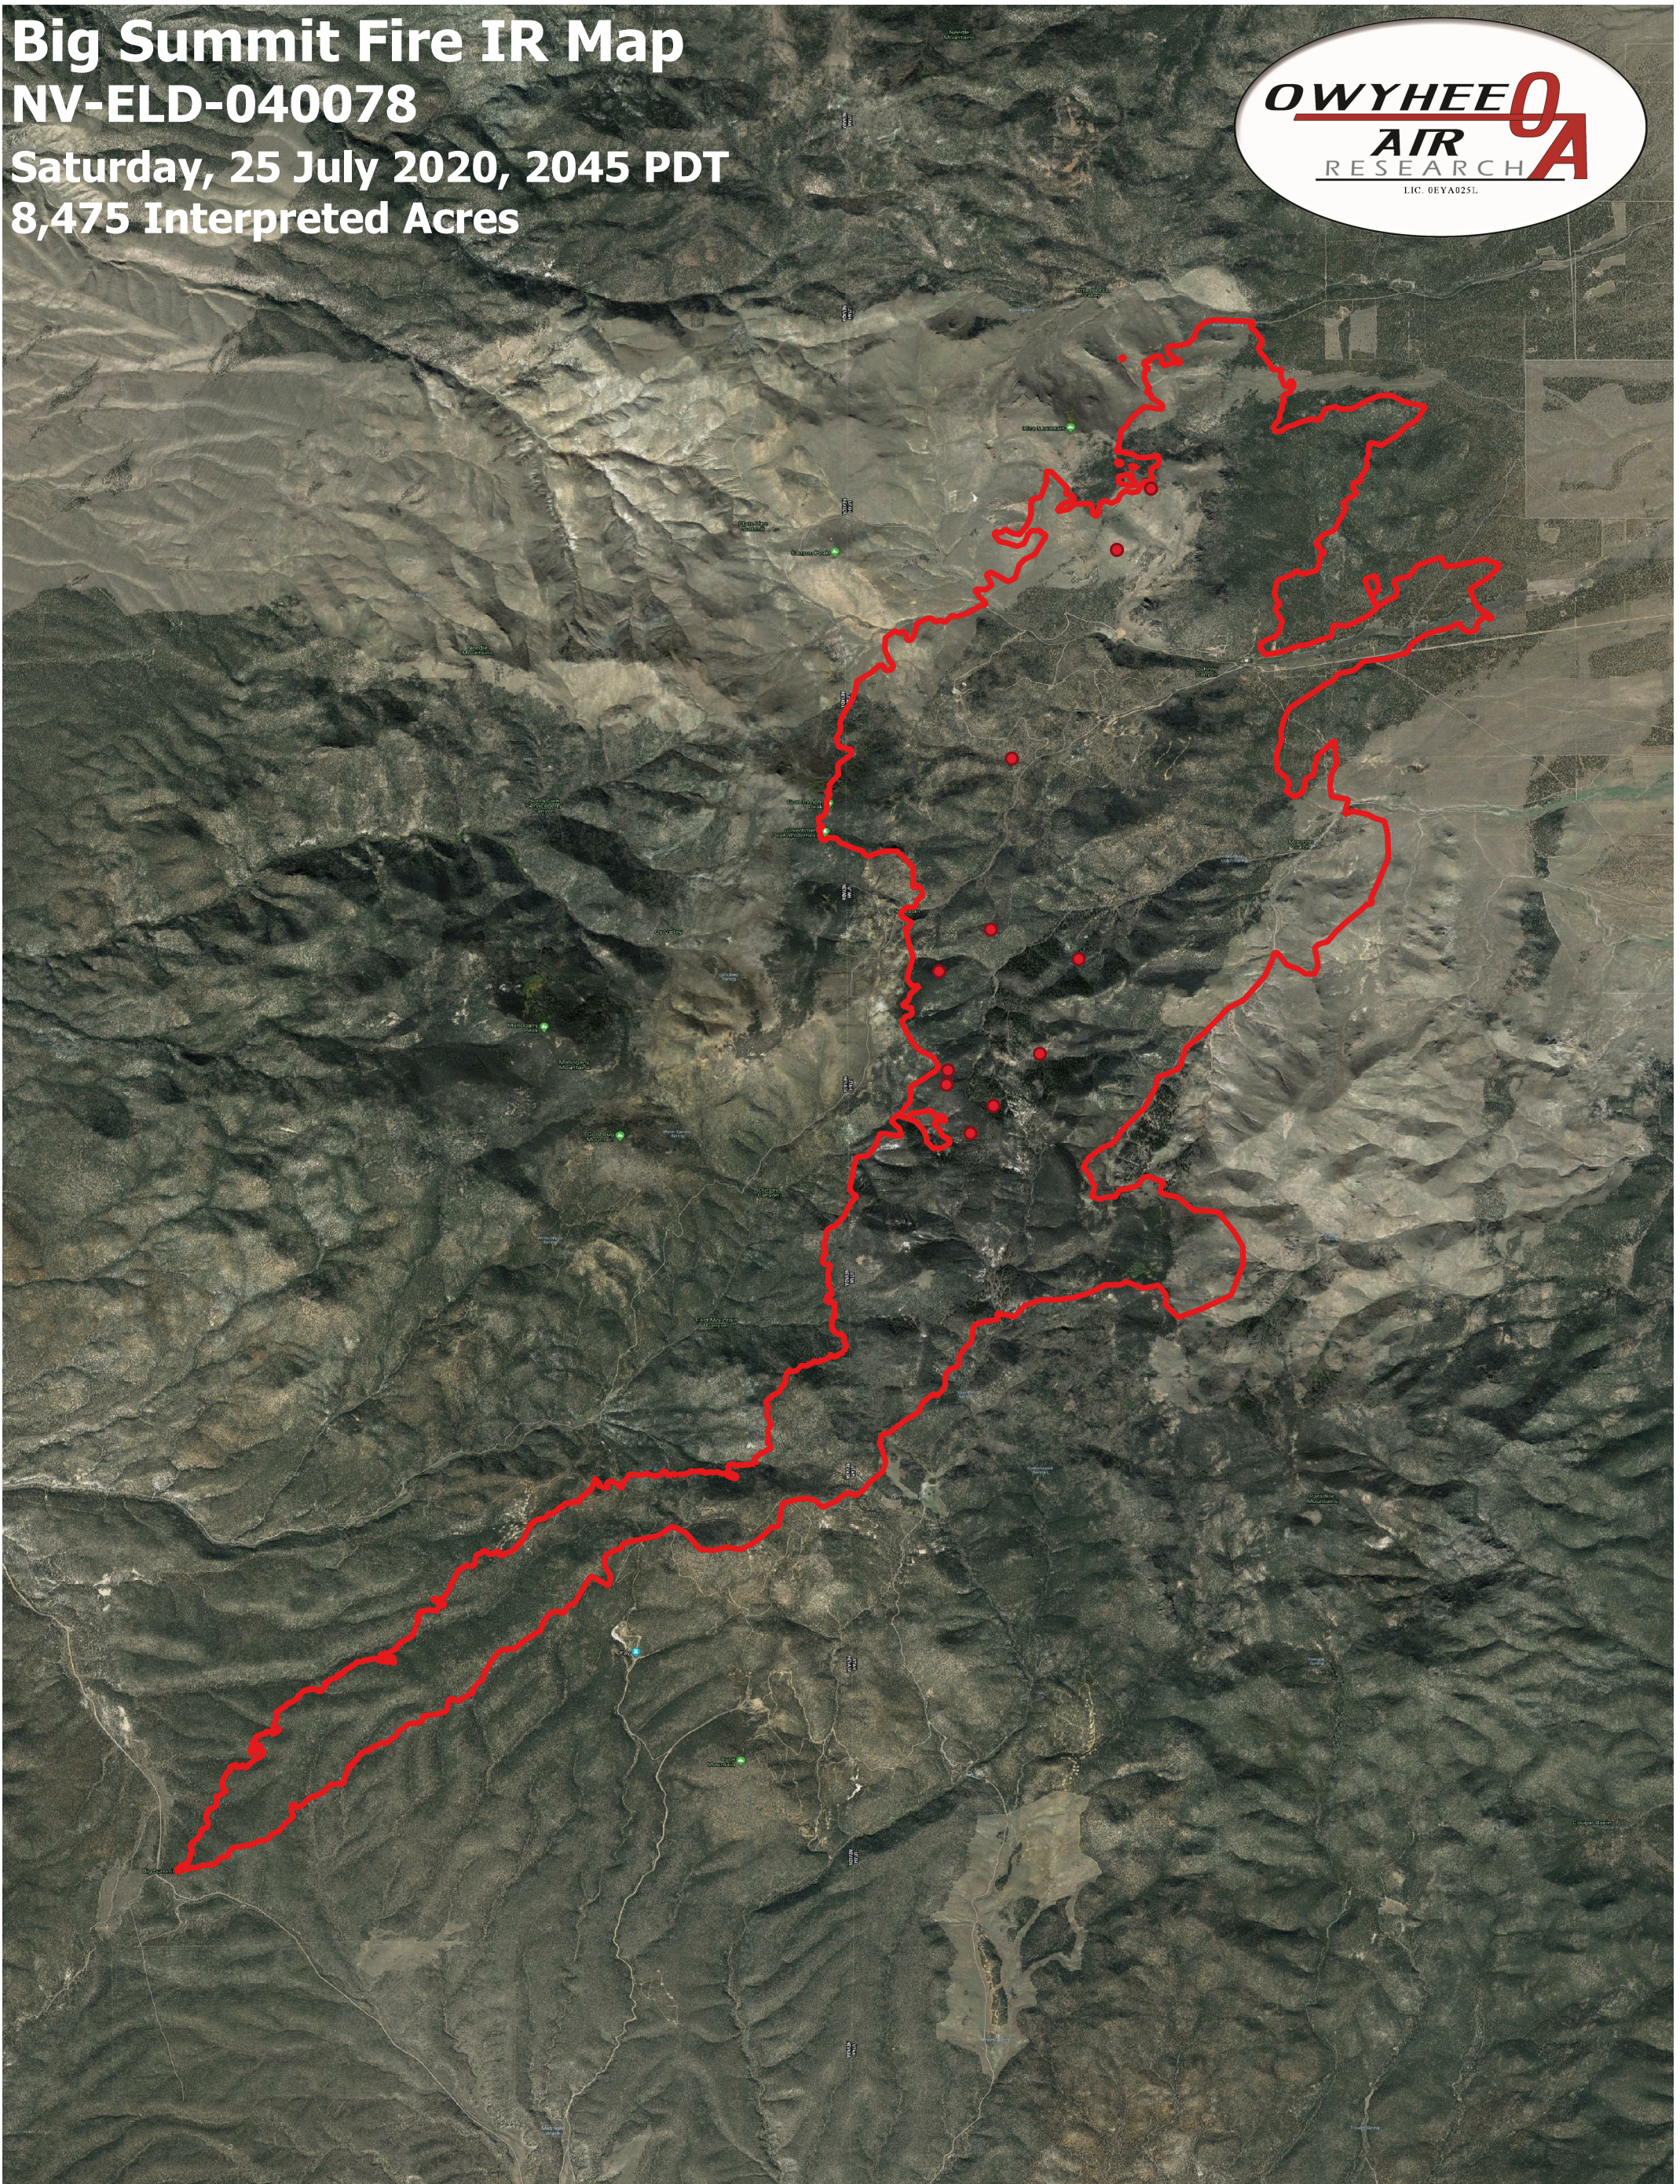

# Big Summit Fire IR Map

NV-ELD-040078

Saturday, 25 July 2020, 2045 PDT

8,475 Interpreted Acres

## Legend

- IR Isolated Heat
- Burn Perimeter

Scale: 1:35,000

Projection: WGS 84

Produced by Owyhee Air Research, Inc.

IR Interpreter: C. Merriman

fire@owyheeair.com (208) 442-5405