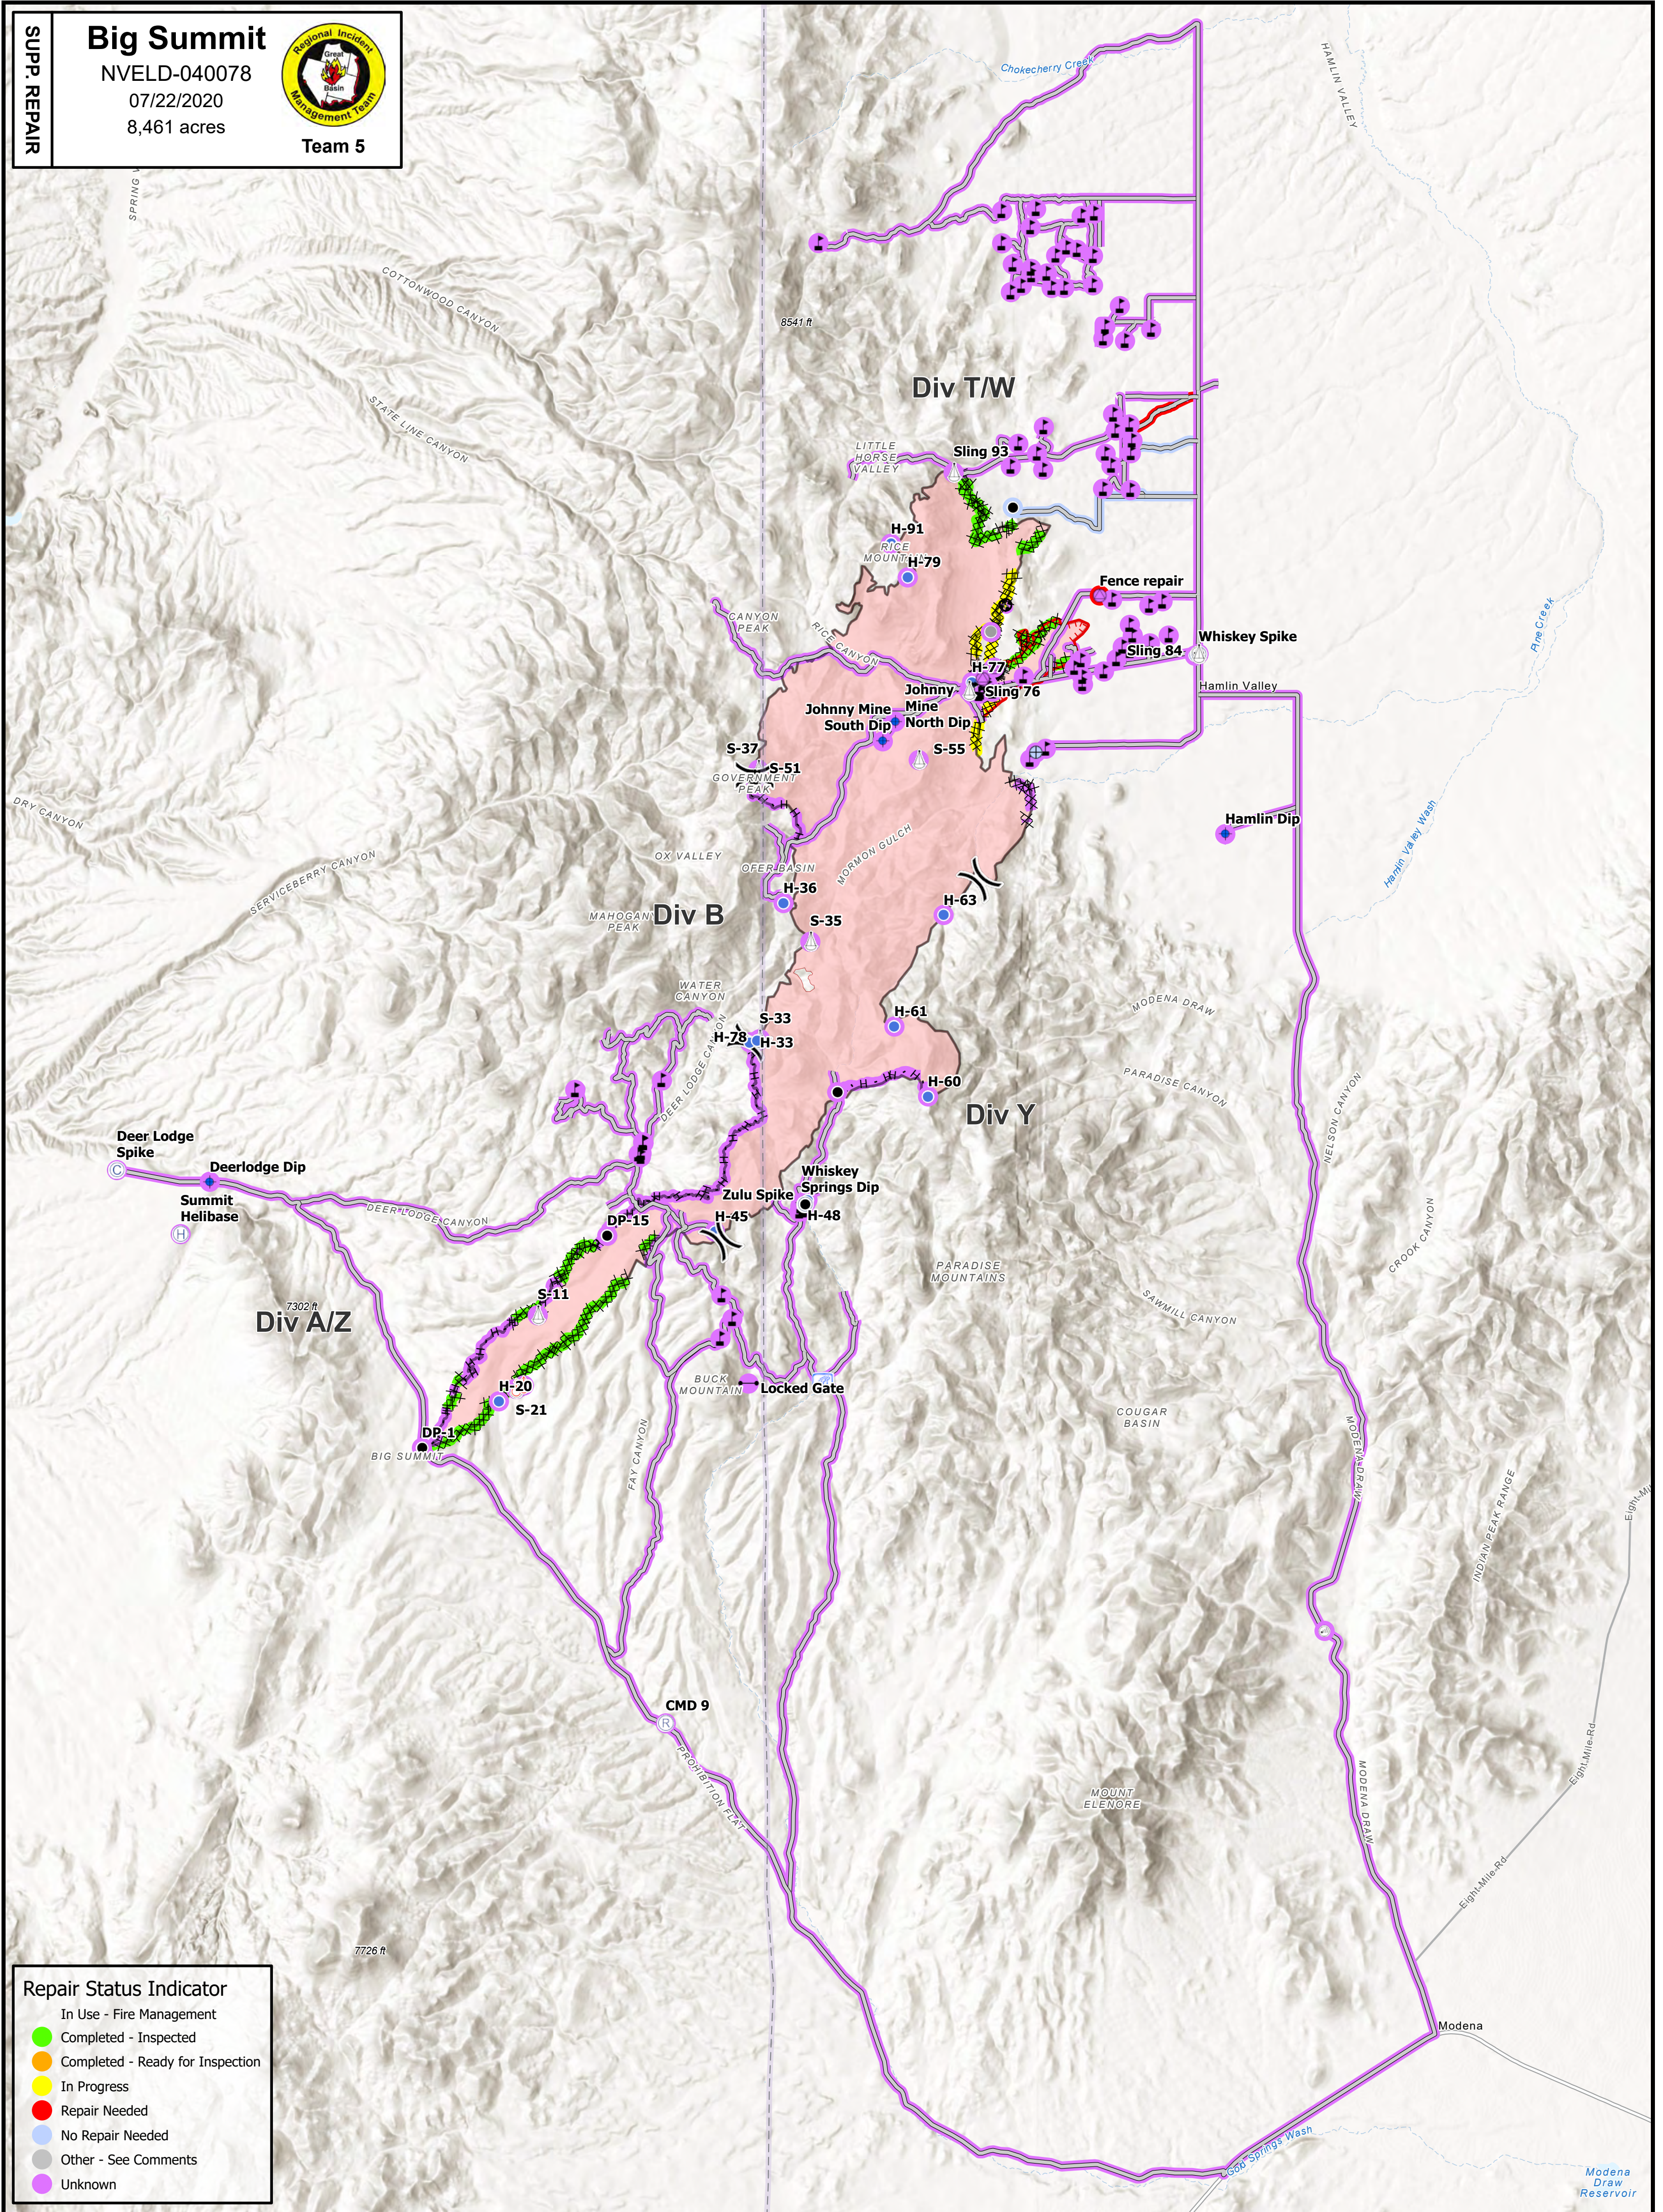

Big Summit

NVELD-040078

07/22/2020

8,461 acres

Team 5

Repair Status Indicator

- In Use - Fire Management
- Completed - Inspected
- Completed - Ready for Inspection
- In Progress
- Repair Needed
- No Repair Needed
- Other - See Comments
- Unknown