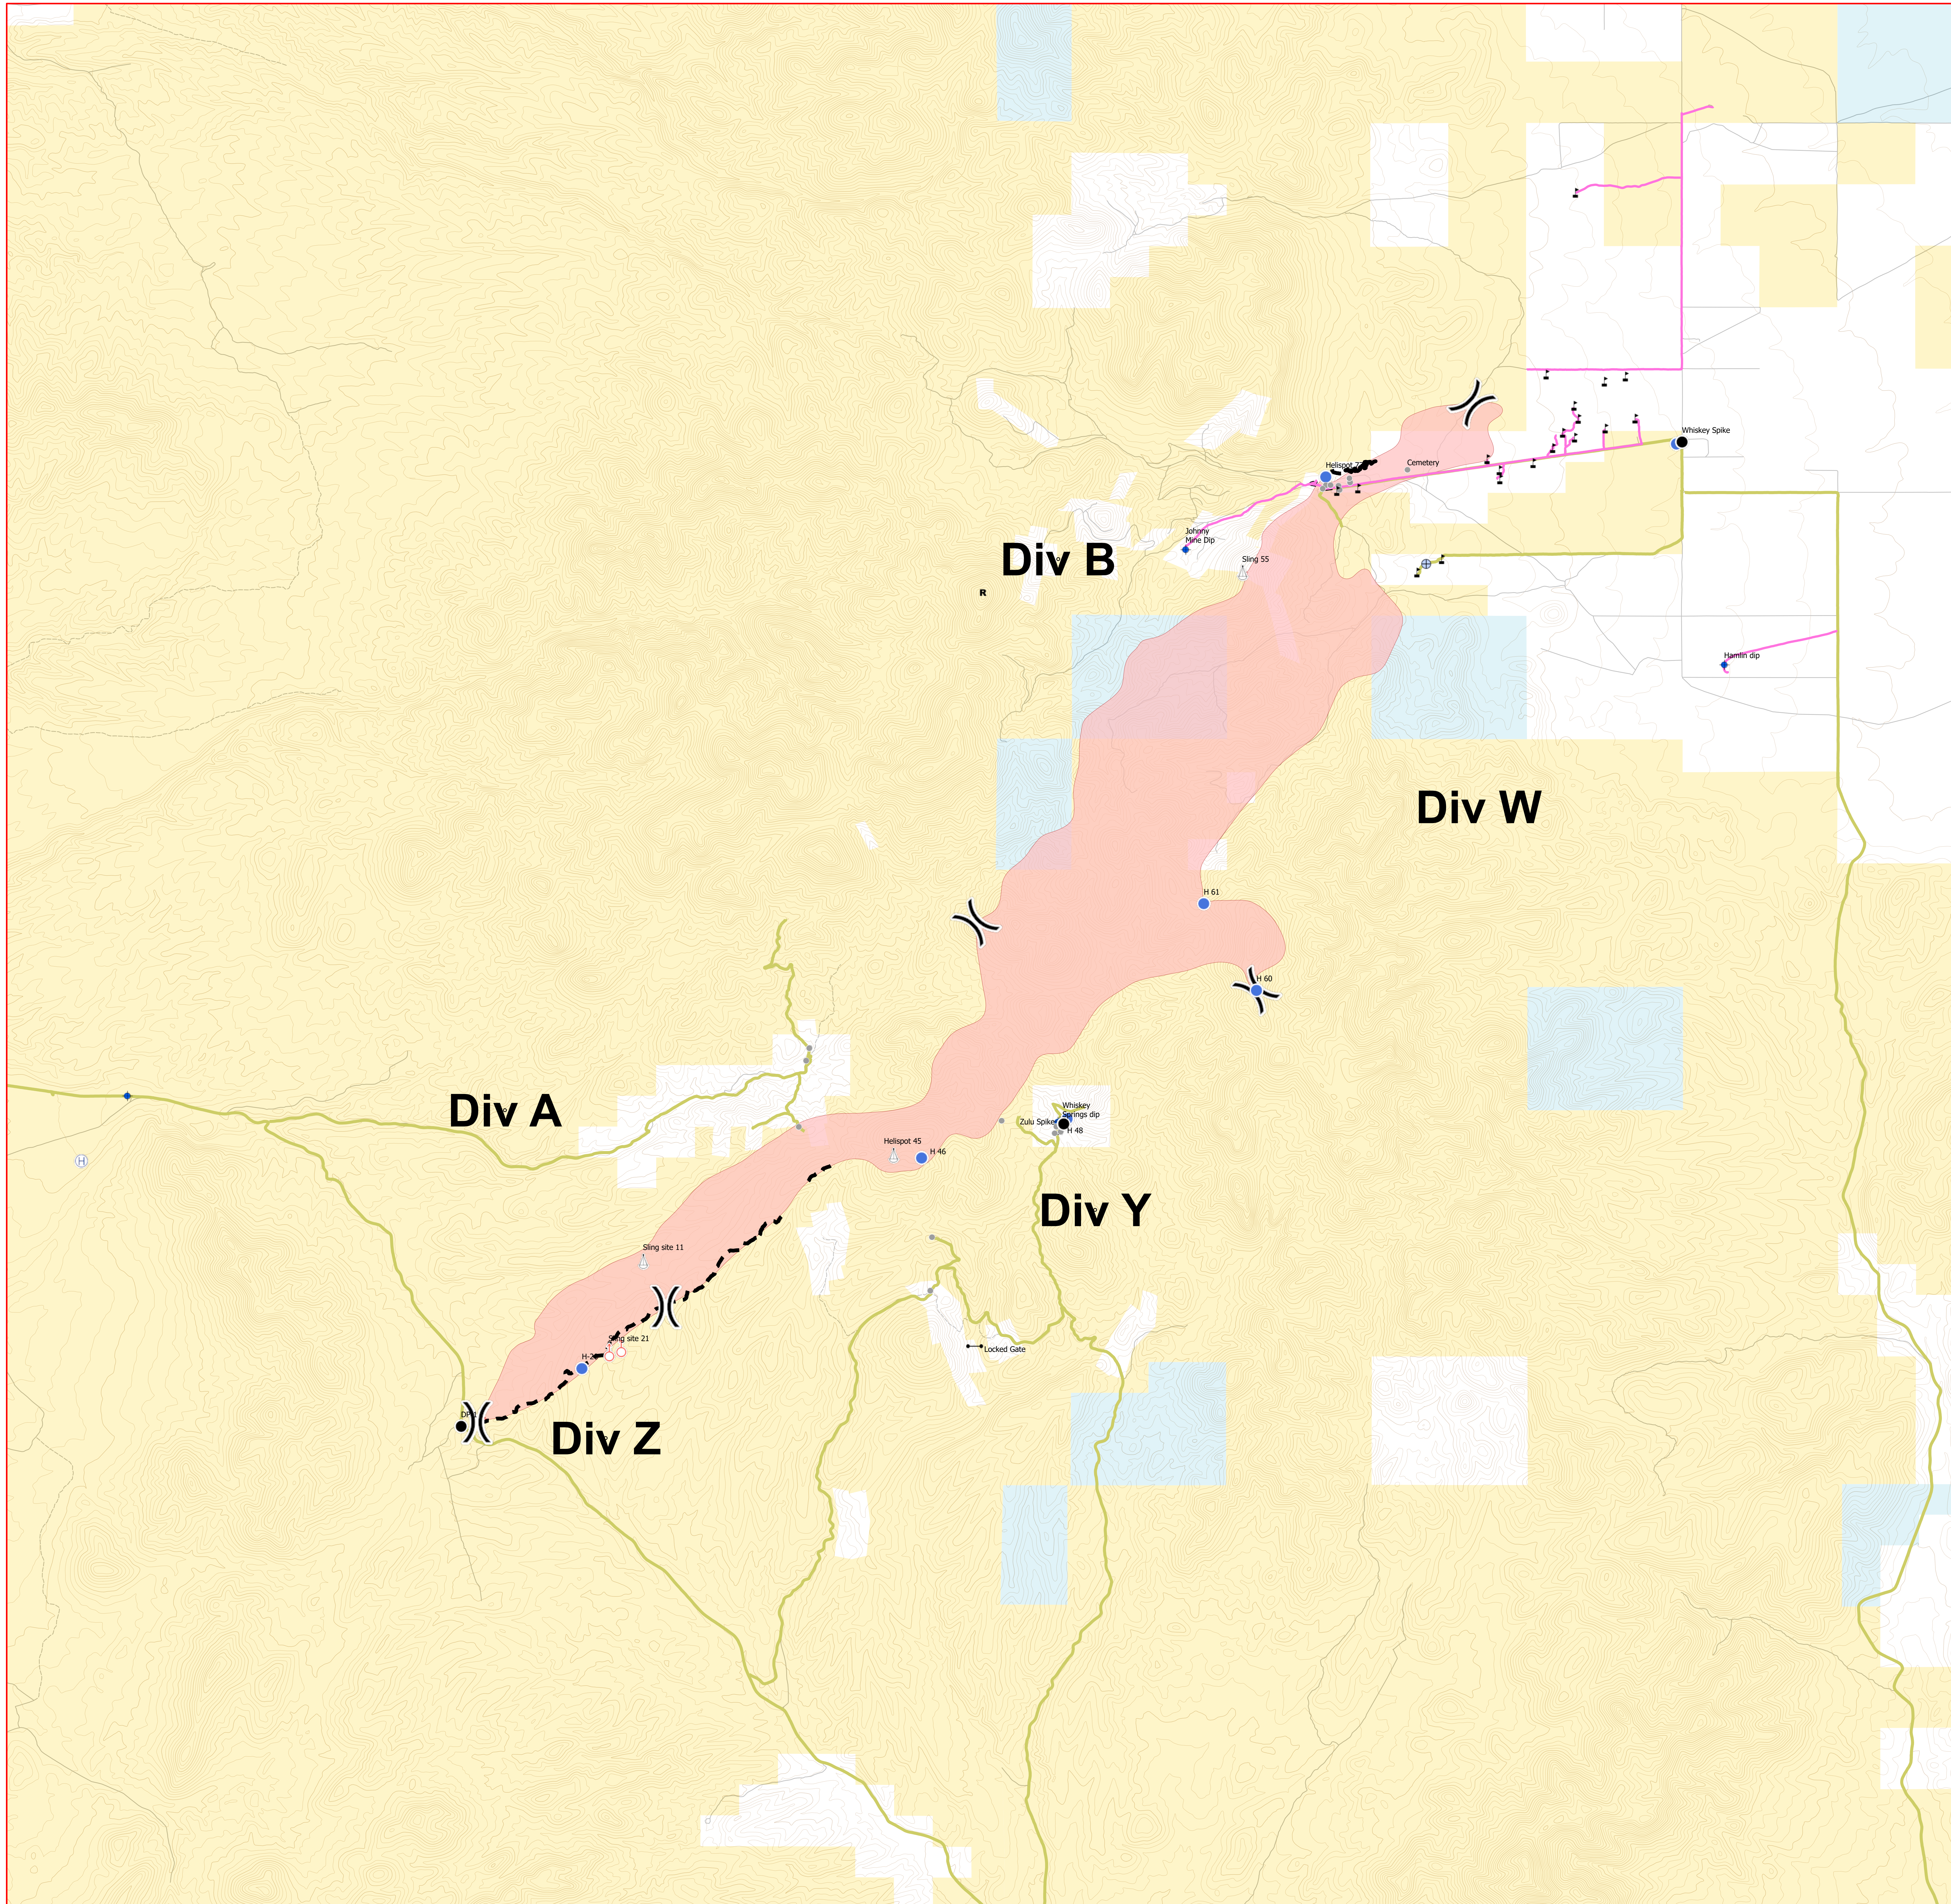

# Big Summit

NV-ELD-M9LQ  
July 15, 2020

Day Shift  
5,080 Acres  
OPS

- Label Point
- ◆ Dip Site
- Drop Point
- - Gate
- ⊕ Helibase
- Helispot
- Ⓜ Resource Location
- △ Sling Site
- ⊙ Spot Fire
- ⊕ Water Development or Draft Site
- ⋈ Value at Risk
- Other
- ) ( Division Break
- Uncontrolled Fire Edge
- Access or Improved Road
- - Completed Dozer Line
- Other
- Wildfire Daily Fire Perimeter

Perimeter Current To 7/15/20 0800hrs

Map Prepared by: Kyson Coombs  
Current Time 7/15/2020 2230hrs

For use in Avenza Maps