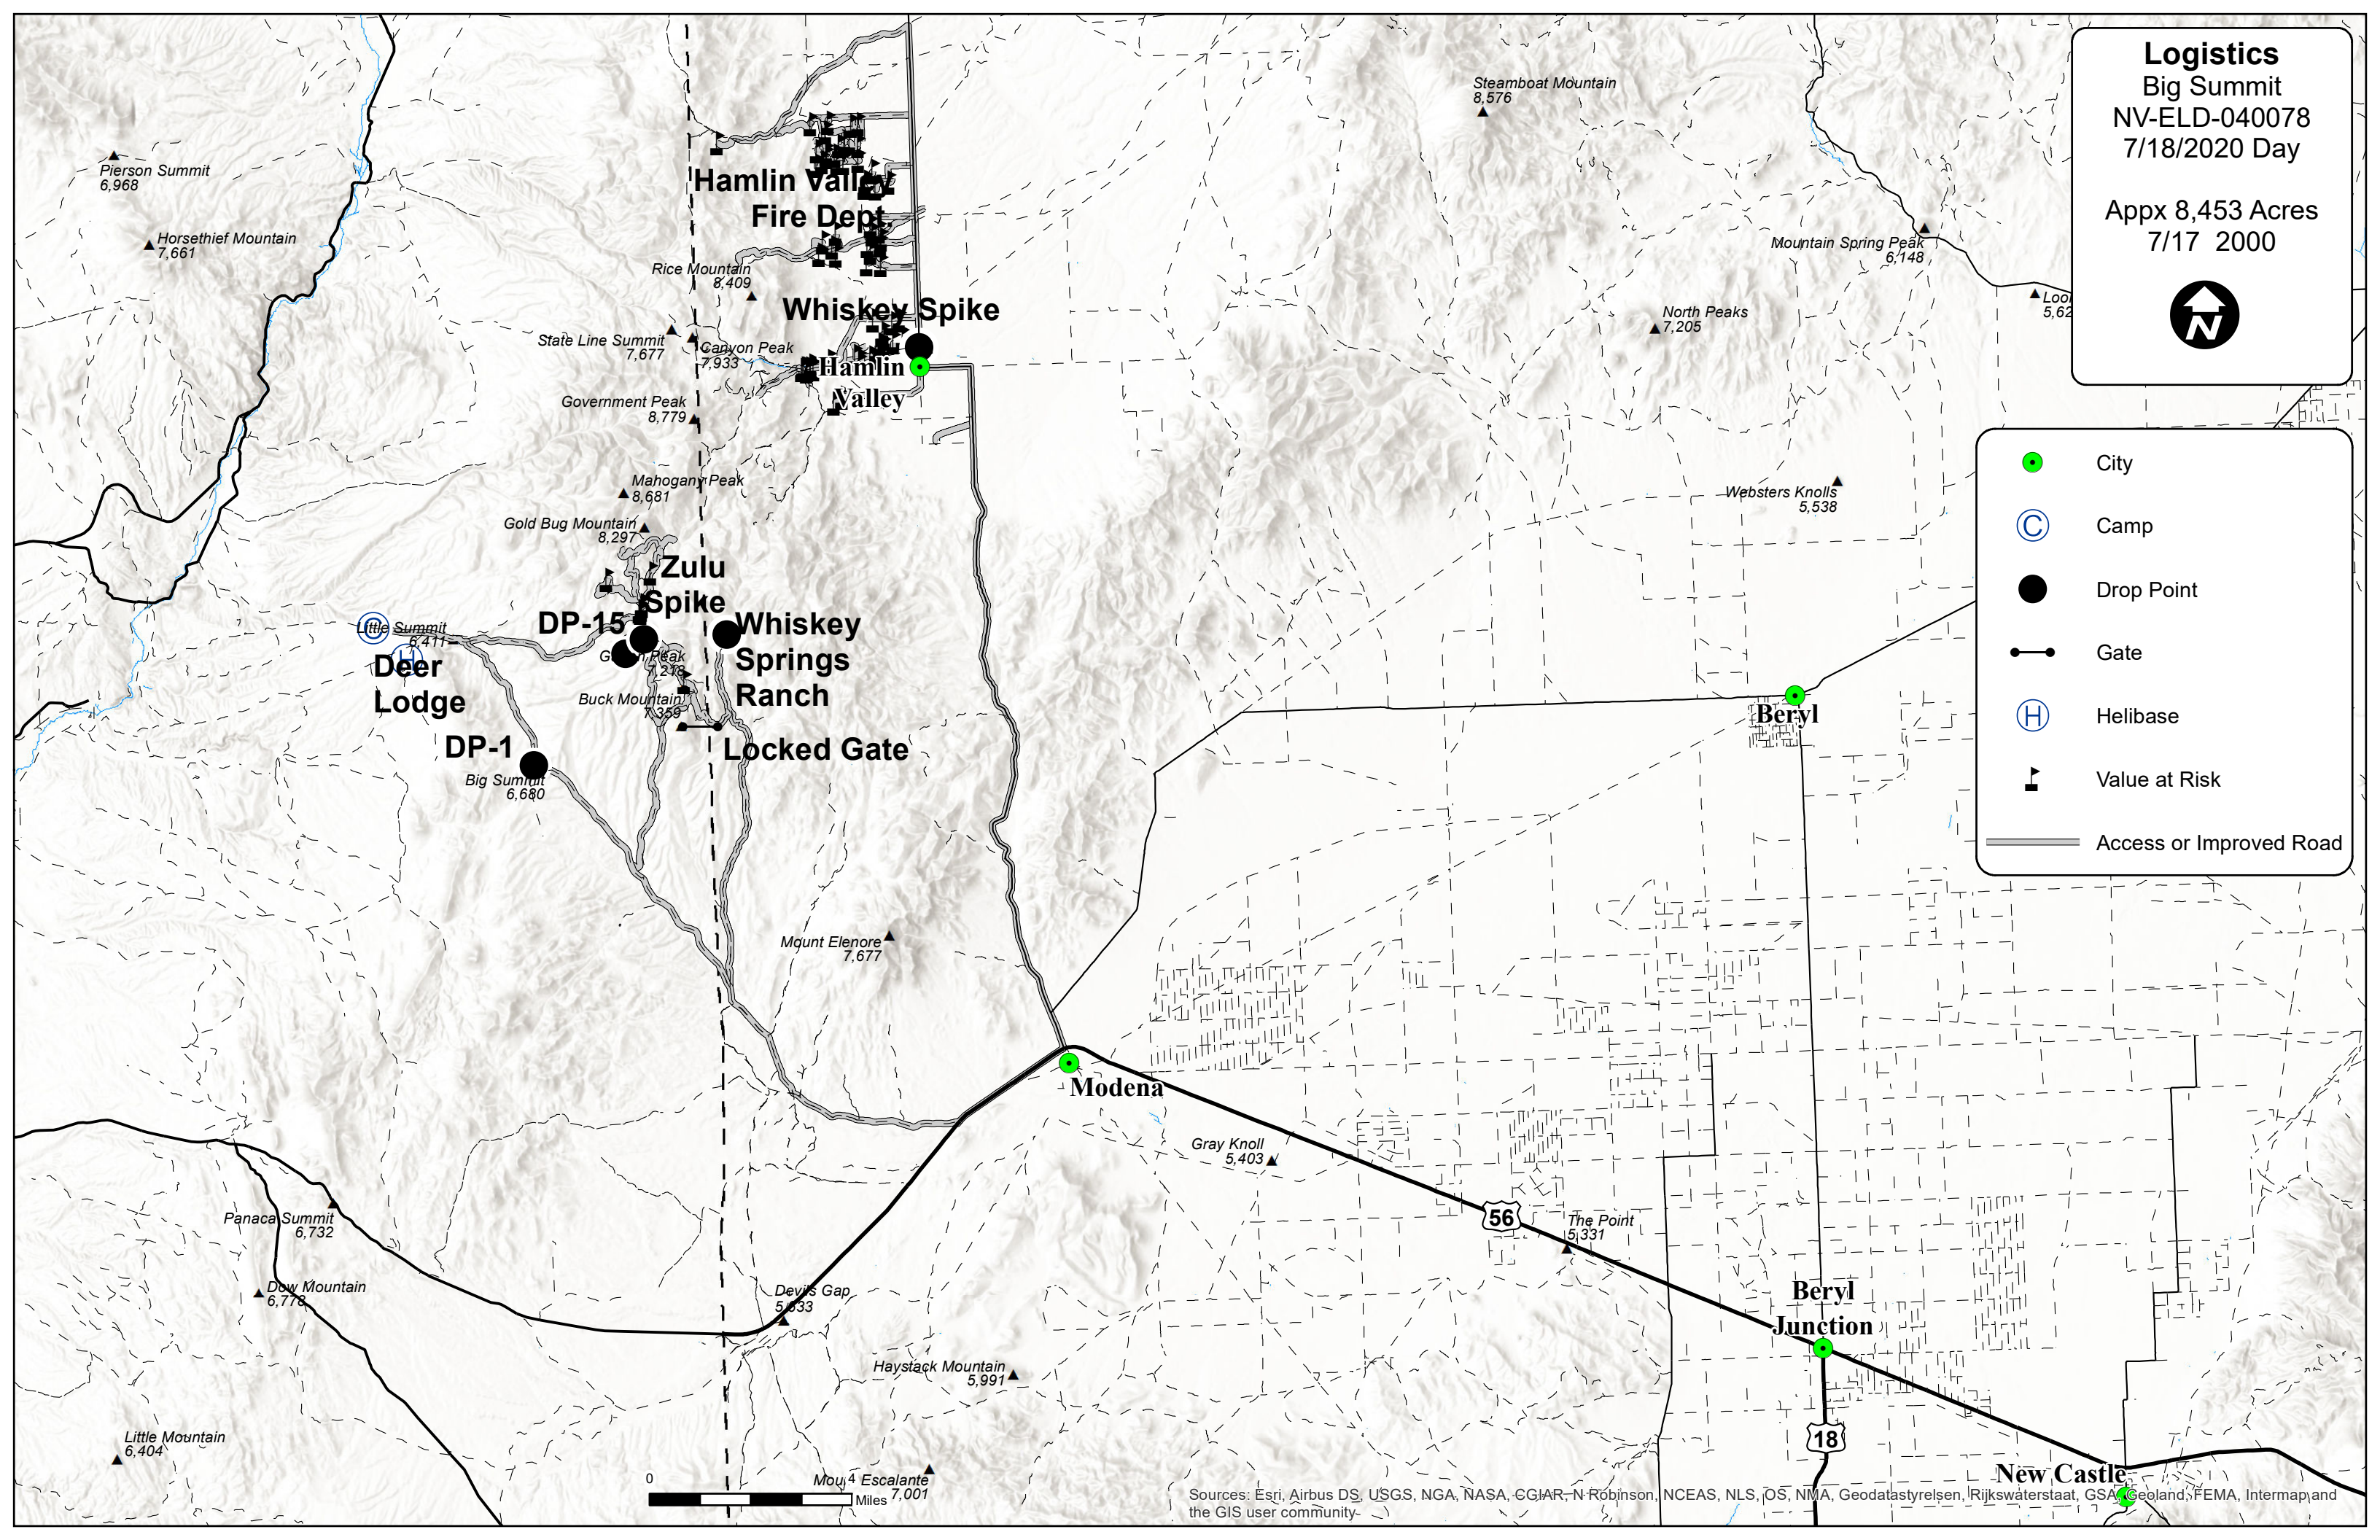

Logistics
Big Summit
 NV-ELD-040078
 7/18/2020 Day

Appx 8,453 Acres
 7/17 2000

-  City
-  Camp
-  Drop Point
-  Gate
-  Helibase
-  Value at Risk
-  Access or Improved Road

Sources: Esri, Airbus DS, USGS, NGA, NASA, CGIAR, N- Robinson, NCEAS, NLS, OS, NMA, Geodatastyrelsen, Rijkswaterstaat, GSA, Geoland, FEMA, Intermap and the GIS user community.