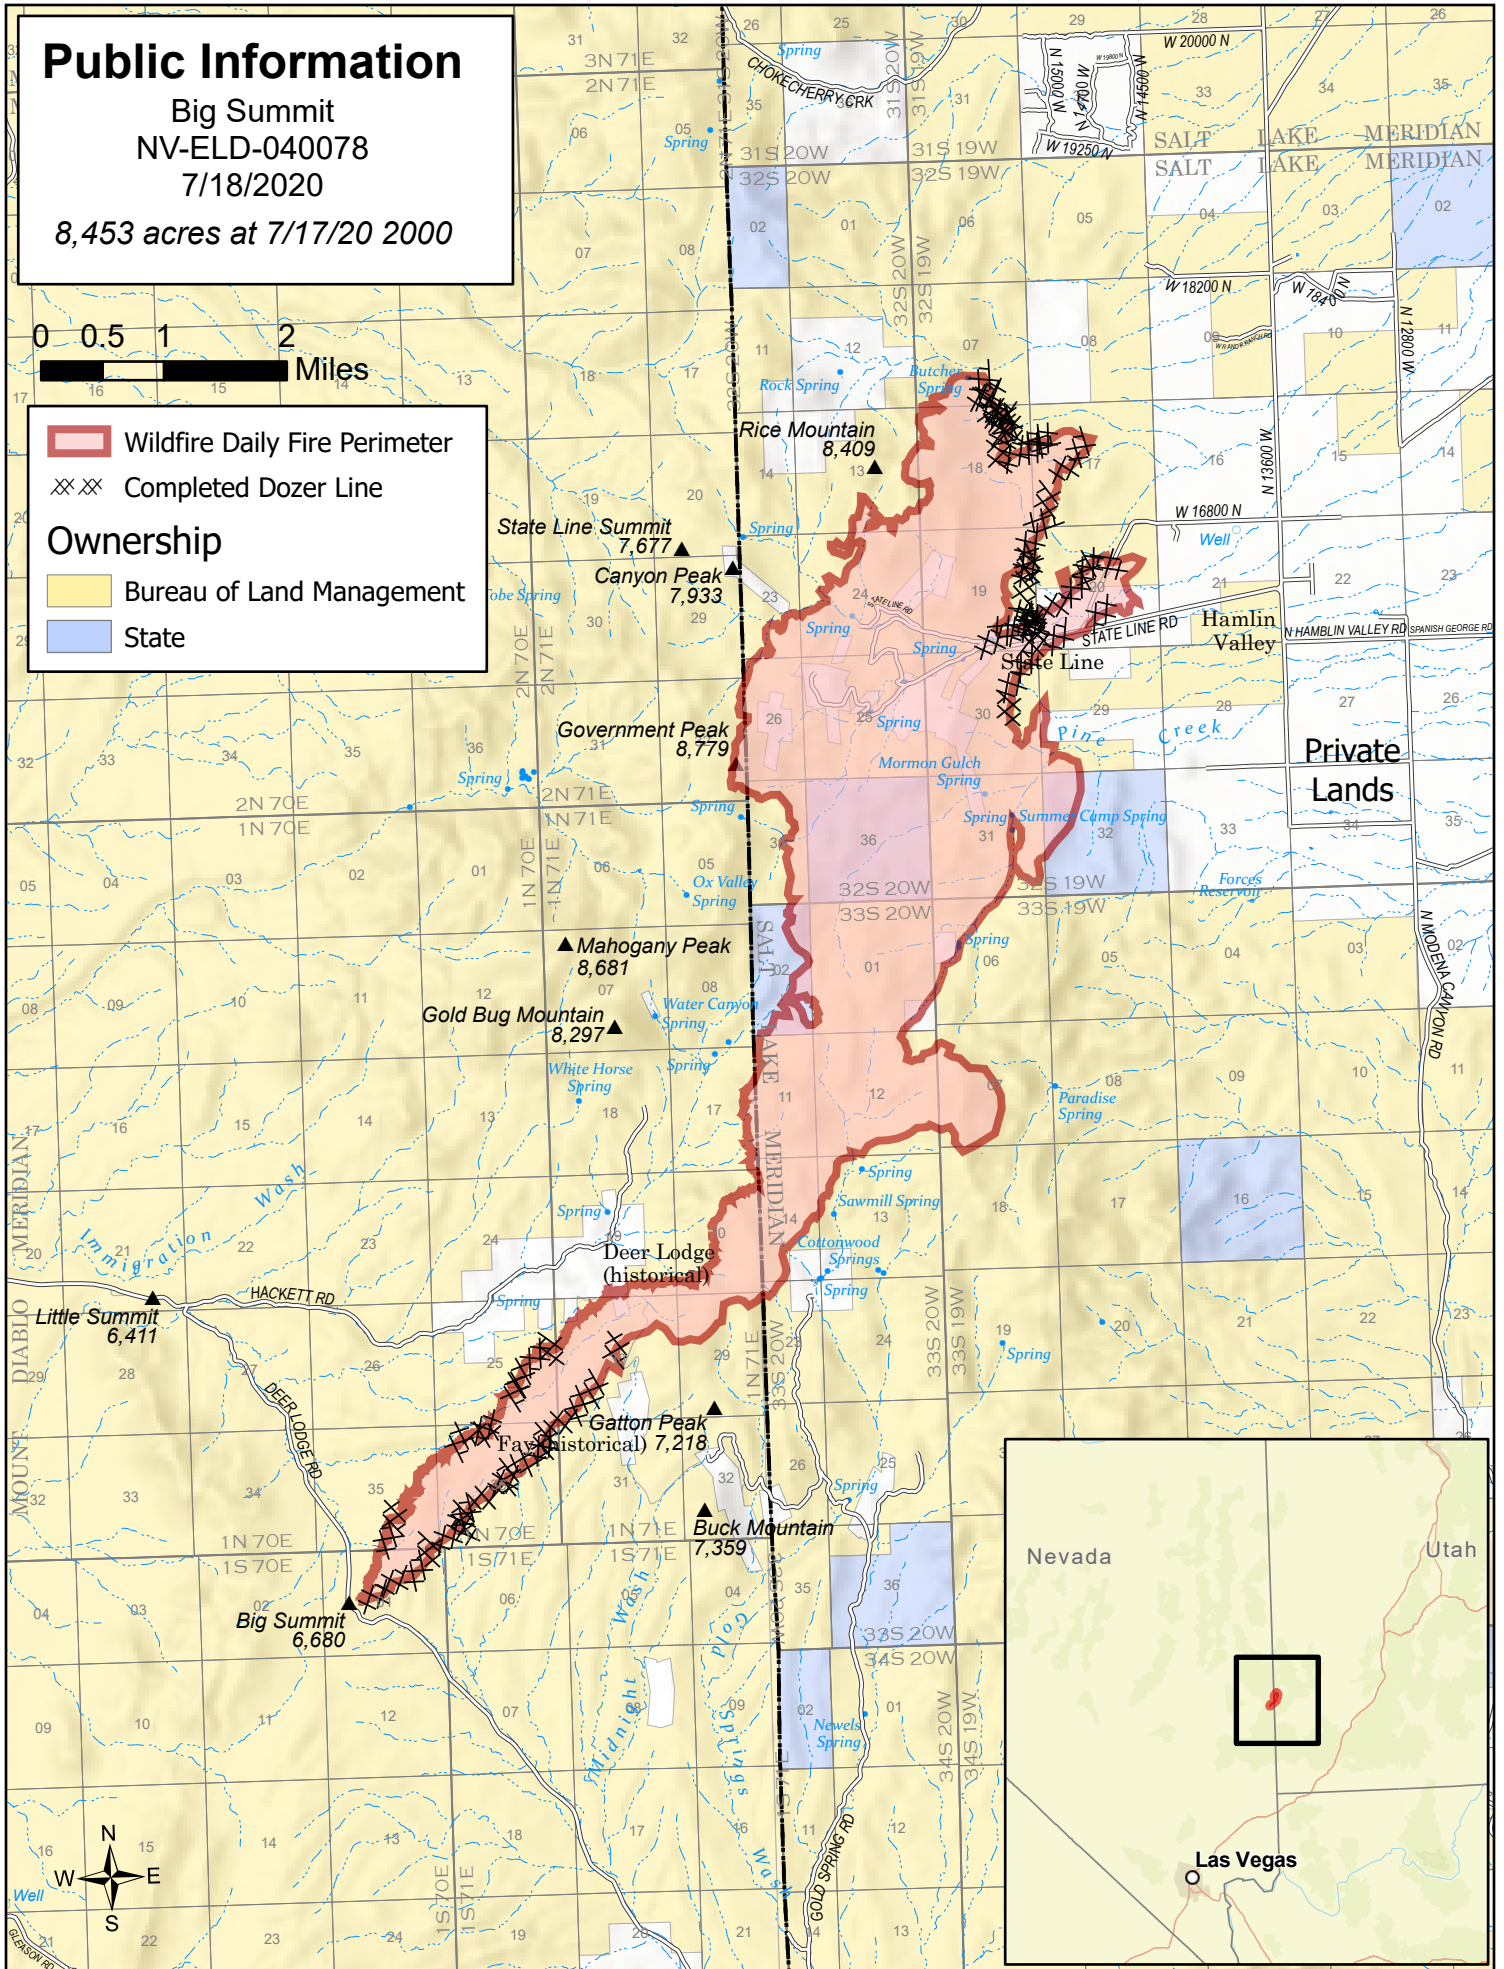

# Public Information

Big Summit  
NV-ELD-040078  
7/18/2020

8,453 acres at 7/17/20 2000

0 0.5 1 2 Miles

Wildfire Daily Fire Perimeter

Completed Dozer Line

## Ownership

Bureau of Land Management

State

Private Lands

Nevada

Utah

Las Vegas