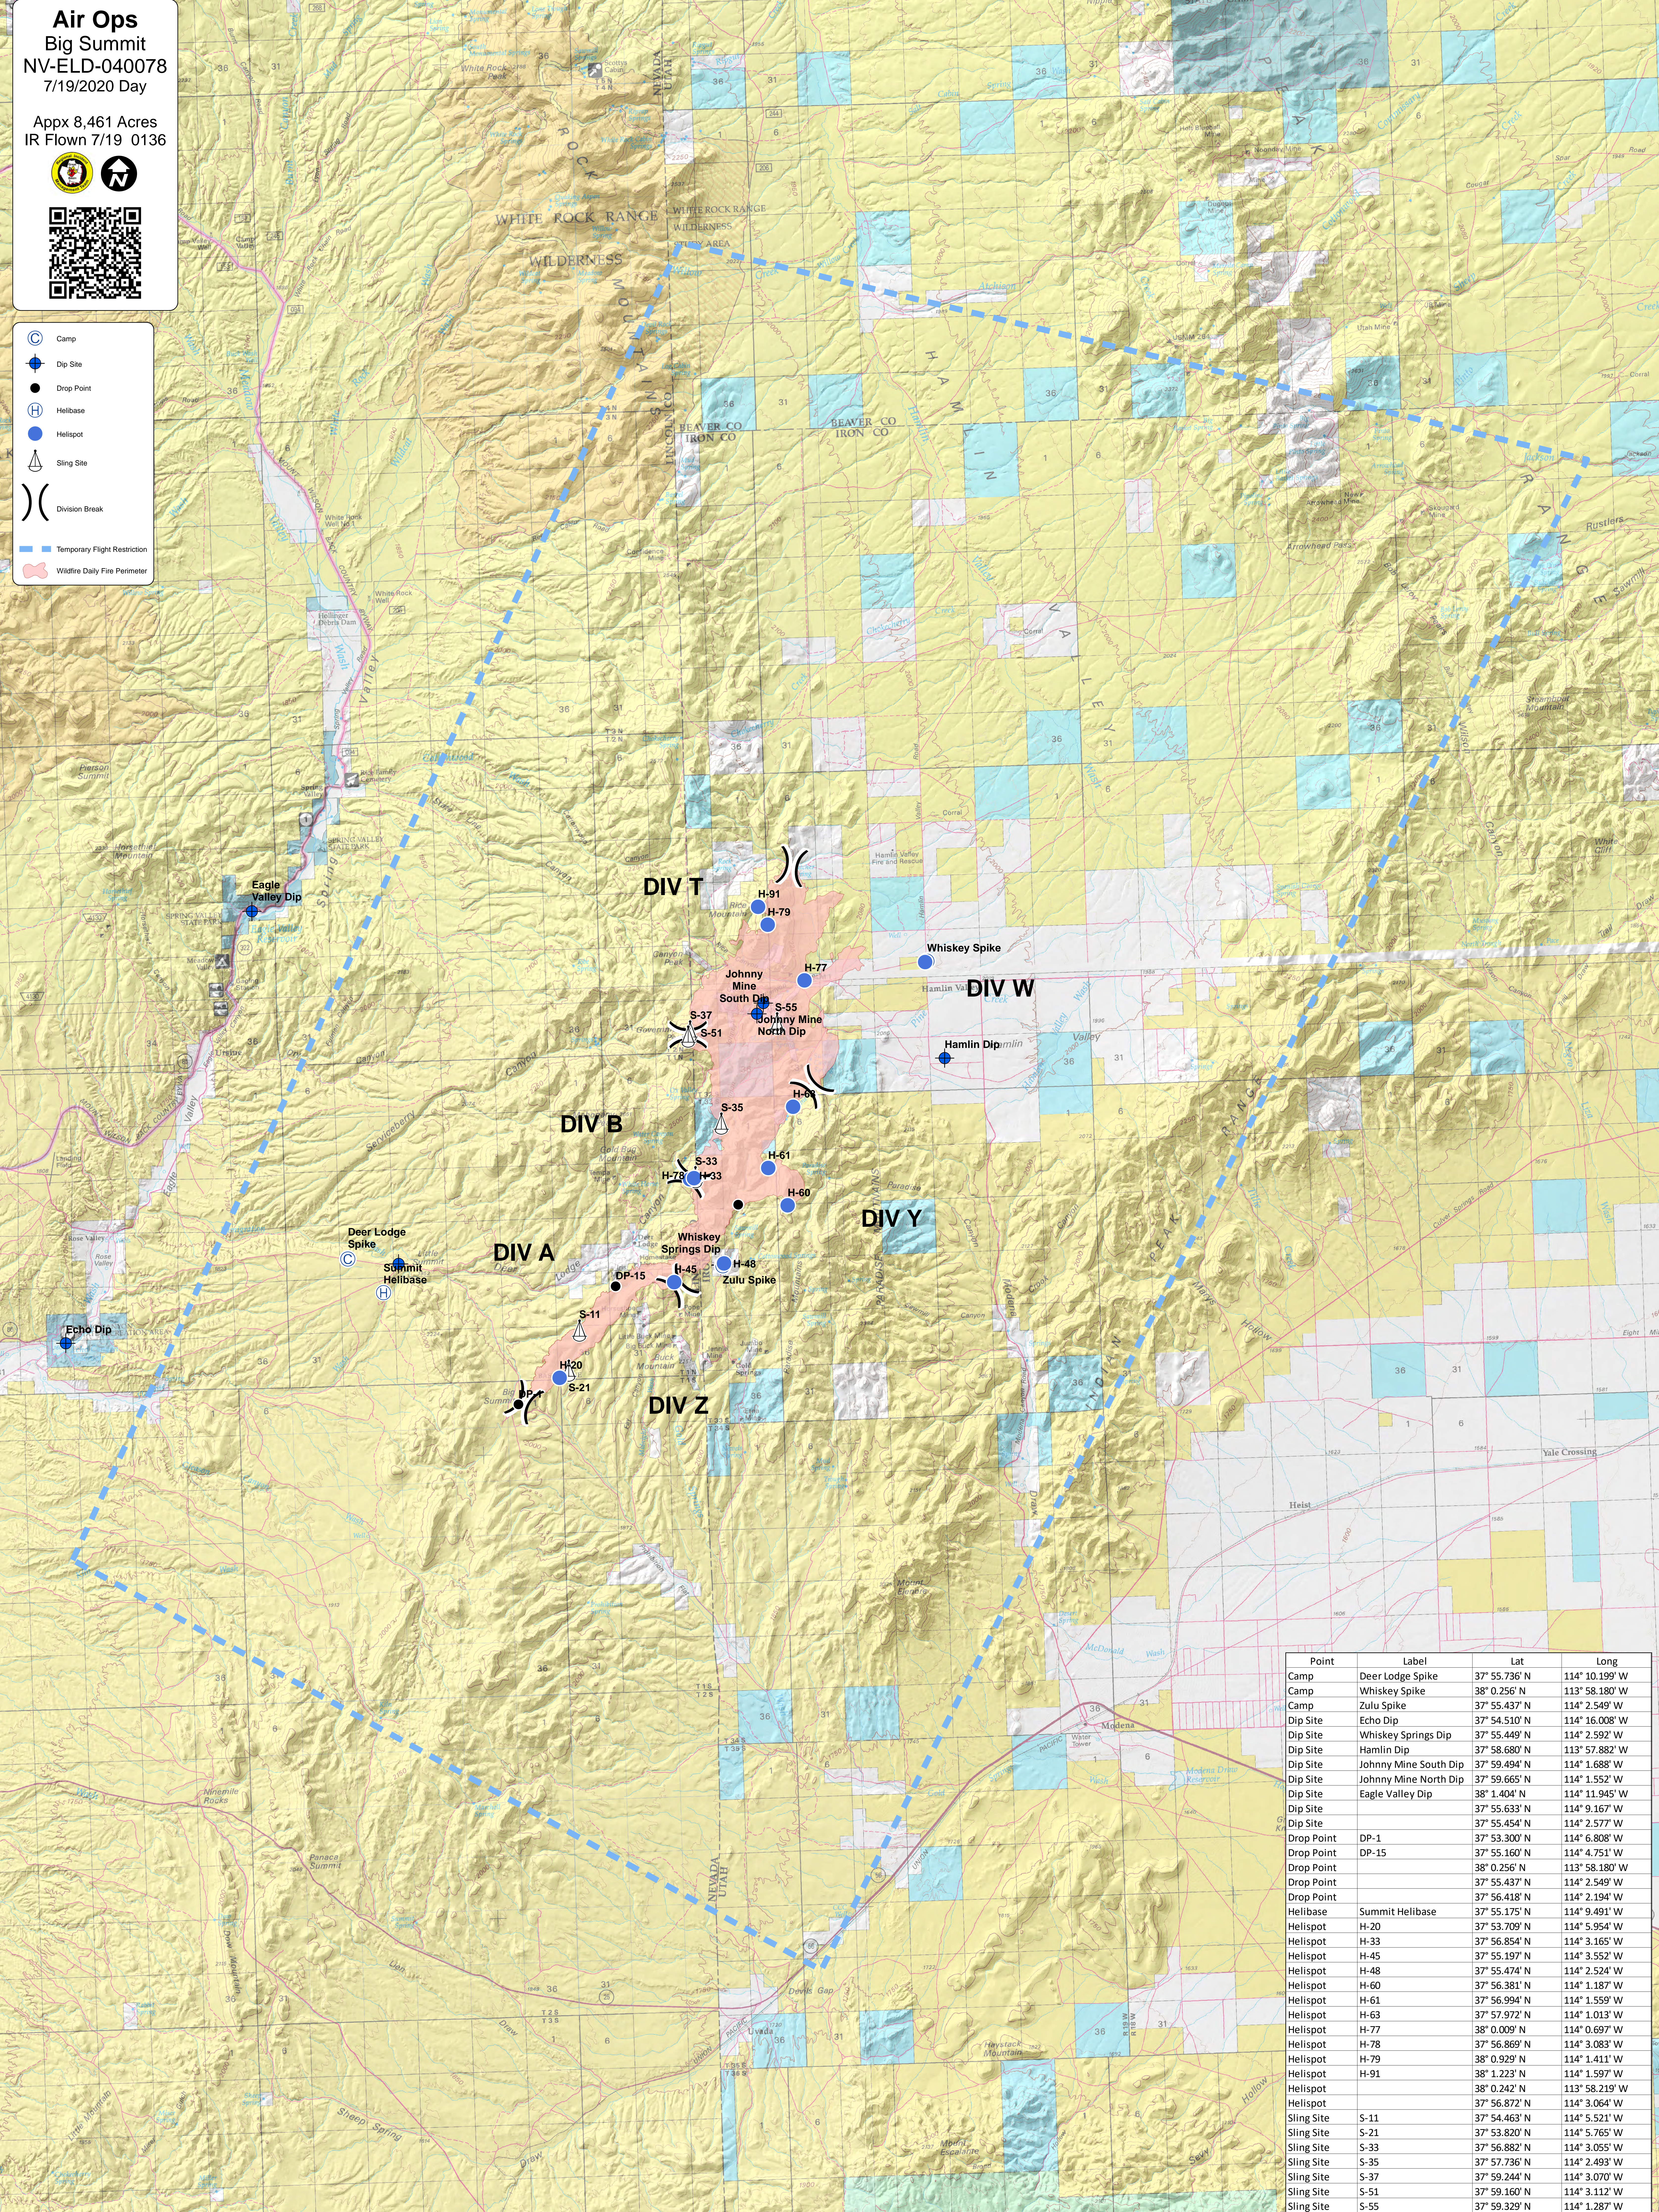

Air Ops
Big Summit
NV-ELD-040078
7/19/2020 Day

Appx 8,461 Acres
 IR Flown 7/19 0136

 Camp
 Dip Site
 Drop Point
 Helibase
 Helispot
 Sling Site
 Division Break
 Temporary Flight Restriction
 Wildfire Daily Fire Perimeter

Point	Label	Lat	Long
Camp	Deer Lodge Spike	37° 55.736' N	114° 10.199' W
Camp	Whiskey Spike	38° 0.256' N	113° 58.180' W
Camp	Zulu Spike	37° 55.437' N	114° 2.549' W
Dip Site	Echo Dip	37° 54.510' N	114° 16.008' W
Dip Site	Whiskey Springs Dip	37° 55.449' N	114° 2.592' W
Dip Site	Hamlin Dip	37° 58.680' N	113° 57.882' W
Dip Site	Johnny Mine South Dip	37° 59.494' N	114° 1.688' W
Dip Site	Johnny Mine North Dip	37° 59.665' N	114° 1.552' W
Dip Site	Eagle Valley Dip	38° 1.404' N	114° 11.945' W
Dip Site		37° 55.633' N	114° 9.167' W
Dip Site		37° 55.454' N	114° 2.577' W
Drop Point	DP-1	37° 53.300' N	114° 6.808' W
Drop Point	DP-15	37° 55.160' N	114° 4.751' W
Drop Point		38° 0.256' N	113° 58.180' W
Drop Point		37° 55.437' N	114° 2.549' W
Drop Point		37° 56.418' N	114° 2.194' W
Helibase	Summit Helibase	37° 55.175' N	114° 9.491' W
Helispot	H-20	37° 53.709' N	114° 5.954' W
Helispot	H-33	37° 56.854' N	114° 3.165' W
Helispot	H-45	37° 55.197' N	114° 3.552' W
Helispot	H-48	37° 55.474' N	114° 2.524' W
Helispot	H-60	37° 56.381' N	114° 1.187' W
Helispot	H-61	37° 56.994' N	114° 1.559' W
Helispot	H-63	37° 57.972' N	114° 1.013' W
Helispot	H-77	38° 0.009' N	114° 0.697' W
Helispot	H-78	37° 56.869' N	114° 3.083' W
Helispot	H-79	38° 0.929' N	114° 1.411' W
Helispot	H-91	38° 1.223' N	114° 1.597' W
Helispot		38° 0.242' N	113° 58.219' W
Helispot		37° 56.872' N	114° 3.064' W
Sling Site	S-11	37° 54.463' N	114° 5.521' W
Sling Site	S-21	37° 53.820' N	114° 5.765' W
Sling Site	S-33	37° 56.882' N	114° 3.055' W
Sling Site	S-35	37° 57.736' N	114° 2.493' W
Sling Site	S-37	37° 59.244' N	114° 3.070' W
Sling Site	S-51	37° 59.160' N	114° 3.112' W
Sling Site	S-55	37° 59.329' N	114° 1.287' W