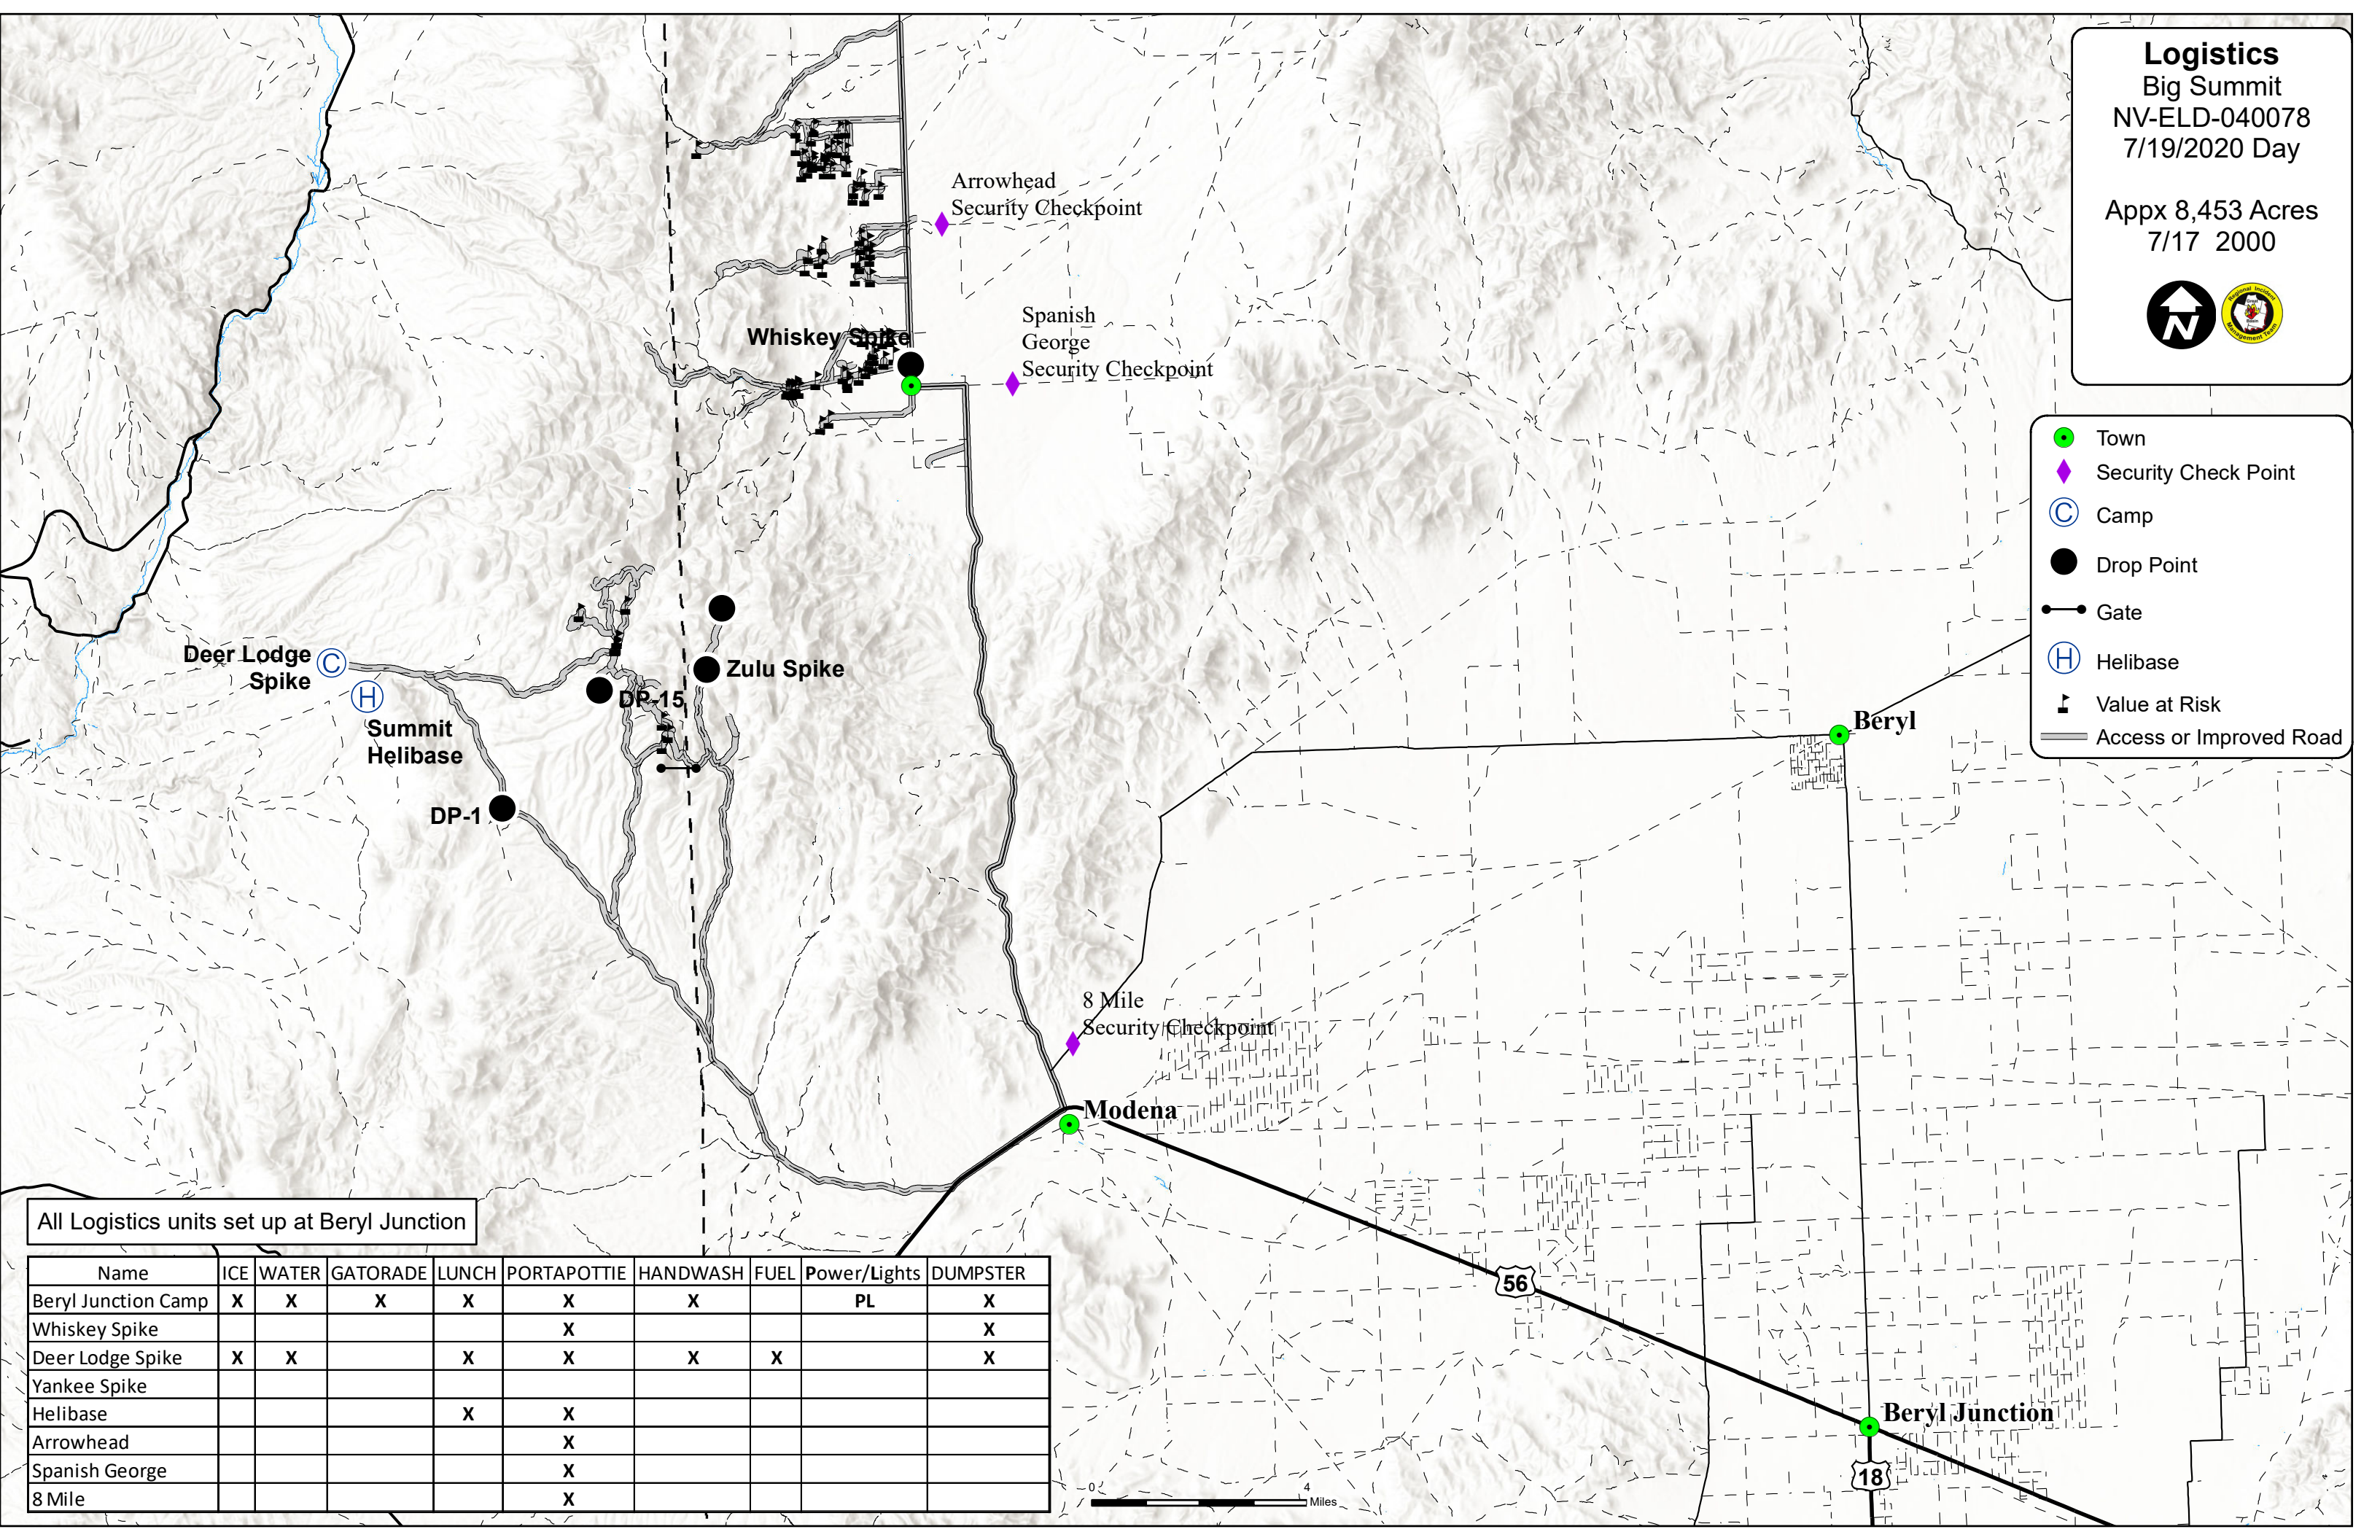

Logistics
Big Summit
 NV-ELD-040078
 7/19/2020 Day

Appx 8,453 Acres
 7/17 2000

- Town
- ◆ Security Check Point
- C Camp
- Drop Point
- Gate
- H Helibase
- ⚠ Value at Risk
- Access or Improved Road

All Logistics units set up at Beryl Junction

Name	ICE	WATER	GATORADE	LUNCH	PORTAPOTTIE	HANDWASH	FUEL	Power/Lights	DUMPSTER
Beryl Junction Camp	X	X	X	X	X	X		PL	X
Whiskey Spike					X				X
Deer Lodge Spike	X	X		X	X	X	X		X
Yankee Spike									
Helibase				X	X				
Arrowhead					X				
Spanish George					X				
8 Mile					X				