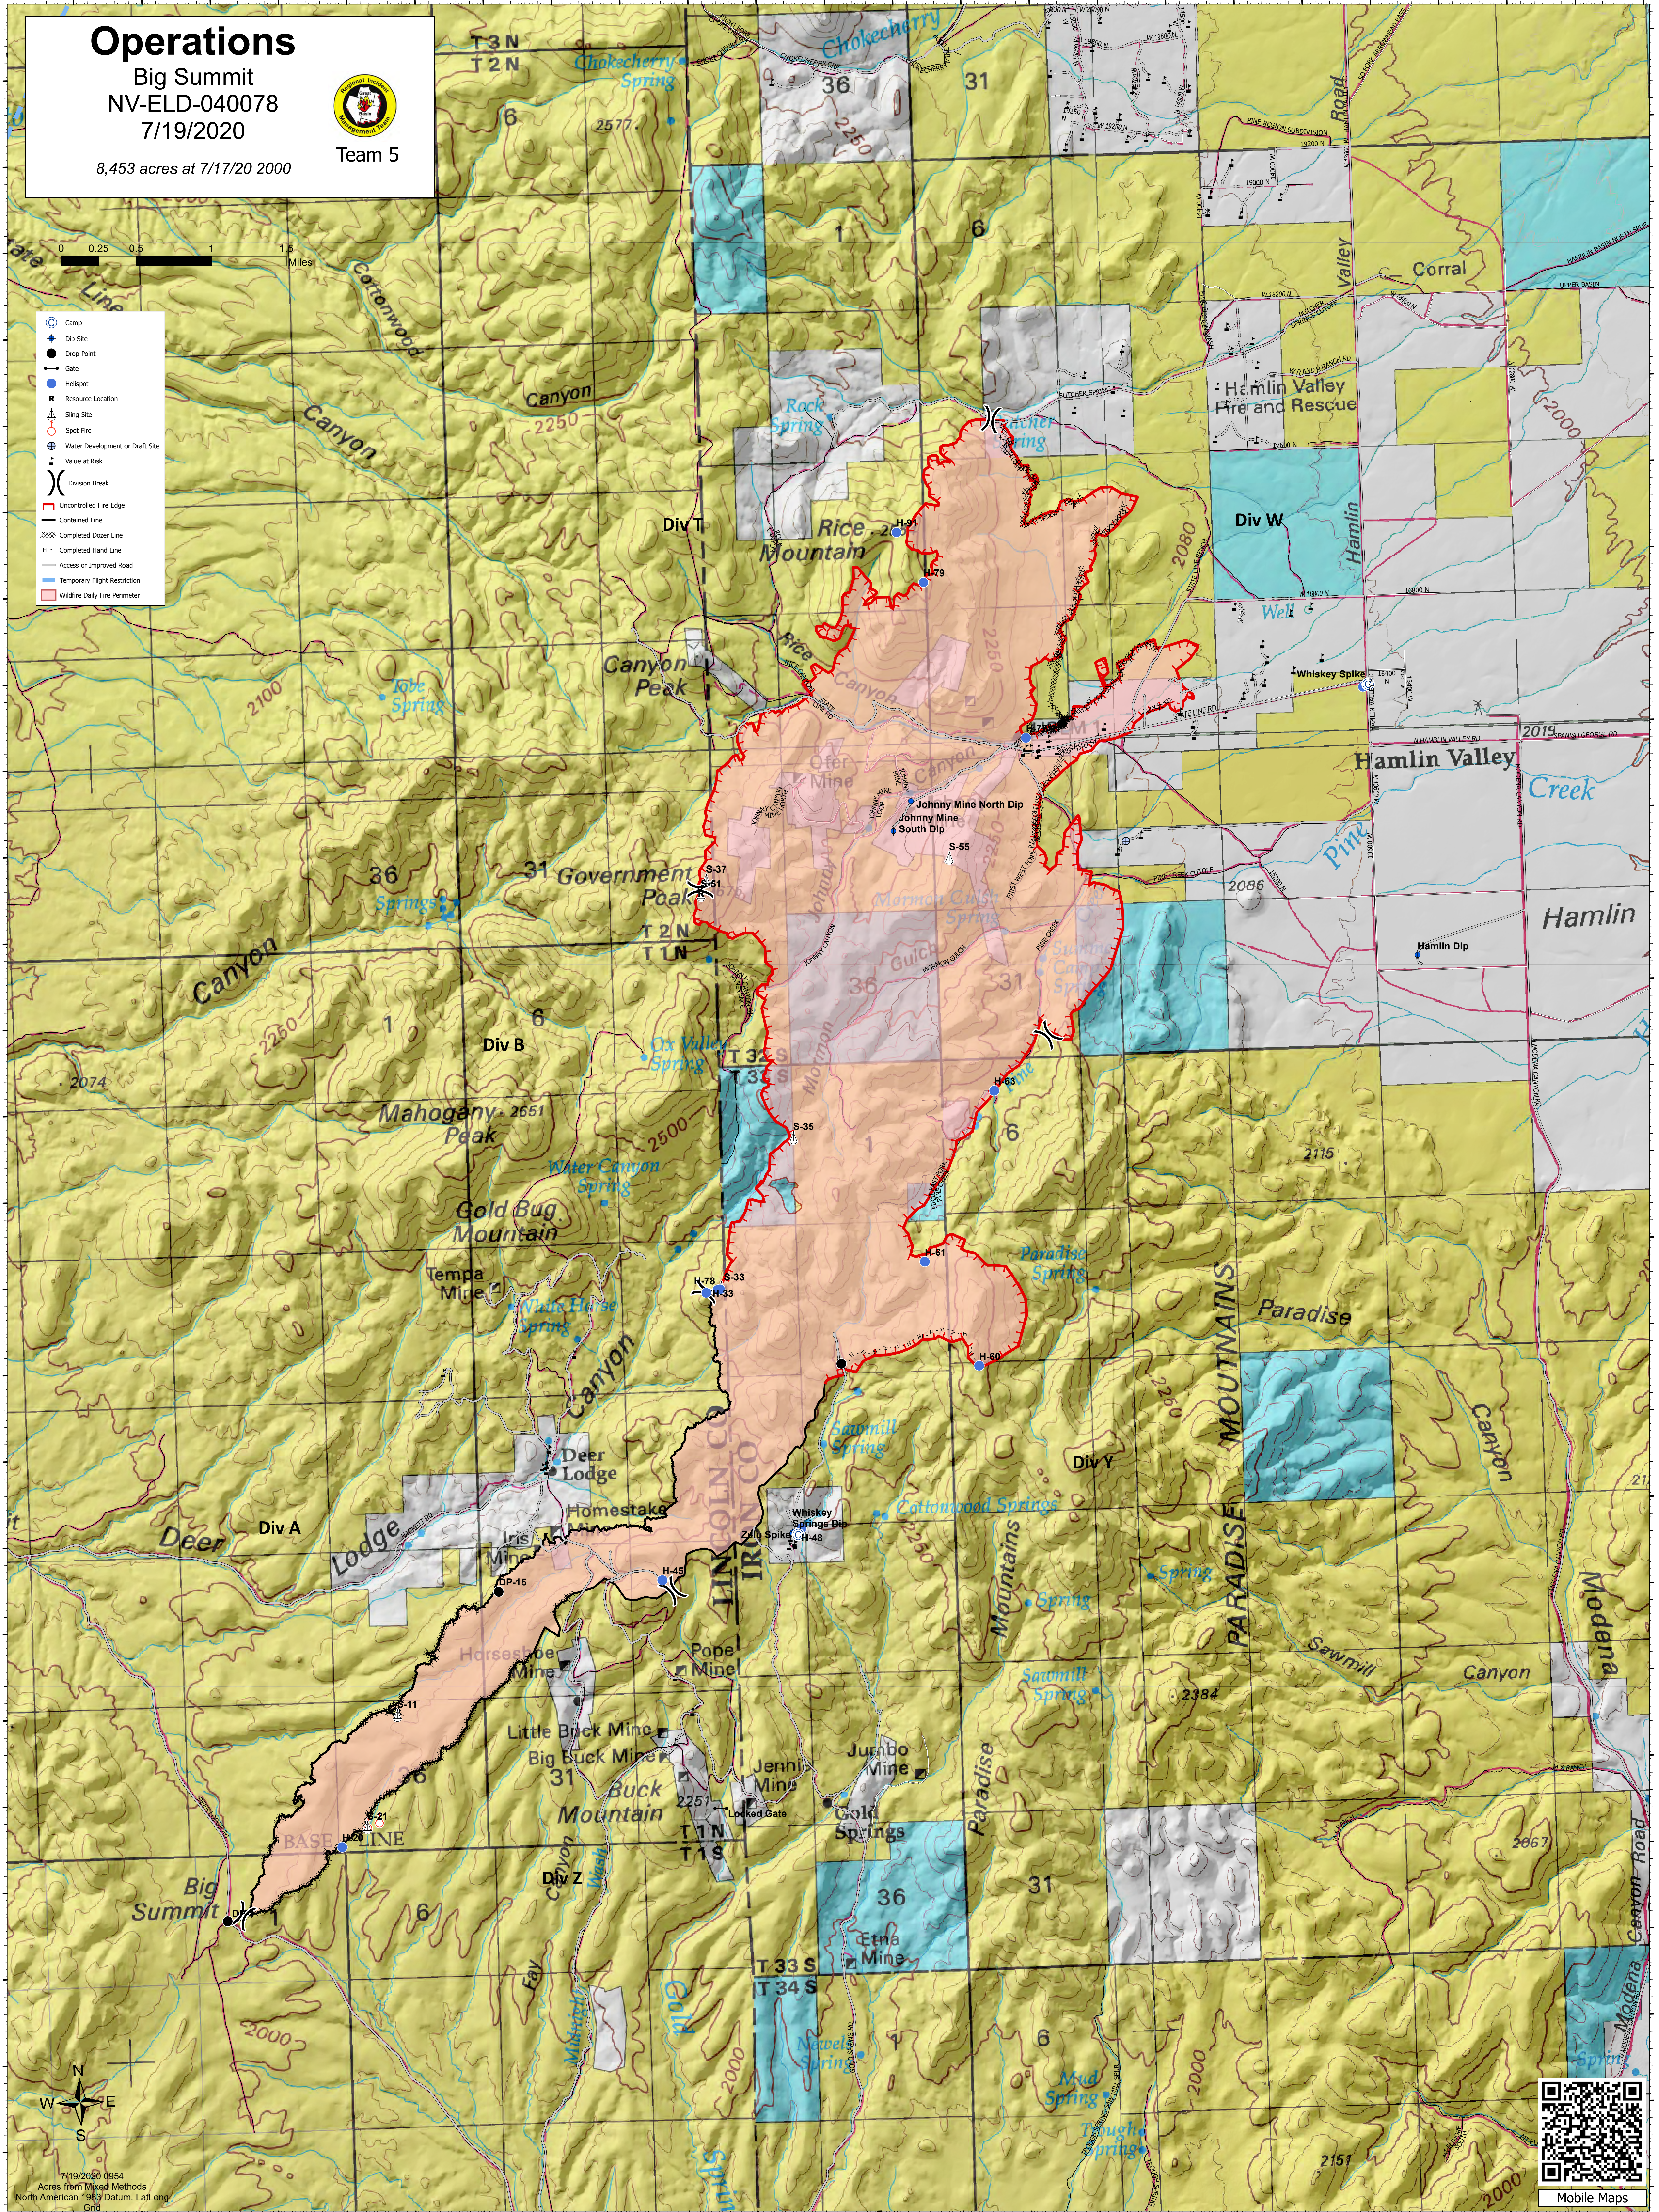

Operations

Big Summit
NV-ELD-040078
7/19/2020

8,453 acres at 7/17/20 2000

Team 5

- Camp
- Dip Site
- Drop Point
- Gate
- Heliport
- Resource Location
- Sling Site
- Spot Fire
- Water Development or Draft Site
- Value at Risk
- Division Break
- Uncontrolled Fire Edge
- Contained Line
- Completed Dozer Line
- Completed Hand Line
- Access or Improved Road
- Temporary Flight Restriction
- Wildfire Daily Fire Perimeter

Mobile Maps