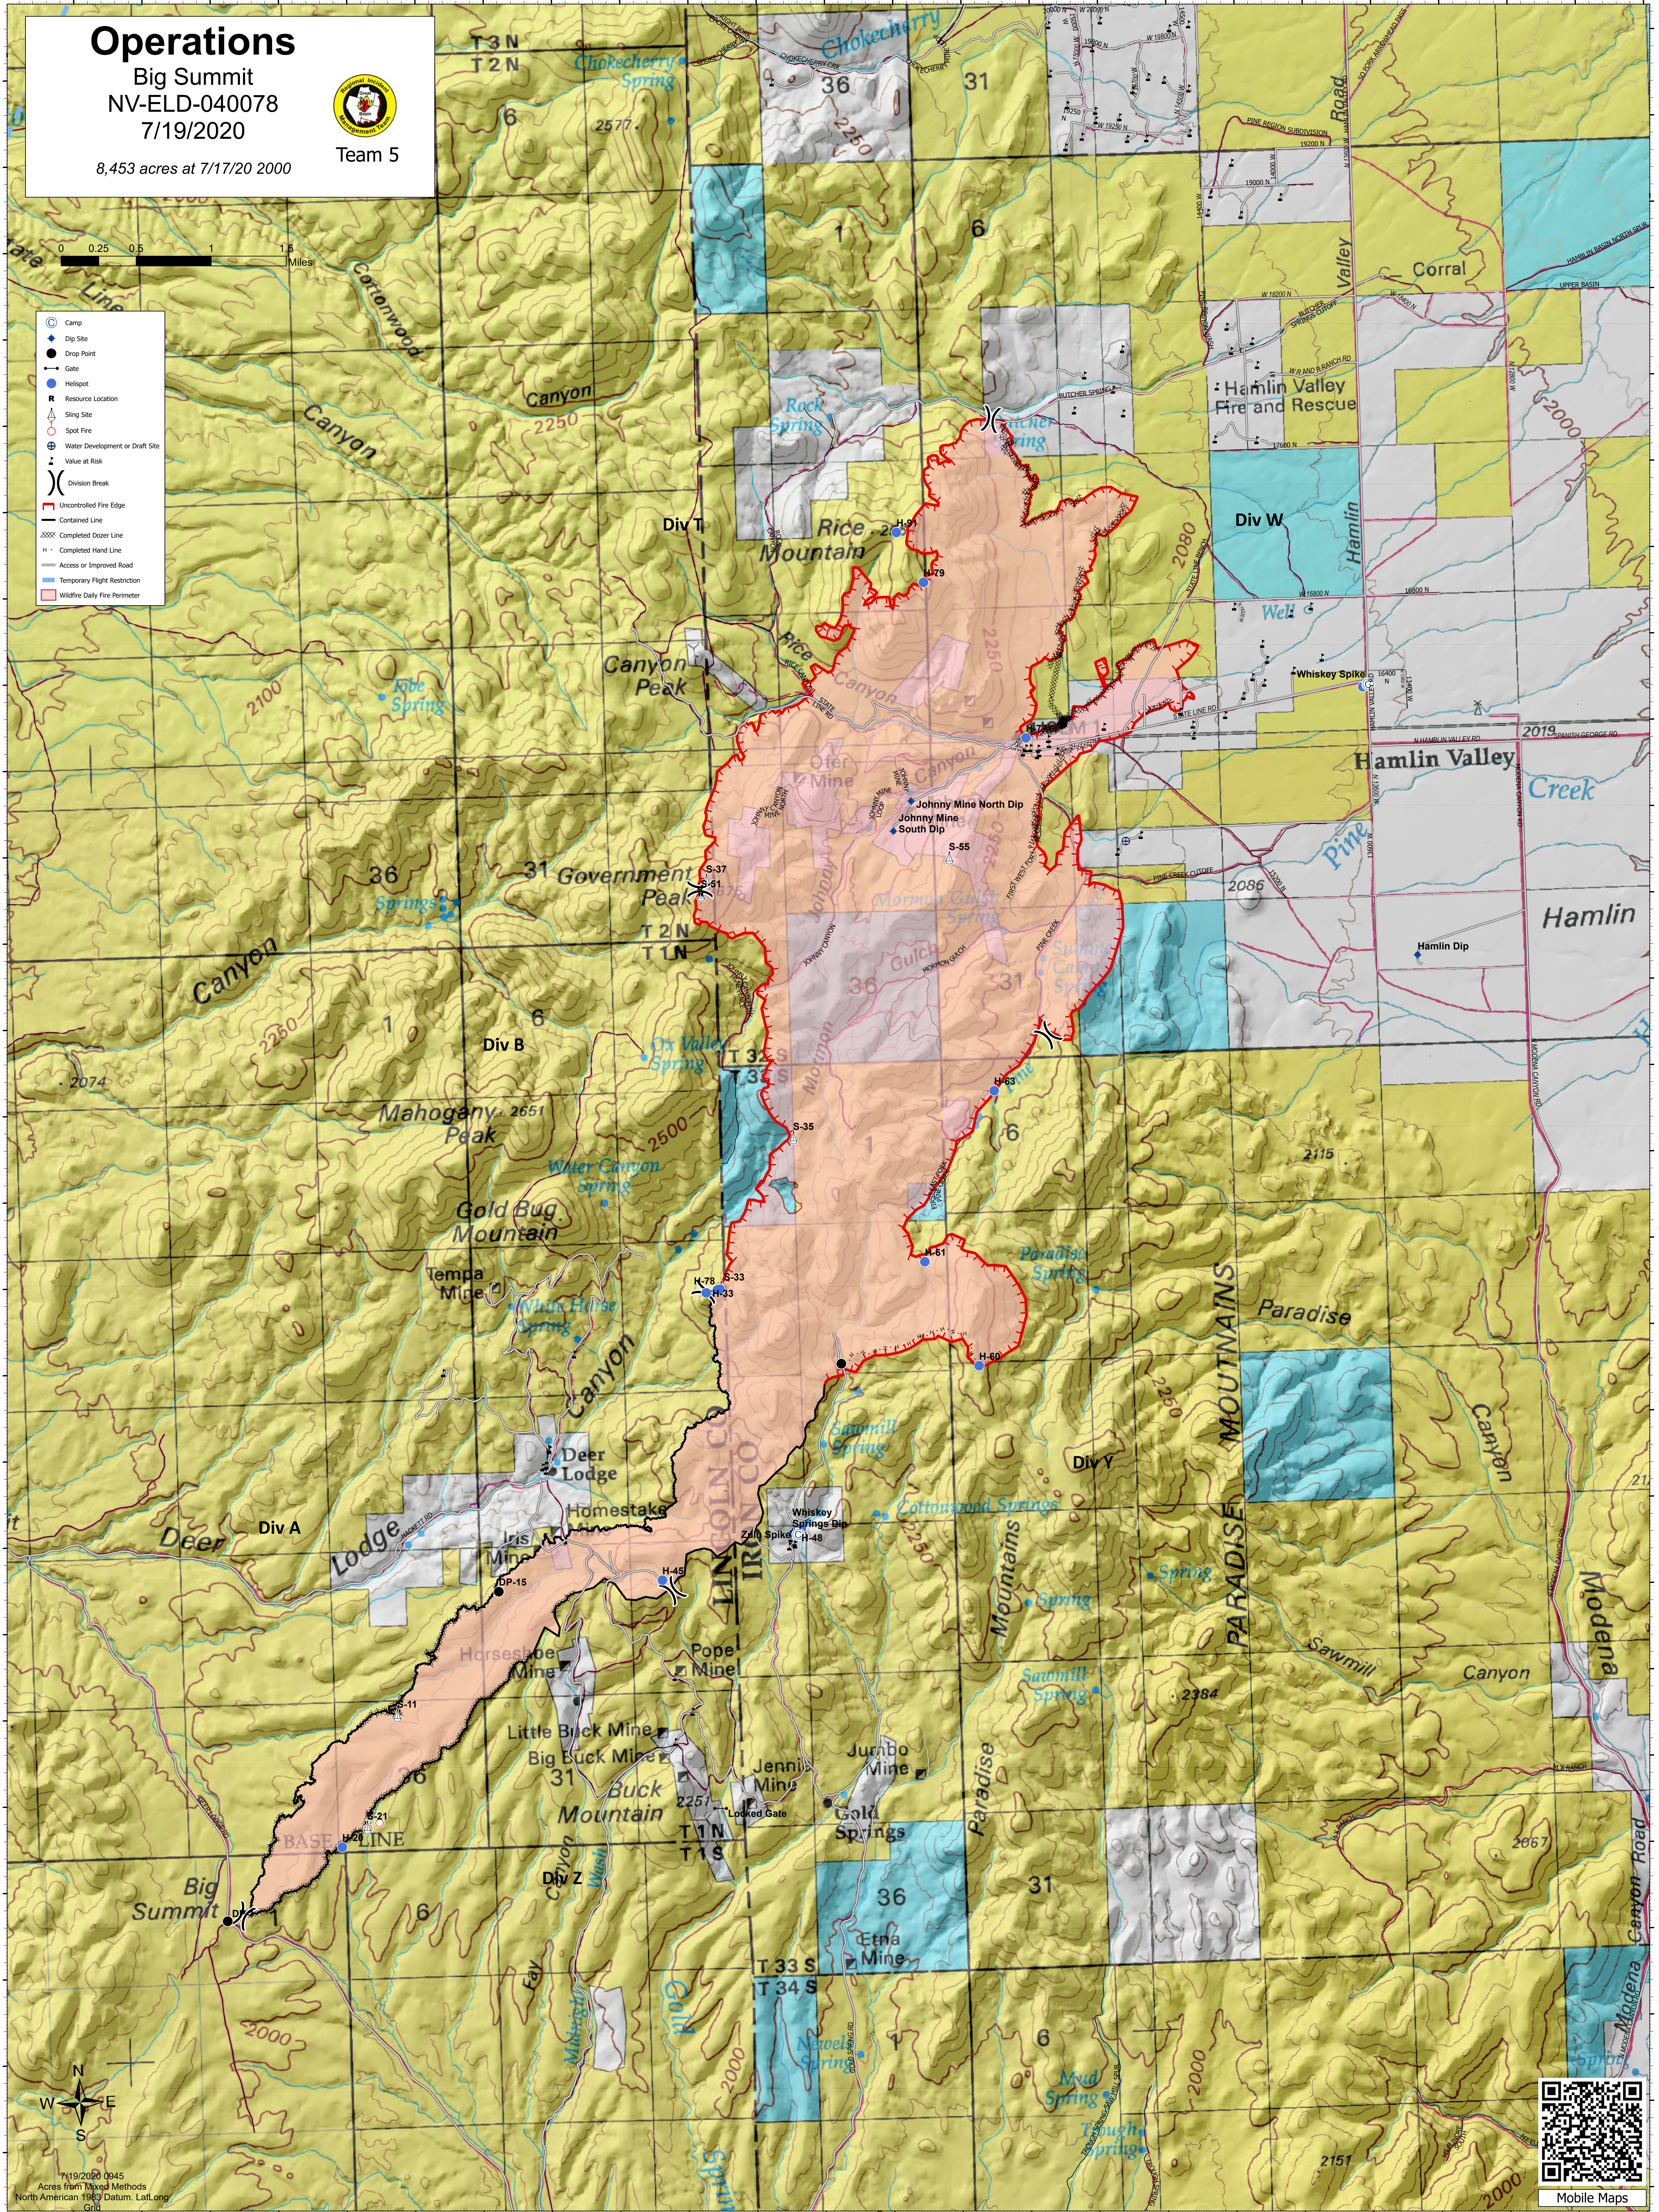

Operations

Big Summit
NV-ELD-040078
7/19/2020

8,453 acres at 7/17/20 2000

Team 5

- Camp
- Dip Site
- Drop Point
- Gate
- Heliport
- Resource Location
- Sling Site
- Spot Fire
- Water Development or Draft Site
- Value at Risk
- Division Break
- Uncontrolled Fire Edge
- Contained Line
- XXXX Completed Dozer Line
- H · Completed Hand Line
- Access or Improved Road
- Temporary Flight Restriction
- Wildfire Daily Fire Perimeter

7/19/2020 0945
Acres from Mixed Methods
North American 1983 Datum, Lat/Long
Grid

Mobile Maps