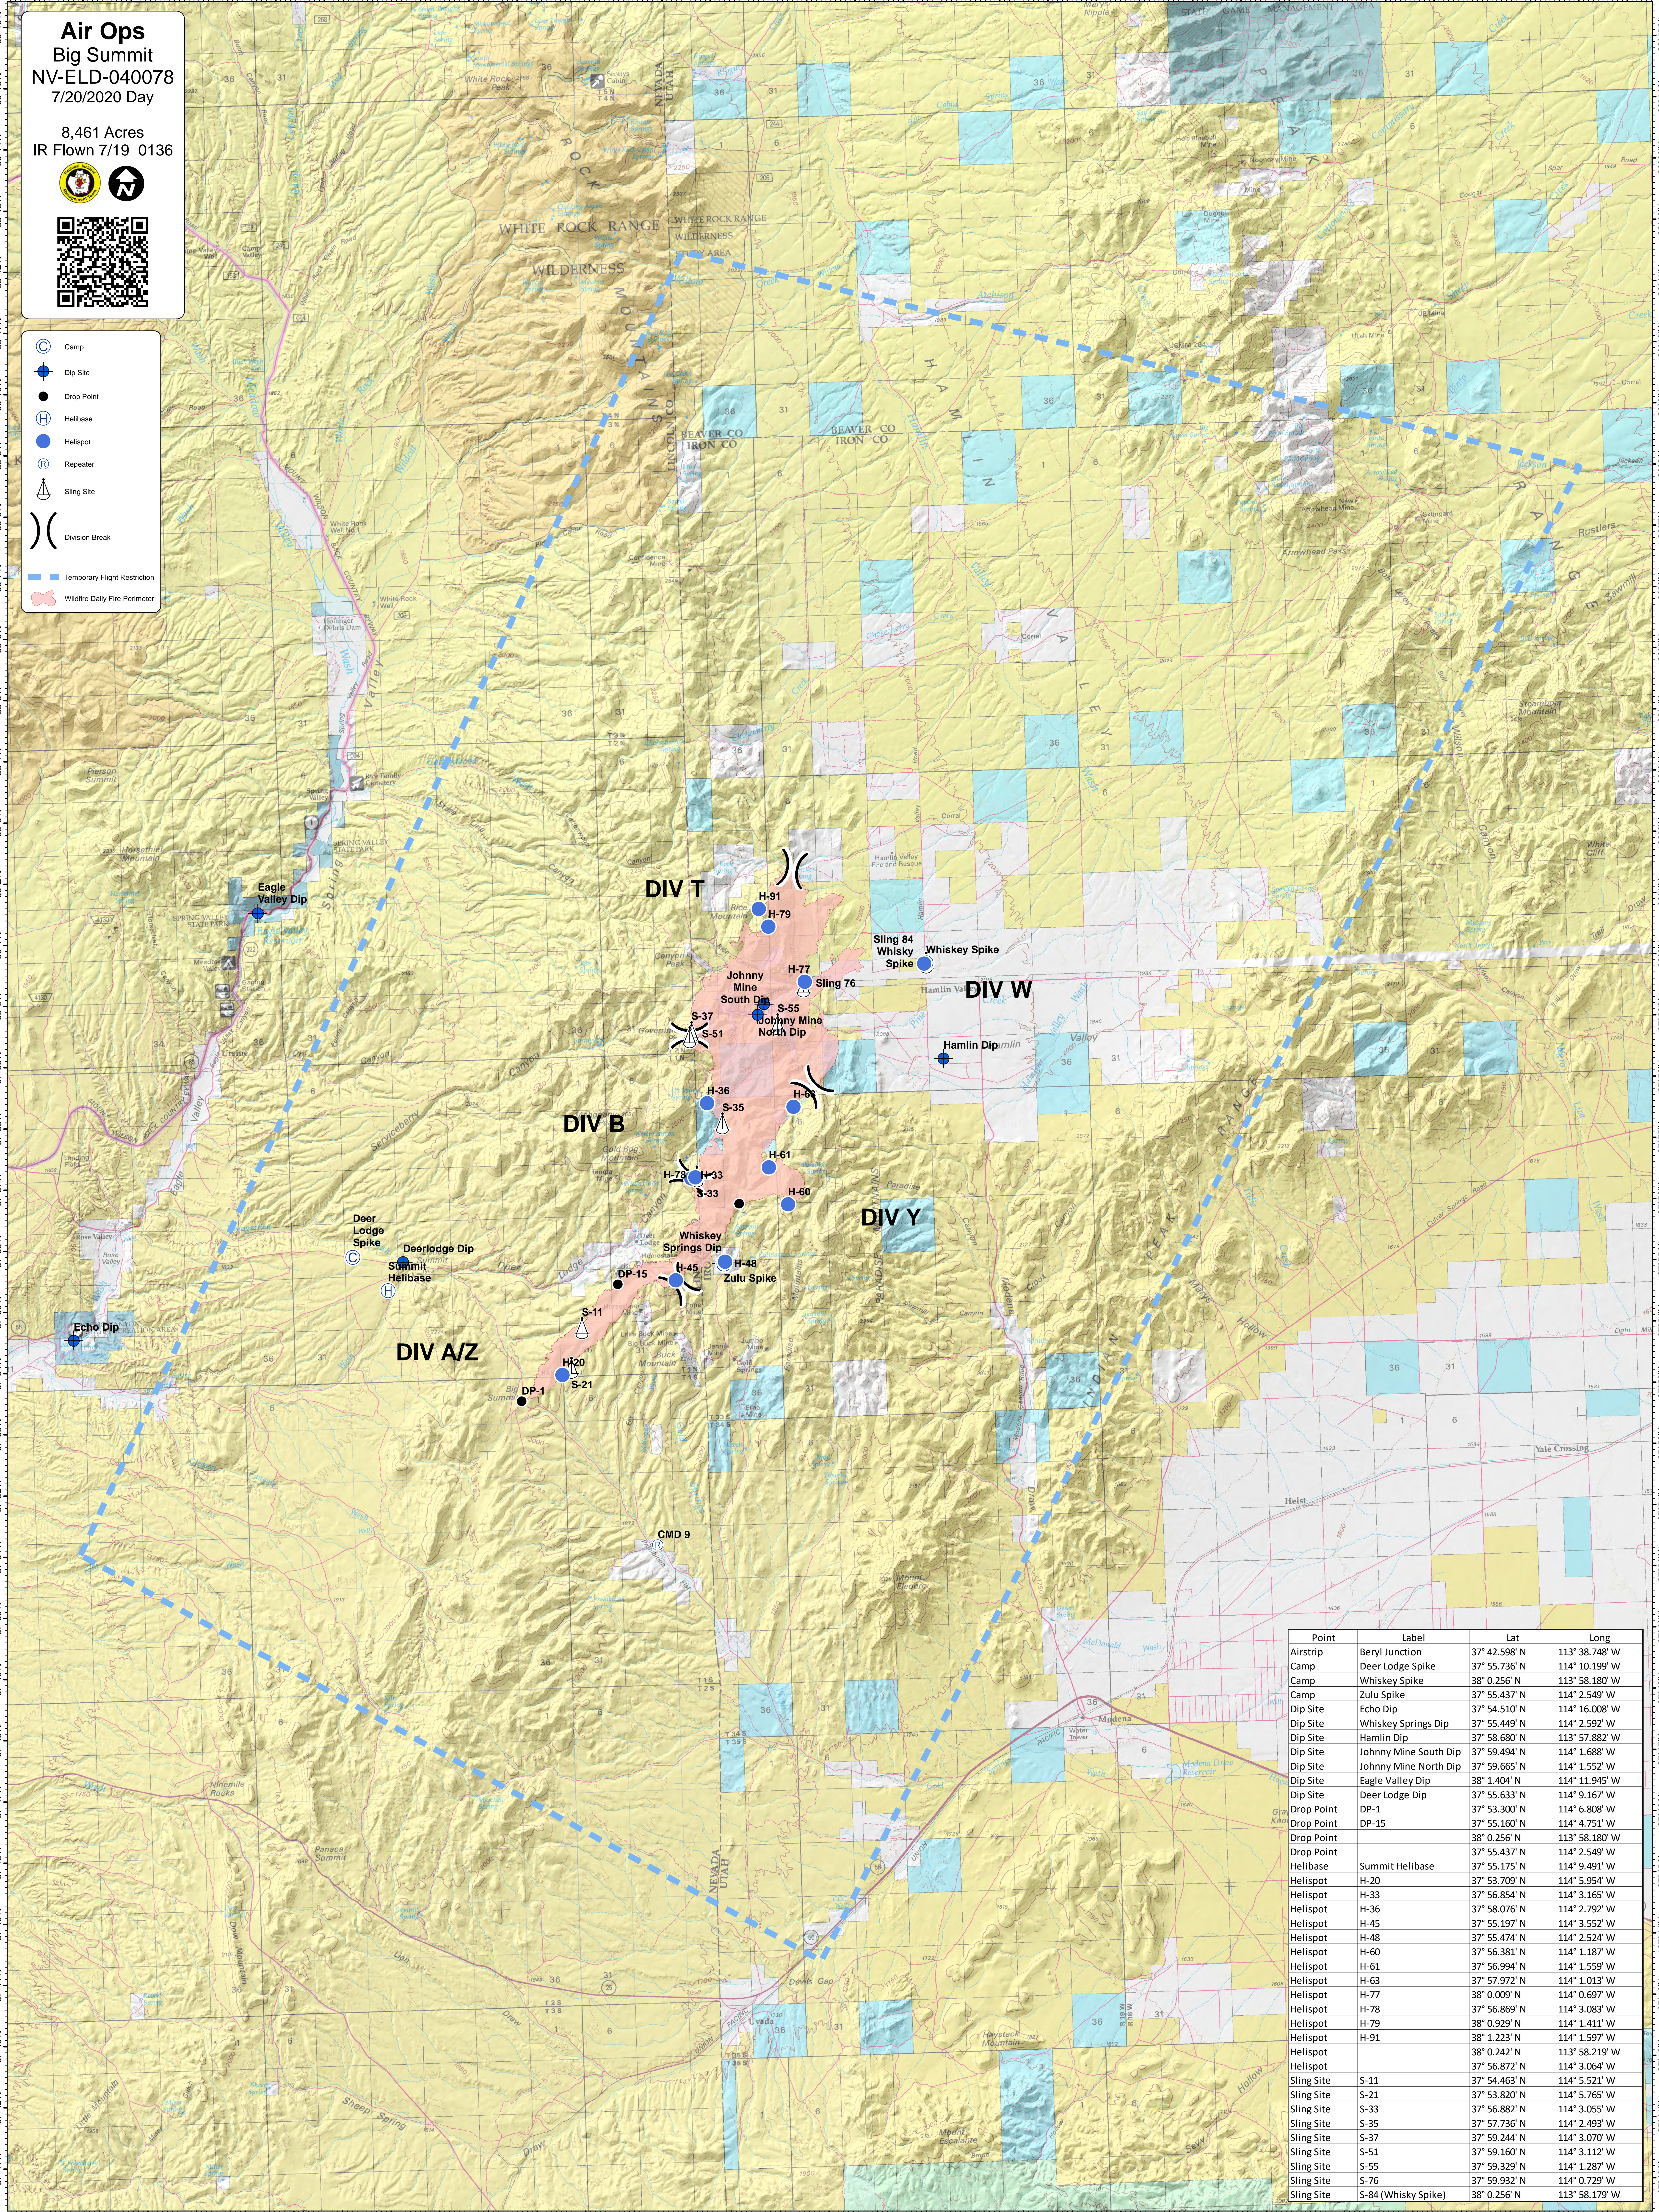

Air Ops
Big Summit
NV-ELD-040078
7/20/2020 Day

8,461 Acres
 IR Flown 7/19 0136

Camp
 Dip Site
 Drop Point
 Helibase
 Helispot
 Repeater
 Sling Site
 Division Break
 Temporary Flight Restriction
 Wildfire Daily Fire Perimeter