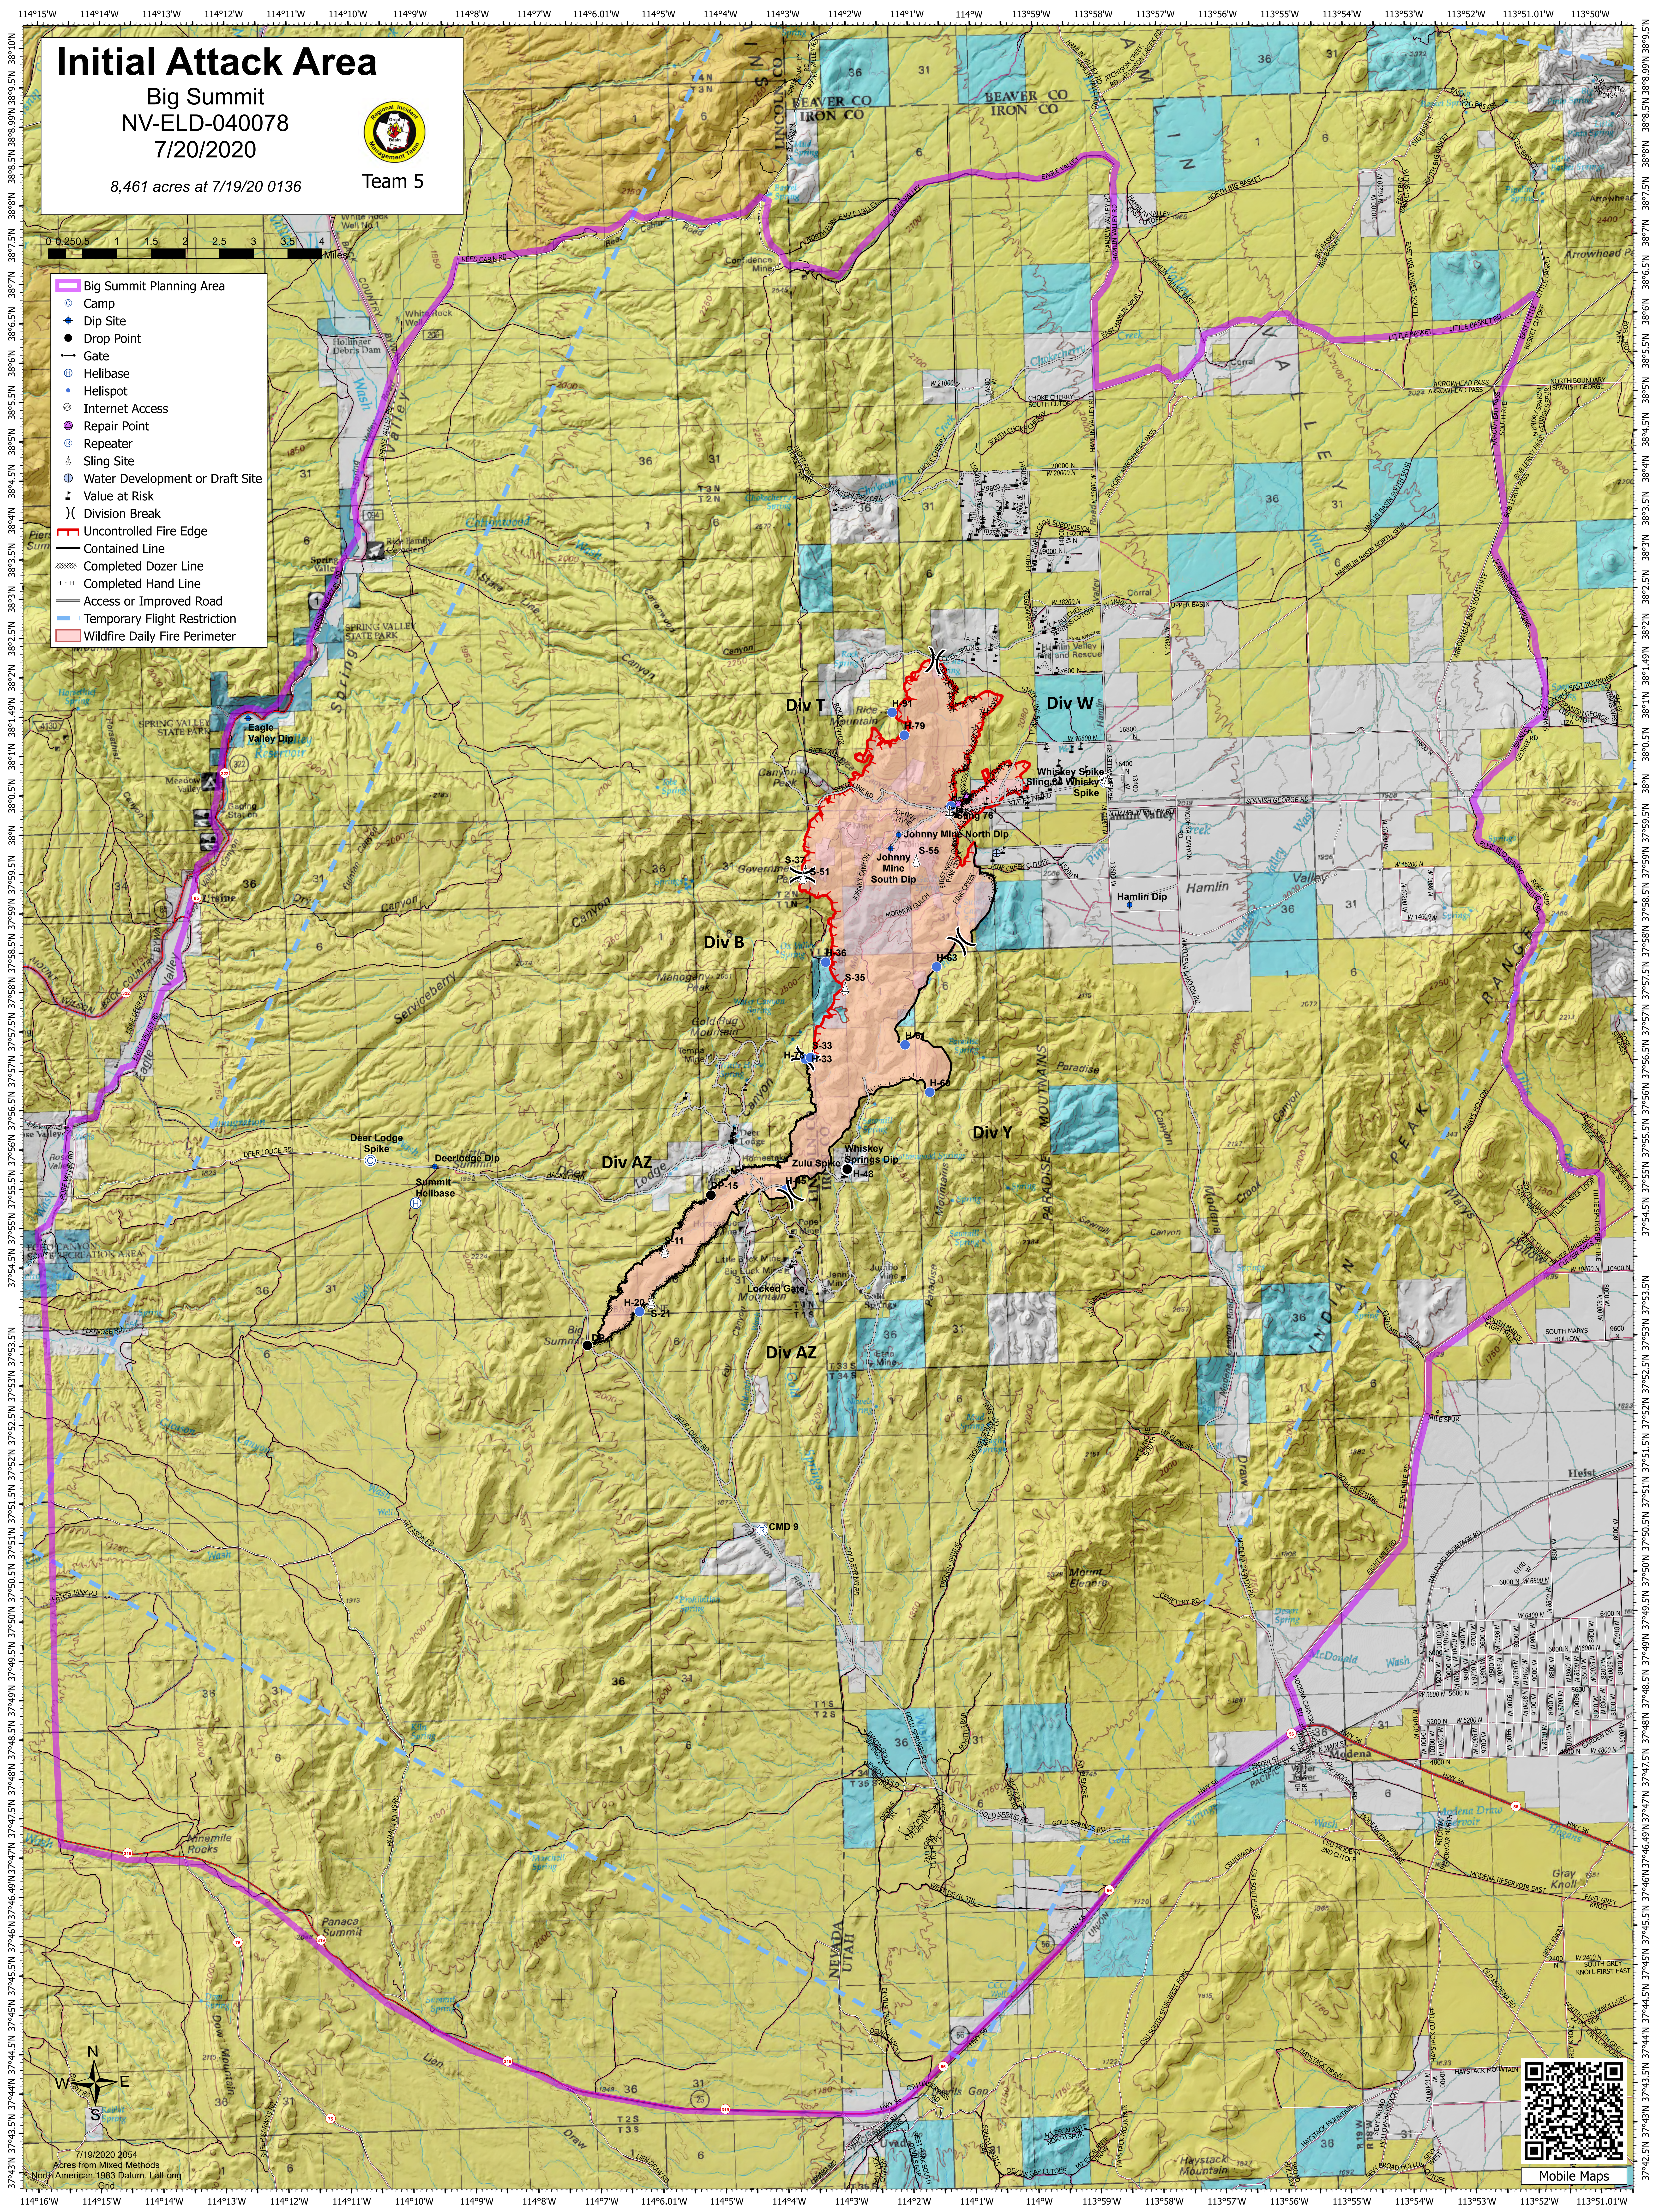

Initial Attack Area

Big Summit
NV-ELD-040078
7/20/2020

8,461 acres at 7/19/20 0136

Team 5

- Big Summit Planning Area
- Camp
- Dip Site
- Drop Point
- Gate
- Helibase
- Helispot
- Internet Access
- Repair Point
- Repeater
- Sling Site
- Water Development or Draft Site
- Value at Risk
- Division Break
- Uncontrolled Fire Edge
- Contained Line
- Completed Dozer Line
- Completed Hand Line
- Access or Improved Road
- Temporary Flight Restriction
- Wildfire Daily Fire Perimeter

Mobile Maps